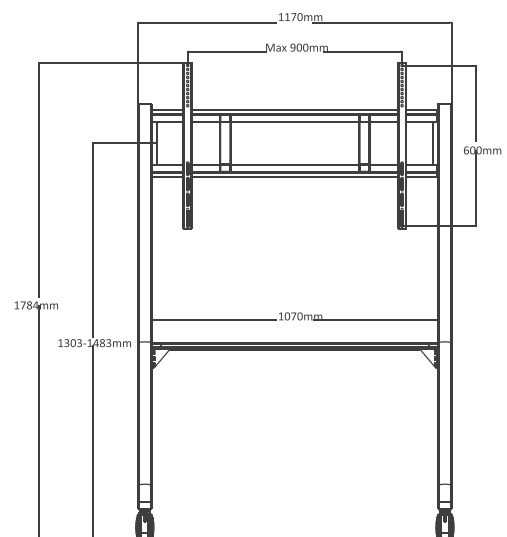

Dimension

StarBoard Solution Inc. USA

www.StarBoard-Solution.com Address: 1520 Highland Ave, Duarte, CA 91010

Office Tel: (800) 615-9855 Cell: (626) 905-3148 Email: Sales@Starboard-solution.com