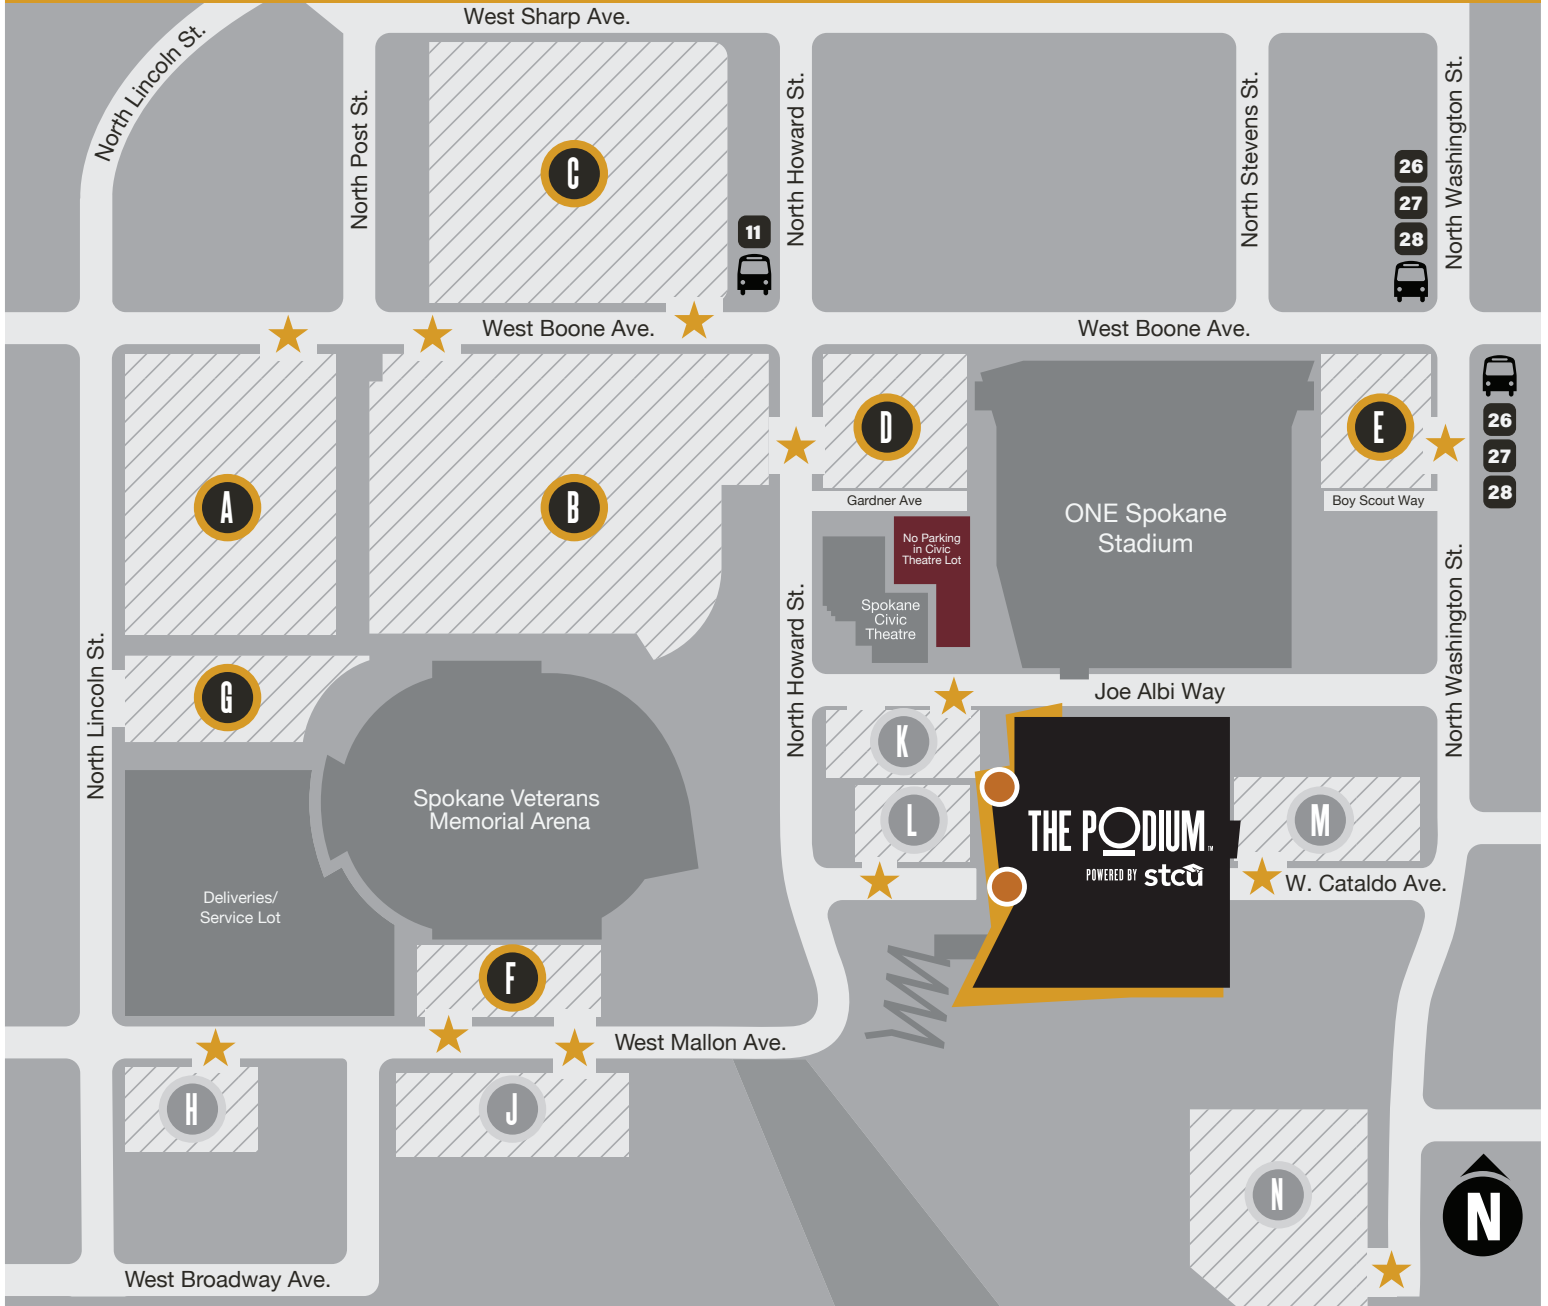

# PARKING FOR ATHLETES AND SPECTATORS

THE **PODIUM**™ POWERED BY **stcu**

- |                                       |                                       |  |
|---------------------------------------|---------------------------------------|--|
| <b>A</b> ARENA/STADIUM/PODIUM PARKING | <b>F</b> ARENA/STADIUM/PODIUM PARKING | <b>L</b> WEST CATALDO ALLEY PARKING          |
| <b>B</b> ARENA/STADIUM/PODIUM PARKING | <b>G</b> ARENA SUITES/CLUB PARKING    | <b>M</b> RIVERFRONT PARKING – CATALDO LOT    |
| <b>C</b> ARENA/STADIUM/PODIUM PARKING | <b>H</b> WONDER GARAGE                | <b>N</b> RIVERFRONT PARKING – WASHINGTON LOT |
| <b>D</b> ARENA/STADIUM/PODIUM PARKING | <b>J</b> FLOUR MILL PARKING LOT       |  |
| <b>E</b> STADIUM PARKING              | <b>K</b> CANOPY CREDIT UNION DRIVE-UP |  |

**All parking lots require payment.** Please follow the posted instructions to pay for lots without an attendant on site. There are no in-out privileges for vehicles during an event. Parking rates vary per lot.

- ★ Parking Entrances
- Venue Entrances
- Owned by SPFD
- Not Owned By SPFD