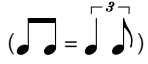

# Hybrid Blues Scale Solo #1

Standard tuning

♩ = 84

e1.guit.

1 **A7** A Happy Blues **D7** **A7**

4 **A Minor Pentatonic** **A Happy Blues** **A Minor Pentatonic** **A Happy Blues**

7 **A7** **A Minor Blues** **E7**