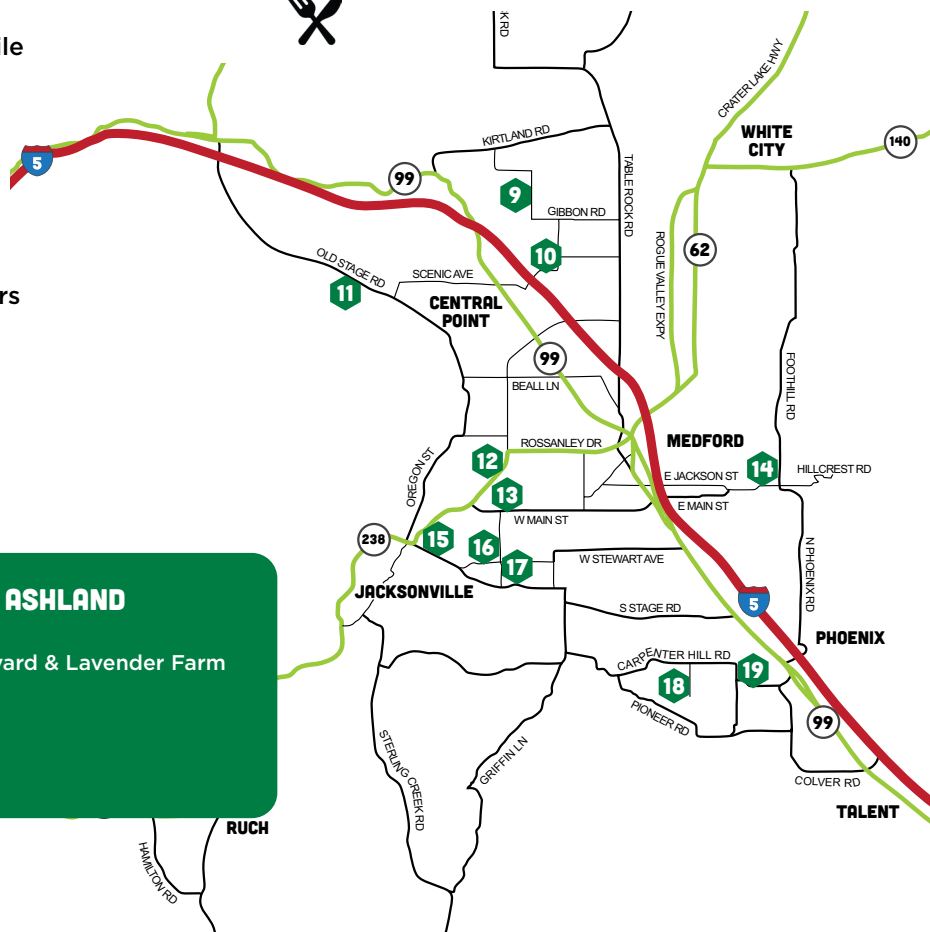

10 Rusted Gate Farm

(541) 621-3387
rustedgatefarm.org

Location #1
5053 Upton Rd
Central Point, OR 97502

Self-guided tour of a truffle orchard and demonstration berry patch.

Location #2
5461 Upton Rd
Central Point, OR 97502

Farm stand with fresh, local produce, Rusted Gate USDA beef, jams, and more. Mechanized garden equipment and mobile chicken unit system demonstrations.

Location #3
5700 Upton Rd
Central Point, OR 97502

Explore large farm equipment and see a working cattle operation. Free beef sliders for the first 100 visitors. Guided tours offered on the hour, every hour.

11 Lane Creek Reserve

5751 Old Stage Rd
Central Point, OR 97502
(541) 727-1054
lanecreekreserve.com

Biodiverse, regenerative farm with organic fruit and vegetables, beef, lamb, chicken, pork, and soy-free eggs. First come, first serve tours offered at 11am and 1pm - max 20 guests per tour. Interact with animals and learn about growing practices. Farm stand with honey, canned and pickled items, eggs, and baked goods.

12 SOHS Hanley Farm

1053 Hanley Rd
Medford, OR 97501
(617) 694-2780
sohs.org/hanley-farm

Owned and operated by the Southern Oregon Historical Society, the Historic Hanley Farm was established in 1857. Pick up a provided pamphlet and enjoy a self-guided tour of the beautiful farm with shade trees. Curator will be on site to answer questions.

CENTRAL POINT • MEDFORD • PHOENIX • ASHLAND

9. Agate Honey Bees
10. Rusted Gate Farm
11. Lane Creek Reserve
12. SOHS Hanley Farm
13. Fox Run Farm
14. Dunbar Farms
15. Dormouse Farm
16. Dos Mariposas Vineyard & Lavender Farm
17. Lakota's Garden
18. Garden Girl Farm
19. Urban Uprise Farm
20. Willow-Witt Ranch