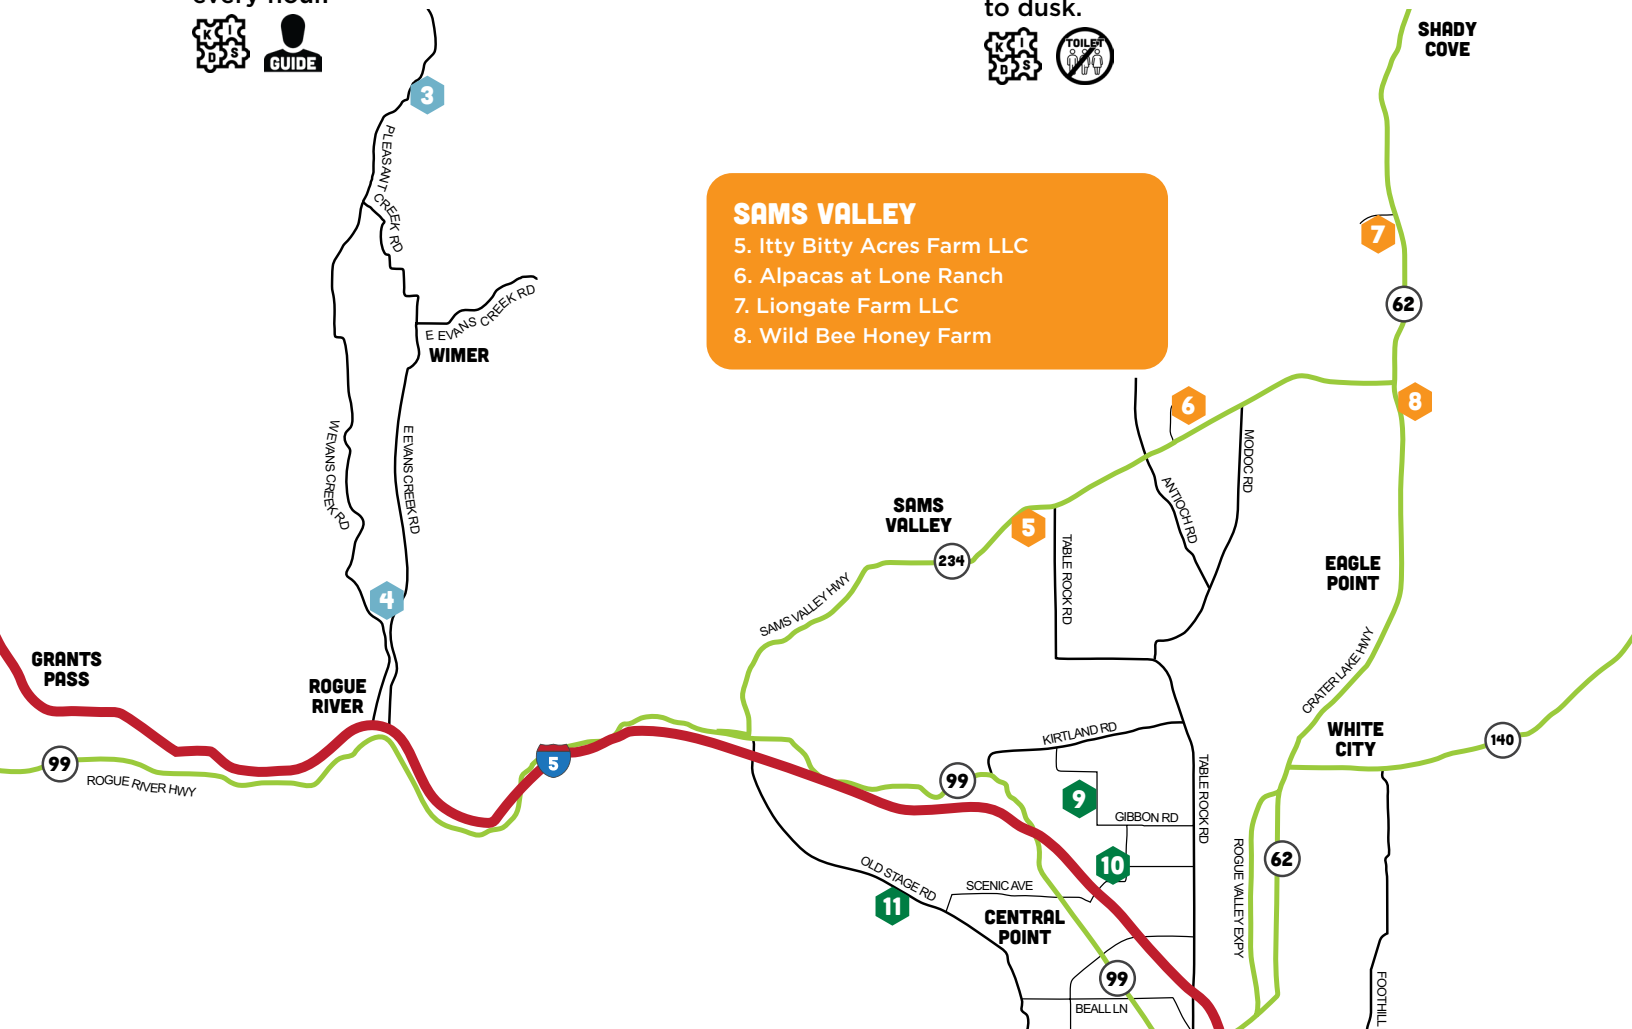

8 Wild Bee Honey Farm

14370 Hwy 62
Eagle Point, OR 97524
(541) 826-7621

 @WildBeeHoneyFarm

A heritage apiary offering local raw honey and pure beeswax candles. Tour the honey house and candle-making facilities, and learn from Mike the beekeeper. Candle-rolling activities for kids. Self-service dawn to dusk.

SAMS VALLEY

- 5. Itty Bitty Acres Farm LLC
- 6. Alpacas at Lone Ranch
- 7. Liongate Farm LLC
- 8. Wild Bee Honey Farm

KIDS ACTIVITIES

MEALS FOR PURCHASE

EBT CARDS ACCEPTED

GUIDED TOURS

NO RESTROOMS - PLAN AHEAD!