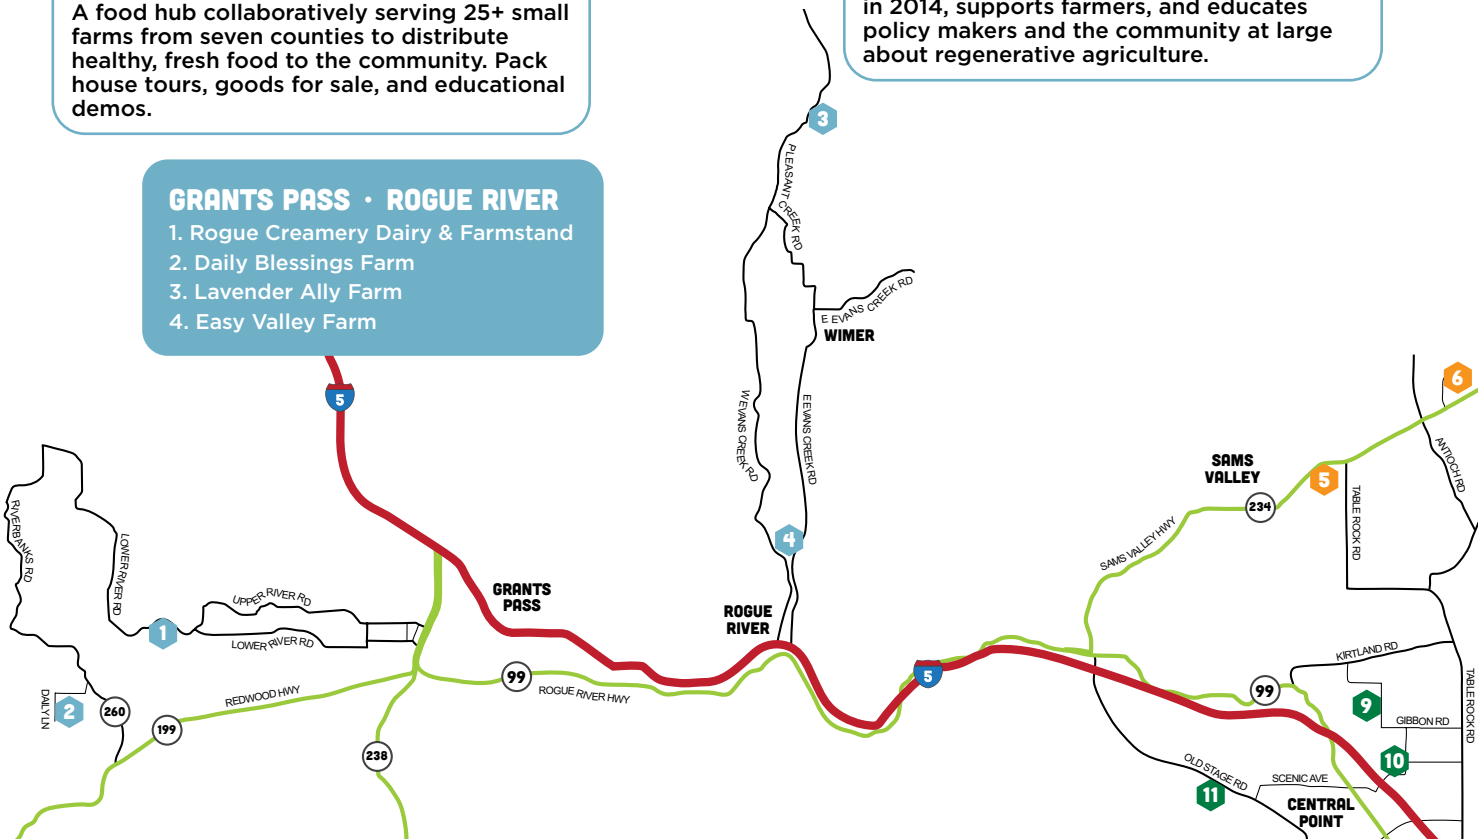

4

Easy Valley Farm

2557 E Evans Creek Rd
Rogue River, OR 97537
(541) 787-0552

[@EasyValleyFarmStand](https://www.facebook.com/EasyValleyFarmStand)

Diversified produce farm with an on-site and online farm stand. Offering guided tours at 10:30am, 12:30pm, and 2:30pm. Fresh produce for purchase.

GRANTS PASS • ROGUE RIVER

1. Rogue Creamery Dairy & Farmstand
2. Daily Blessings Farm
3. Lavender Ally Farm
4. Easy Valley Farm

SAMS VALLEY

5 Itty Bitty Acres Farm LLC

7401 Hwy 234
Central Point, OR 97502
(507) 382-1521