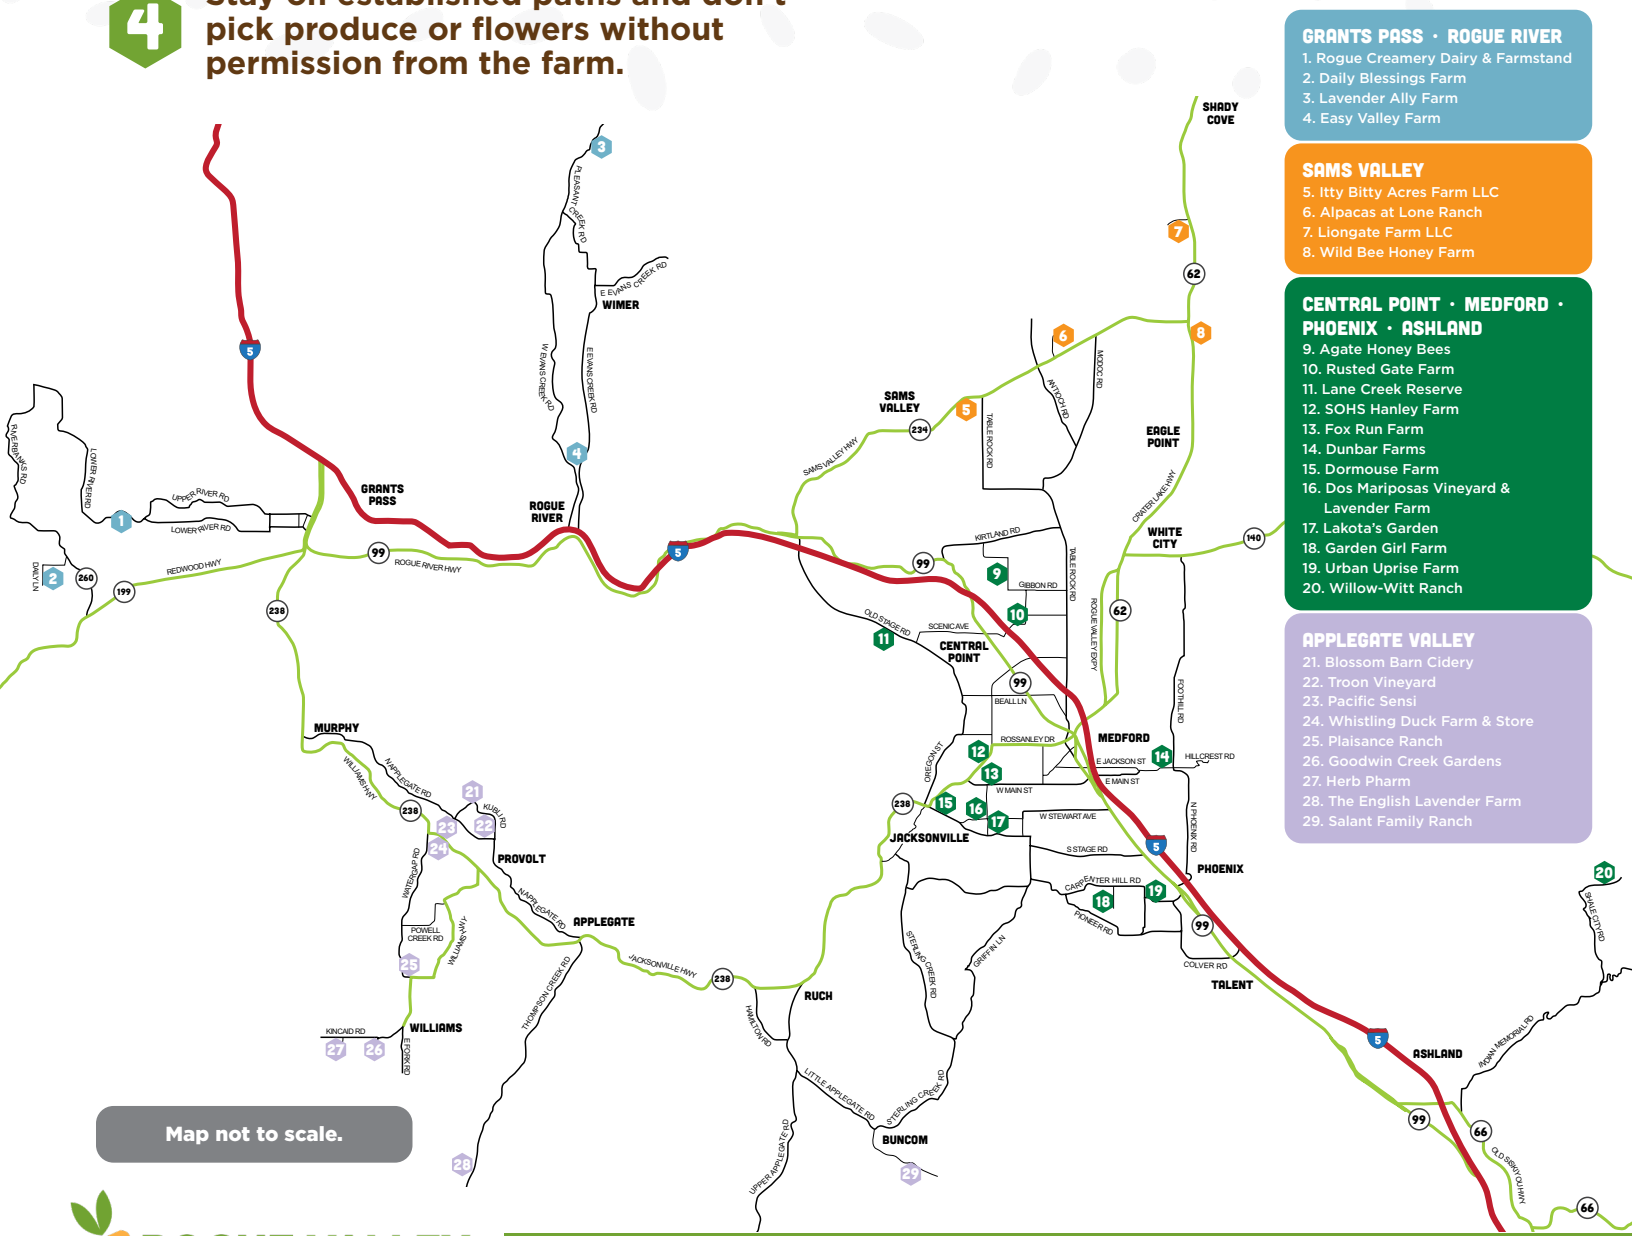

GRANTS PASS · ROGUE RIVER

1. Rogue Creamery Dairy & Farmstand
2. Daily Blessings Farm
3. Lavender Ally Farm
4. Easy Valley Farm

SAMS VALLEY

1. Itty Bitty Acres Farm LLC
2. Alpacas at Lone Ranch
3. Liongate Farm LLC
4. Wild Bee Honey Farm

CENTRAL POINT · MEDFORD · PHOENIX · ASHLAND

1. Agate Honey Bees
2. Rusted Gate Farm
3. Lane Creek Reserve
4. SOHS Hanley Farm
5. Fox Run Farm
6. Dunbar Farms
7. Dormouse Farm
8. Dos Mariposas Vineyard & Lavender Farm
9. Lakota's Garden
10. Garden Girl Farm
11. Urban Uprise Farm
12. Willow-Witt Ranch

APPLEGATE VALLEY

1. Blossom Barn Cidery
2. Troon Vineyard
3. Pacific Sensi
4. Whistling Duck Farm & Store
5. Plaisance Ranch
6. Goodwin Creek Gardens
7. Herb Pharm
8. The English Lavender Farm
9. Salant Family Ranch

Map not to scale.