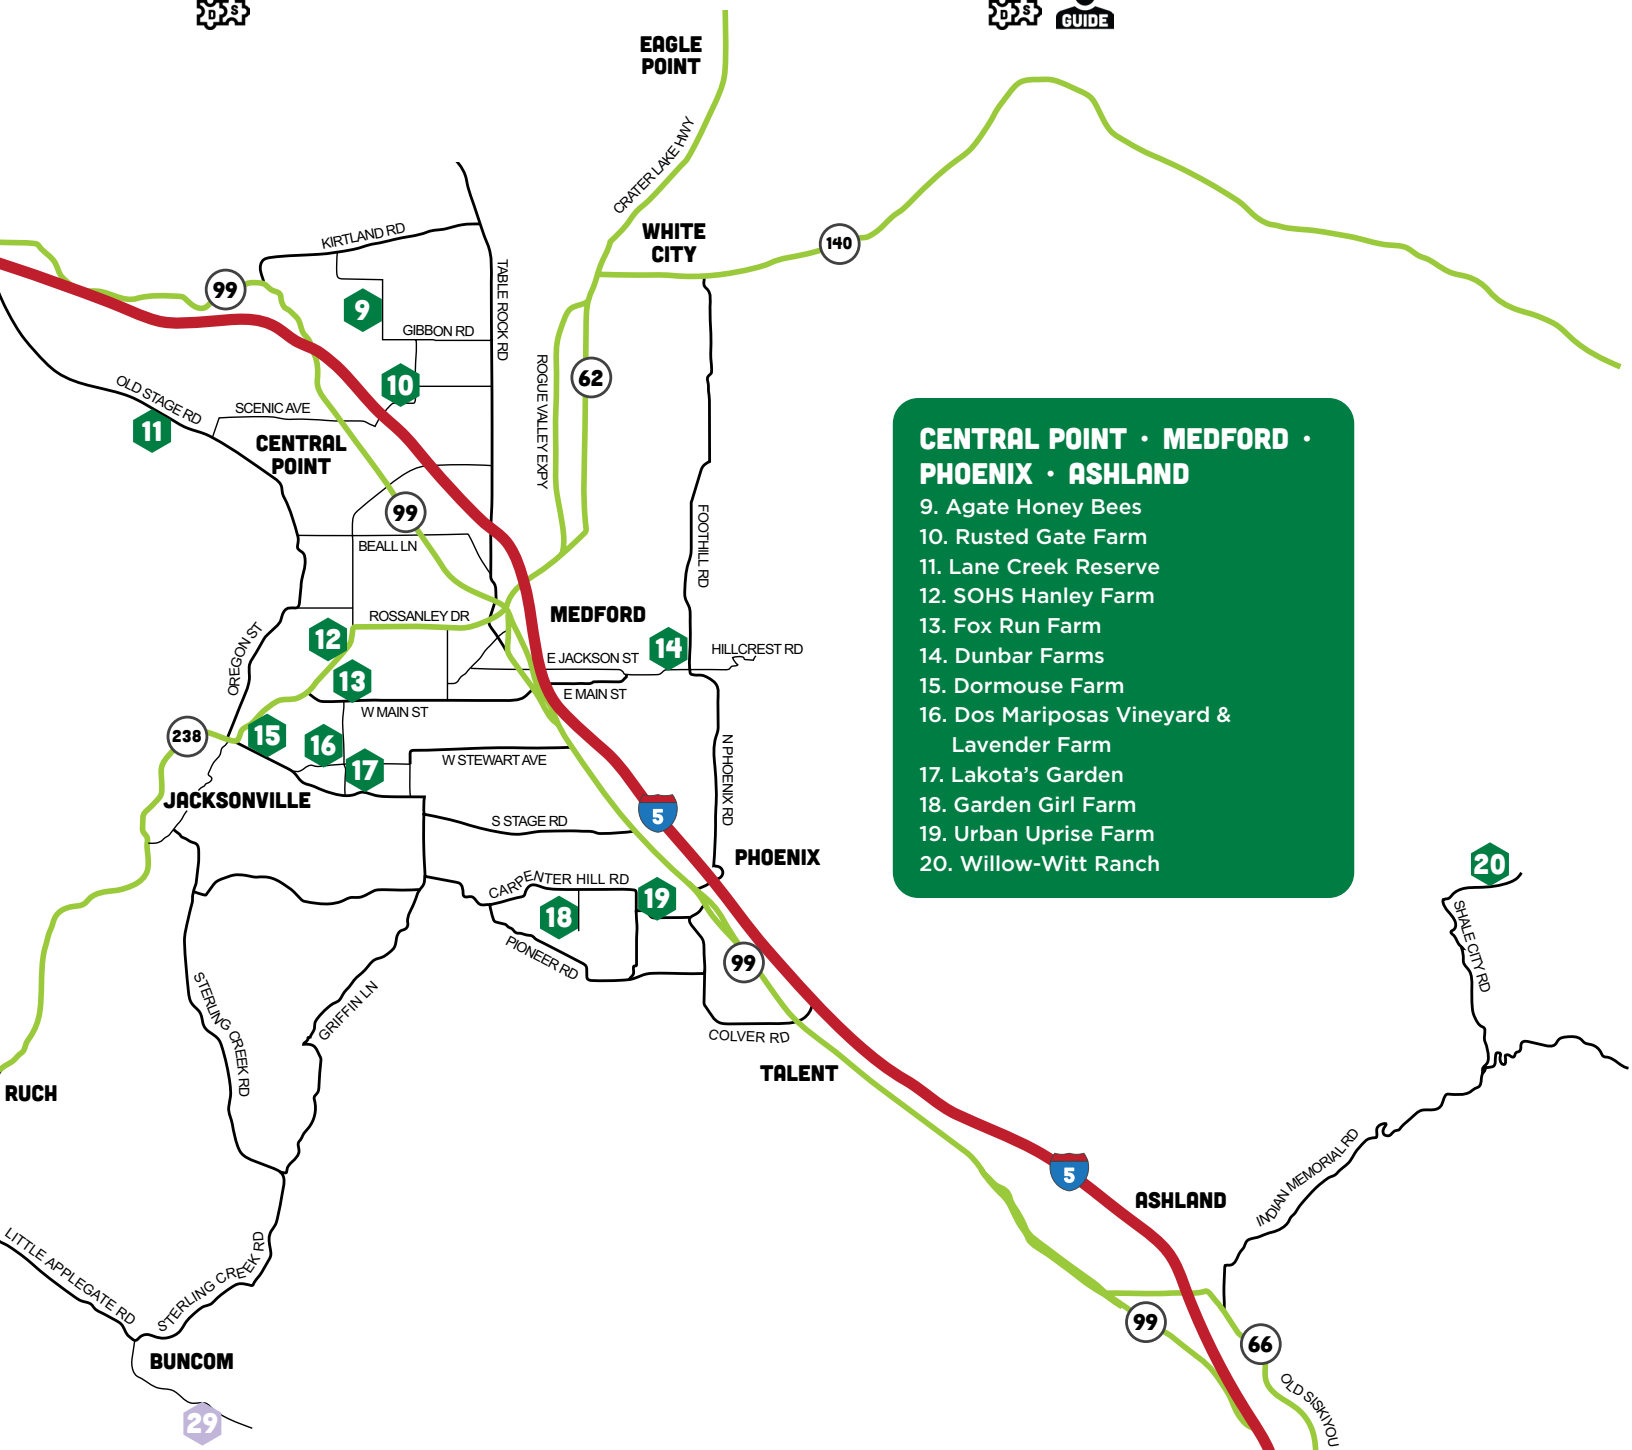

CENTRAL POINT • MEDFORD • PHOENIX • ASHLAND

- 9. Agate Honey Bees
- 10. Rusted Gate Farm
- 11. Lane Creek Reserve
- 12. SOHS Hanley Farm
- 13. Fox Run Farm
- 14. Dunbar Farms
- 15. Dormouse Farm
- 16. Dos Mariposas Vineyard & Lavender Farm
- 17. Lakota's Garden
- 18. Garden Girl Farm
- 19. Urban Uprise Farm
- 20. Willow-Witt Ranch