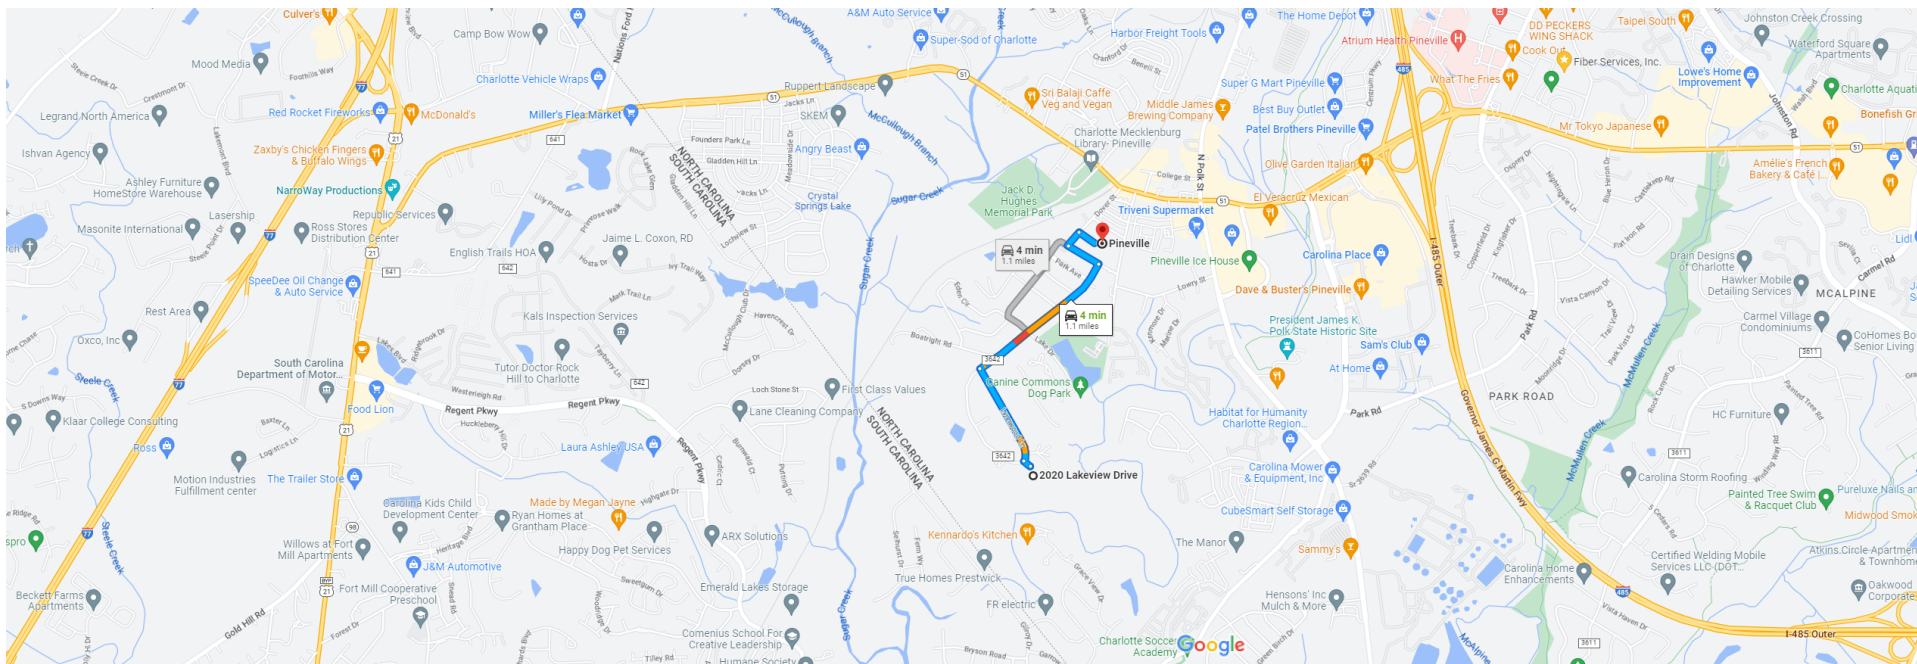

## Polaris Overlays Lakeview Pineville

Date Printed: 2/28/2023 12:49:02 PM

This map or report is prepared for the inventory of real property within Mecklenburg County and is compiled from recorded deeds, plats, tax maps, surveys, planimetric maps, and other public records and data. Users of this map or report are hereby notified that the aforementioned public primary information sources should be consulted for verification. Mecklenburg County and its mapping contractors assume no legal responsibility for the information contained herein.

## Polaris TOPO Lakeview Pineville

Date Printed: 2/28/2023 12:47:03 PM

This map or report is prepared for the inventory of real property within Mecklenburg County and is compiled from recorded deeds, plats, tax maps, surveys, planimetric maps, and other public records and data. Users of this map or report are hereby notified that the aforementioned public primary information sources should be consulted for verification. Mecklenburg County and its mapping contractors assume no legal responsibility for the information contained herein.

Map data ©2023 Google 1000 ft

2020 Lakeview Dr  
Pineville, NC 28134

- ↑ 1. Head northwest on Lakeview Dr toward Lynnwood Ln  
138 ft
- ↪ 2. Turn right onto Lynnwood Ln  
0.3 mi
- ↪ 3. Turn right onto Lakeview Dr  
0.5 mi
- ↵ 4. Turn left onto Cone Ave  
0.1 mi
- ↪ 5. Turn right onto Dover St  
308 ft
- ↪ 6. Turn right onto Price St  
318 ft