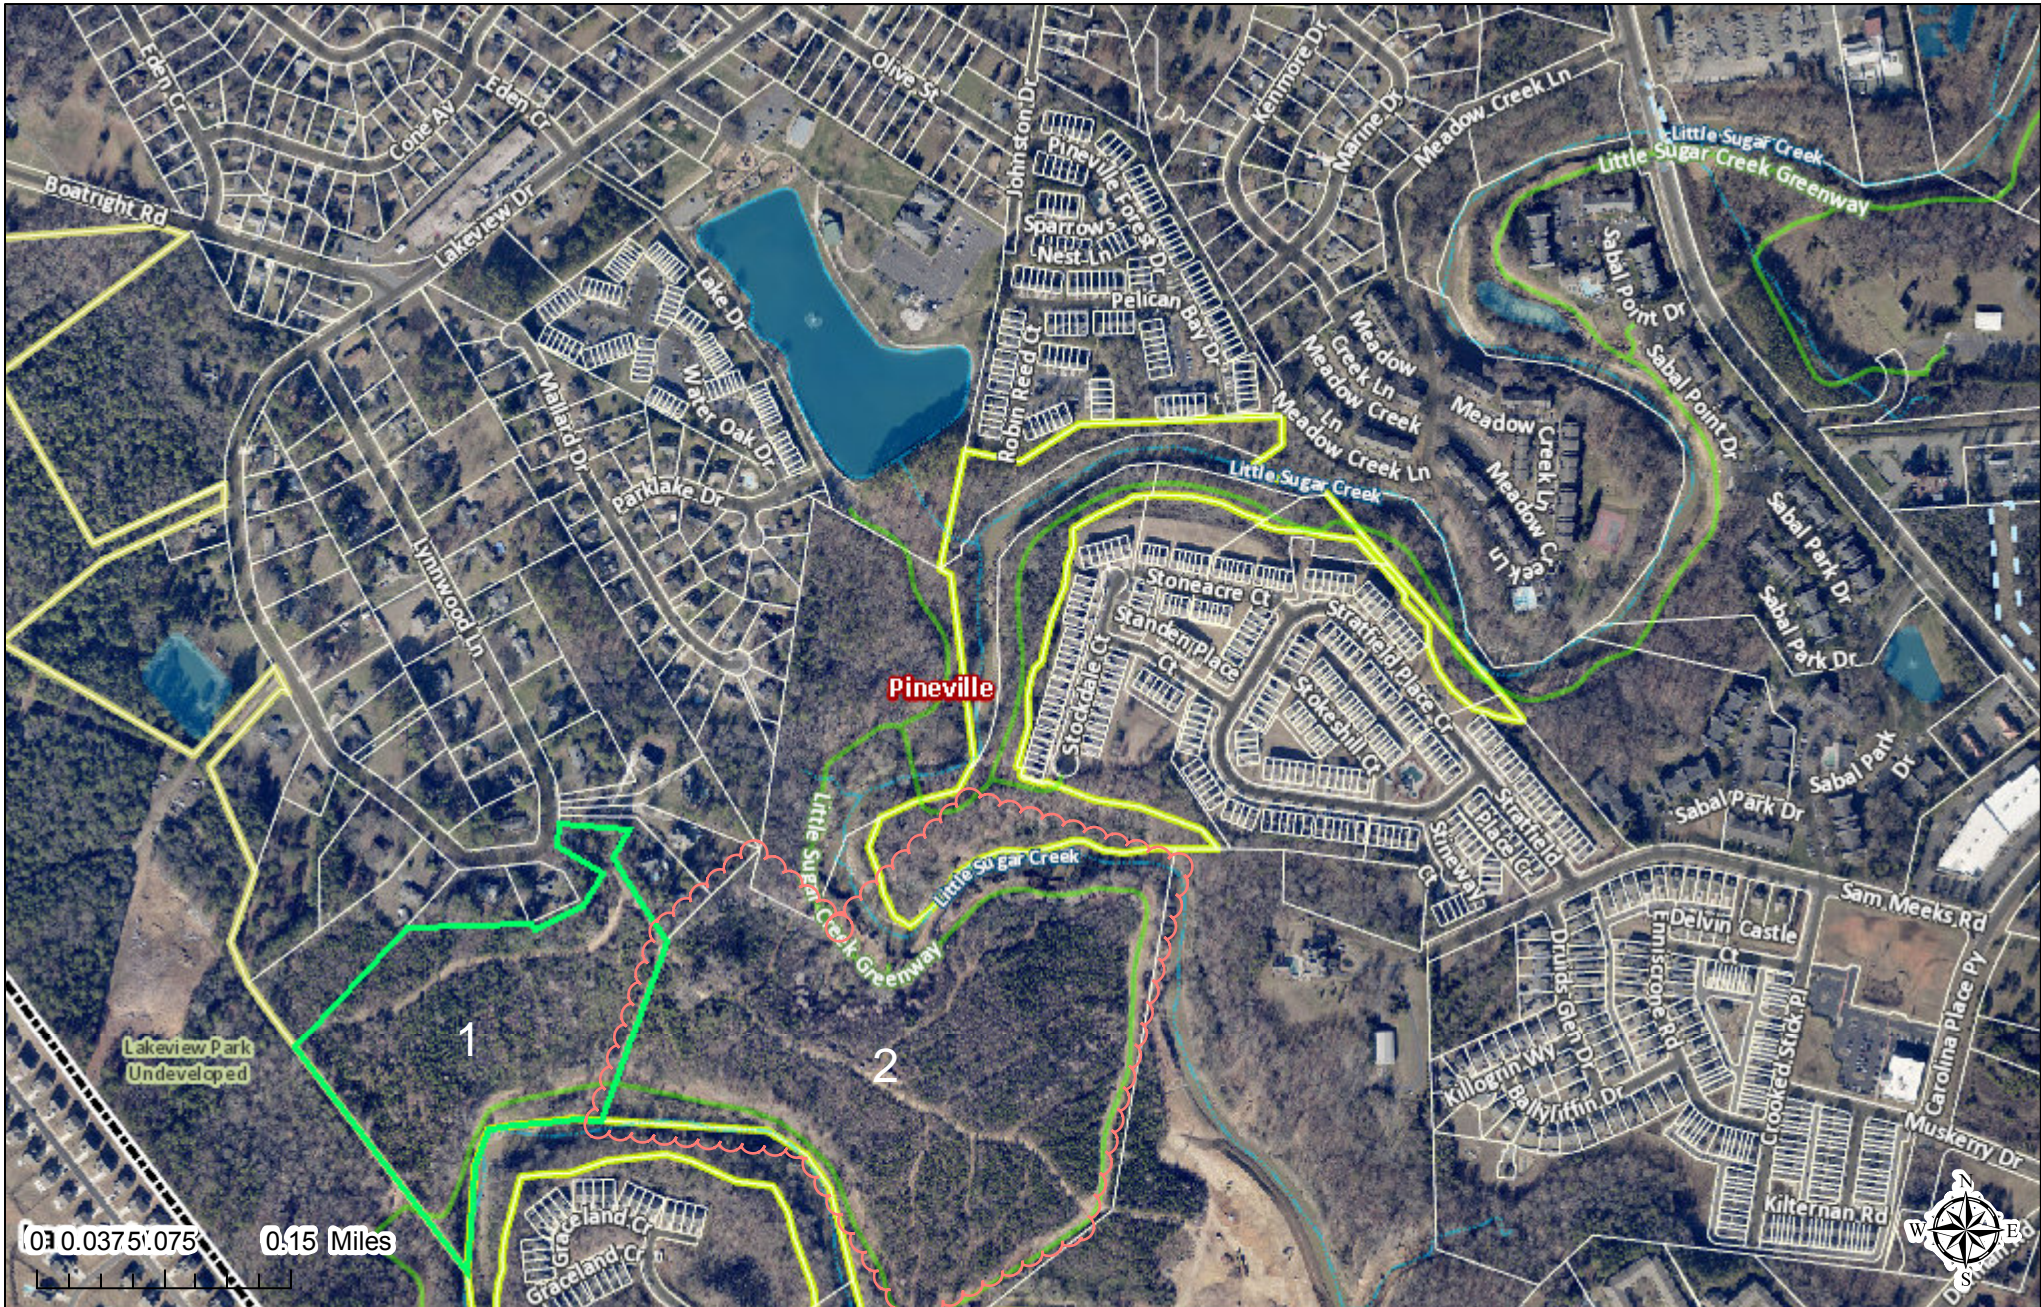

Polaris 3G Map – Mecklenburg County, North Carolina

Polaris Hybrid Lakeview Pineville

Date Printed: 2/28/2023 12:46:17 PM

This map or report is prepared for the inventory of real property within Mecklenburg County and is compiled from recorded deeds, plats, tax maps, surveys, planimetric maps, and other public records and data. Users of this map or report are hereby notified that the aforementioned public primary information sources should be consulted for verification. Mecklenburg County and its mapping contractors assume no legal responsibility for the information contained herein.