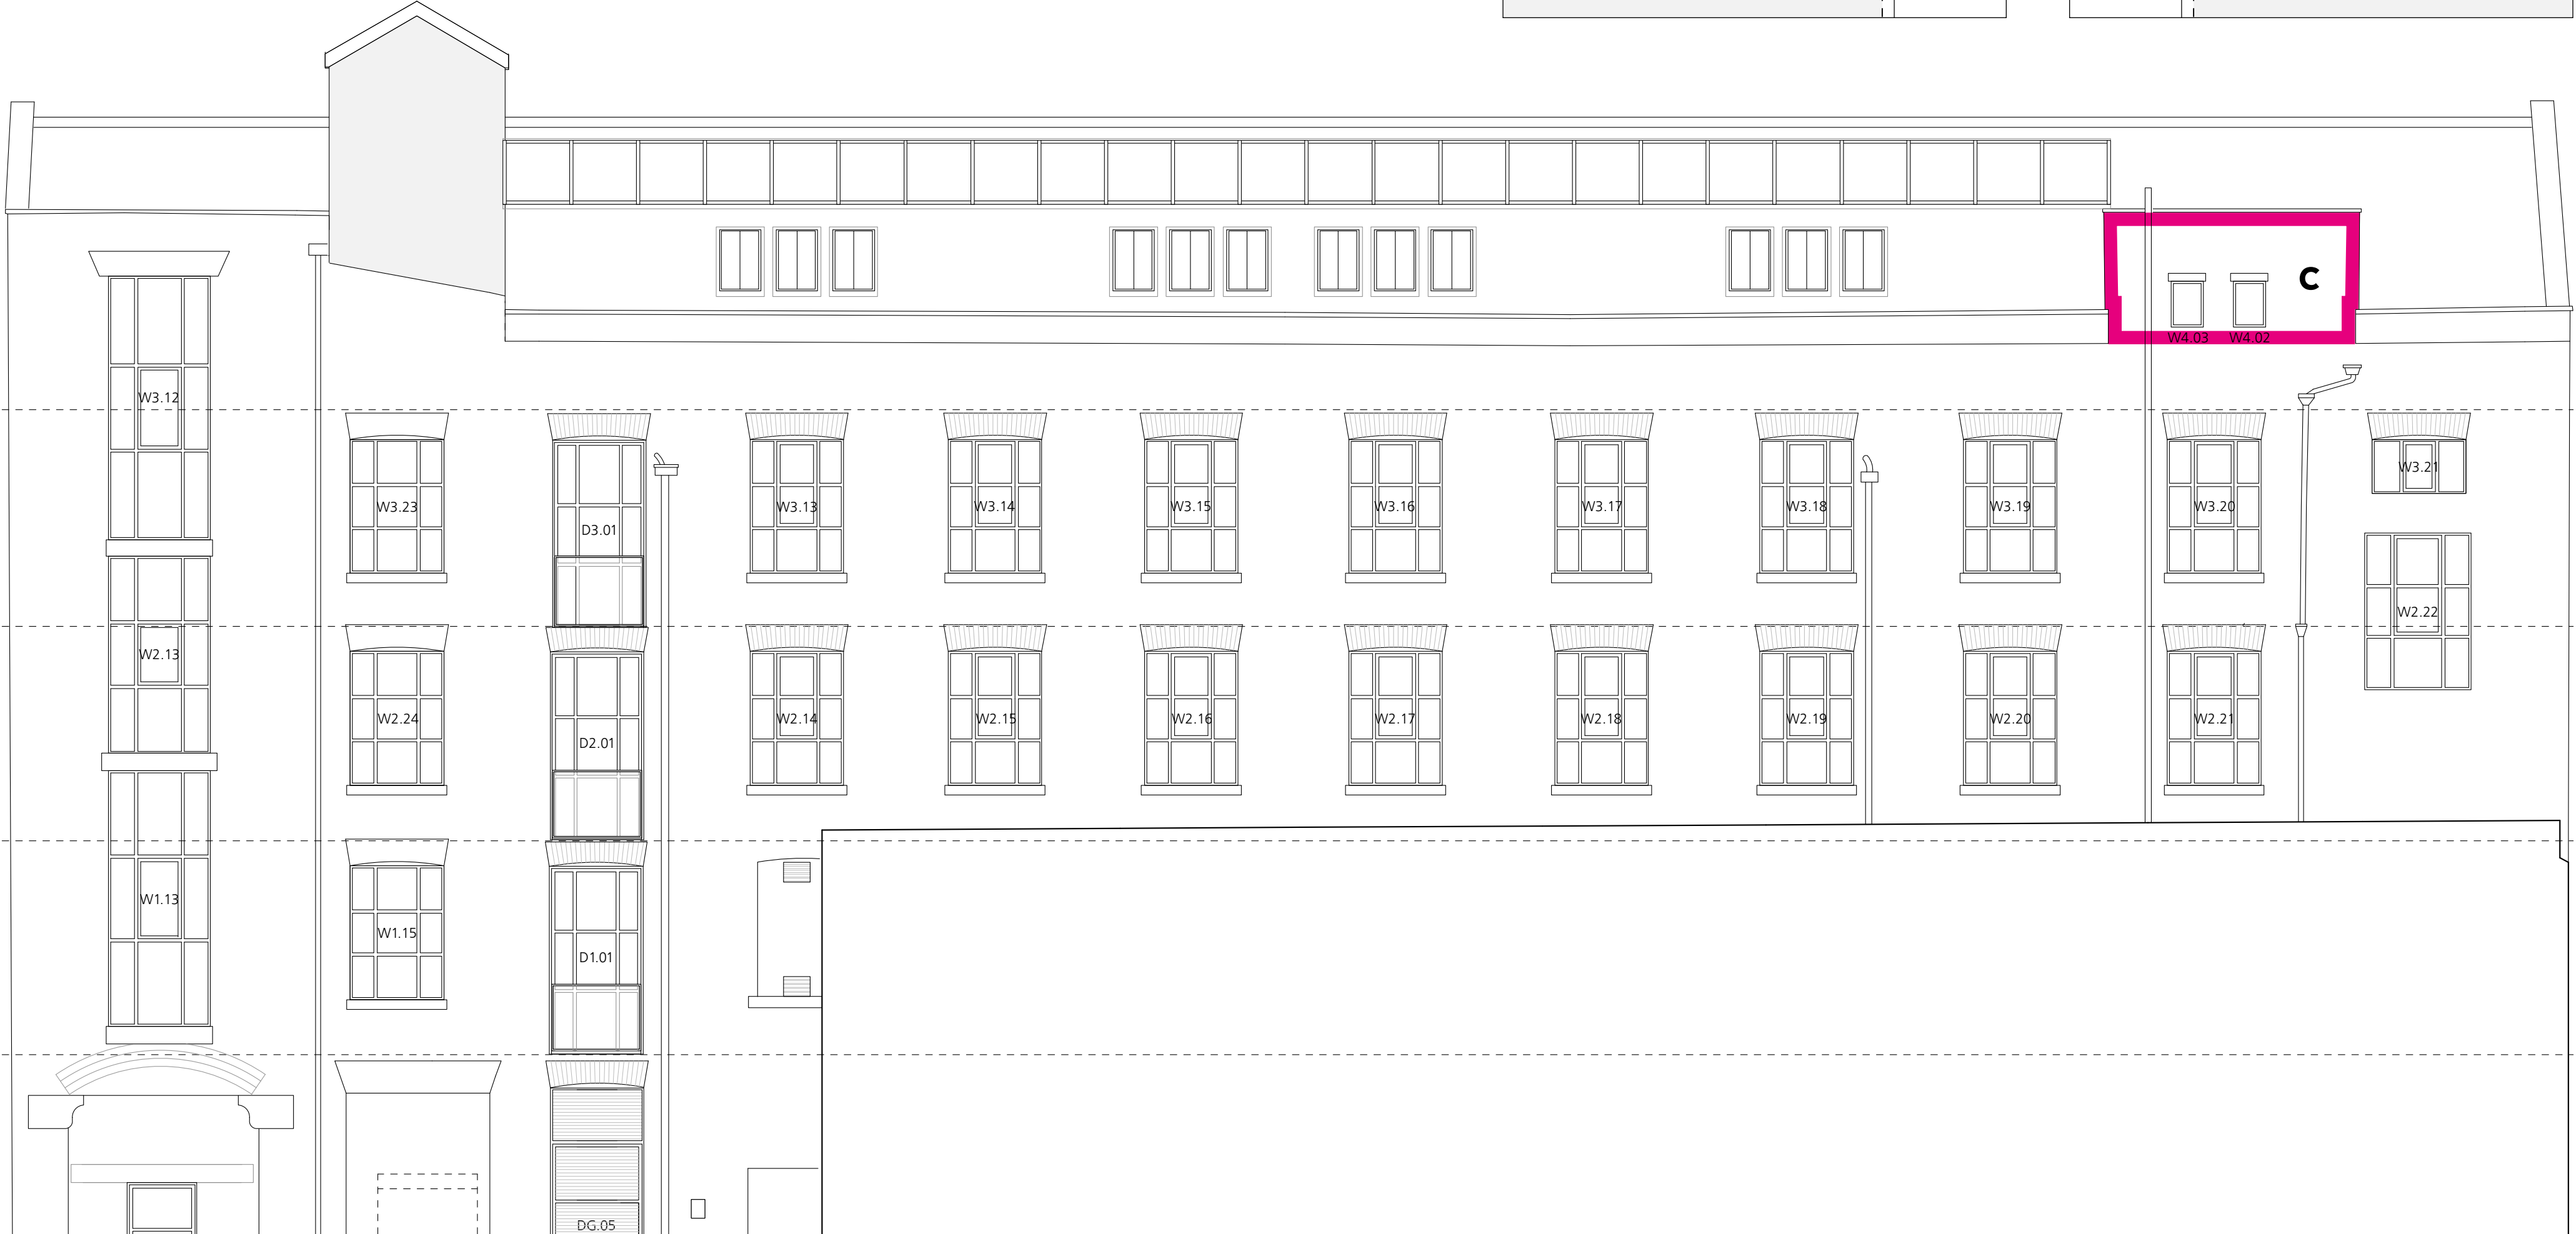

# CANVAS 1.

THE WEST SIDE.

**DIMENSIONS**

**A** 1800 x 1200cm

WEST ELEVATION

## THE TOWER.

### DIMENSIONS

- A** 330 x 220cm
- B** 400 x 260cm
- C** 260 x 150cm
- D** 364 x 330cm

WEST ELEVATION

# CANVAS 3.

THE POP OUT.