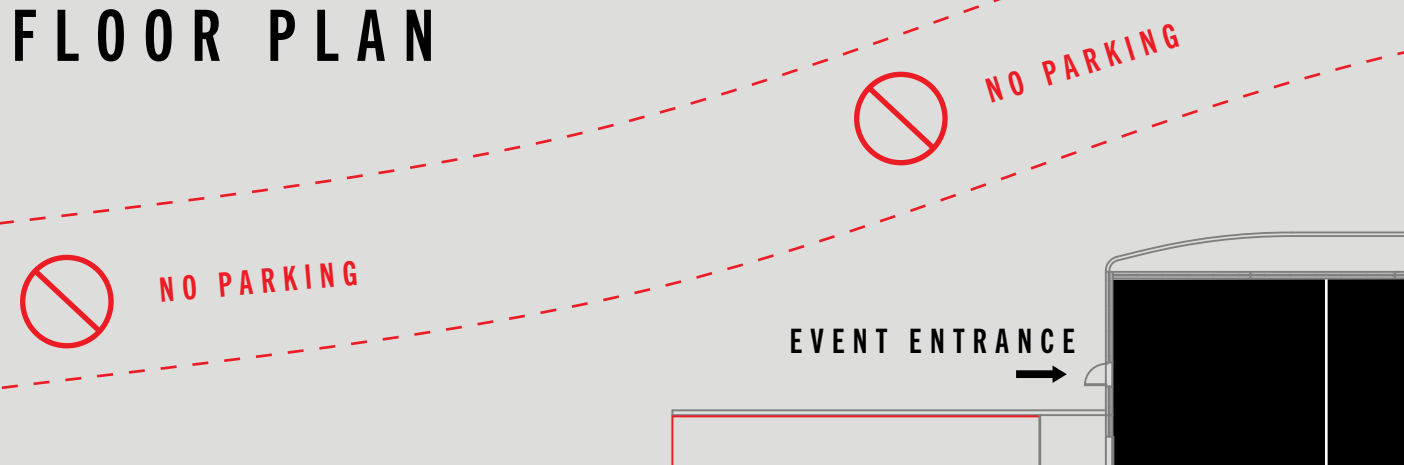

ENIGMA

EVENTS FLOOR PLAN

EVENT PARKING

VEHICLE BOARDING
ENTRANCE

EVENT ENTRANCE

EVENT ENTRANCE

RENTALS
EE

EVENTS
EE

ELECTRICAL
ACCESS

GREEN
ROOM

HAIR &
MAKEUP

KITCHEN

RESTROOMS

EMERGENCY EXIT ONLY

SATURDAY/SUNDAY PARKING ONLY

120'