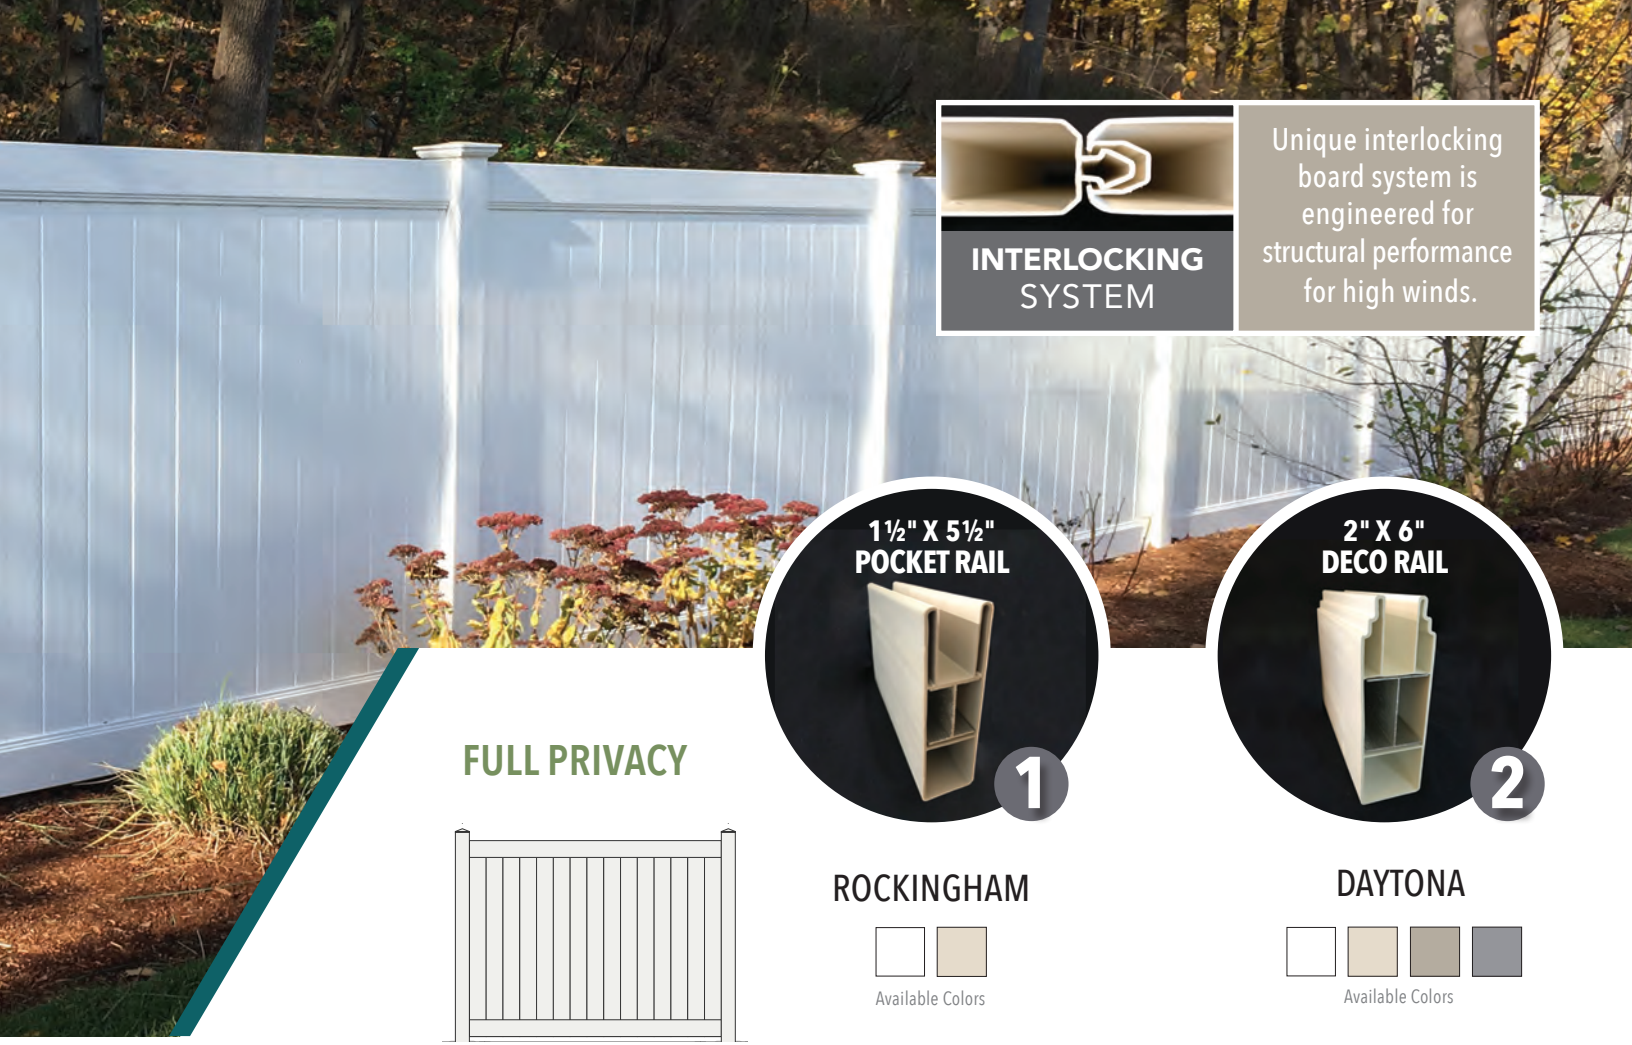

STANDARD COLOR OPTIONS

(Actual colors may vary from printed representation)

WHITE

ALMOND

CLAY

STONE

Unique interlocking board system is engineered for structural performance for high winds.

FULL PRIVACY

ROCKINGHAM

DAYTONA

PRIVACY with Lattice

MICHIGAN LATTICE DETAIL

MICHIGAN*
8.5" or 12" Exposure

RICHMOND LATTICE DETAIL

RICHMOND*
8.5" or 12" Exposure

THOMPSON LATTICE DETAIL