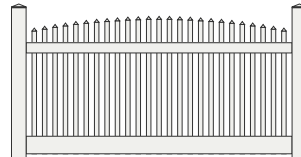

1 1/2" SQUARE COLONIAL PICKET

Available Colors

BRISTOL

TALLADEGA

NASHVILLE

FONTANA

HOMESTEAD

STANDARD COLOR OPTIONS