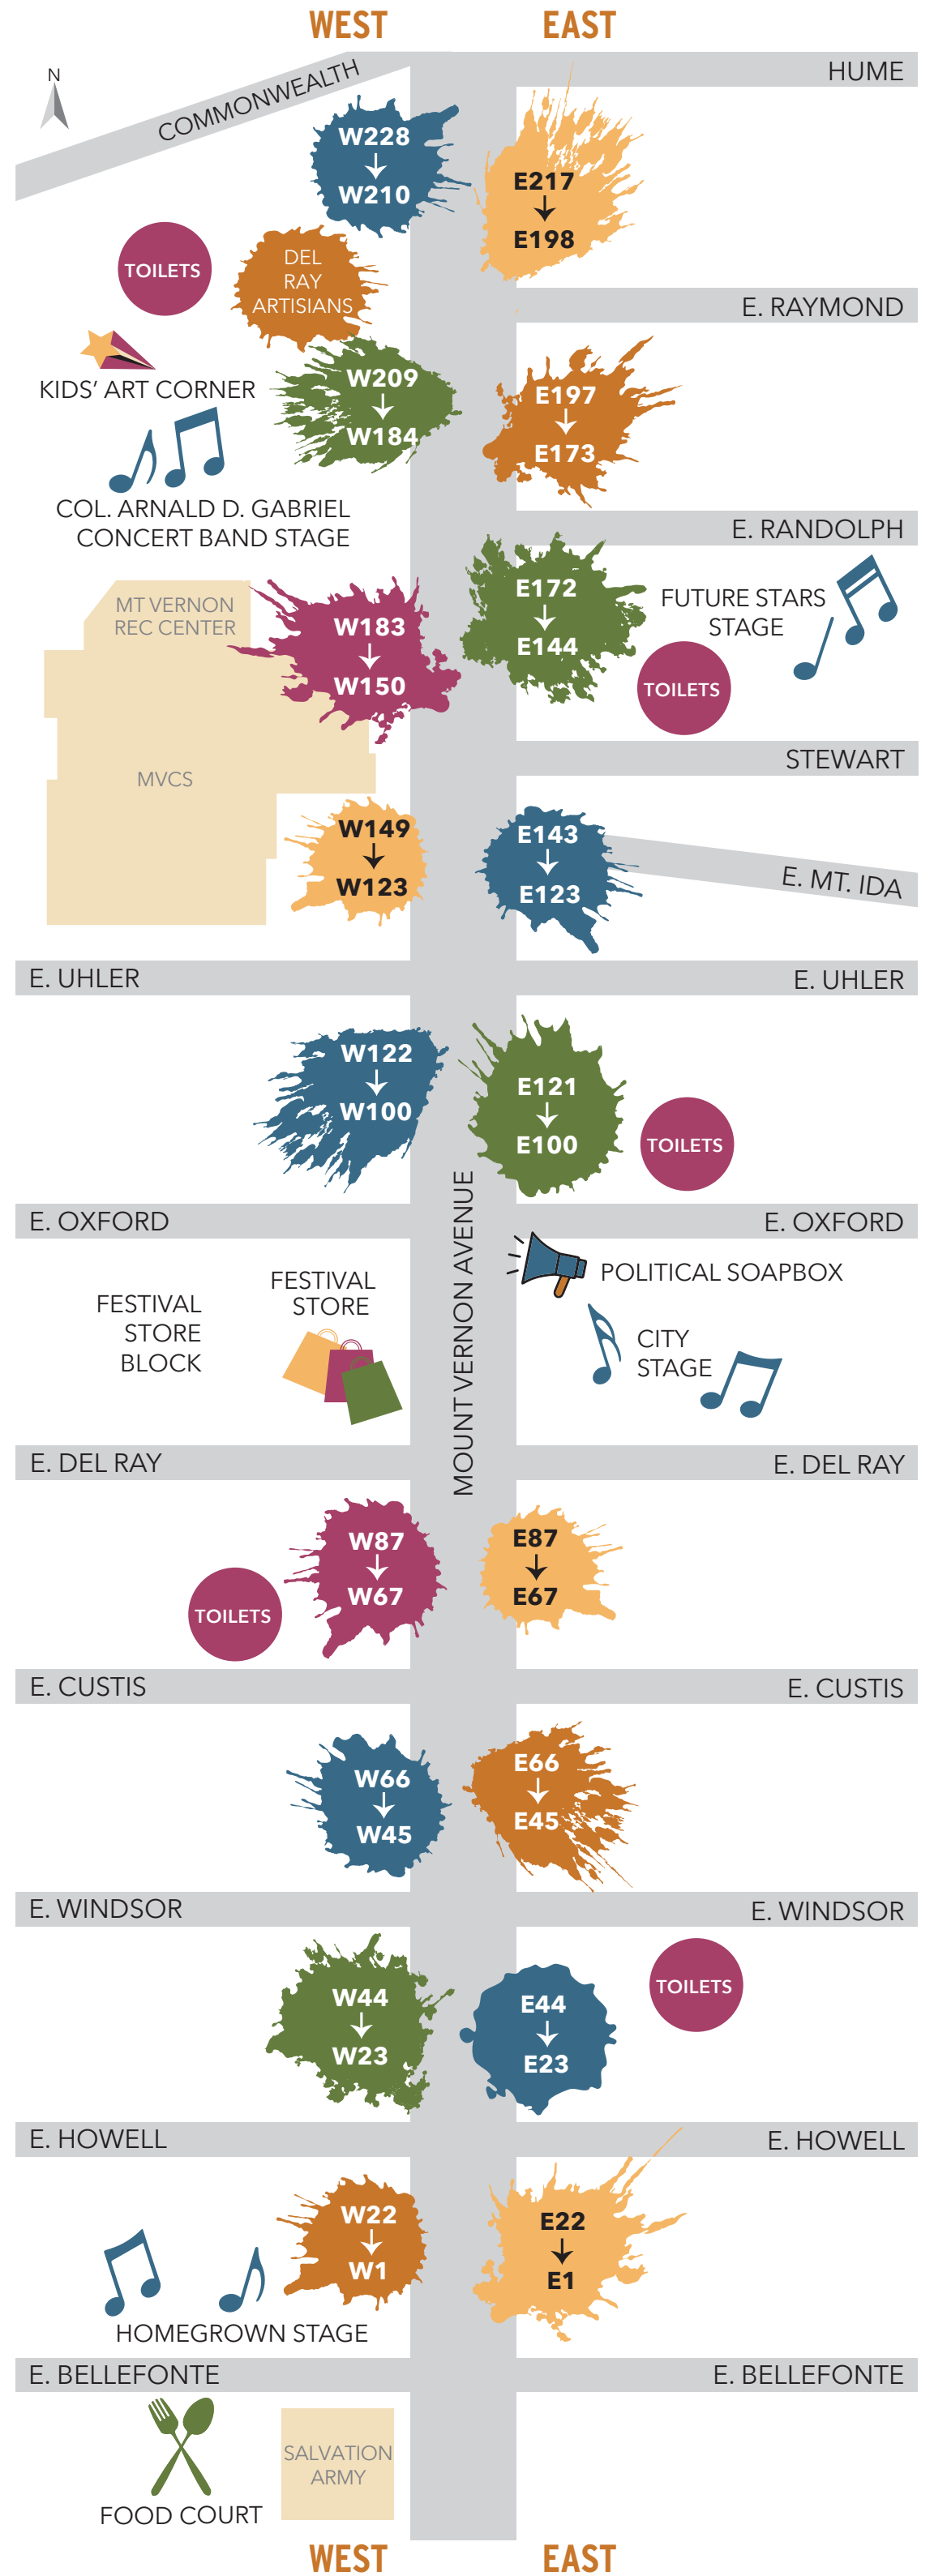

MUSIC STAGES

City Stage

Corner of Oxford and Mt. Vernon Avenues

10:00	Marian Hunter Band
11:00	Janna Audey Band
12:00	Irish Breakfast Band
1:00	The Rob Hornfeck Enterprise
2:00	Cast Iron Skillet
3:00	The Rand Band
4:00	The Rockits Band
5:00	Rogue Johnsen Project

MAP 2022

Food Street Small Vendors	Location	Menu
Apothecary Spices	E180	Spices and seasonings
Betty Jane's Sweet Delights	W149	Peanut brittle
Brantview Farms Maple	E197	Maple products
Otis Farms, LLC	W10	Small batch gourmet jerky
Orient Bowl	W228	Lemonade
Po River Apiary	W134	Honey, honey habanero sauce
Together We Bake	E183	Snack foods-cookies, granola
Boso Foods LLC	E200	Handmade roasted nuts
Bradshaw Sauce Company	E205	BBQ sauces
Food Court Vendors	Location	Menu
A.M. Kettle	Food Court	Kettle corn
Hard Times Cafe	Food Court	Hot dogs, chili hot dogs
Kiwi Kuisine	Food Court	Meat pies & cold beverage
Rocklands	Food Court	BBQ
Sherri's Crab Cakes	Food Court	Crabcakes
Suya To Go	Food Court	Grilled chicken
Two Smooth Dudes	Food Court	Tater tots, wraps, salads
Tyson's Creamery	Food Court	Frozen 3 oz ice cream cups
Uncle Kebba's Lemonade	Food Court	Lemonade
The Welle Made Company	Food Court	Savory pies
Paella to Go	Food Court	Paella
Restaurant/Food Street Vendors	Location	Menu
Cheesetique	E109-111	Raclette w/potatoes, cornichons
Del Ray Pizzeria	W85-87	delraypizzeria.com
Evening Star Café	W23-25	Mini muffaletta, jambalaya
Pork Barrel BBQ	Festival Store	BBQ, nachos
Spice Kraft Indian Bistro	E151-153	spicekraftva.com
St. Elmo's Coffee Pub	Festival Store	stelmoscoffeepub.com
The Dairy Godmother	Festival Store	Donuts, baked goods
Taqueria Poblano	W107	Tacos
Kaizen Tavern	E10	Asian Fusion