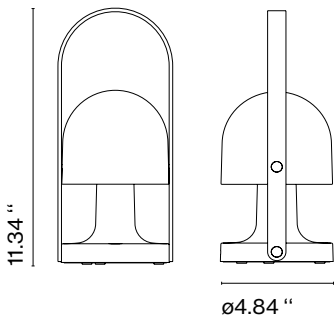

## Inma Bermúdez

**marset**

FollowMe

FollowMe

LED 4.7W Warm light  
Delivered Lumens - 135lm  
(included)

120 V - 60 Hz

**Battery:**

5 hours in peak power  
10 hours in half power  
20 hours in a quarter power