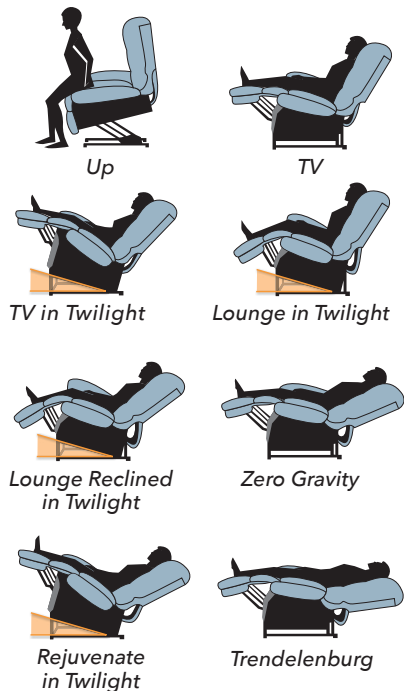

Golden Lift Chairs

AMERICA'S #1 SELLING BRAND

APRIL 2020 EDITION

ZZZ EZ Sleeper

Introducing the next generation of luxury power lift recliners with our patented Twilight Technology - the new EZ Sleeper with a modern, sleek design! Healthy benefits include being able to elevate the feet above the heart while experiencing a feeling of weightlessness. **Our new 5-motor system combines the ability to achieve unique positions with power headrest and power lumbar STANDARD!**

USB Port STANDARD

PR761 shown in Brisa® Shiitake*

TWILIGHT
Patented Seating Technology

MaxiComfort EZ Sleeper
PR735 shown in Brisa® Shiitake*

Quick Ship Fabrics for PR761 & PR735
Brisa® Coffee Bean*, Brisa® Shiitake* & Brisa® Iron*

MaxiComfort SERIES

Discover Weightlessness in the MaxiComfort Cloud with Twilight positioning. Our patented, three-motor technology offers an array of rejuvenating options to cradle the body and ease the mind. Achieve extreme Zero-gravity and TV positions while enjoying the world's finest rejuvenating seating experience!