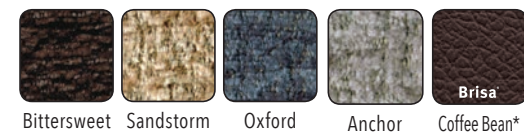

MaxiComforter Large
PR535L shown in Anchor
(Longer lead time may apply in this color.)

Quick Ship for PR535L:
Bittersweet, Sandstorm & Oxford

MaxiComforter Tall
PR535T shown in Bittersweet

Quick Ship for PR535T:
Bittersweet, Sandstorm & Brisa® Coffee Bean*

Please view fabric colors in person for accuracy.

Bittersweet Sandstorm Oxford Brisa Coffee Bean*

= pocketed coil spring seat std.

*Upcharge applies

= pocketed coil spring seat std.

*Upcharge applies

Please view fabric colors in person for accuracy.