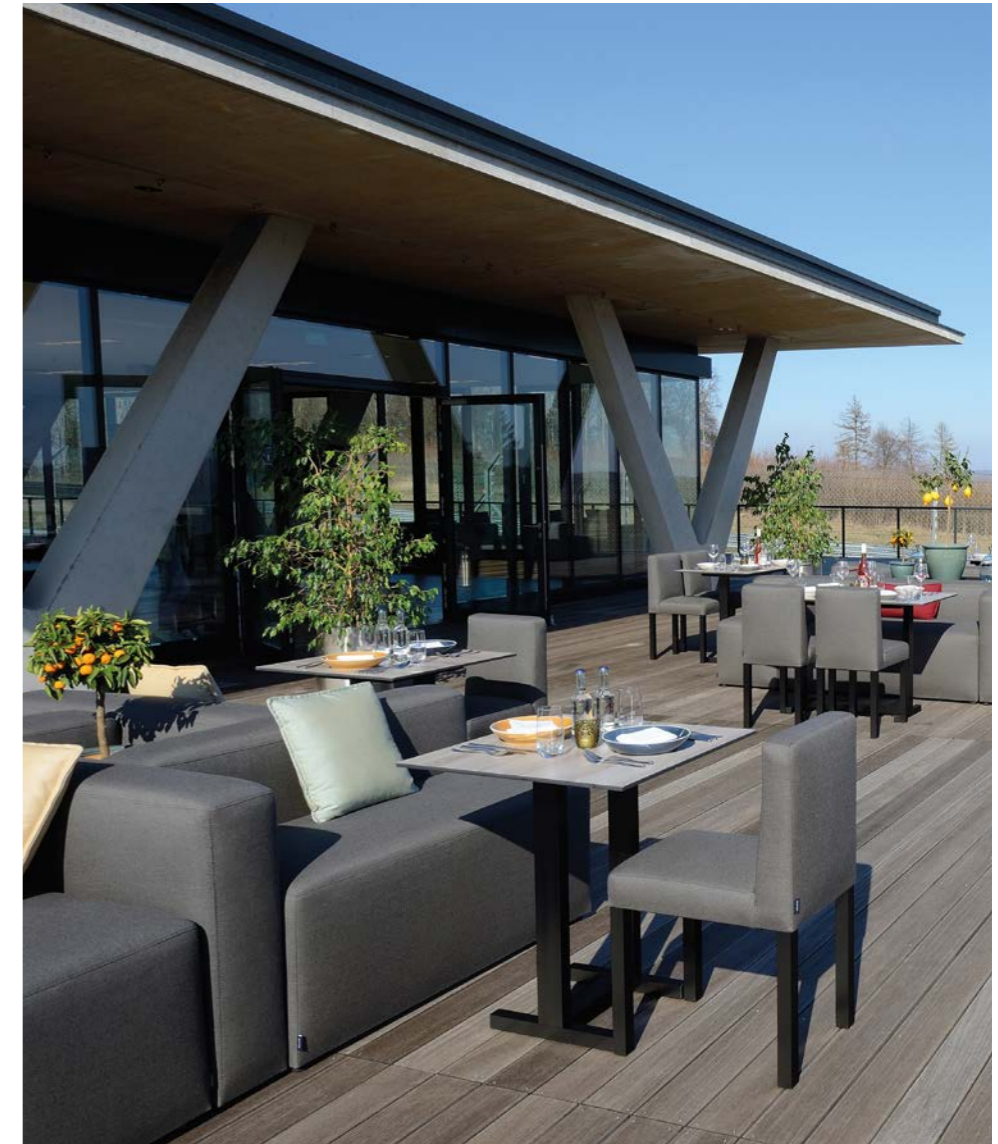

Gastro stands for enjoyment, taking time out and communication. For invigoration in everyday life and celebration in the evening hours.

Modularity and flexibility lay the foundation for the new Gastro System as the core competences of IKONO furniture. The very fact that both the interior and exterior of a restaurant can be designed uniformly opens up a host of new possibilities. The lotus blossom effect on all fabric surfaces means that any red wine faux pas, no matter how severe, is a thing of the past, ensuring relaxed working conditions.

The Gastro System allows you to constantly reinvent your floor space. Permanent fixtures on the walls no longer play a role and the otherwise time-consuming process of dismantling can be accomplished in just a few simple steps.