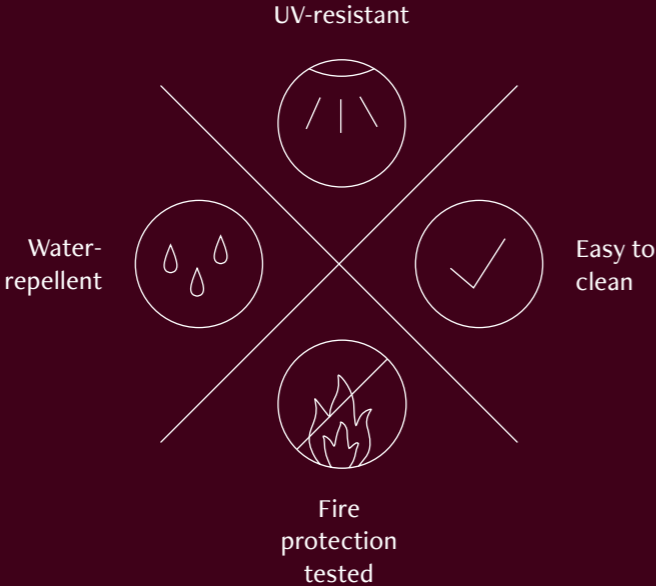

The right cover materials for every application.

The innovation of our outdoor fabrics lies in their feel and finish. The so-called „lotus blossom effect“ means that any kind of liquid will run off. The fabrics used are therefore treated to be not only easy to clean when handling food and drinks, but also weatherproof in heavy rain and snowfall.

We offer fabrics and artificial leather that have been tested for fire protection for indoor areas.