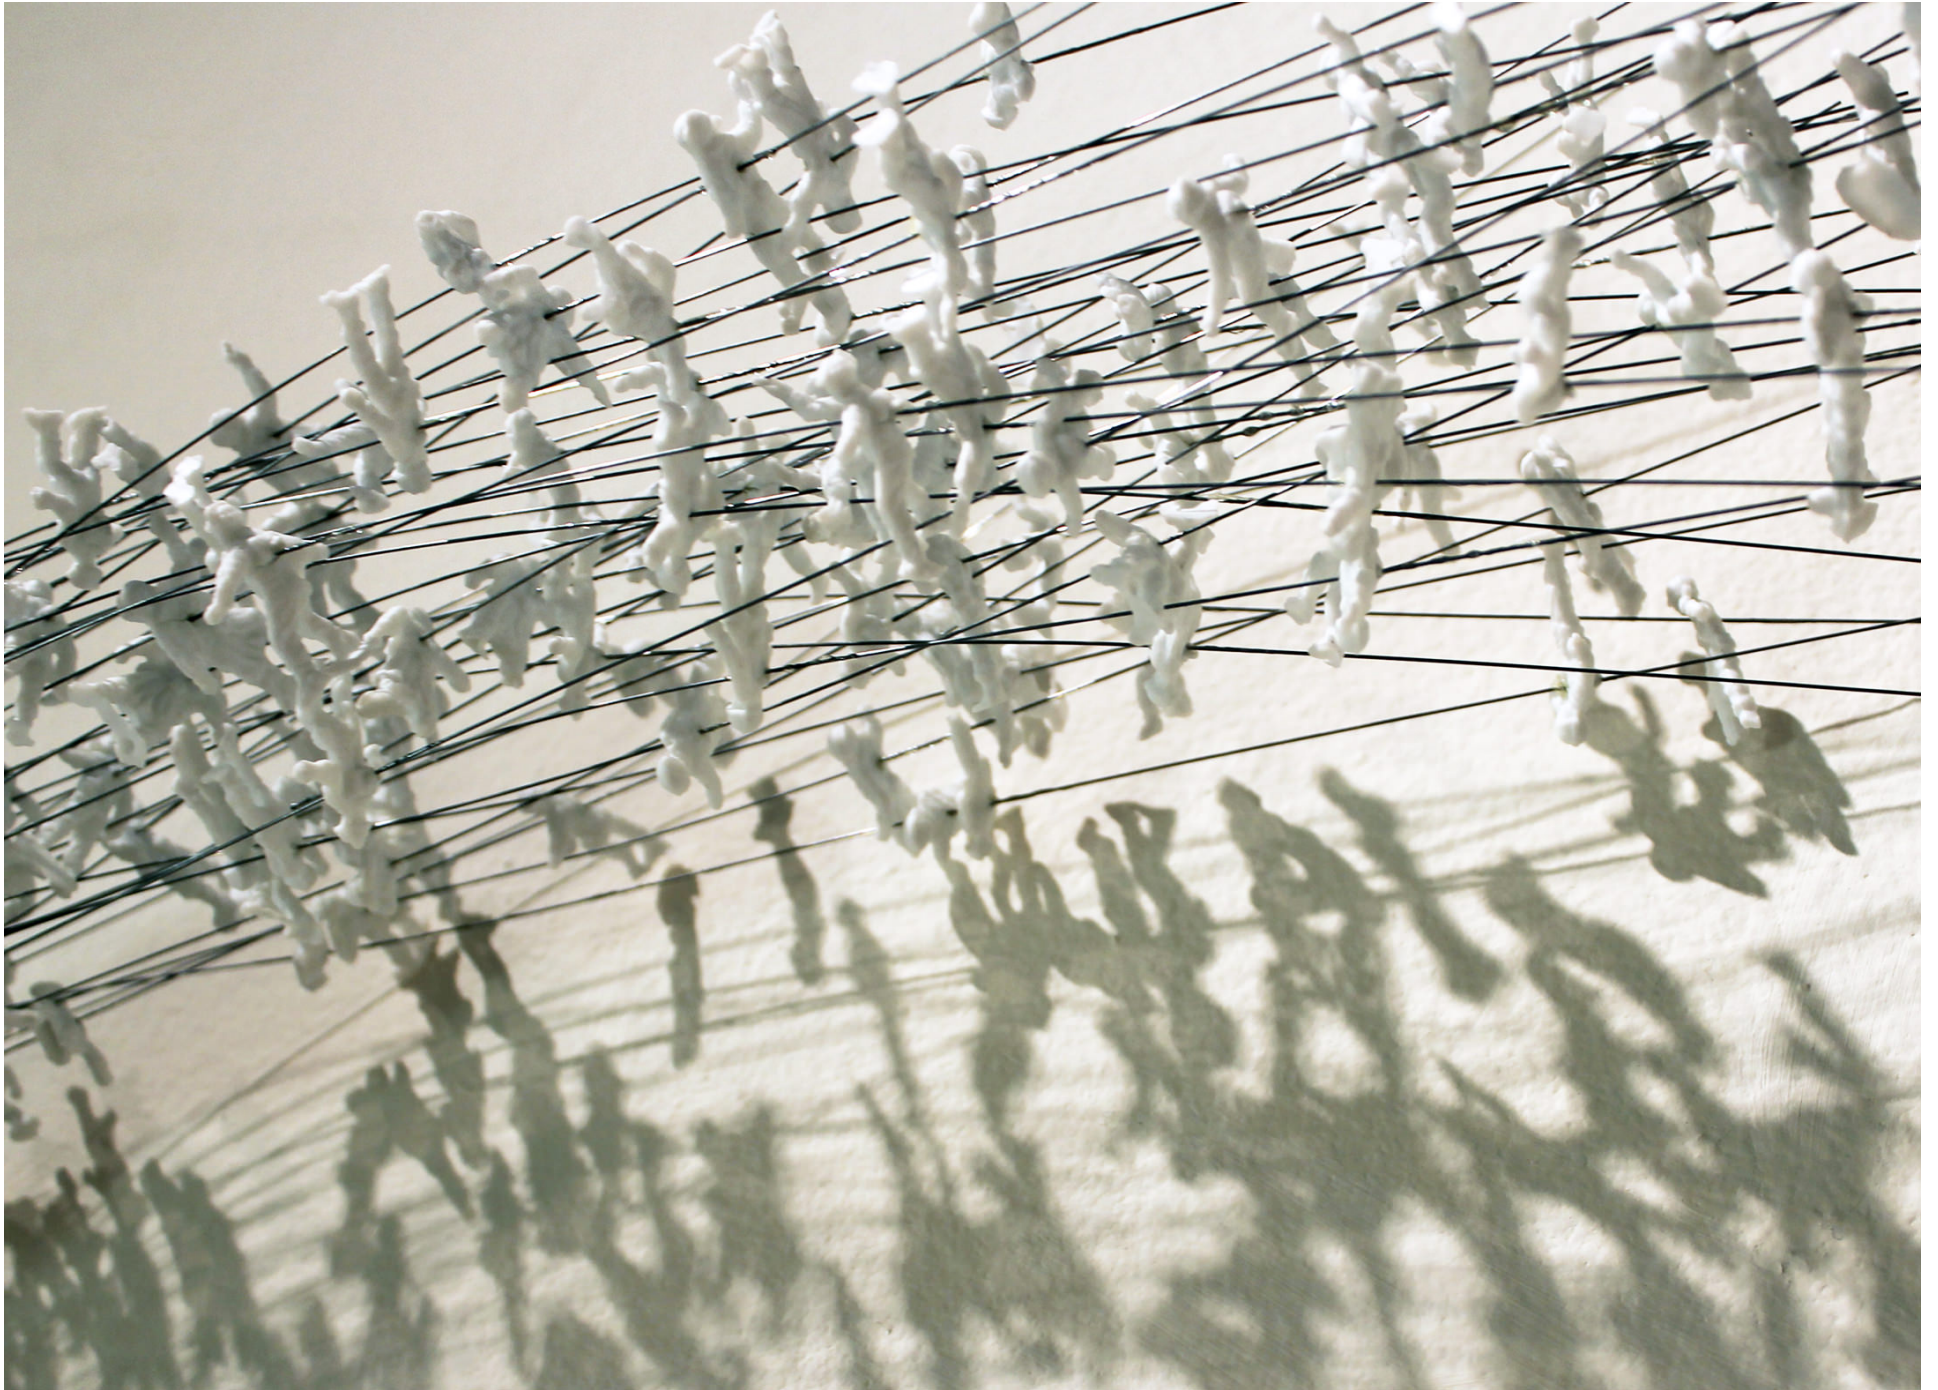

Source Script
Porcelain, wood, chiffon and wire, 264"x108"x96" , 2003

Part of a Continuum
porcelain and music wire, installation details, 2015

Hay
porcelain and music wire, installation detail, 2014

Inner Voice
porcelain, installation detail, 2015