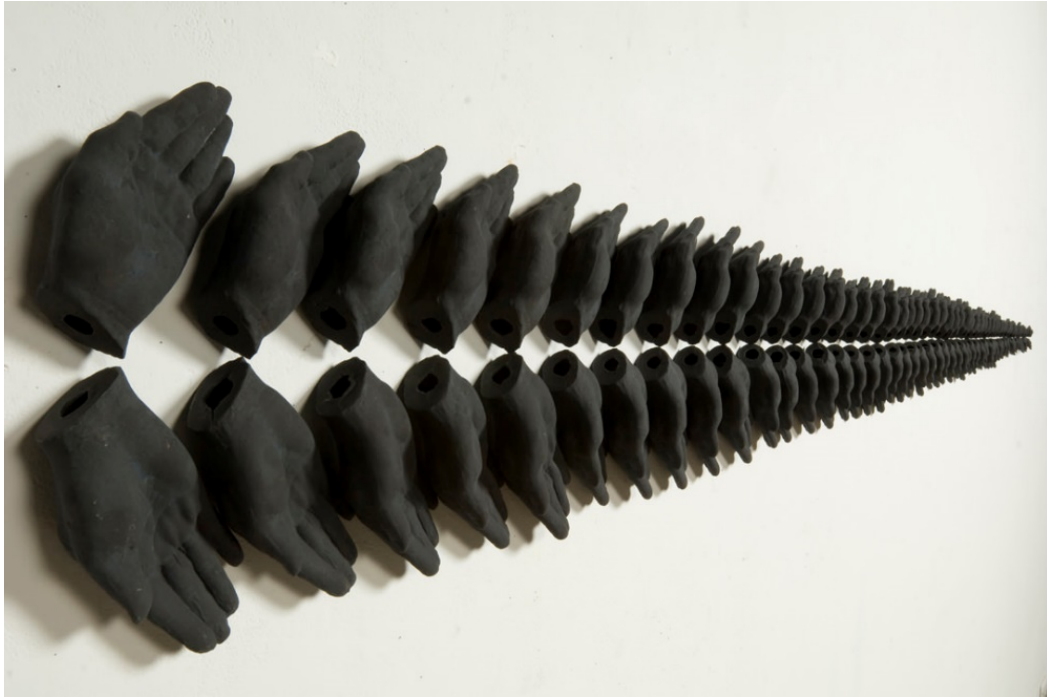

Fern Leaf #2
Porcelain, 120" x 12" x 2", 2008 - 2009