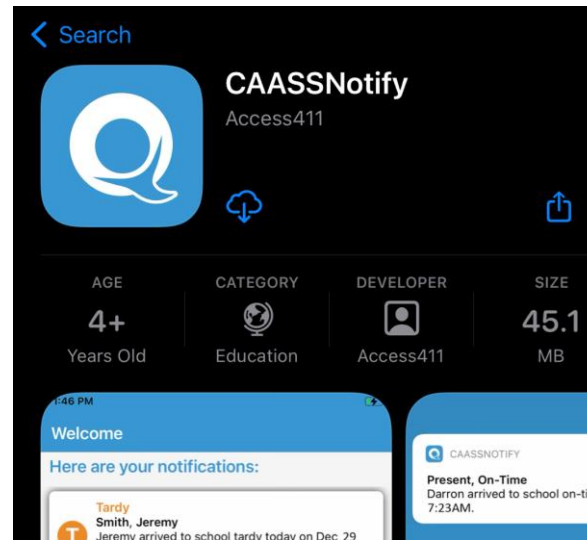

# Parent/Guardian app install and setup guide

**CAASS**  
**notify**

- Google Play Store

- Apple Store

Step 1:  
Install the  
application

## Step 2: Register inside the application

- The registration key is unique to each student and will be provided by the schools CAASS Administrator.

Welcome

Here are your notifications:

**Tardy**

**Smith, Jeremy**