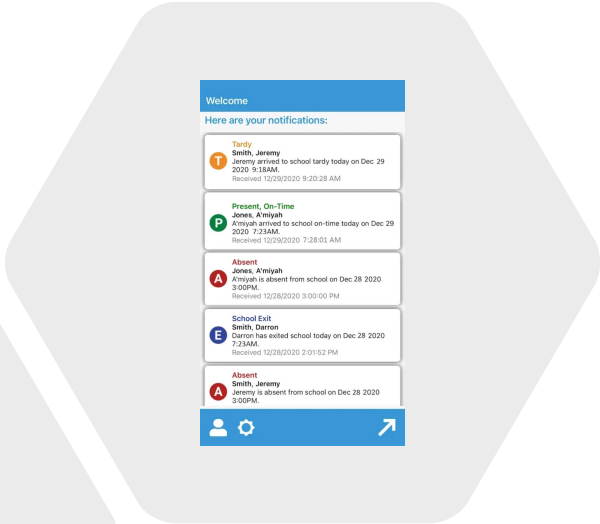

# Parent/Guardian app install and setup guide

**CAASS**  
**notify**

- Google Play Store

- Apple Store

Step 1:  
Install the  
application

## Step 2: Register inside the application

- The registration key is unique to each student and will be provided by the schools CAASS Administrator.

Welcome

Here are your notifications:

**Tardy**

**Smith, Jeremy**