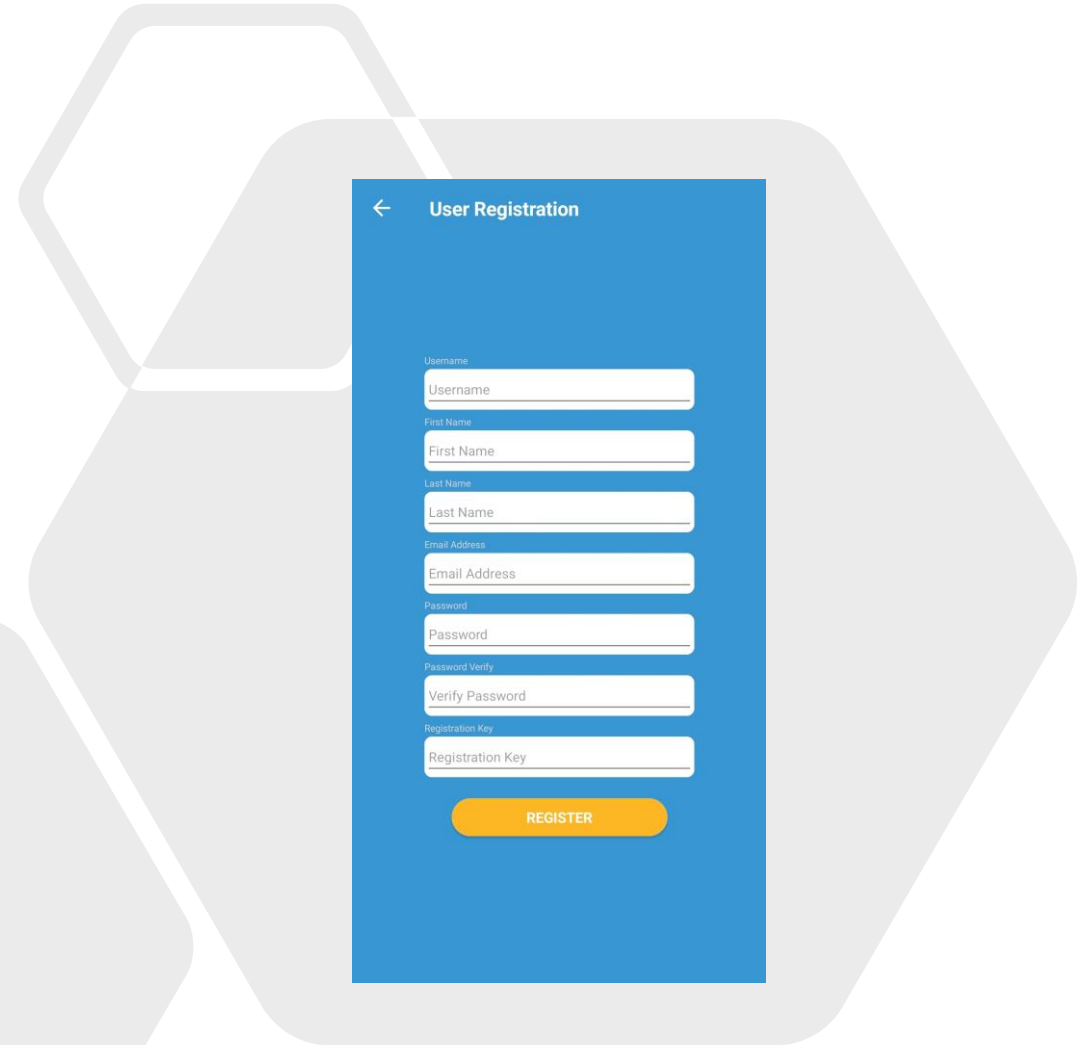

# Parent/Guardian app install and setup guide

**CAASS**  
**notify**

- Google Play Store

- Apple Store

Step 1:  
Install the  
application

## Step 2: Register inside the application

- The registration key is unique to each student and will be provided by the schools CAASS Administrator.

Welcome

Here are your notifications:

**Tardy**

**Smith, Jeremy**