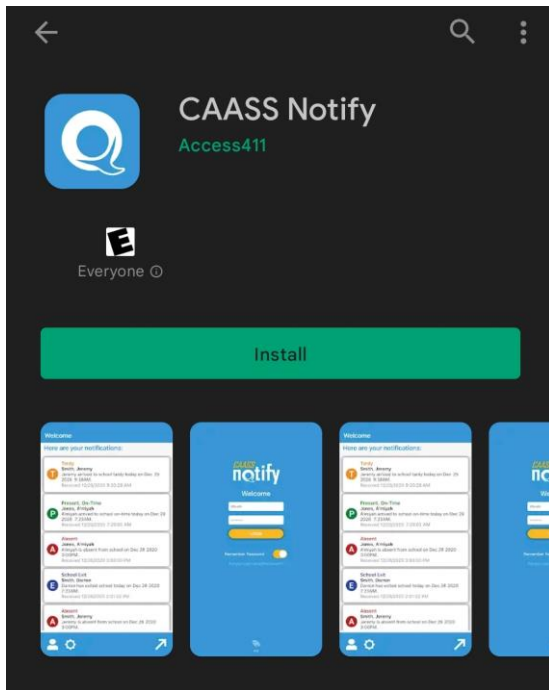

# Parent/Guardian app install and setup guide

**CAASS**  
**notify**

- Google Play Store

- Apple Store

Step 1:  
Install the  
application

## Step 2: Register inside the application

- The registration key is unique to each student and will be provided by the schools CAASS Administrator.

Welcome

Here are your notifications:

**Tardy**

**Smith, Jeremy**