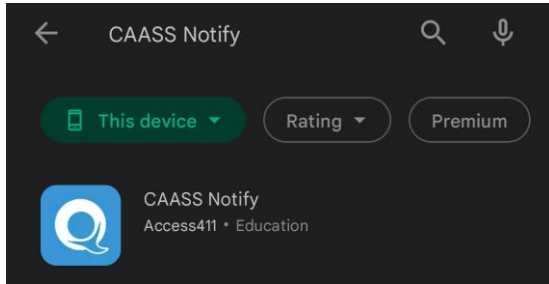

# Parent/Guardian app install and setup guide

**CAASS**  
**notify**

- Google Play Store

- Apple Store

Step 1:  
Install the  
application

## Step 2: Register inside the application

- The registration key is unique to each student and will be provided by the schools CAASS Administrator.

Welcome

Here are your notifications:

**Tardy**

**Smith, Jeremy**