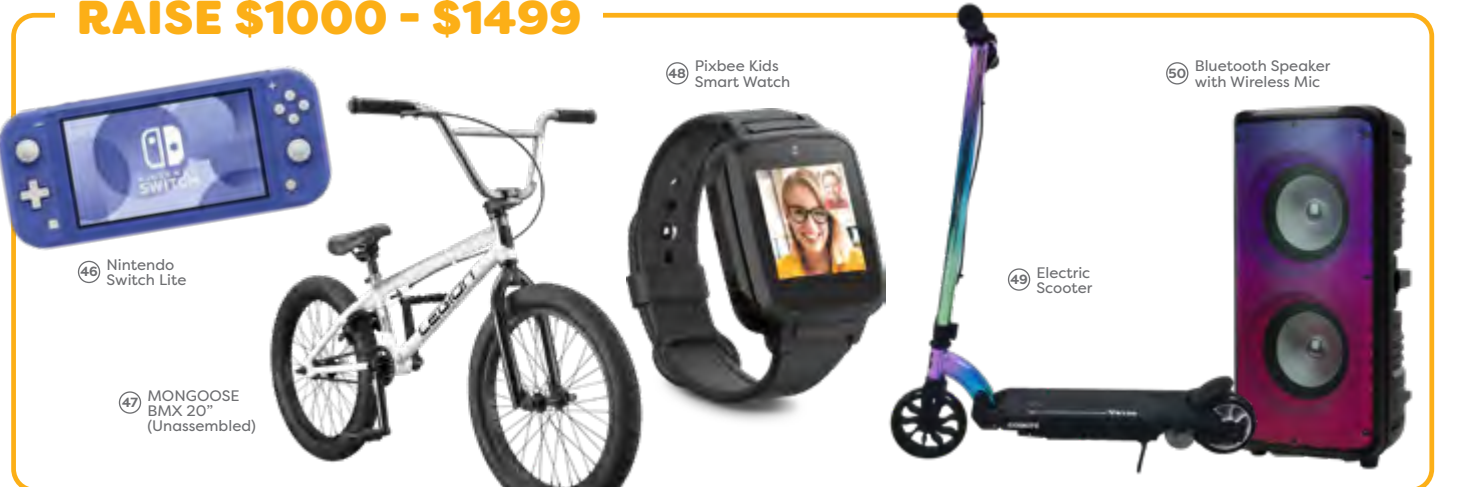

SCHOOL FUNRUN.

RAISE JUST \$10+
FOR YOUR SCHOOL
AND PICK AN
AWESOME REWARD

RAISE \$10 - \$24

RAISE \$300 - \$499

RAISE \$25 - \$49

RAISE \$500 - \$699

RAISE \$50 - \$99

RAISE \$700 - \$999

RAISE \$100 - \$149

RAISE \$1000 - \$1499

RAISE \$150 - \$199

RAISE \$1500 - \$1999

RAISE \$200 - \$299

RAISE \$2000 OR MORE

Photos for illustration purposes only. Prizes not to scale. Product brands and prize specifications are subject to availability and change. Batteries not included with battery operated prizes. Multiple prizes shown for photographic purposes only.