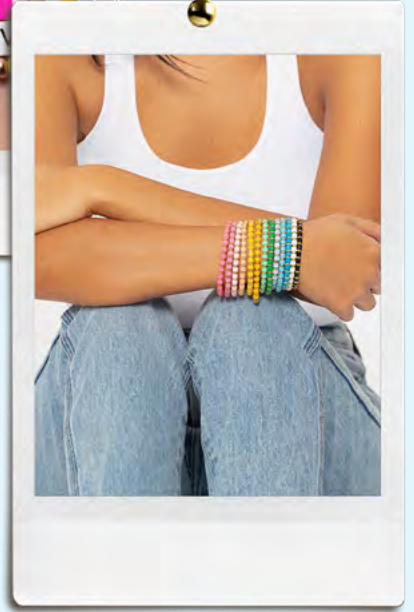

2022

Pantone
DAILY CANDY RAINBOW

DIY BRACELET KITS
BRACELETS
& NECKLACES

Daily CANDY

• by malibusugar •

Pony Bead BRACELETS

Available to ship NOW

Page 4 - 11 - Pony Bead Bracelets