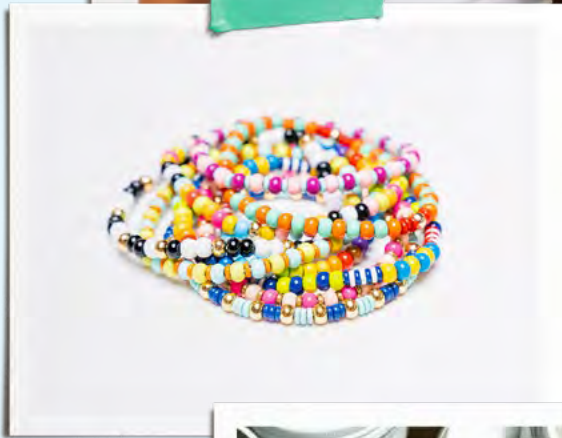

2022

Pantone
DAILY CANDY RAINBOW

DIY BRACELET KITS
BRACELETS
& NECKLACES

Daily CANDY

• by malibusugar •

Pony Bead BRACELETS

Available to ship NOW

Page 4 - 11 - Pony Bead Bracelets