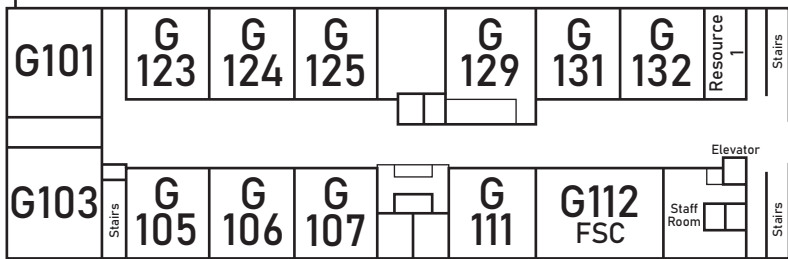

# EMMS Campus Map

Last revised on July 1, 2021

8th Grade Courtyard

7th Grade Courtyard

6th Grade Courtyard

G-Wing 2nd Floor

Cafeteria  
Dining Area

Kitchen

# Ewa Makai Middle School Traffic Flow Map