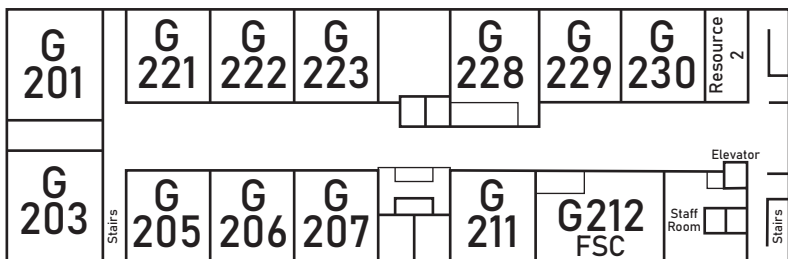

# EMMS Campus Map

Last revised on July 1, 2021

8th Grade Courtyard

7th Grade Courtyard

6th Grade Courtyard

G-Wing 2nd Floor

Cafeteria  
Dining Area

Kitchen

# Ewa Makai Middle School Traffic Flow Map