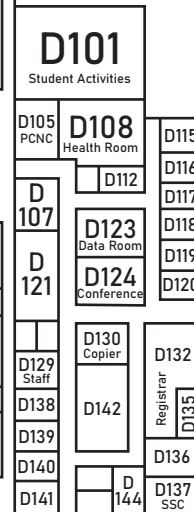

# EMMS Campus Map

Last revised on July 1, 2021

8th Grade Courtyard

7th Grade Courtyard

6th Grade Courtyard

G-Wing 2nd Floor

Cafeteria  
Dining Area

Kitchen

# Ewa Makai Middle School Traffic Flow Map