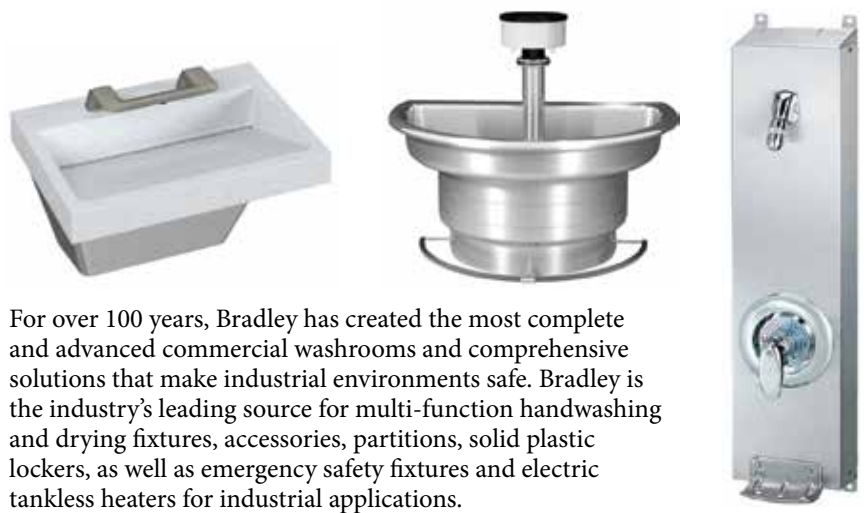

For over 100 years, Bradley has created the most complete and advanced commercial washrooms and comprehensive solutions that make industrial environments safe. Bradley is the industry's leading source for multi-function handwashing and drying fixtures, accessories, partitions, solid plastic lockers, as well as emergency safety fixtures and electric tankless heaters for industrial applications.