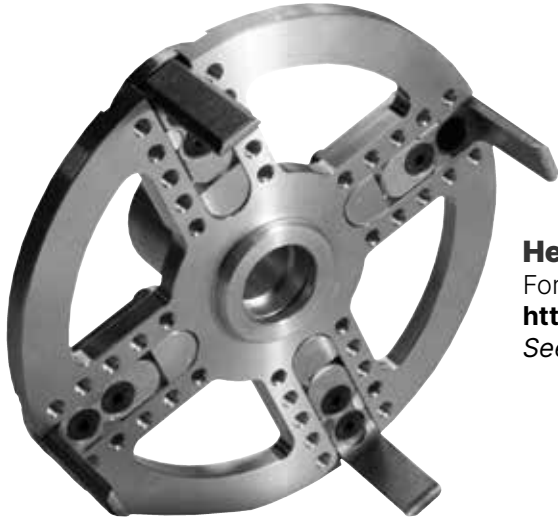

Head Edger Trimmer

For the manicured look you are looking for.

<https://www.headedger.com>

See ad p. 73

Pilot Rock Site Products

Complete your outdoor space with Pilot Rock brand site products.

<https://www.pilotrock.com>

See ad p. 105