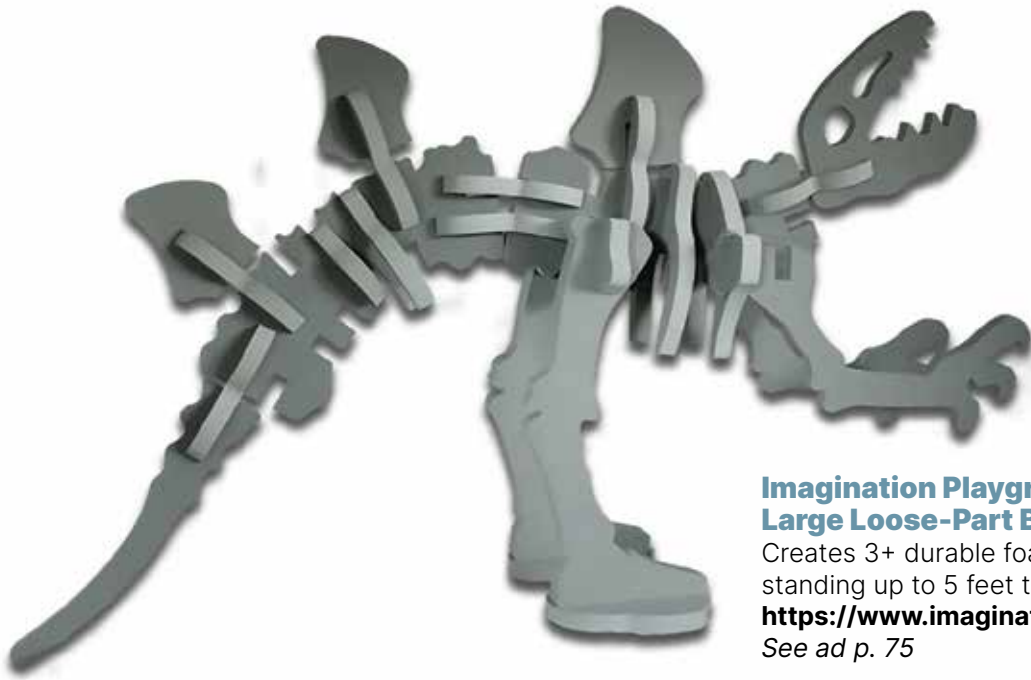

Imagination Playground Large Loose-Part Bones Set

Creates 3+ durable foam dinosaurs,
standing up to 5 feet tall.

<https://www.imaginationplayground.com>

See ad p. 75

USA Archery

Boost marketing value with instructor certification,
program needs, and archery equipment.

<https://www.usarchery.org>

See ad p. 117