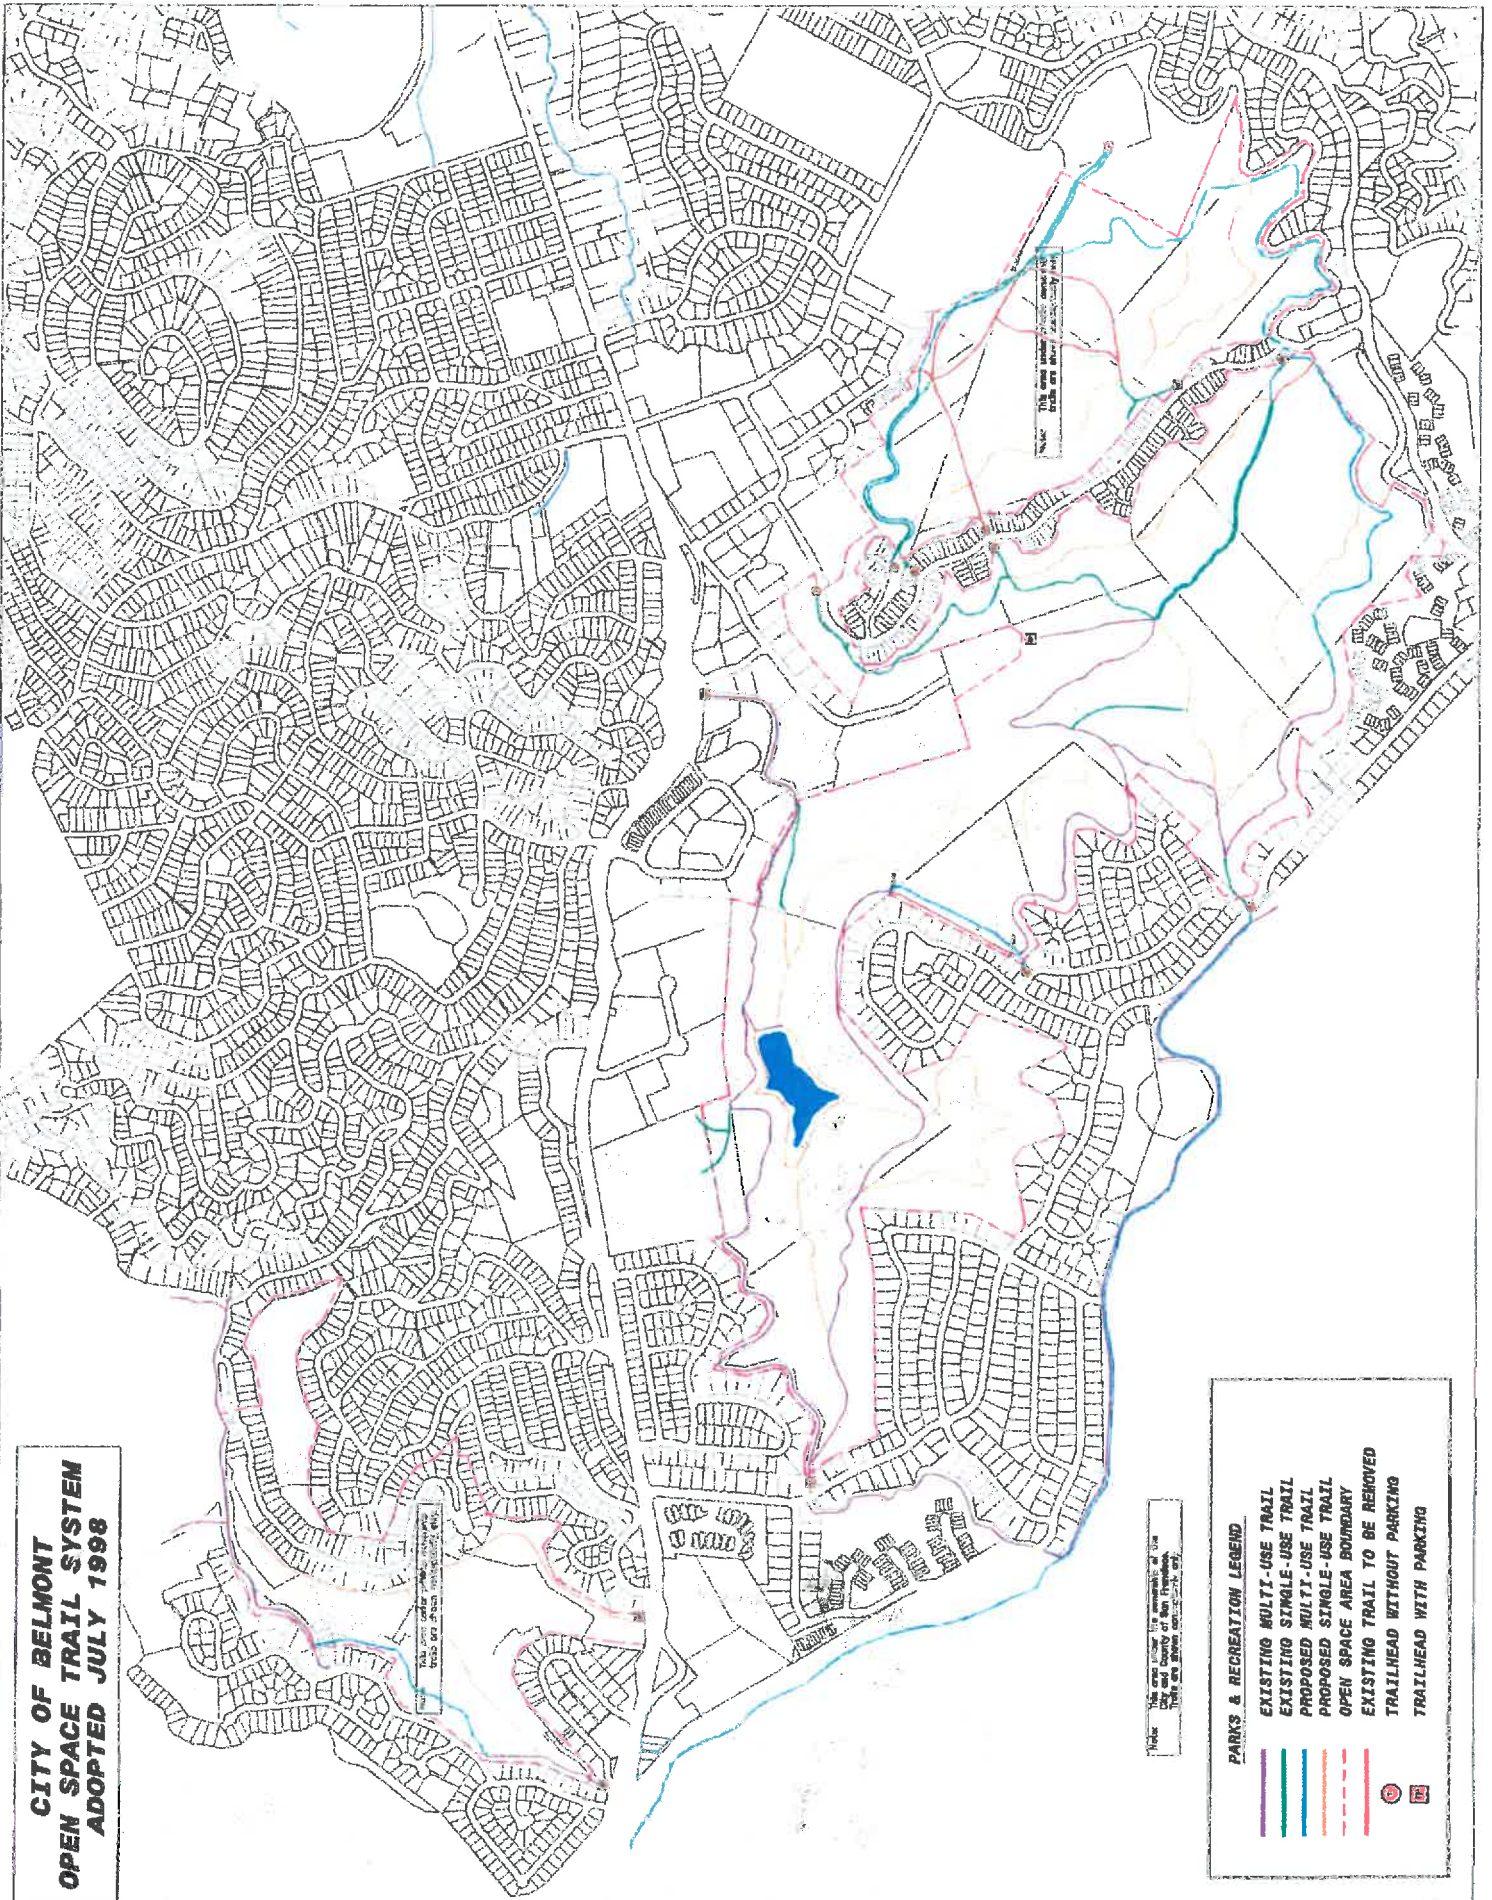

**CITY OF BELMONT
OPEN SPACE TRAIL SYSTEM
ADOPTED JULY 1998**

PARKS & RECREATION LEGEND

- EXISTING MULTI-USE TRAIL
- EXISTING SINGLE-USE TRAIL
- PROPOSED MULTI-USE TRAIL
- PROPOSED SINGLE-USE TRAIL
- OPEN SPACE AREA BOUNDARY
- EXISTING TRAIL TO BE REMOVED
- TRAILHEAD WITHOUT PARKING
- TRAILHEAD WITH PARKING