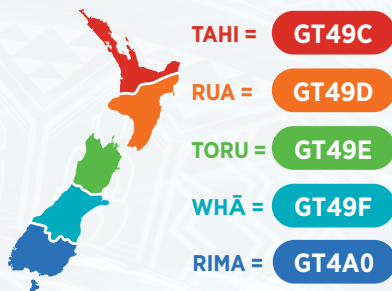

Start your exploration today!

How to play

Downloading the App:

- » Go to **geocaching.com** and sign up for a free account.
- » Download the Geocaching® app to your smartphone.
- » Search by **GeoTour** and enter the code (below) for the tour section you want to explore: