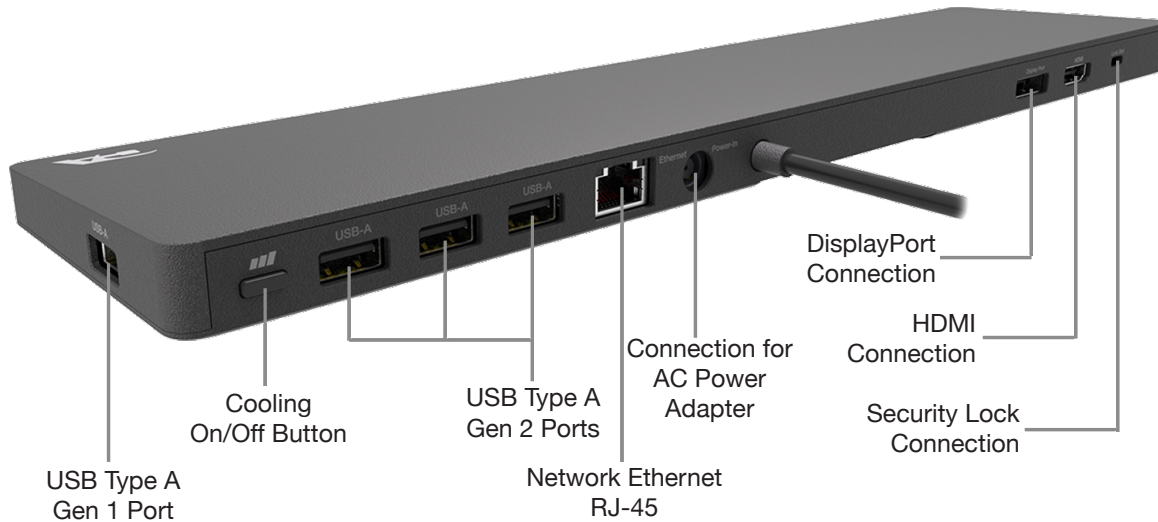

CA Essential Docking Station

Key Features	1. Dual 4k Display Support 2. 4 USB C Type A Ports 3. Integrated Cooling Fan for Laptop 4. 90Watt Power Delivery to Charge your Laptop 5. Single USB C connection to charge and sync to your Laptop

MSRP	USD $159.99
Model Number	DS2000
Specification	USB C Docking Station for Laptops
Max Video Resolution	- DisplayPort 1.4 source - Both Ports up to 4k@30Hz or a single port up to 4k@60Hz - DisplayPort 1.2 source or below - Both Ports up to 1080P or a single port up to 4k@30Hz
USB	3 - USB 3.1 Gen 2 Type A Ports (10Gb/s) 1 - USB 3.0 Gen 1 Type A Port (5Gb/s)
Ethernet	10/100/1000 GbE
Power Delivery	90Watt Power Delivery to Laptop (130W Dual Voltage AC power adapter included)
Active Cooling	Integrated fan with 3 selectable speeds
Security Slot	Integrated K-slot (cable not included)
Dimensions	13.6" x 3.2" x 0.7" (back) 0.4" (front)
Weight	13.6 oz (not including power adapter)
USB-C Cable	Length: 22" tethered to docking station
Compatible OS	Windows 10, Andriod v5.0 or above MAC OS 10.6 or above

Package Reference	UPC: 646422 30148 8 Contents: CA Essential Docking Station, Dual Voltage AC Power Adapter, User Guide Gift Box: 15.8 x 3.1 x 3.2 inches, 2.8 lbs Master Carton Box: 16.3 x 11 x 11.3 - 19.6 lbs 6 Units per Paster Carton