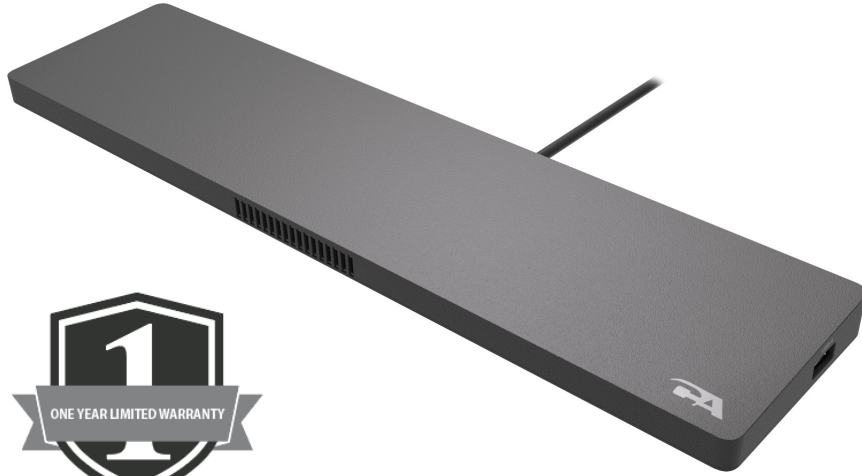

# CA Essential Docking Station

## The Essential Dock for your Desk

The CA Essential Docking Station is the perfect tool to organize your workspace while improving your laptop performance. The CA Essential Dock's slim design provides an ergonomic platform to position your laptop at your desk while connected to your external displays and peripherals.

The CA Essential Dock is the world's first USB C dock with integrated active cooling and optimized resting angle for your laptop allowing for an organized workspace and improved laptop cooling performance.

## Features

- **Dual 4k Display Support**

The CA Essential Docking Station supports dual 4k Display so you're never held back from using the best.

- **Single USB-C Connection**

Easy, single USB-C connection charges and syncs to your laptop while minimizing cables.