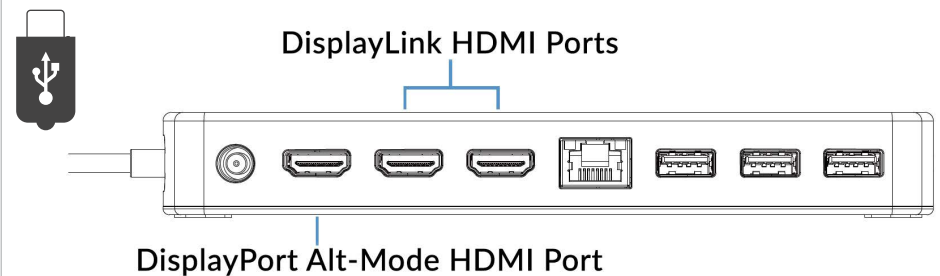

CA Essential Universal Docking Station DS-6000

FEATURES

- Single USB-C connection to your laptop
- Triple 4k HDMI connections with DisplayLink technology
 - All ports up to 4k@60Hz
- 4 x USB-A 3.2 Gen 2 (10Gb/s) ports
 - 2 ports on back and 1 on front
- 2 x USB-C 3.2 Gen 2 (10Gb/s) ports on front
- 10/100/1000Mbps GbE port
- 130W dual voltage power adapter included
- 90 watt power delivery
- Integrated K-Slot (cable not included)
- Tethered USB-C cable (0.6 meter) for connection to PC or Mac
- Compatible with Windows 10/11 and Mac OS 10.6 and above

TAA Compliant for US Government

Cyber Acoustics, Inc. 3109 NE 109th Ave. Vancouver, WA 98682

360-883-0333 phone
360-883-4888 fax

Copyright © 2023 | 01.00 | All rights reserved.

The CA Essential Universal Docking Station is a compact versatile USB-C docking station for your laptop. Organize your workspace, power your laptop and connect all your peripherals with a single USB-C cable. The docking station is compatible with laptops that have USB-C or Thunderbolt 3 ports.

Complete connectivity with DisplayLink technology to support simultaneous triple 4K HDMI monitor displays with Windows 10, Windows 11 or Mac OS, four USB-A 3.2 Gen 2 ports, and two USB-C 3.2 Gen 2 ports, RJ-45 Gigabit Ethernet port, integrated security K-Slot (lock cable not included).

Single Package
UPC: 646422 30175 4
DIM: (L) 8.7 in x (W) 5.1 in. x (H) 4.5 in. Weight: 2.3 lbs.

Master: 16 DIM: (L) 21.1 in x (W) 17.9 in. X (H) 10 in. Weight: 41.9 lbs.

Video resolution support	HDMI1 DisplayLink	HDMI2 DisplayLink	HDMI3 DisplayPort Alt-Mode
USB-C with DisplayLink driver installed	4k@60Hz	4k@60Hz	4k@60Hz
USB-C without DisplayLink driver installed	X	X	4k@60Hz