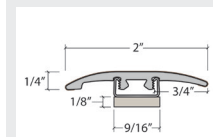

# Exact-Match Moldings

Stocked and Sold by Next Floor

Mayfair 568

**3 in 1 with Track and Shim**

Length: 94" (238.7 cm)  
 Pieces/Carton: 20  
 Lb/Carton: 35  
 Cartons/Pallet: 36  
 Lb/Pallet: 1260

**Tall Stair Nose Cap**

Length: 94" (238.7 cm)  
 Pieces/Carton: 10  
 Lb/Carton: 20  
 Cartons/Pallet: 80  
 Lb/Pallet: 1600

Product Colour	3 in 1 with Track and Shim SKU Number	Tall Stair Nose Cap SKU Number
568 001 Gray Oak	TH-568 001	TN-568 001
568 002 Silver Oak	TH-568 002	TN- 568 002
568 003 Taupe Oak	TH-568 003	TN-568 003
568 004 Weathered Oak	TH-568 004	TN-568 004
568 006 Natural Oak	TH-568 006	TN-568 006
568 007 Classic Oak	TH-568 007	TN-568 007
568 008 Heritage Oak	TH-568 008	TN-568 008
568 009 Gunstock Oak	TH-568 009	TN-568 009