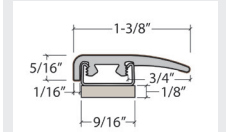

# Coordinating Moldings

USA Special Order Moldings Available from Versatrim

Mayfair 568

**SlimTrim with Track and Shim**

**VersaEdge Extra Tall**

**Moisture Proof Quarter Round**

**SlimCap with Track and Shim**