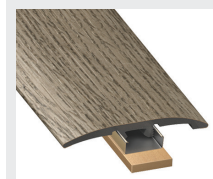

# Exact-Match Moldings

Stocked and Sold by Next Floor

Mayfair 568

**3 in 1 with Track and Shim**

Length: 94" (238.7 cm)  
 Pieces/Carton: 20  
 Lb/Carton: 35  
 Cartons/Pallet: 36  
 Lb/Pallet: 1260

**Tall Stair Nose Cap**

Length: 94" (238.7 cm)  
 Pieces/Carton: 10  
 Lb/Carton: 20  
 Cartons/Pallet: 80  
 Lb/Pallet: 1600

Product Colour	3 in 1 with Track and Shim SKU Number	Tall Stair Nose Cap SKU Number
568 001 Gray Oak	TH-568 001	TN-568 001
568 002 Silver Oak	TH-568 002	TN- 568 002
568 003 Taupe Oak	TH-568 003	TN-568 003
568 004 Weathered Oak	TH-568 004	TN-568 004
568 006 Natural Oak	TH-568 006	TN-568 006
568 007 Classic Oak	TH-568 007	TN-568 007
568 008 Heritage Oak	TH-568 008	TN-568 008
568 009 Gunstock Oak	TH-568 009	TN-568 009

Product Colour	SlimTrim SKU Number	VersaEdge SKU Number	Quarter Round SKU Number	SlimCap SKU Number
568 001 Gray Oak	SLT-118983	VEX-118983	MRQR-118983	SCAP-118983
568 002 Silver Oak	SLT-118554	VEX-118554	MRQR-118554	SCAP-118554
568 003 Taupe Oak	SLT-118983	VEX-118983	MRQR-118983	SCAP-118983
568 004 Weathered Oak	SLT-118984	VEX-118984	MRQR-118984	SCAP-118984
568 006 Natural Oak	SLT-118985	VEX-118985	MRQR-118985	SCAP-118985
568 007 Classic Oak	SLT-118555	VEX-118555	MRQR-118555	SCAP-118555
568 008 Classic Oak	SLT-118556	VEX-118556	MRQR-118556	SCAP-118556
568 009 Gunstock Oak	SLT-118557	VEX-118557	MRQR-118557	SCAP-118557