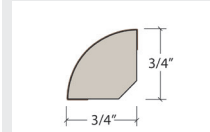

Coordinating Moldings

USA Special Order Moldings Available from Versatrim

Mayfair 568

Product Colour	SlimTrim SKU Number	VersaEdge SKU Number	Quarter Round SKU Number	SlimCap SKU Number
568 001 Gray Oak	SLT-118983	VEX-118983	MRQR-118983	SCAP-118983
568 002 Silver Oak	SLT-118554	VEX-118554	MRQR-118554	SCAP-118554
568 003 Taupe Oak	SLT-118983	VEX-118983	MRQR-118983	SCAP-118983
568 004 Weathered Oak	SLT-118984	VEX-118984	MRQR-118984	SCAP-118984
568 006 Natural Oak	SLT-118985	VEX-118985	MRQR-118985	SCAP-118985
568 007 Classic Oak	SLT-118555	VEX-118555	MRQR-118555	SCAP-118555
568 008 Classic Oak	SLT-118556	VEX-118556	MRQR-118556	SCAP-118556
568 009 Gunstock Oak	SLT-118557	VEX-118557	MRQR-118557	SCAP-118557

Showing Silver Oak for Trim Reference