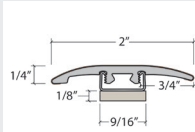

# Exact-Match Moldings

Stocked and Sold by Next Floor

Mayfair 568

**3 in 1 with Track and Shim**

Length: 94" (238.7 cm)  
 Pieces/Carton: 20  
 Lb/Carton: 35  
 Cartons/Pallet: 36  
 Lb/Pallet: 1260

**Tall Stair Nose Cap**

Length: 94" (238.7 cm)  
 Pieces/Carton: 10  
 Lb/Carton: 20  
 Cartons/Pallet: 80  
 Lb/Pallet: 1600

Product Colour	3 in 1 with Track and Shim SKU Number	Tall Stair Nose Cap SKU Number
568 001 Gray Oak	TH-568 001	TN-568 001
568 002 Silver Oak	TH-568 002	TN- 568 002
568 003 Taupe Oak	TH-568 003	TN-568 003
568 004 Weathered Oak	TH-568 004	TN-568 004
568 006 Natural Oak	TH-568 006	TN-568 006
568 007 Classic Oak	TH-568 007	TN-568 007
568 008 Heritage Oak	TH-568 008	TN-568 008
568 009 Gunstock Oak	TH-568 009	TN-568 009

# Coordinating Moldings

USA Special Order Moldings Available from Versatrim

Mayfair 568

**SlimTrim with Track and Shim**

**VersaEdge Extra Tall**

**Moisture Proof Quarter Round**

**SlimCap with Track and Shim**