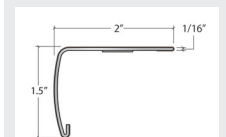

# Exact-Match Moldings

Stocked and Sold by Next Floor

Mayfair 568

**3 in 1 with Track and Shim**

Length: 94" (238.7 cm)  
 Pieces/Carton: 20  
 Lb/Carton: 35  
 Cartons/Pallet: 36  
 Lb/Pallet: 1260

**Tall Stair Nose Cap**

Length: 94" (238.7 cm)  
 Pieces/Carton: 10  
 Lb/Carton: 20  
 Cartons/Pallet: 80  
 Lb/Pallet: 1600

Product Colour	3 in 1 with Track and Shim SKU Number	Tall Stair Nose Cap SKU Number
568 001 Gray Oak	TH-568 001	TN-568 001
568 002 Silver Oak	TH-568 002	TN- 568 002
568 003 Taupe Oak	TH-568 003	TN-568 003
568 004 Weathered Oak	TH-568 004	TN-568 004
568 006 Natural Oak	TH-568 006	TN-568 006
568 007 Classic Oak	TH-568 007	TN-568 007
568 008 Heritage Oak	TH-568 008	TN-568 008
568 009 Gunstock Oak	TH-568 009	TN-568 009