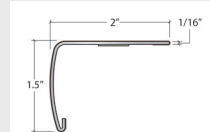

Length: 94" (238.7 cm)  
 Pieces/Carton: 10  
 Lb/Carton: 20  
 Cartons/Pallet: 80  
 Lb/Pallet: 1600

Product Colour	3 in 1 with Track and Shim SKU Number	Tall Stair Nose Cap SKU Number
568 001 Gray Oak	TH-568 001	TN-568 001
568 002 Silver Oak	TH-568 002	TN- 568 002
568 003 Taupe Oak	TH-568 003	TN-568 003
568 004 Weathered Oak	TH-568 004	TN-568 004
568 006 Natural Oak	TH-568 006	TN-568 006
568 007 Classic Oak	TH-568 007	TN-568 007
568 008 Heritage Oak	TH-568 008	TN-568 008
568 009 Gunstock Oak	TH-568 009	TN-568 009

# Coordinating Moldings

USA Special Order Moldings Available from Versatrim

Mayfair 568

**SlimTrim with Track and Shim**

**VersaEdge Extra Tall**

**Moisture Proof Quarter Round**

**SlimCap with Track and Shim**

Product Colour	SlimTrim SKU Number	VersaEdge SKU Number	Quarter Round SKU Number	SlimCap SKU Number
568 001 Gray Oak	SLT-118983	VEX-118983	MRQR-118983	SCAP-118983
568 002 Silver Oak	SLT-118554	VEX-118554	MRQR-118554	SCAP-118554
568 003 Taupe Oak	SLT-118983	VEX-118983	MRQR-118983	SCAP-118983
568 004 Weathered Oak	SLT-118984	VEX-118984	MRQR-118984	SCAP-118984
568 006 Natural Oak	SLT-118985	VEX-118985	MRQR-118985	SCAP-118985
568 007 Classic Oak	SLT-118555	VEX-118555	MRQR-118555	SCAP-118555
568 008 Classic Oak	SLT-118556	VEX-118556	MRQR-118556	SCAP-118556
568 009 Gunstock Oak	SLT-118557	VEX-118557	MRQR-118557	SCAP-118557