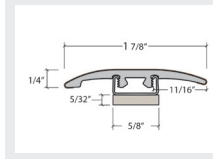

Exact-Match Moldings

Stocked and Sold by Next Floor

Canada Version

Amazing 537

3 in 1 with Track and Shim

Length: 94" (238.7 cm)
Pieces/Carton: 20
Lb/Carton: 35
Cartons/Pallet: 36
Lb/Pallet: 1260

Tall Stair Nose Cap

Length: 94" (238.7 cm)
Pieces/Carton: 10
Lb/Carton: 20
Cartons/Pallet: 80
Lb/Pallet: 1600

Product Colour	3 in 1 with Track & Shim SKU Number	Tall Stair Nose Cap SKU Number
537 006 Espresso Oak	TH537006	TN537006
537 047 Arctic Oak	TH537047	TN537047
537 048 Nickle Finished Oak	TH537048	TN537048
537 005 Country Squire	TH537005	TH537005
537 060 Naturally Oiled Oak	TH537060	TN537060
537 054 Smokey Oak	TH537054	TH537054
537 412 Tavern Oak	TH537412	TN537412
537 824 Cabin Multi-Strip	TH537824	TN537824