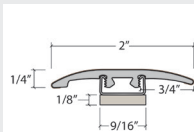

Showing Tavern Oak for Trim Reference

Coordinating Moldings

USA Special Order Moldings Available from Versatrim

Canada Version

Amazing 537

SlimTrim with Track and Shim

VersaEdge Extra Tall

Moisture Proof Quarter Round