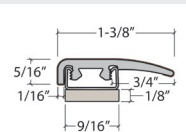

Coordinating Moldings

USA Special Order Moldings Available from Versatrim

Canada Version

Amazing 537

Product Colour	SlimTrim SKU Number	VersaEdge SKU Number	Quarter Round SKU Number	SlimCap SKU Number
537 060 Naturally Oiled Oak	SLT-113780	VEX-113780	MRQR-113780	SCAP-113780
537 054 Smokey Oak	SLT-113786	VEX-113786	MRQR-113786	SCAP-113786
537 412 Tavern Oak	SLT-113781	VEX-113781	MRQR-113781	SCAP-113781
537 053 Heritage Oak	SLT-113782	VEX-113782	MRQR-113782	SCAP-113782
537 047 Arctic Oak	SLT-113784	VEX-113784	MRQR-113784	SCAP-113784
537 048 Nickel Finished Oak	SLT-113785	VEX-113785	MRQR-113785	SCAP-113785
537 006 Espresso Oak	SLT-113783	VEX-113783	MRQR-113783	SCAP-113783
537 078 Carbonized Oak	SLT-113787	VEX-113787	MRQR-113787	SCAP-113787

Showing Heritage Oak Limestone for Trim Reference