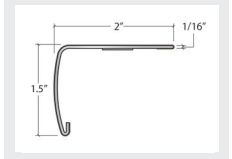

Exact-Match Moldings

Stocked and Sold by Next Floor

Canada Version

Amazing 537

3 in 1 with Track and Shim

Length: 94" (238.7 cm)
Pieces/Carton: 20
Lb/Carton: 35
Cartons/Pallet: 36
Lb/Pallet: 1260

Tall Stair Nose Cap

Length: 94" (238.7 cm)
Pieces/Carton: 10
Lb/Carton: 20
Cartons/Pallet: 80
Lb/Pallet: 1600

Product Colour	3 in 1 with Track & Shim SKU Number	Tall Stair Nose Cap SKU Number
537 006 Espresso Oak	TH537006	TN537006
537 047 Arctic Oak	TH537047	TN537047
537 048 Nickle Finished Oak	TH537048	TN537048
537 005 Country Squire	TH537005	TH537005
537 060 Naturally Oiled Oak	TH537060	TN537060
537 054 Smokey Oak	TH537054	TH537054
537 412 Tavern Oak	TH537412	TN537412
537 824 Cabin Multi-Strip	TH537824	TN537824