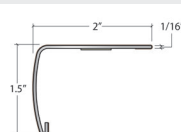

Showing Tavern Oak for Trim Reference

Coordinating Moldings

USA Special Order Moldings Available from Versatrim

Canada Version

Amazing 537

SlimTrim with Track and Shim

VersaEdge Extra Tall

Moisture Proof Quarter Round