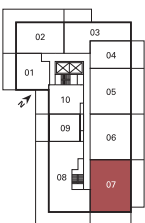

LPH7

807
2 Bedroom + Den
1,233 sq.ft.
549 sq.ft. Terrace

8TH FLOOR

Furniture not included. Actual floor area may differ from stated floor area; see APS for details. Keyplans are for location only. Suite numbering and balcony locations may change between floors. Floorplans may be mirrored in building. All prices, sizes and specifications are subject to change without notice. E.&O.E