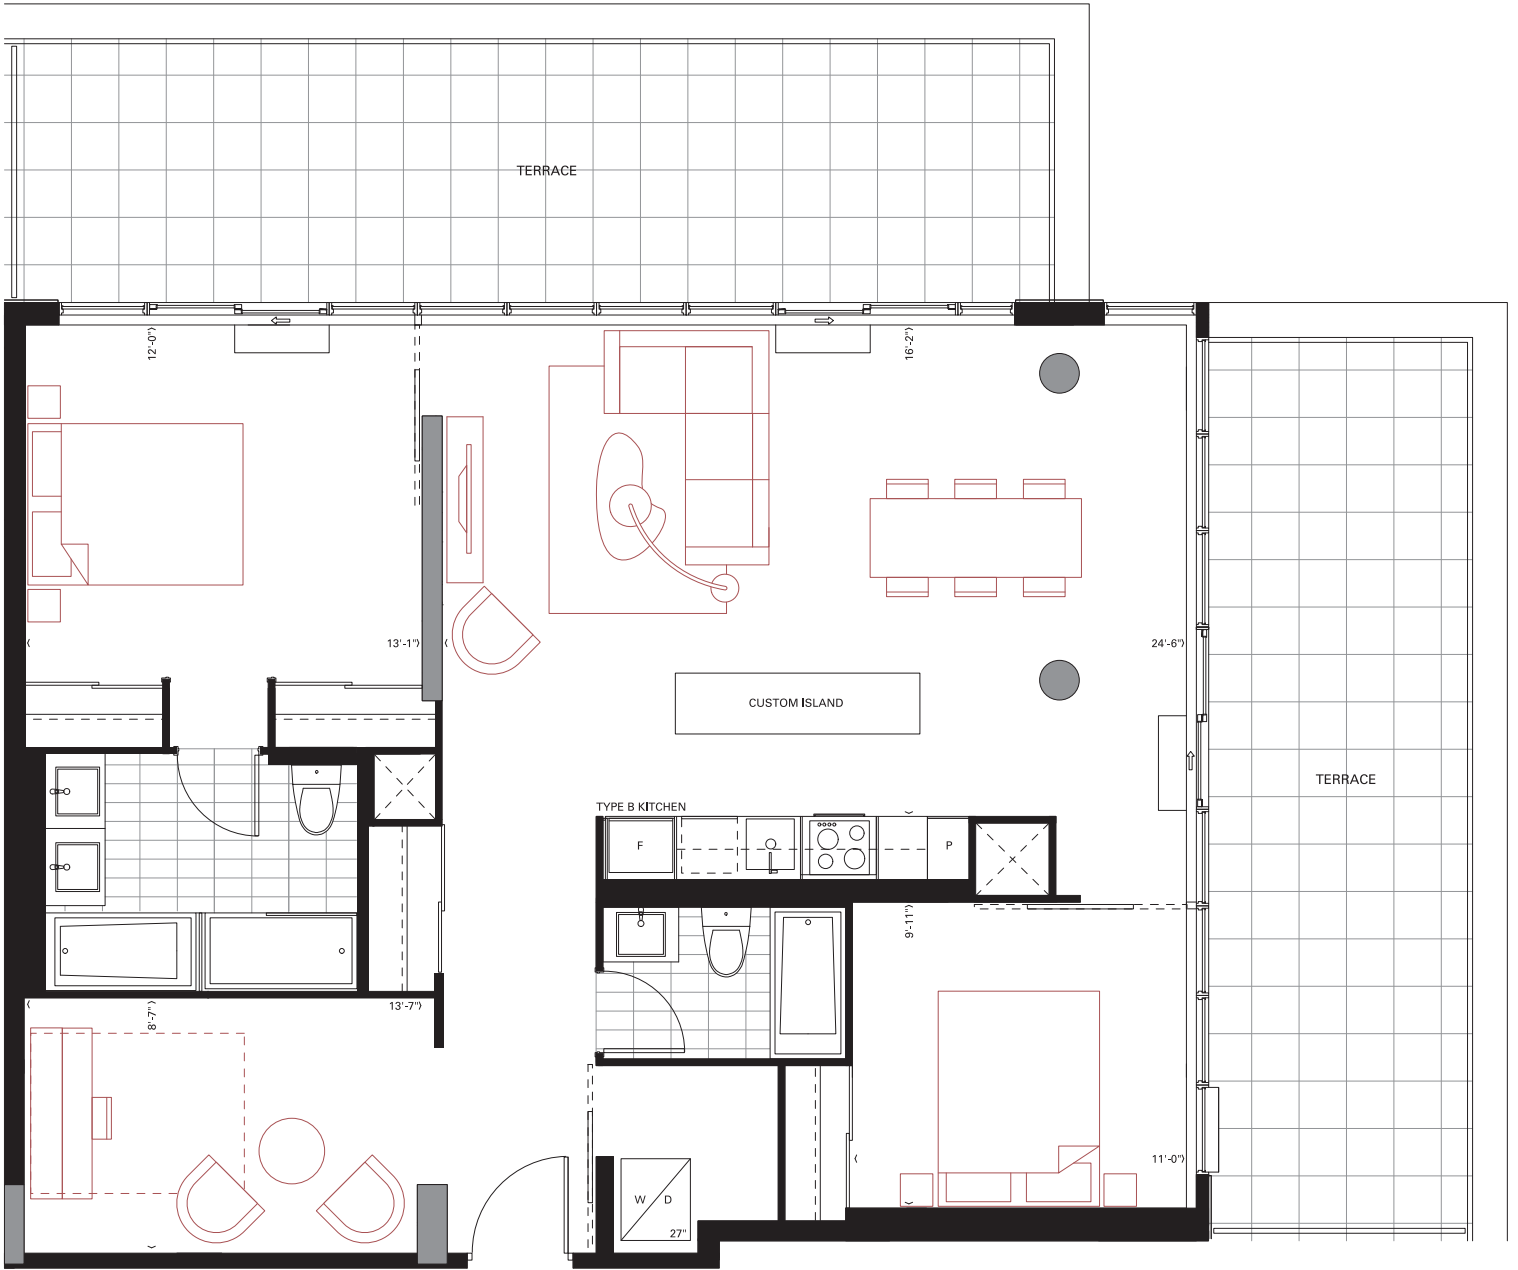

LPH7

807
2 Bedroom + Den
1,233 sq.ft.
549 sq.ft. Terrace

8TH FLOOR

Furniture not included. Actual floor area may differ from stated floor area; see APS for details. Keyplans are for location only. Suite numbering and balcony locations may change between floors. Floorplans may be mirrored in building. All prices, sizes and specifications are subject to change without notice. E.&O.E