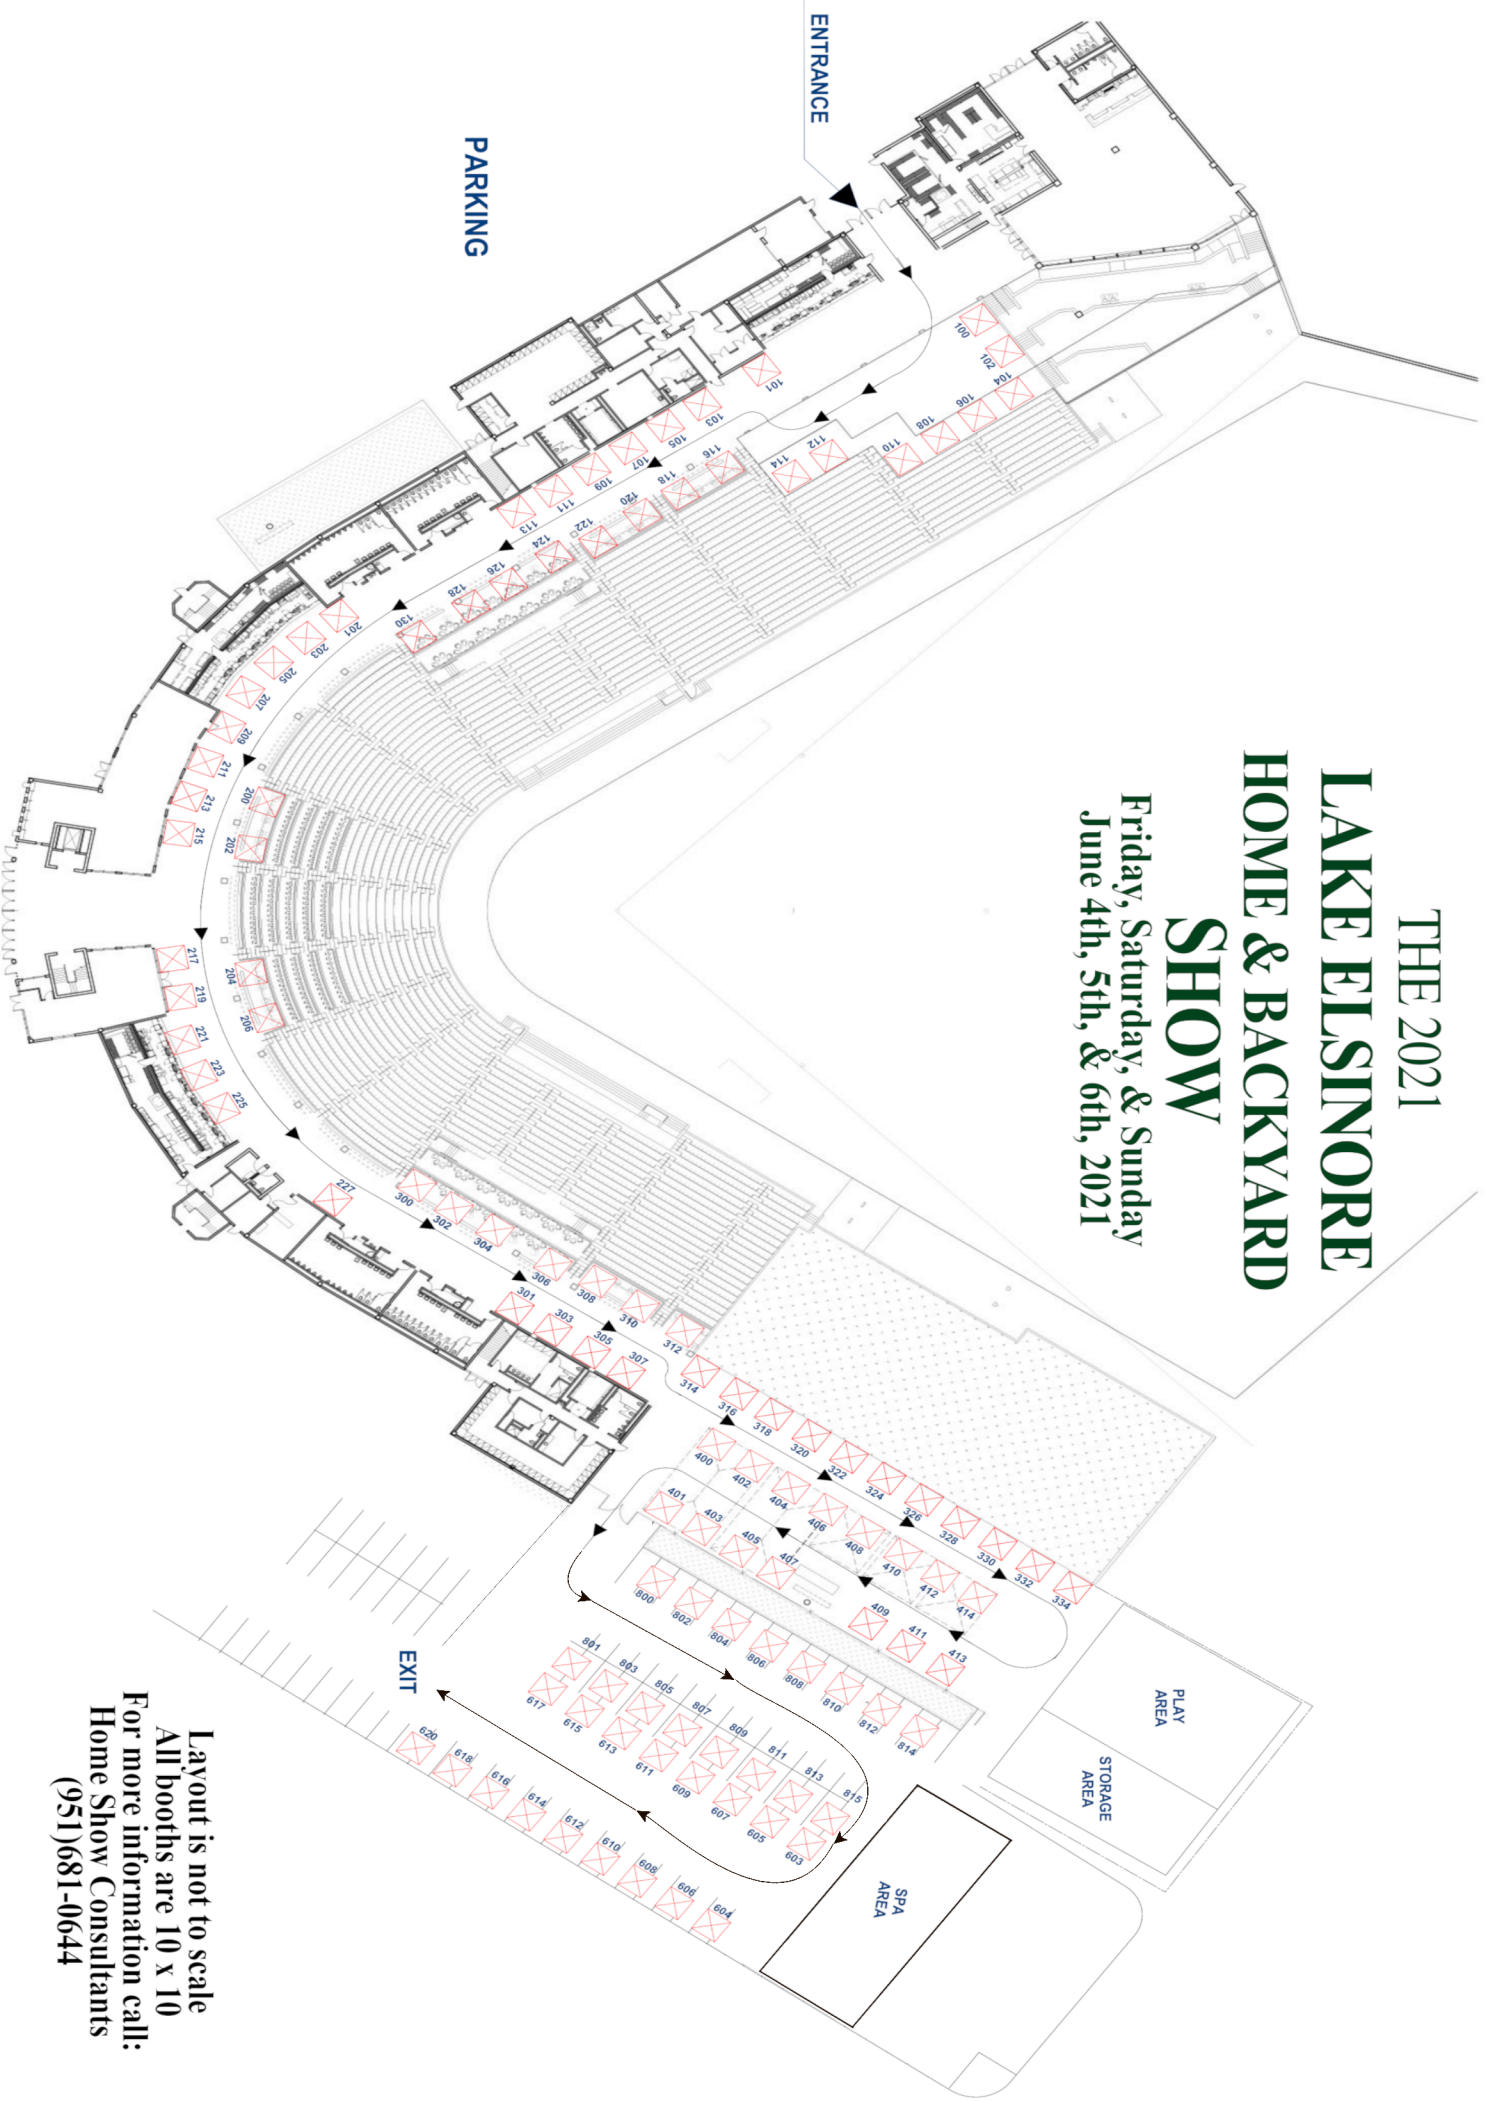

*THE*  
*POMONA FALL*  
**Home Show**

Friday, Saturday, & Sunday  
October 15th, 16th, & 17th, 2021

Layout is not to scale  
All booths are 10' x 10'

Home Show Consultants  
7900 Limonite Ave. #G-233  
Riverside, CA 92509

# THE OC HOME & BACKYARD SHOW

Friday, Saturday, & Sunday  
September 10<sup>th</sup>, 11<sup>th</sup> & 12<sup>th</sup>, 2021

BACK ENTRANCE

**ANAHEIM  
CONVENTION  
CENTER  
HALL D**

Layout is not  
to scale  
All booths  
are 10' x 10'

# HOME & BACKYARD SHOW

July 9th, 10th, & 11th, 2021

Layout is not to scale  
For More Information Call: 951-681-0644

THE 2021  
**LAKE ELSINORE**  
**HOME & BACKYARD**  
**SHOW**  
 Friday, Saturday, & Sunday  
 June 4th, 5th, & 6th, 2021