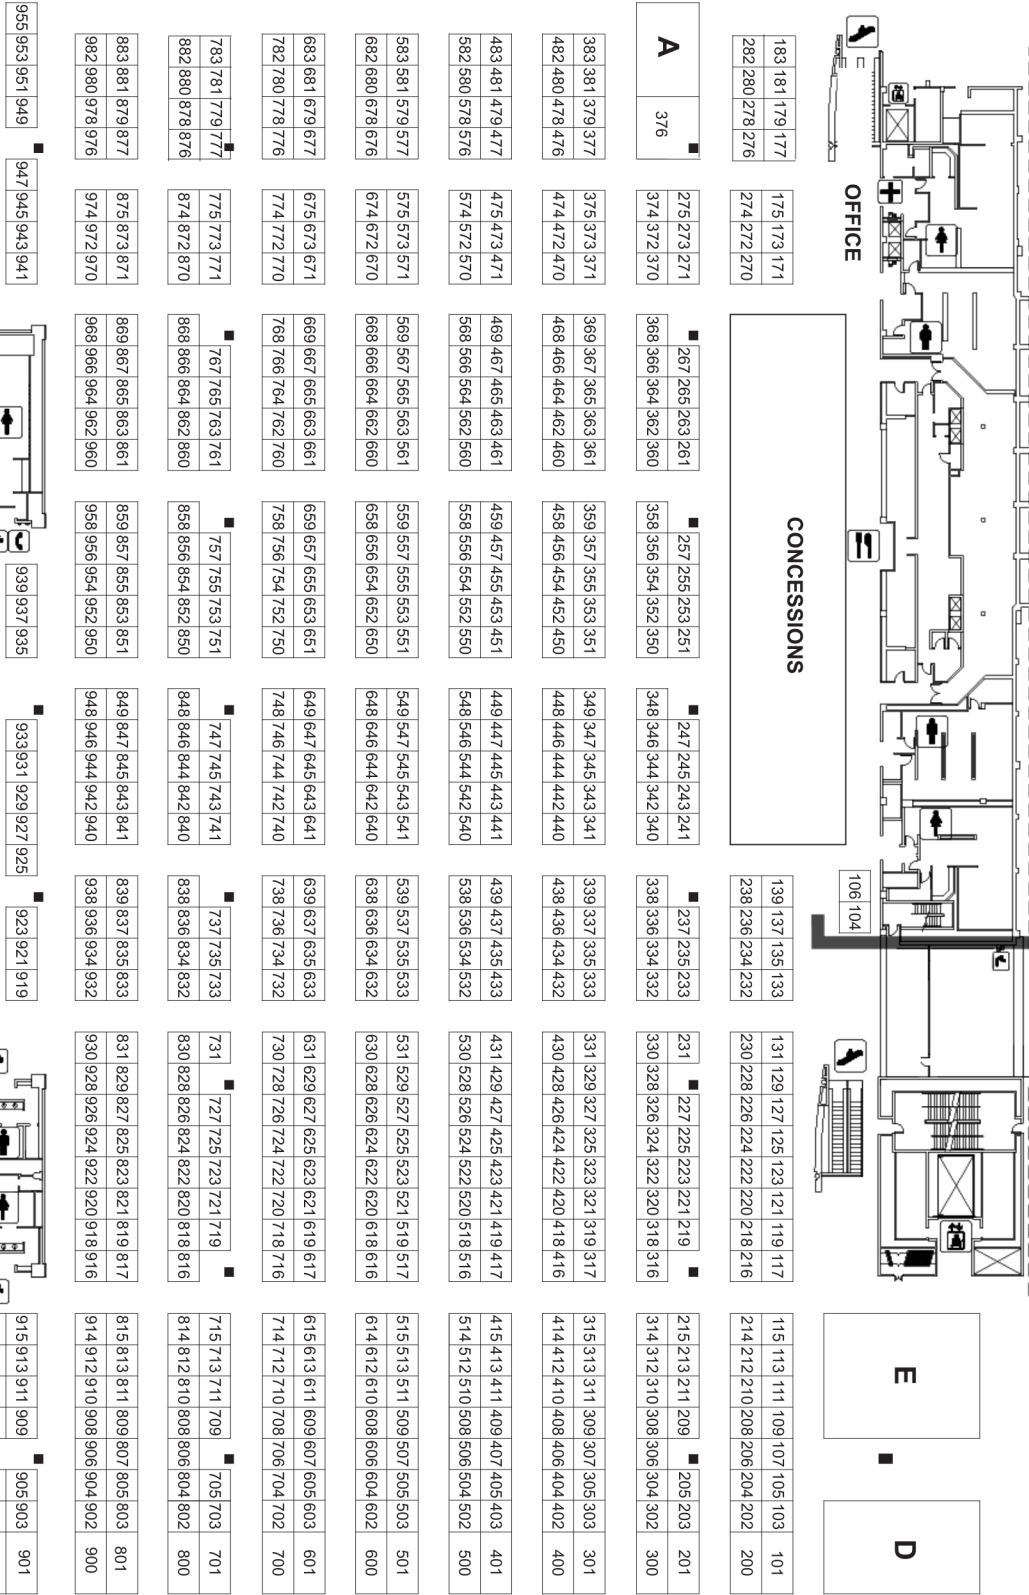

# THE OC HOME & BACKYARD SHOW

Friday, Saturday, & Sunday  
September 10<sup>th</sup>, 11<sup>th</sup> & 12<sup>th</sup>, 2021

BACK ENTRANCE

**ANAHEIM  
CONVENTION  
CENTER  
HALL D**

Layout is not  
to scale  
All booths  
are 10' x 10'

Home Show  
Consultants  
For More  
Information Call:  
**951-681-0644**

SECONDARY  
ENTRANCE

MAIN  
ENTRANCE

THE 2021  
RIVERSIDE