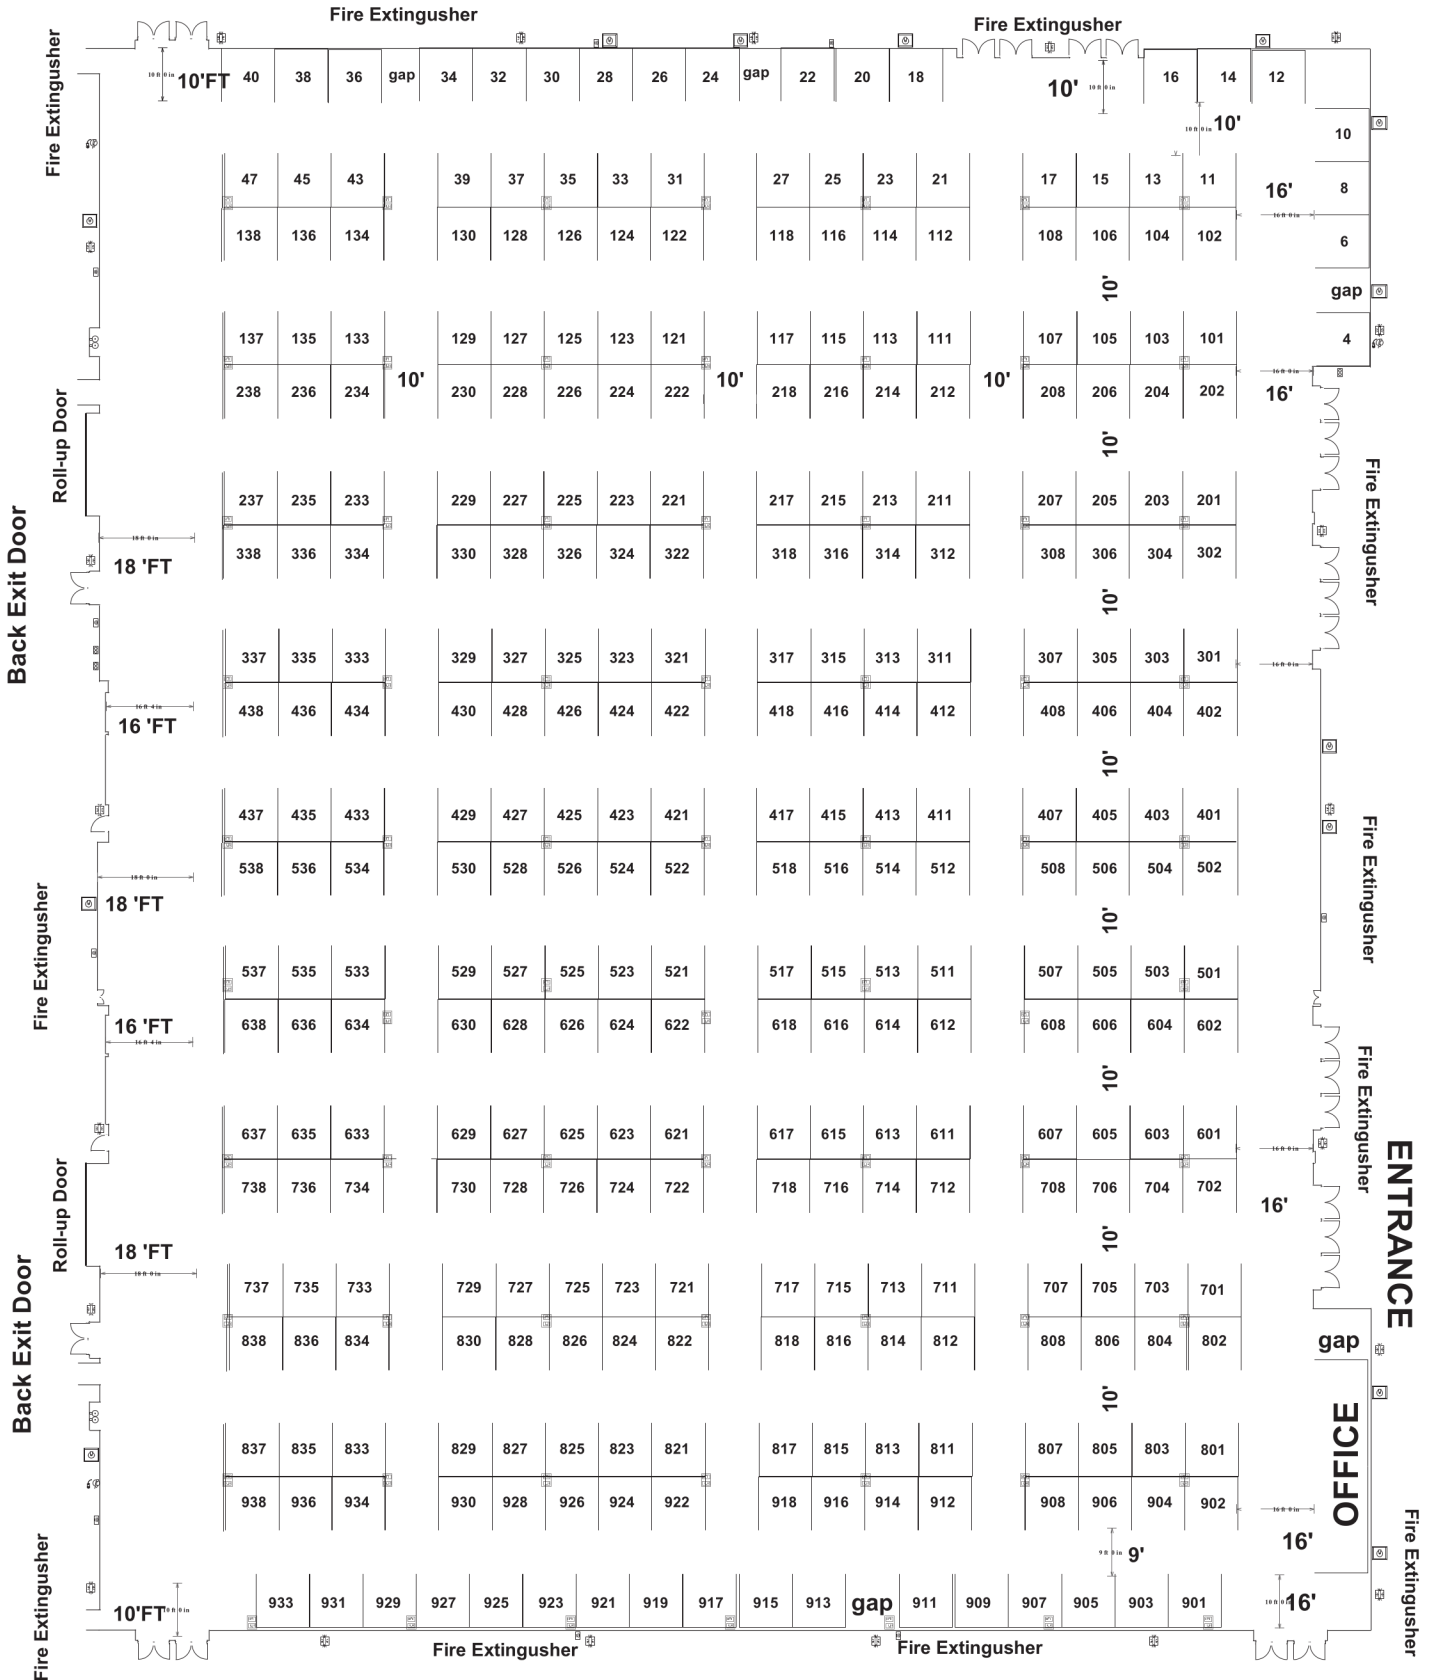

*THE*  
*POMONA FALL*  
**Home Show**

Friday, Saturday, & Sunday  
October 15th, 16th, & 17th, 2021

Layout is not to scale  
All booths are 10' x 10'

Home Show Consultants  
7900 Limonite Ave. #G-233  
Riverside, CA 92509

# THE ONTARIO HOME & BACKYARD SHOW

Ontario Convention Center  
September 24th, 25th, & 26th, 2021  
Exhibit Hall A & B

All booths 10' x 10'

# THE OC HOME & BACKYARD SHOW

Friday, Saturday, & Sunday  
September 10<sup>th</sup>, 11<sup>th</sup> & 12<sup>th</sup>, 2021

BACK ENTRANCE

**ANAHEIM  
CONVENTION  
CENTER  
HALL D**

Layout is not  
to scale  
All booths  
are 10' x 10'