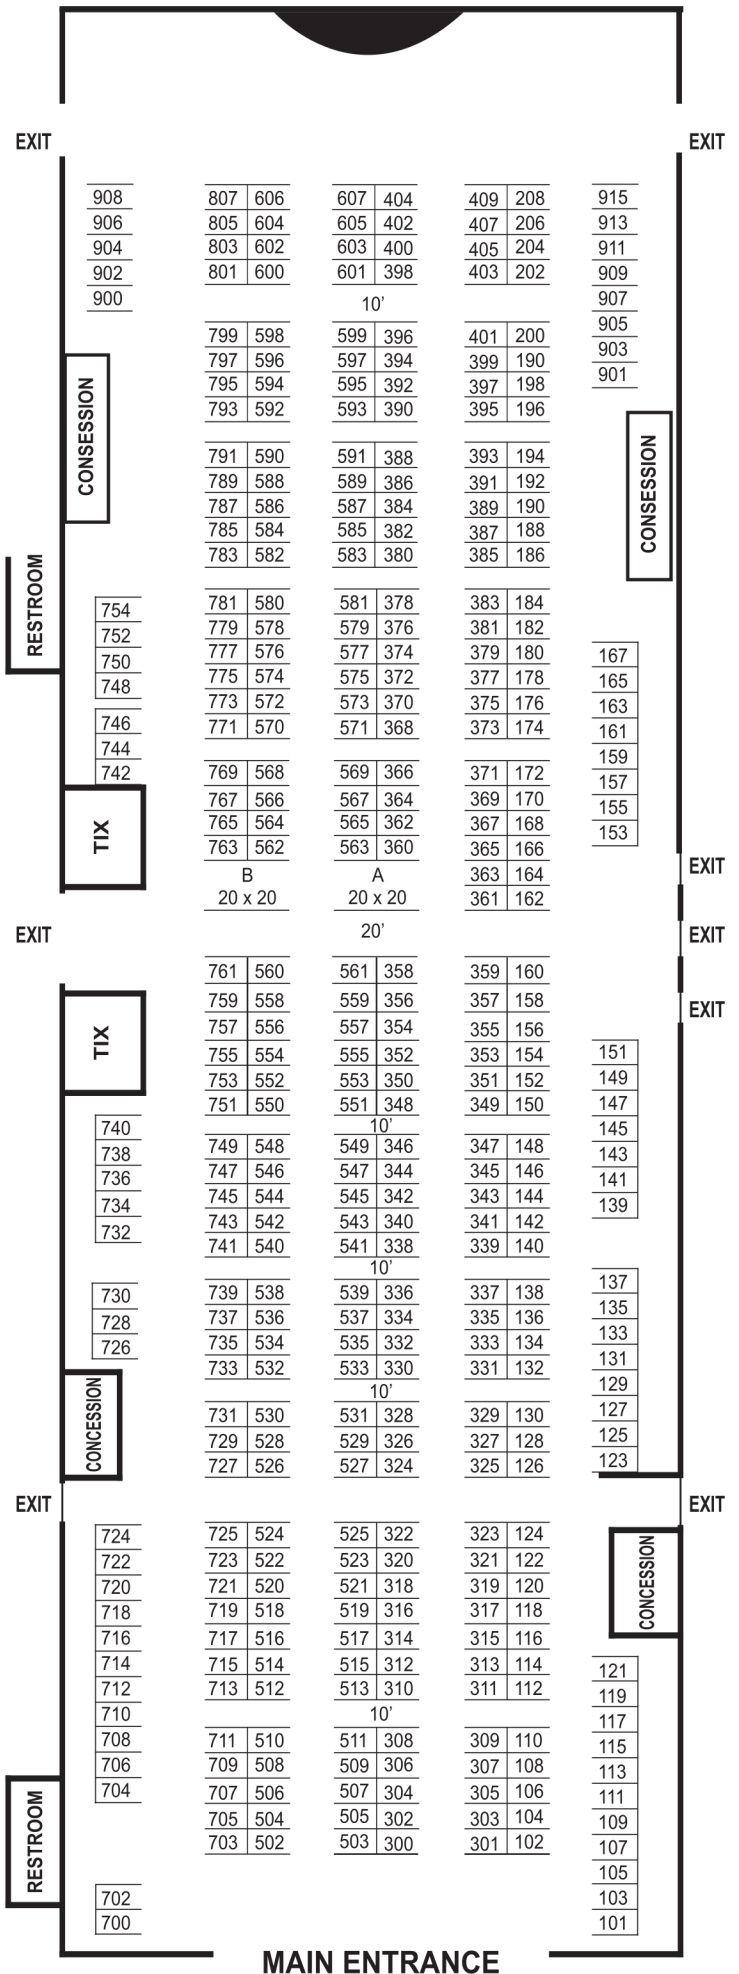

Layout is not to scale
All booths are 10' x 10'

Home Show Consultants
7900 Limonite Ave. #G-233
Riverside, CA 92509

For More Information Call:
951-681-0644