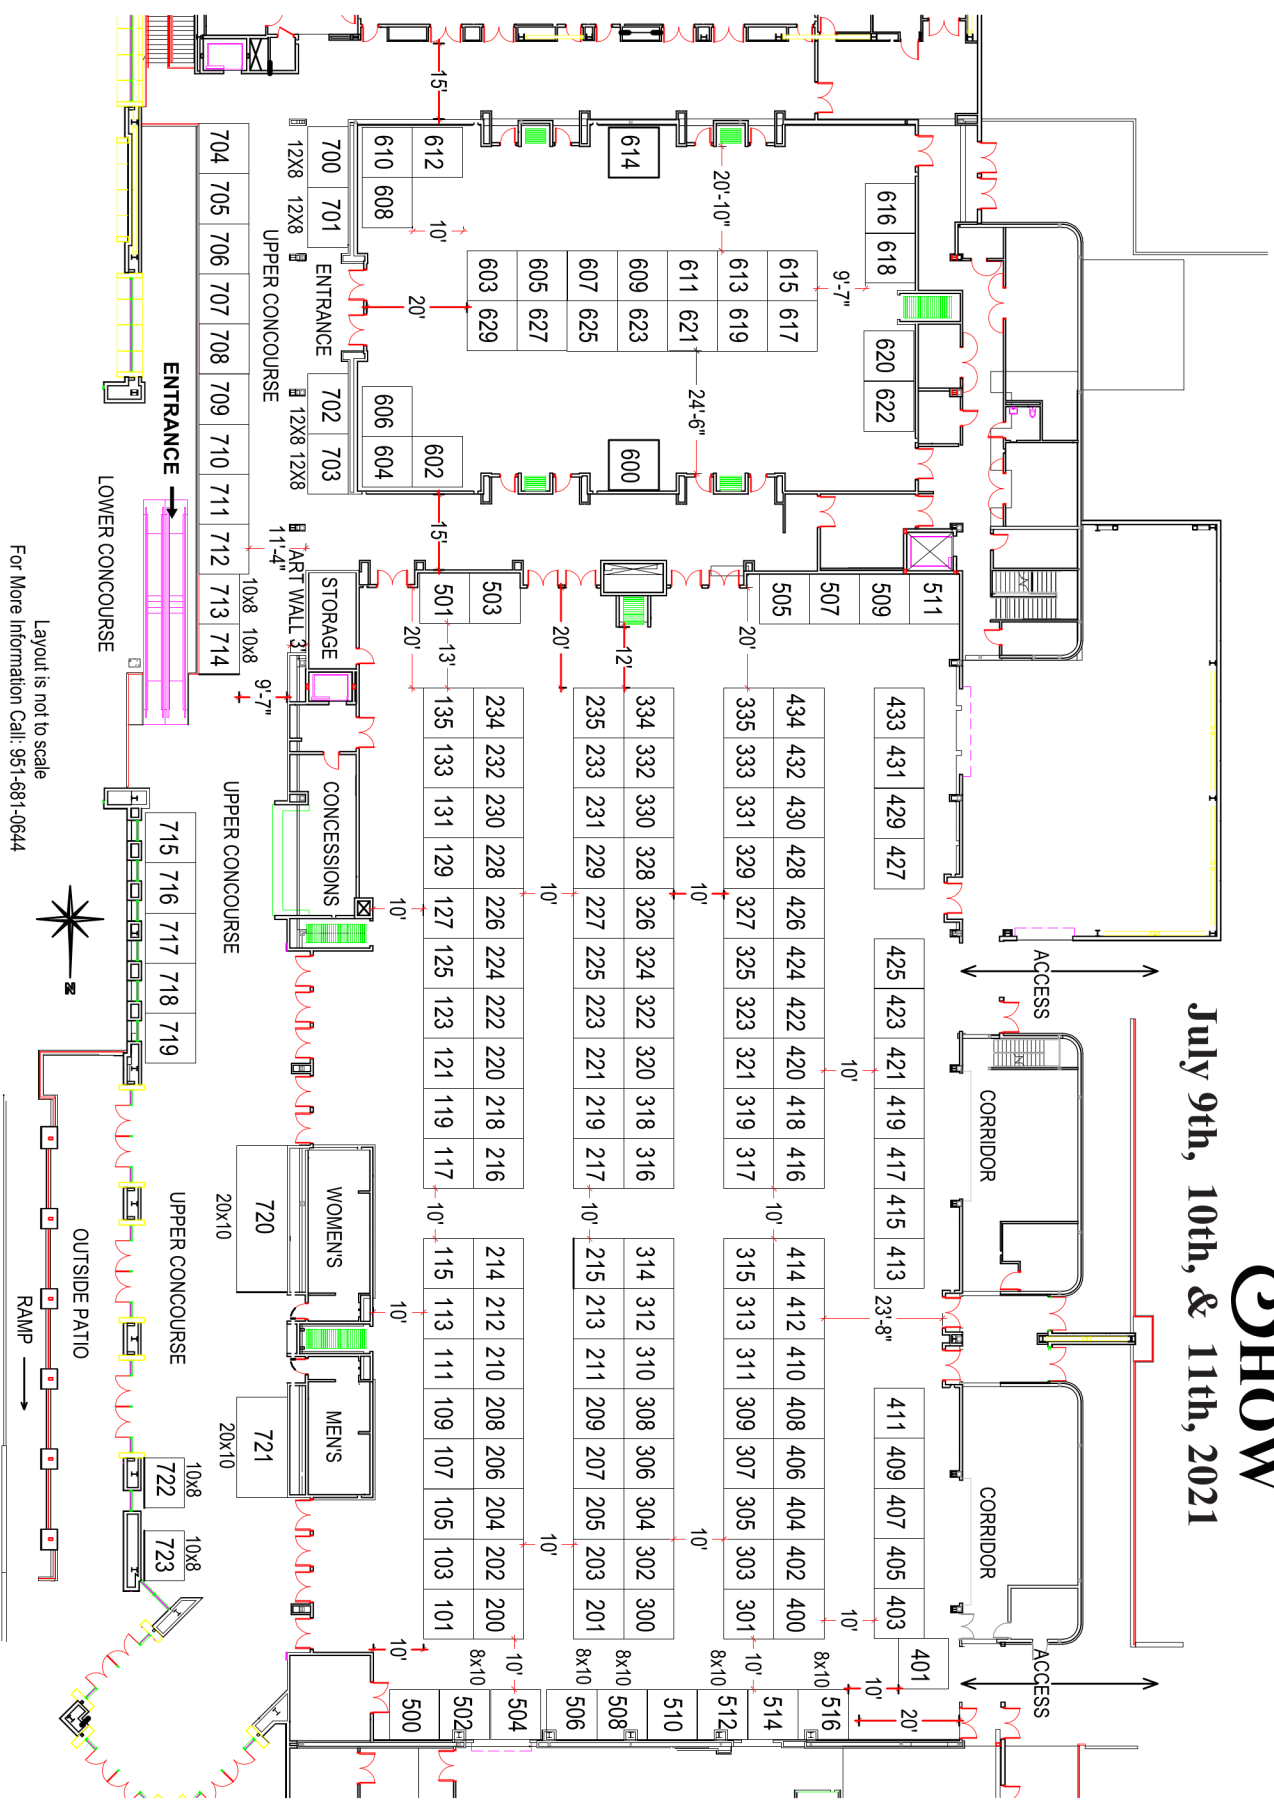

THE 2021
RIVERSIDE

HOME & BACKYARD SHOW

July 9th, 10th, & 11th, 2021

Layout is not to scale
For More Information Call: 951-681-0644