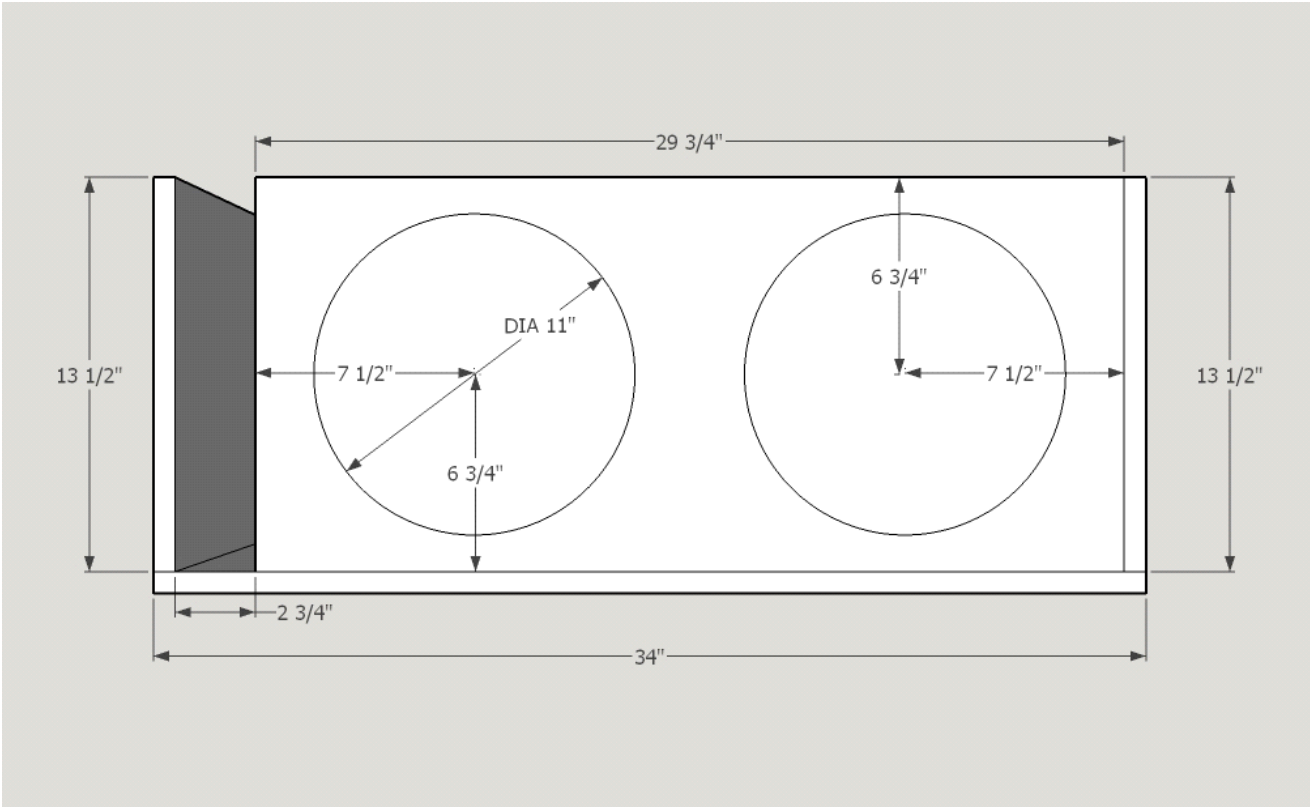

## Bass Reflex - 2 DC Level 3 12's

15h/34w/16d

Net Volume: 2.51ft<sup>3</sup>

Port Tuning: 32.8hz

Port Area: 2.75" x 13.5" (37.13in<sup>2</sup>)

Speaker Cutout: 11" ID, 12.5" OD.

## Top/Bottom

34" x 16" (x2)

## Rear

32 1/2" x 13 1/2" (x1)

## Sides

16" x 13 1/2" (x2)