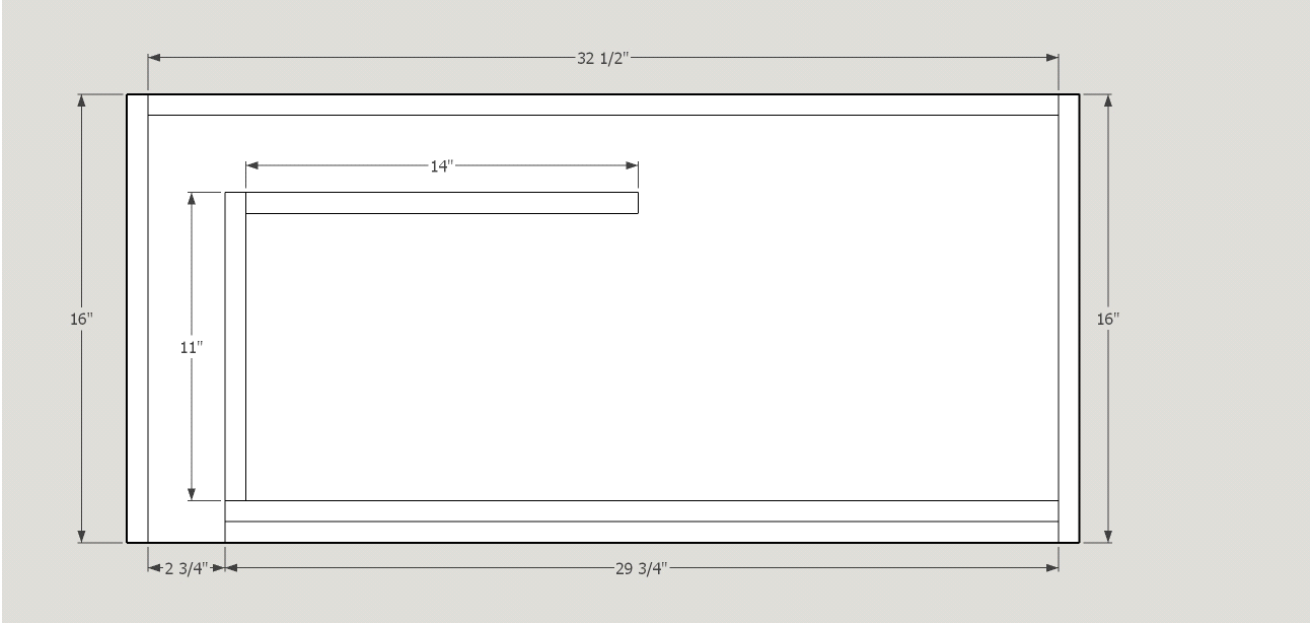

## Bass Reflex - 2 DC Level 3 12's

15h/34w/16d

Net Volume: 2.51ft<sup>3</sup>

Port Tuning: 32.8hz

Port Area: 2.75" x 13.5" (37.13in<sup>2</sup>)

Speaker Cutout: 11" ID, 12.5" OD.

## Top/Bottom

34" x 16" (x2)

## Rear

32 1/2" x 13 1/2" (x1)

## Sides

16" x 13 1/2" (x2)