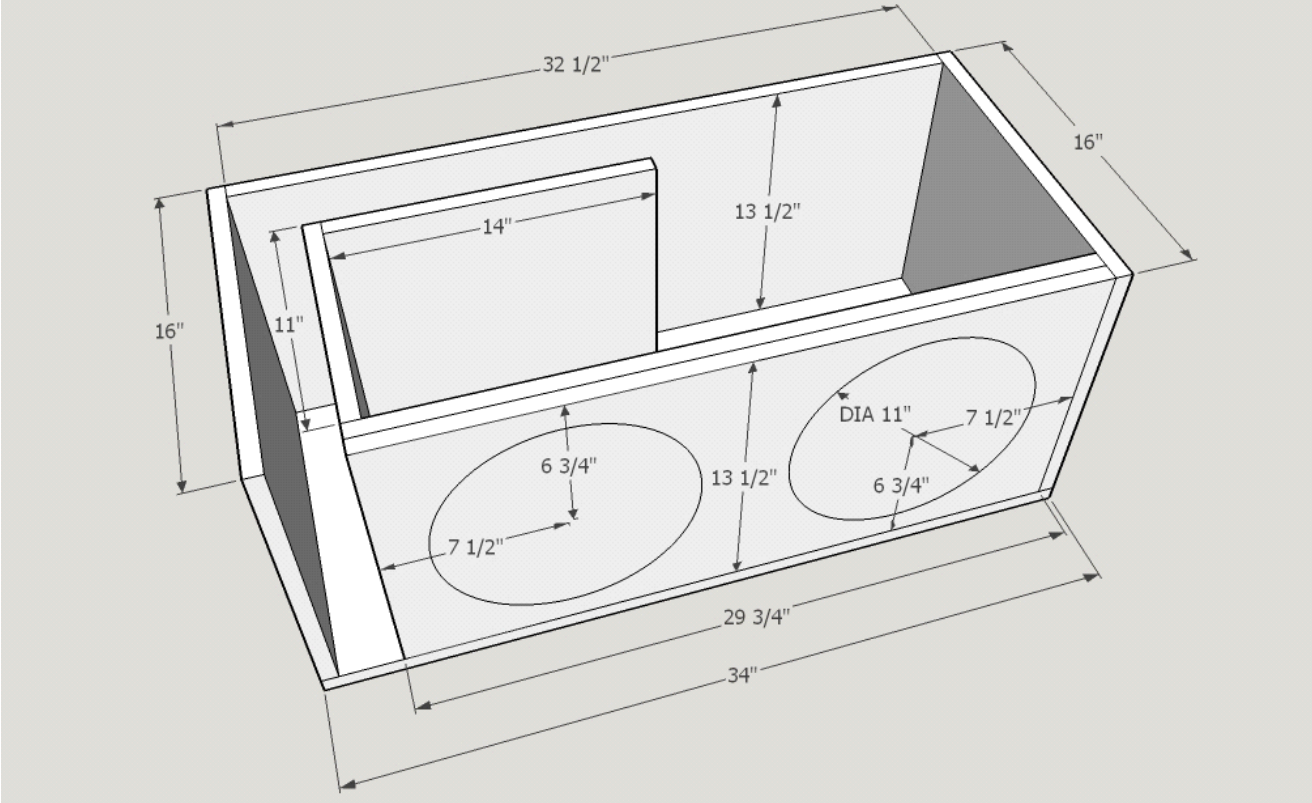

## Bass Reflex - 2 DC Level 3 12's

15h/34w/16d

Net Volume: 2.51ft<sup>3</sup>

Port Tuning: 32.8hz

Port Area: 2.75" x 13.5" (37.13in<sup>2</sup>)

Speaker Cutout: 11" ID, 12.5" OD.

## Top/Bottom

34" x 16" (x2)

## Rear

32 1/2" x 13 1/2" (x1)

## Sides

16" x 13 1/2" (x2)