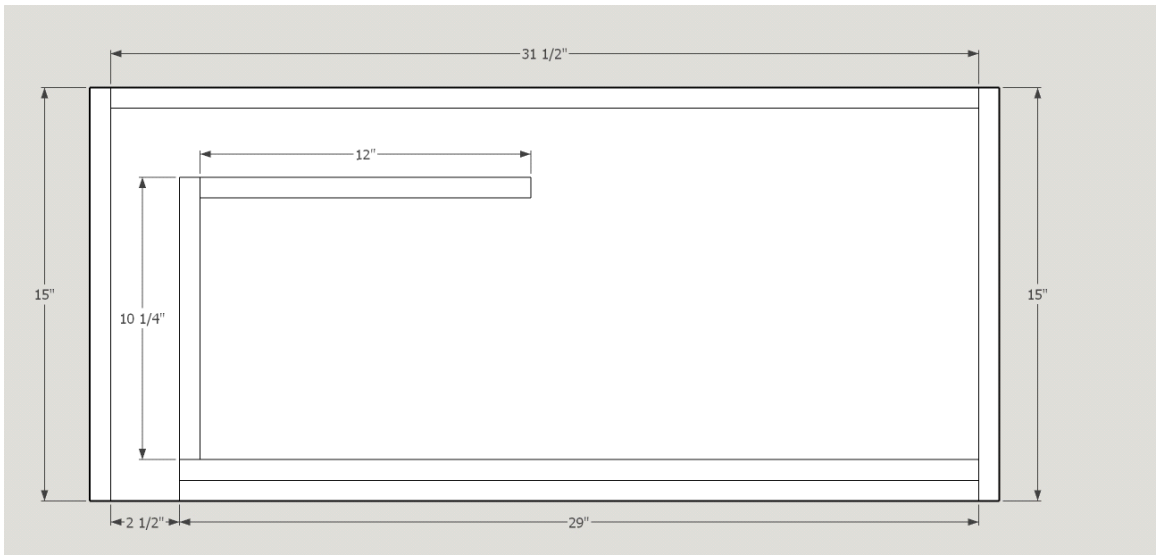

Bass Reflex - 2 DC Level 3 10's

13h/33w/15d

Net Volume: 2.01ft³

Port Tuning: 34.3hz

Port Area: 2.5" x 11.5" (28.75in²)

Speaker Cutout: 9.35"

Cut List

Top/Bottom

33" x 15" (x2)

Rear

31 1/2" x 11 1/2" (x1)

Sides

15" x 11 1/2" (x2)

Front

29" x 11 1/2" (x2)

Port

10 1/4" x 11 1/2" (x1)

12" x 11 1/2" (x1)

Dustin Bechtel, Elite Enclosure Designs.