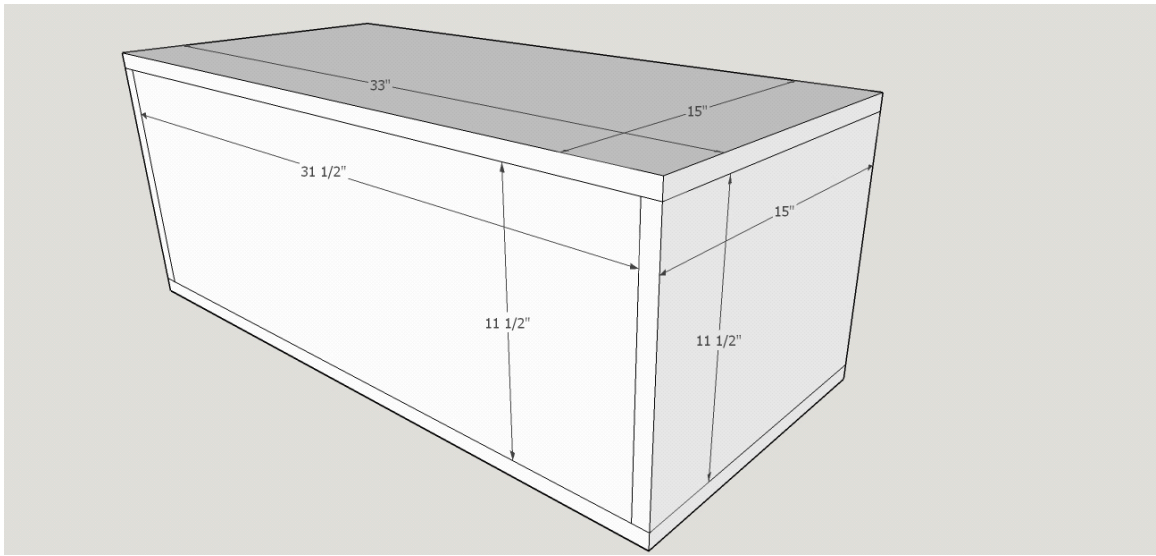

Bass Reflex - 2 DC Level 3 10's

13h/33w/15d

Net Volume: 2.01ft³

Port Tuning: 34.3hz

Port Area: 2.5" x 11.5" (28.75in²)

Speaker Cutout: 9.35"

Cut List

Top/Bottom

33" x 15" (x2)

Rear

31 1/2" x 11 1/2" (x1)

Sides

15" x 11 1/2" (x2)

Front

29" x 11 1/2" (x2)

Port

10 1/4" x 11 1/2" (x1)

12" x 11 1/2" (x1)

Dustin Bechtel, Elite Enclosure Designs.