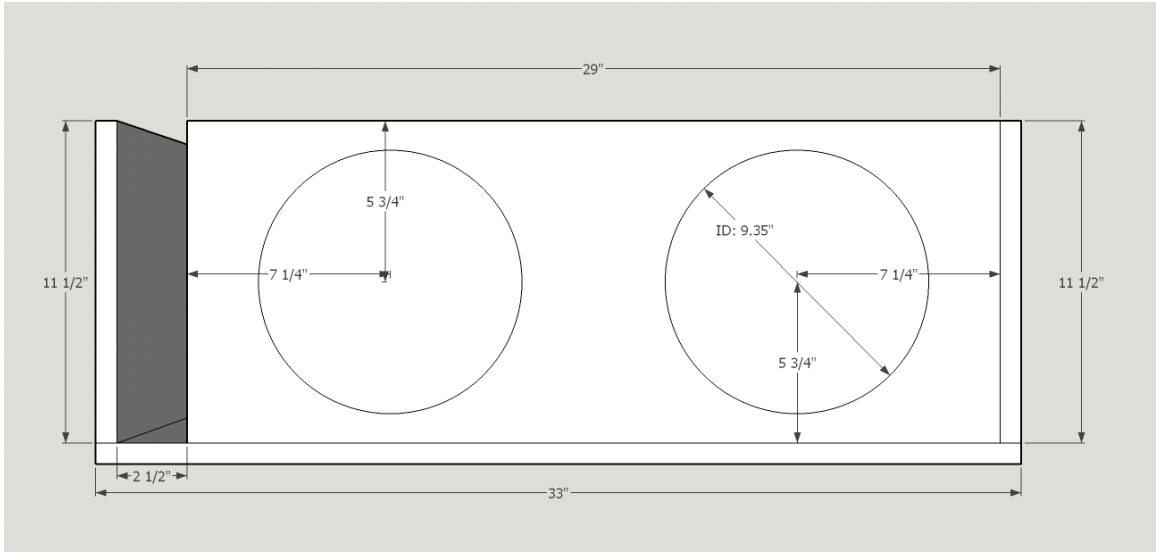

Bass Reflex - 2 DC Level 3 10's

13h/33w/15d

Net Volume: 2.01ft³

Port Tuning: 34.3hz

Port Area: 2.5" x 11.5" (28.75in²)

Speaker Cutout: 9.35"

Cut List

Top/Bottom

33" x 15" (x2)

Rear

31 1/2" x 11 1/2" (x1)

Sides

15" x 11 1/2" (x2)

Front

29" x 11 1/2" (x2)

Port

10 1/4" x 11 1/2" (x1)

12" x 11 1/2" (x1)

Dustin Bechtel, Elite Enclosure Designs.