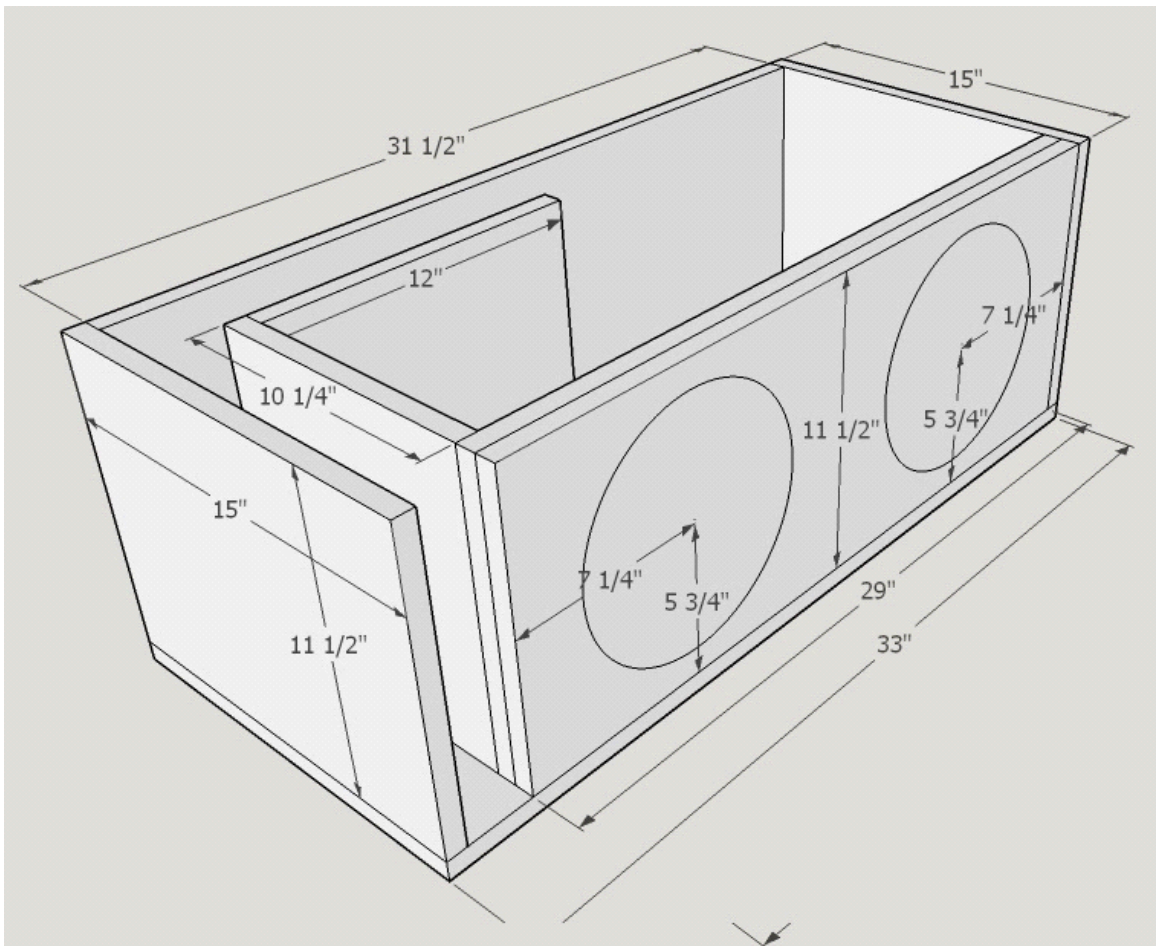

Bass Reflex - 2 DC Level 3 10's

13h/33w/15d

Net Volume: 2.01ft³

Port Tuning: 34.3hz

Port Area: 2.5" x 11.5" (28.75in²)

Speaker Cutout: 9.35"

Cut List

Top/Bottom

33" x 15" (x2)

Rear

31 1/2" x 11 1/2" (x1)

Sides

15" x 11 1/2" (x2)

Front

29" x 11 1/2" (x2)

Port

10 1/4" x 11 1/2" (x1)

12" x 11 1/2" (x1)

Dustin Bechtel, Elite Enclosure Designs.