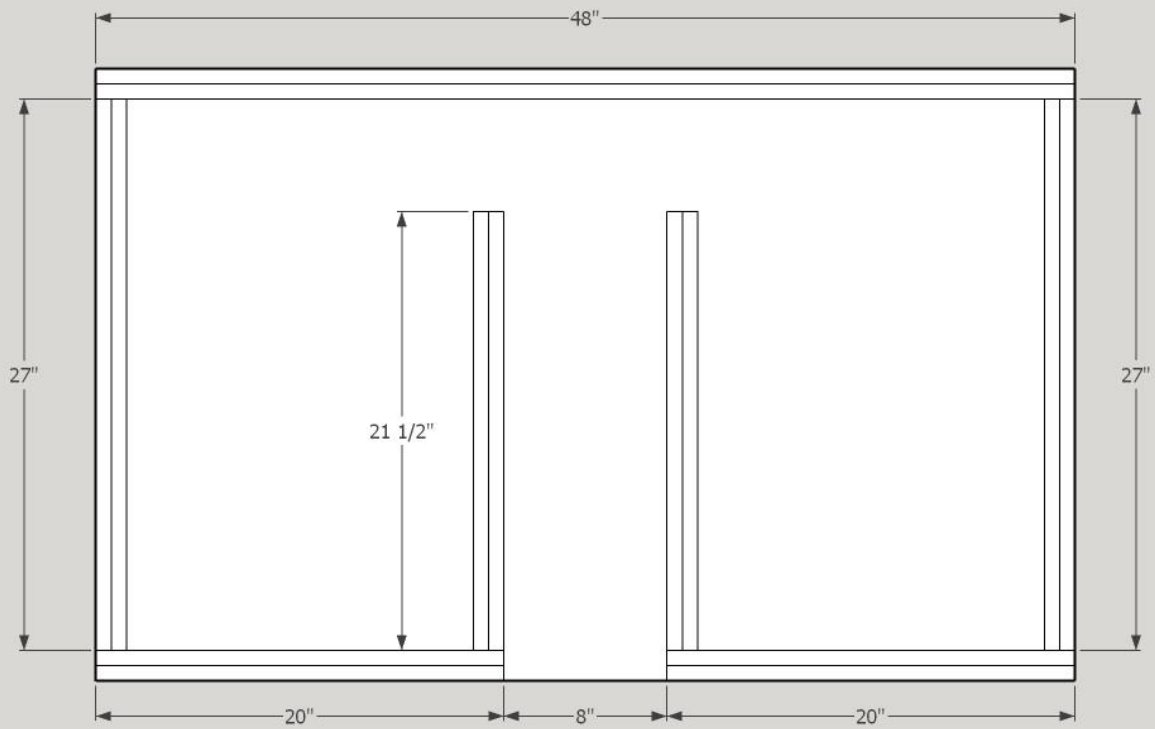

Bass Reflex 2 DC Level 3 18's

23h/48w/30d

Net Volume: 11ft³

Port Tuning: 32.3hz

Port Area: 8" x 20" (160in²)

Speaker Cutout: 16 3/4"

Elite Enclosures

Cut List

Top/Bottom

30" x 48" (x4)

Rear

48" x 20" (x2)

Sides

27" x 20" (x4)

Front

20" x 20" (x4)

Port

21 ½" x 20" (x4)

Dustin Bechtel, Elite Enclosure Designs.