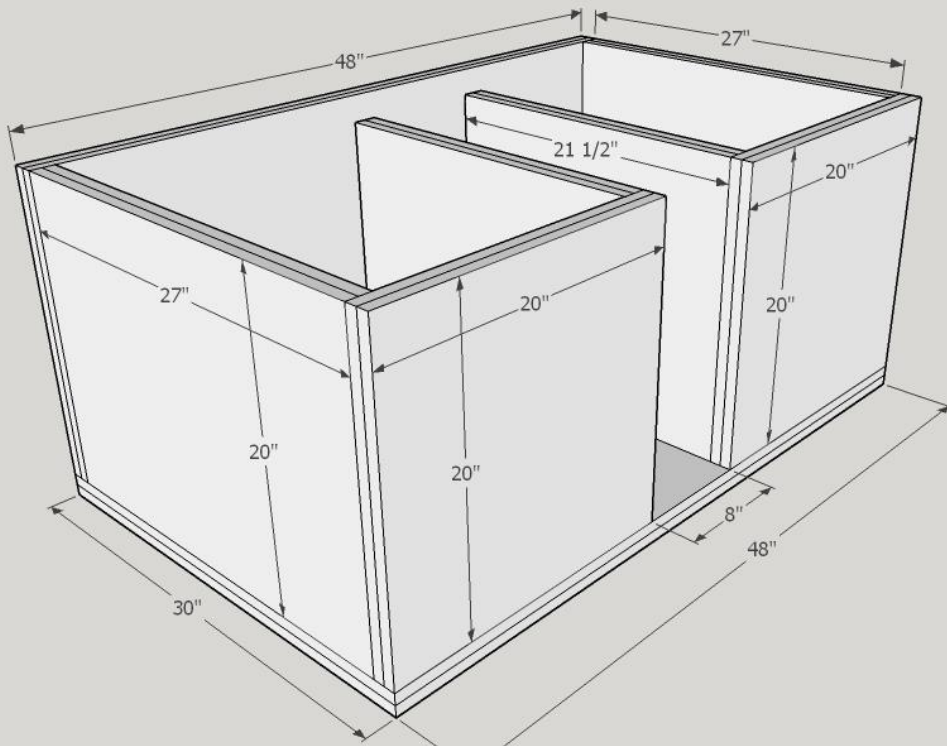

Bass Reflex 2 DC Level 3 18's

23h/48w/30d

Net Volume: 11ft³

Port Tuning: 32.3hz

Port Area: 8" x 20" (160in²)

Speaker Cutout: 16 3/4"

Elite Enclosures

Cut List

Top/Bottom

30" x 48" (x4)

Rear

48" x 20" (x2)

Sides

27" x 20" (x4)

Front

20" x 20" (x4)

Port

21 ½" x 20" (x4)

Dustin Bechtel, Elite Enclosure Designs.