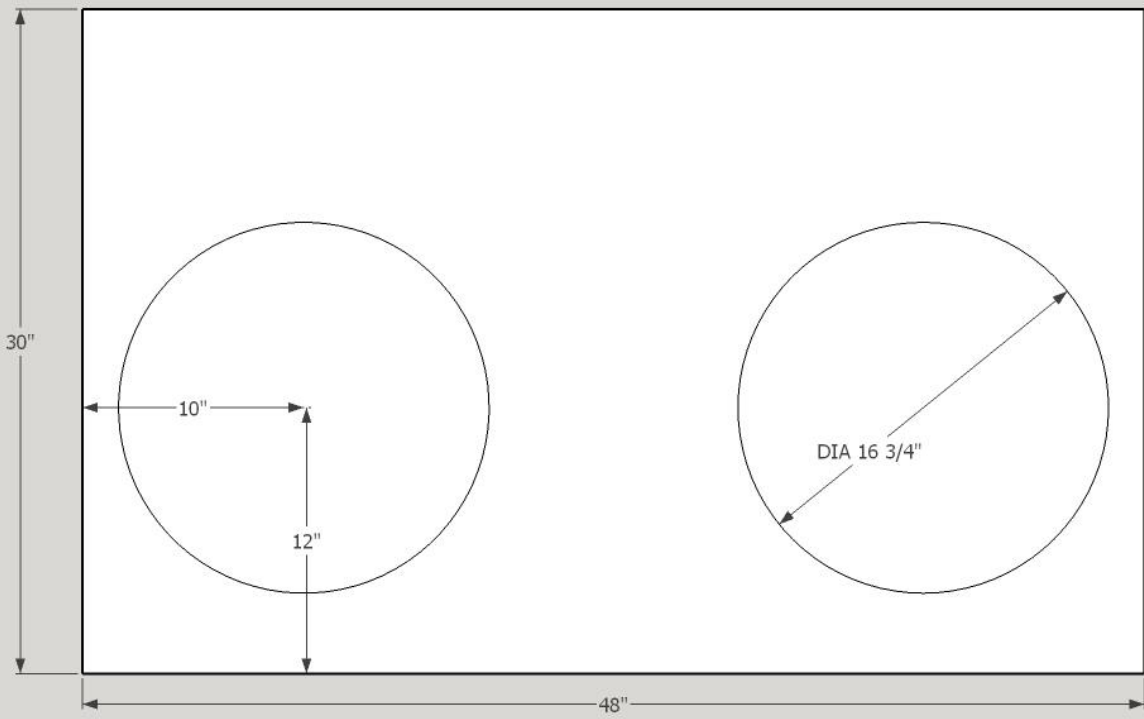

Bass Reflex 2 DC Level 3 18's

23h/48w/30d

Net Volume: 11ft³

Port Tuning: 32.3hz

Port Area: 8" x 20" (160in²)

Speaker Cutout: 16 3/4"

Elite Enclosures

Cut List

Top/Bottom

30" x 48" (x4)

Rear

48" x 20" (x2)

Sides

27" x 20" (x4)

Front

20" x 20" (x4)

Port

21 ½" x 20" (x4)

Dustin Bechtel, Elite Enclosure Designs.