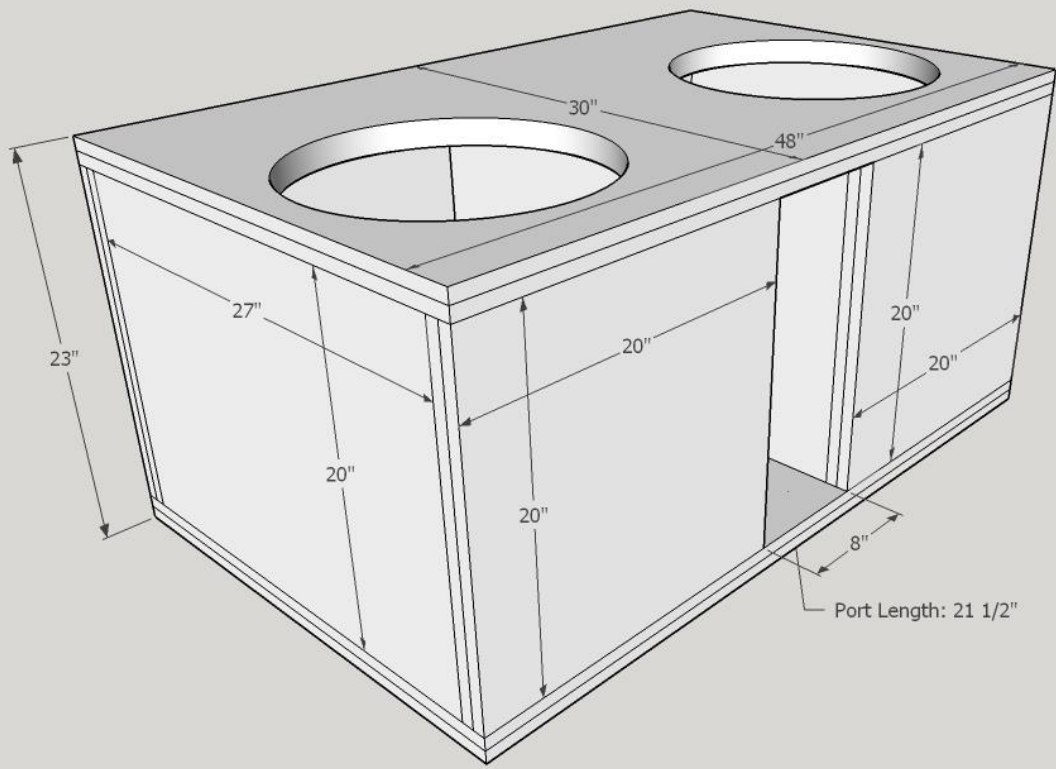

Bass Reflex 2 DC Level 3 18's

23h/48w/30d

Net Volume: 11ft³

Port Tuning: 32.3hz

Port Area: 8" x 20" (160in²)

Speaker Cutout: 16 3/4"

Elite Enclosures

Cut List

Top/Bottom

30" x 48" (x4)

Rear

48" x 20" (x2)

Sides

27" x 20" (x4)

Front

20" x 20" (x4)

Port

21 ½" x 20" (x4)

Dustin Bechtel, Elite Enclosure Designs.