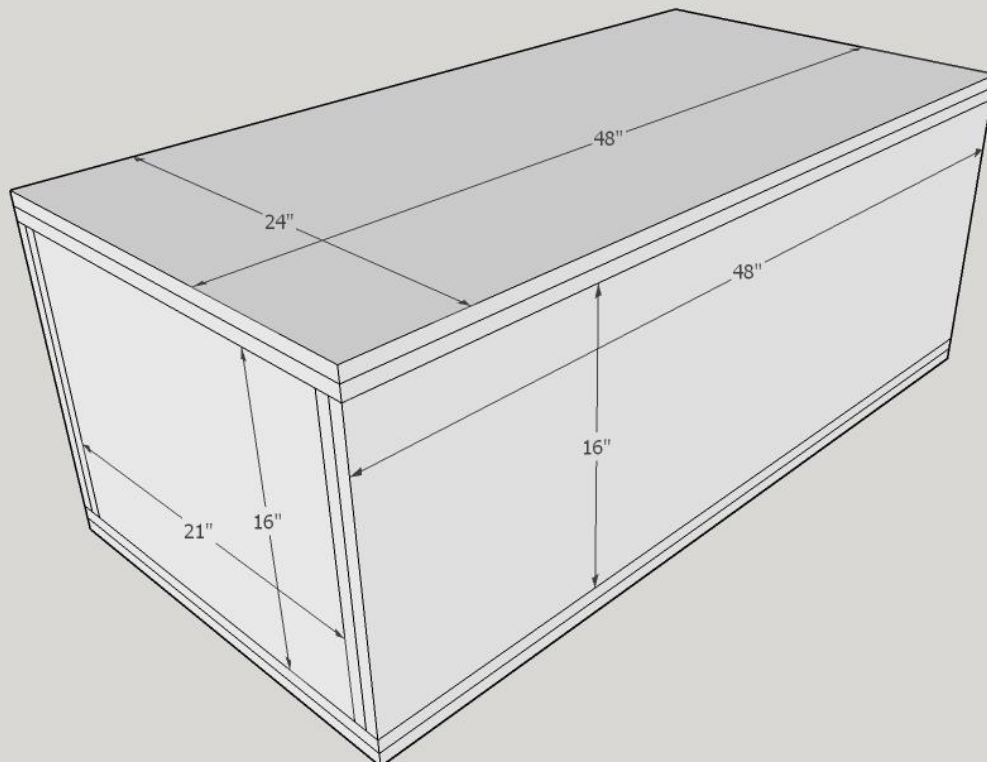

Bass Reflex – 2 DC LVL 5 15's

19h/48w/24d

Net Volume: 6.5ft³

Port Tuning: 31.9hz

Port Area: 16" x 6" x 28" (96in² port area)

Speaker Cutout: 14.25"

Cut List

Top/Bottom

24" x 48" (x4)

Rear

48" x 16" (x2)

Front

21" x 16" (x4)

Sides

21" x 16" (x4)

Port

18" x 16" (x4)

4" x 16" (x4)

Bracing

3 9/16" x 16" (x2) – Center 45

3 1/2" x 16" (x4) – 45's

Dustin Bechtel, Elite Enclosure Designs.