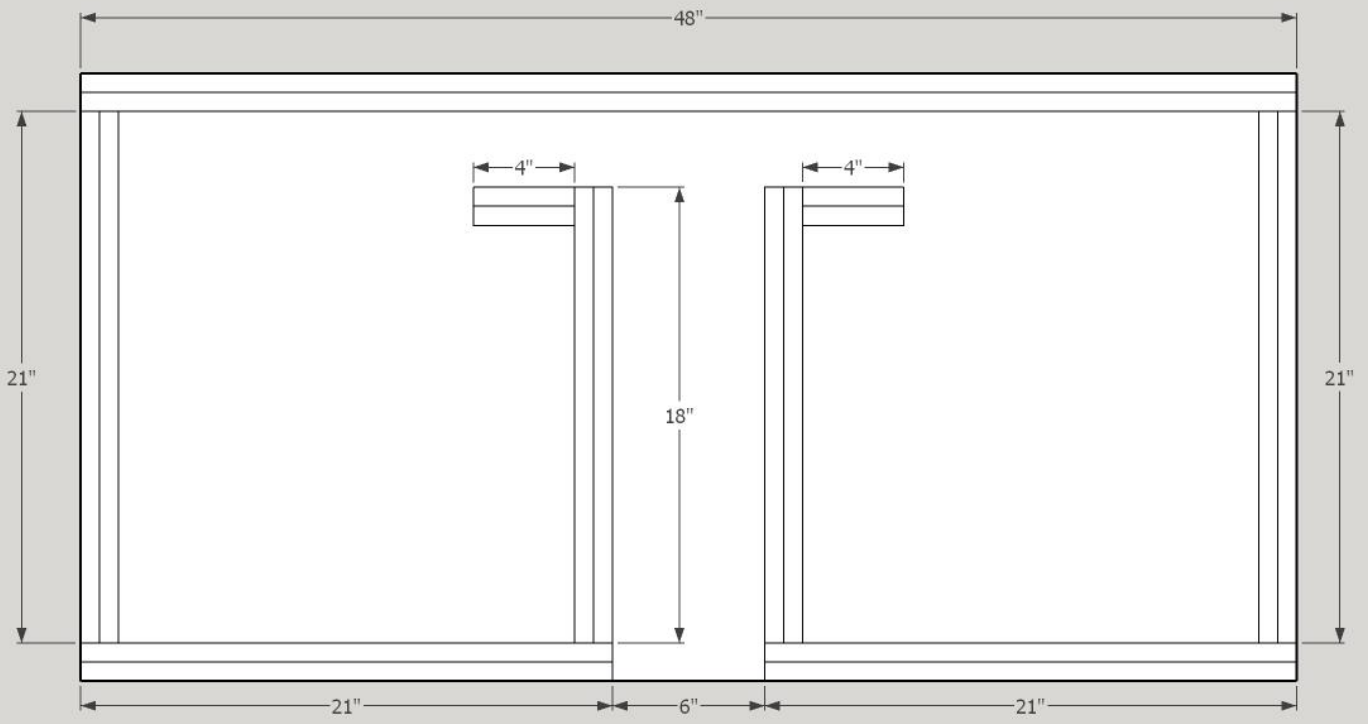

Bass Reflex – 2 DC LVL 5 15's

19h/48w/24d

Net Volume: 6.5ft³

Port Tuning: 31.9hz

Port Area: 16" x 6" x 28" (96in² port area)

Speaker Cutout: 14.25"

Cut List

Top/Bottom

24" x 48" (x4)

Rear

48" x 16" (x2)

Front

21" x 16" (x4)

Sides

21" x 16" (x4)

Port

18" x 16" (x4)

4" x 16" (x4)

Bracing

3 9/16" x 16" (x2) – Center 45

3 1/2" x 16" (x4) – 45's

Dustin Bechtel, Elite Enclosure Designs.