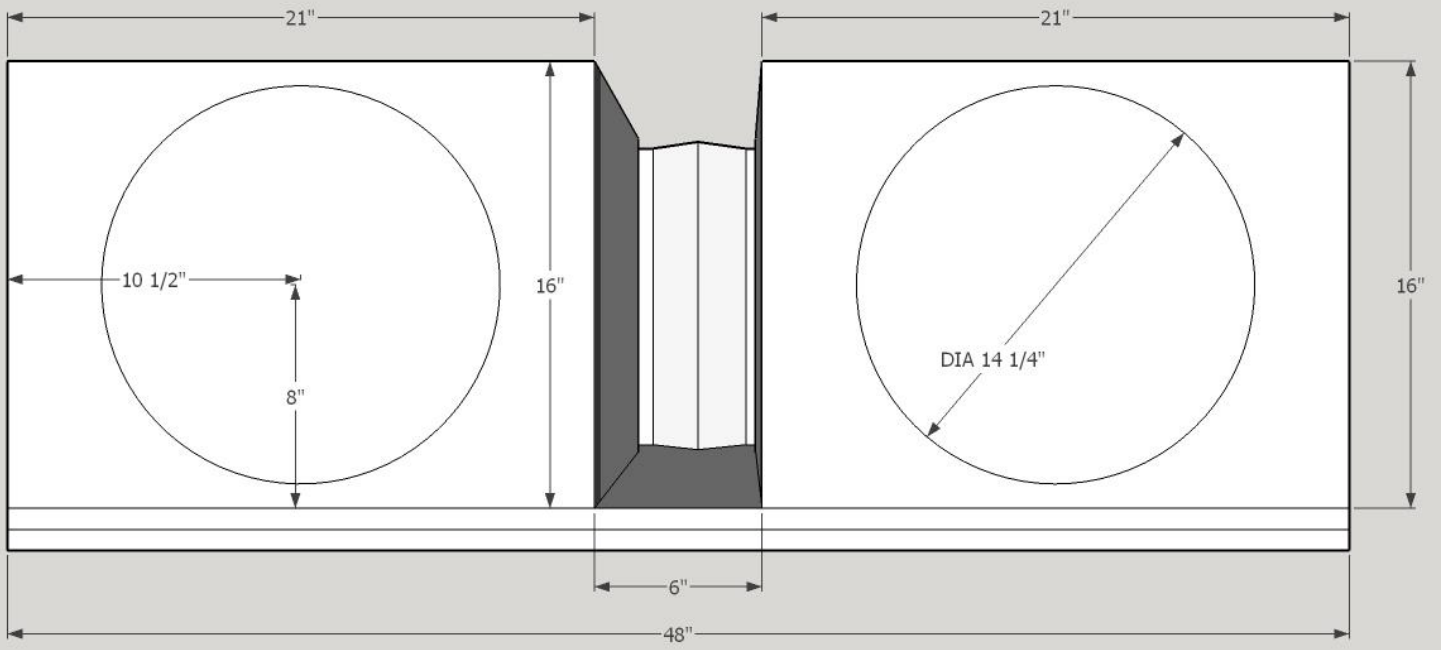

Bass Reflex – 2 DC LVL 5 15's

19h/48w/24d

Net Volume: 6.5ft³

Port Tuning: 31.9hz

Port Area: 16" x 6" x 28" (96in² port area)

Speaker Cutout: 14.25"

Cut List

Top/Bottom

24" x 48" (x4)

Rear

48" x 16" (x2)

Front

21" x 16" (x4)

Sides

21" x 16" (x4)

Port

18" x 16" (x4)

4" x 16" (x4)

Bracing

3 9/16" x 16" (x2) – Center 45

3 1/2" x 16" (x4) – 45's

Dustin Bechtel, Elite Enclosure Designs.