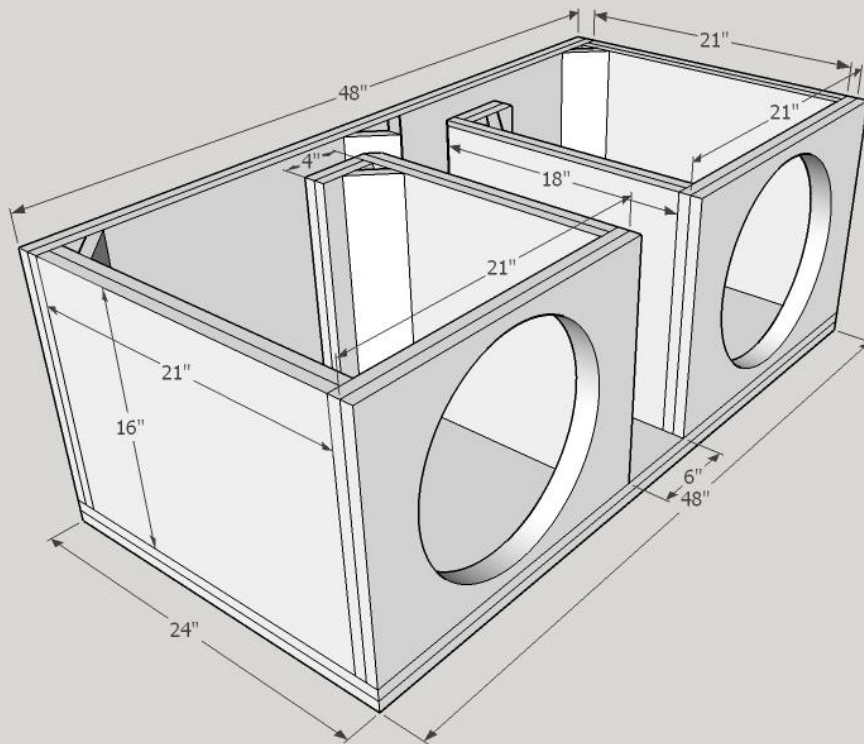

Bass Reflex – 2 DC LVL 5 15's

19h/48w/24d

Net Volume: 6.5ft³

Port Tuning: 31.9hz

Port Area: 16" x 6" x 28" (96in² port area)

Speaker Cutout: 14.25"

Cut List

Top/Bottom

24" x 48" (x4)

Rear

48" x 16" (x2)

Front

21" x 16" (x4)

Sides

21" x 16" (x4)

Port

18" x 16" (x4)

4" x 16" (x4)

Bracing

3 9/16" x 16" (x2) – Center 45

3 1/2" x 16" (x4) – 45's

Dustin Bechtel, Elite Enclosure Designs.