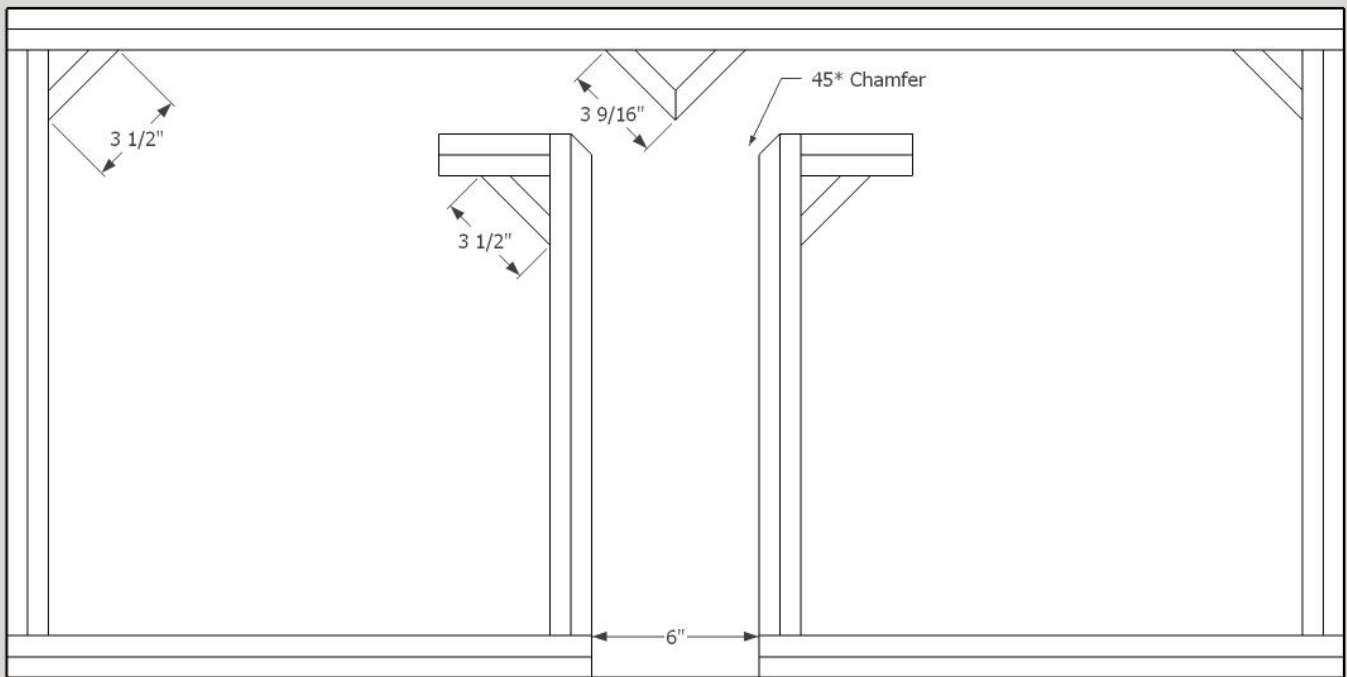

Bass Reflex – 2 DC LVL 5 15's

19h/48w/24d

Net Volume: 6.5ft³

Port Tuning: 31.9hz

Port Area: 16" x 6" x 28" (96in² port area)

Speaker Cutout: 14.25"

Cut List

Top/Bottom

24" x 48" (x4)

Rear

48" x 16" (x2)

Front

21" x 16" (x4)

Sides

21" x 16" (x4)

Port

18" x 16" (x4)

4" x 16" (x4)

Bracing

3 9/16" x 16" (x2) – Center 45

3 1/2" x 16" (x4) – 45's

Dustin Bechtel, Elite Enclosure Designs.