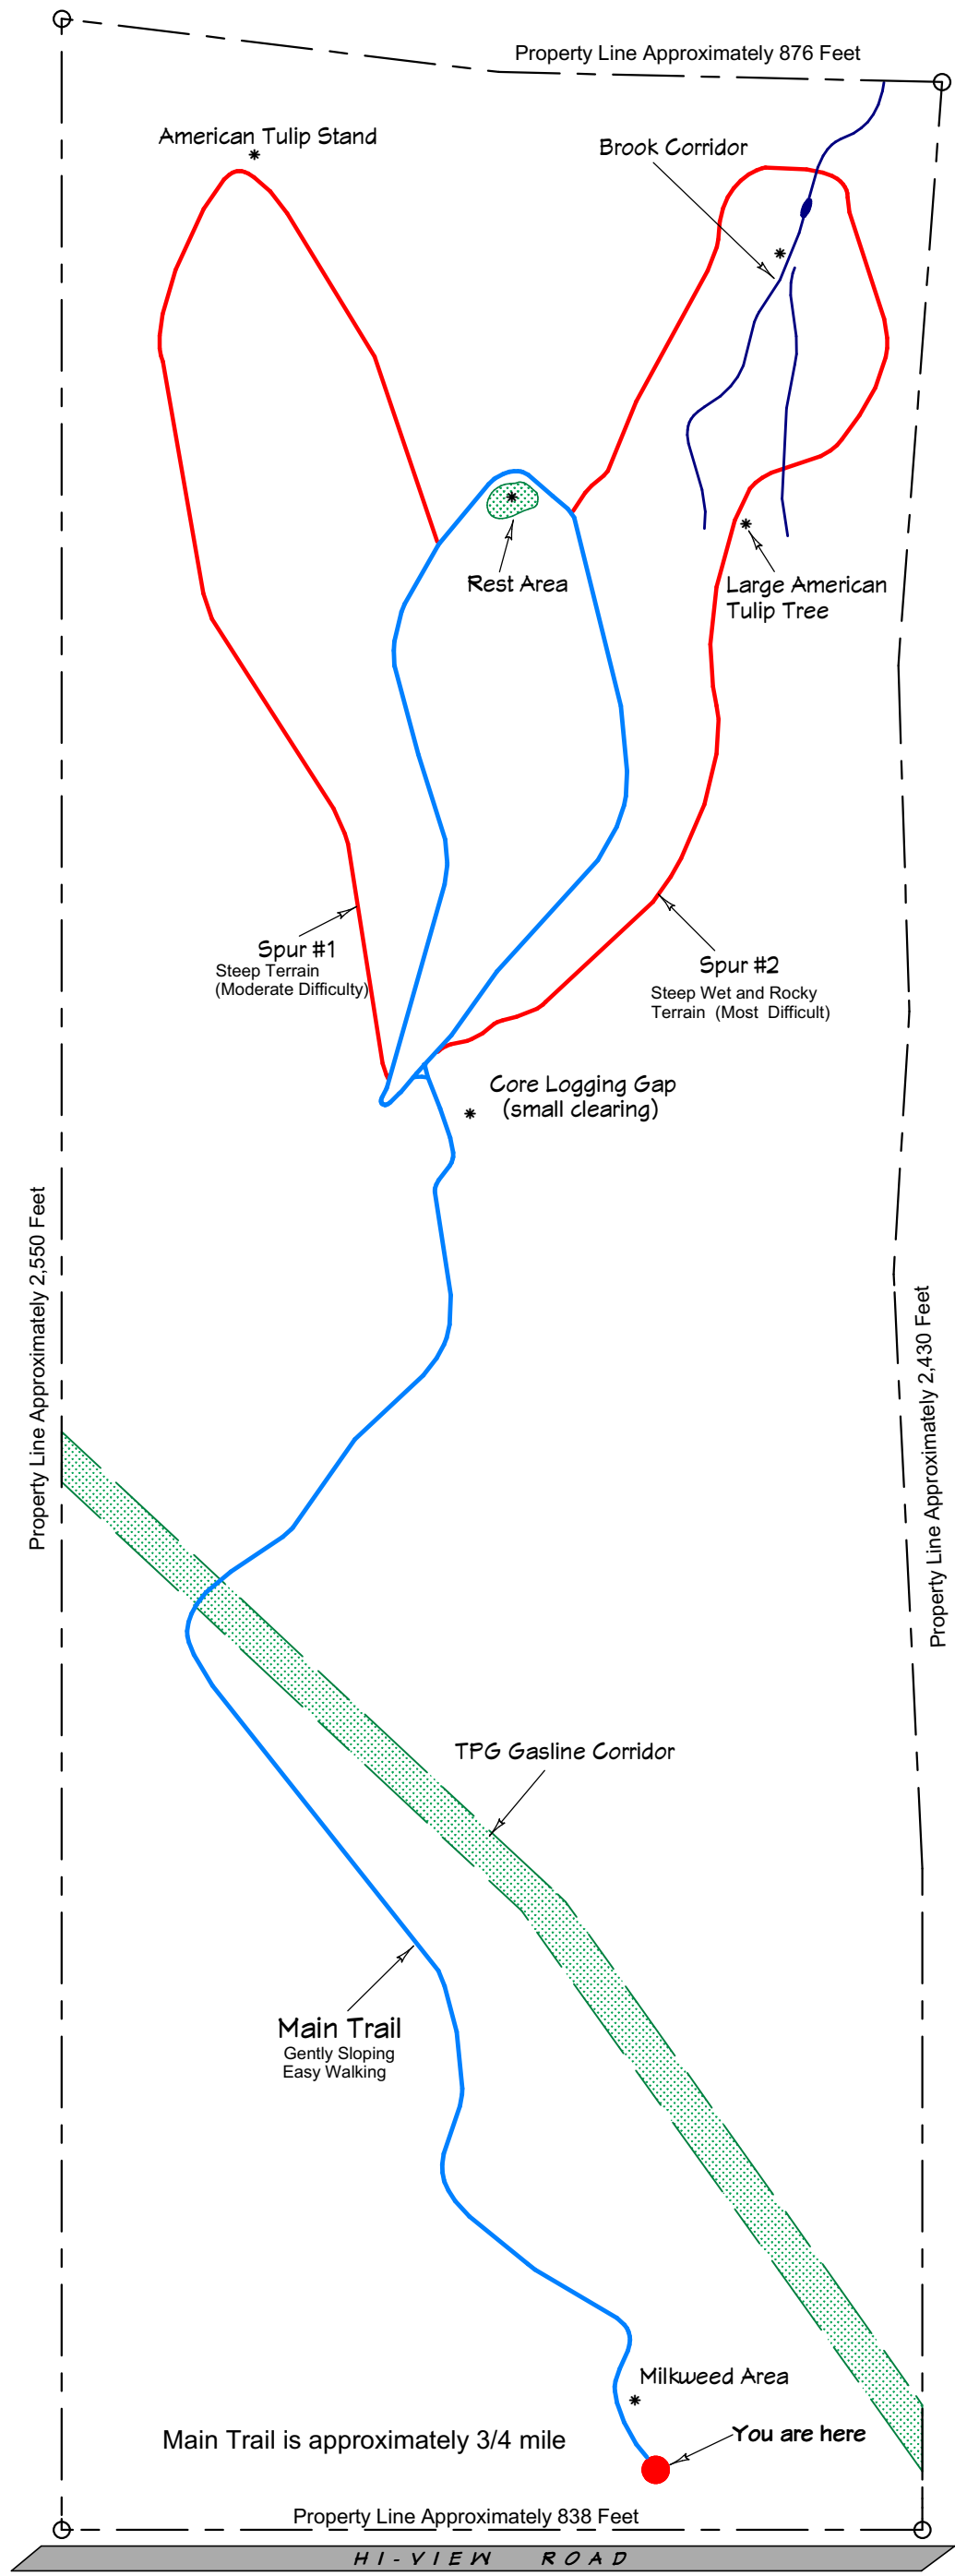

Welcome to the Charles & Lois Beach Nature Preserve

(Please see "Trail Use Guidelines" on the back side of this kiosk)
USE THIS TRAIL AT YOUR OWN RISK

A Hartland Land Trust Nature Preserve
www.hartlandlandtrust.org
www.facebook.com/HartlandLandTrust
hartlandctlandtrust@gmail.com

The Farmington River Coordinating Committee (FRCC) provided funding for projects associated with this preserve