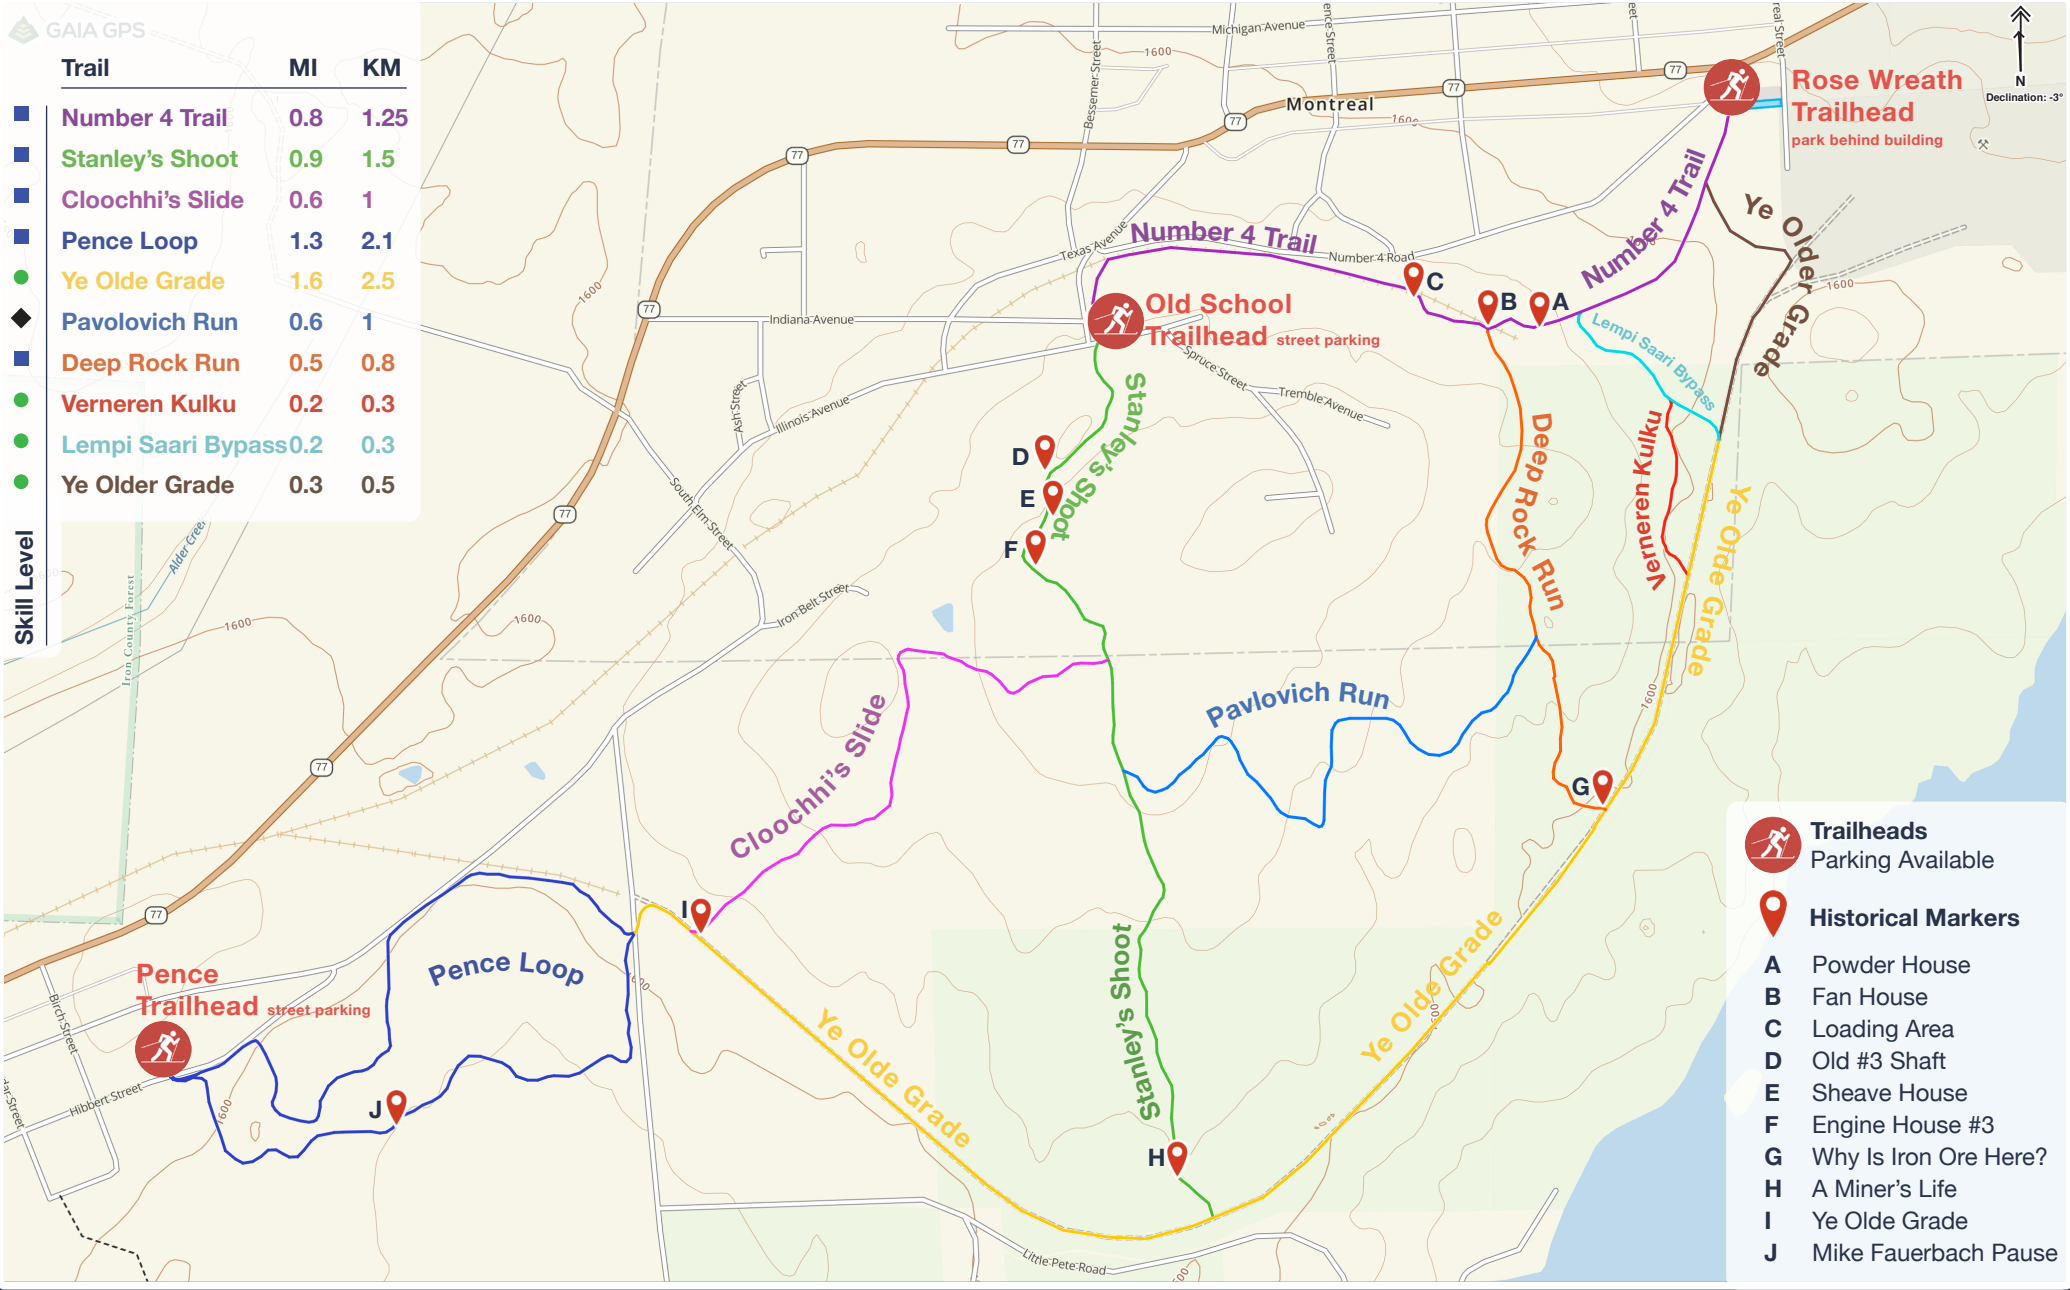

GAIA GPS

| Trail | MI | KM |
|--------------------|-----|------|
| Number 4 Trail | 0.8 | 1.25 |
| Stanley's Shoot | 0.9 | 1.5 |
| Cloochi's Slide | 0.6 | 1 |
| Pence Loop | 1.3 | 2.1 |
| Ye Olde Grade | 1.6 | 2.5 |
| Pavlovich Run | 0.6 | 1 |
| Deep Rock Run | 0.5 | 0.8 |
| Vernerren Kulku | 0.2 | 0.3 |
| Lempi Saari Bypass | 0.2 | 0.3 |
| Ye Older Grade | 0.3 | 0.5 |

Skill Level

Montreal Ski Trails

2020 - 2021

Maintained and Groomed by Penokee Rangers INC since 1983
 All work is done by volunteers!
 Please donate at a trailhead or online at www.penokeerangers.com

Ski Safe! Trail and weather conditions change quickly.
 Always ski with a buddy.