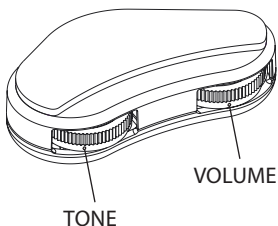

ELEMENT

ACTIVE SYSTEM

VOLUME CONTROL

Roll this wheel towards the neck to increase the volume or towards the bridge to decrease the volume.

ELEMENT

ACTIVE SYSTEM
VTC

VOLUME CONTROL

Roll this wheel towards the neck to increase the volume or towards the bridge to decrease the volume.

tone CONTROL

Roll this wheel towards the neck to increase treble frequencies or towards the bridge to decrease treble frequencies. Center detent position is unaffected.