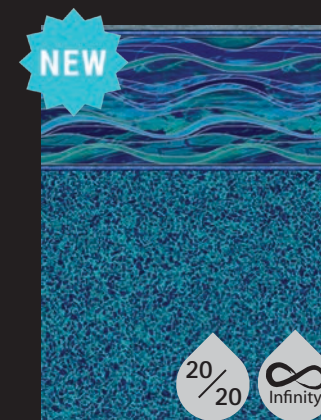

ISLAND WAVE TILE*
CARIBBEAN TERAZZO BOTTOM*

*Upcharge Applies.