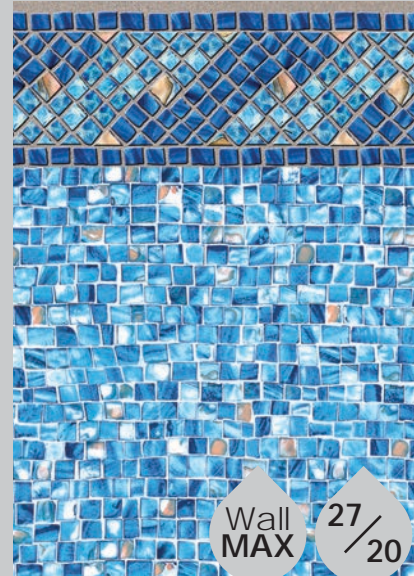

TERAZZO ICE*
ALL OVER PATTERN W/SHIMMER

PARK AVENUE TILE* (TEXTURED)
CRYSTAL QUARTZ BOTTOM* (TEXTURED)

*Upcharge Applies.

REFLECTIVE

AZURE DIAMOND TILE
OYSTER BAY BOTTOM

Wall
MAX 27/20

AZURE SUNBURST TILE
OYSTER BAY BOTTOM

20/20

PEBBLE ROCK TILE
RIVER BOTTOM

20/20 27*/27*

RIVER STAR TILE
BLUE DEL CARIBE BOTTOM

Wall
MAX 27/20

**Upcharge Applies.*

VIVID

AMAZON WALL TILE
AMAZON FLOOR BOTTOM