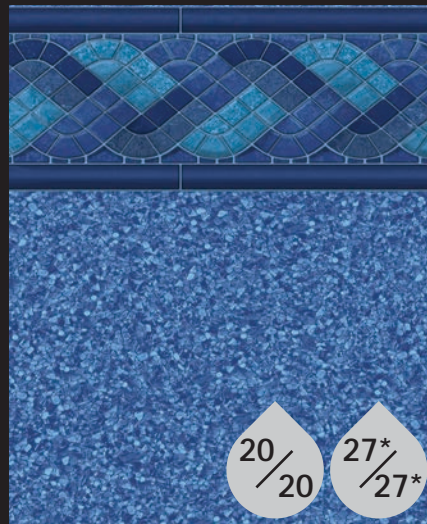

ALLURING

AGRA TILE
BRILLIANT BAHAMA BOTTOM

BLUE LANCASHIRE TILE
PEBBLE ON BLUE BOTTOM

BLACK MARBLE
ALL OVER PATTERN

HAMPTON LANCASHIRE TILE
REFLECTIONS BOTTOM

BLUE MOUNTAIN TOP TILE
BLUE MOSAIC BOTTOM

BLUE RALEIGH TILE
PEBBLE ON BLUE BOTTOM

CAMBRIDGE TILE
REFLECTIONS BOTTOM

CARNEGIE TILE
INDIGO ARCTIC BOTTOM

INDIGO RENEGADE TILE
INDIGO ARCTIC BOTTOM

MOSAIC WAVE TILE
BRILLIANT BAHAMA BOTTOM

OXFORD ELECTRIC TILE
ELECTRIC AQUARIUS BOTTOM

SUNBURST COBALT TILE
OYSTER BAY COBALT BOTTOM

**Upcharge Applies.*

ADDITIONAL PATTERNS

SOLIDS AND MARBLES

**Upcharge Applies.*

Plain White - 20 & 27*

Plain Blue - 20 & 27*

Gray - 27*

Royal Blue - 27*