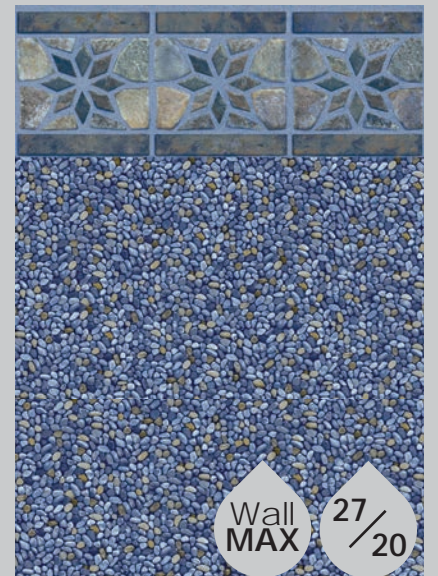

TERAZZO ICE*
ALL OVER PATTERN W/SHIMMER

PARK AVENUE TILE* (TEXTURED)
CRYSTAL QUARTZ BOTTOM* (TEXTURED)

*Upcharge Applies.

REFLECTIVE

AZURE DIAMOND TILE
OYSTER BAY BOTTOM

Wall
MAX 27/20

AZURE SUNBURST TILE
OYSTER BAY BOTTOM

20/20

PEBBLE ROCK TILE
RIVER BOTTOM

20/20 27*/27*

RIVER STAR TILE
BLUE DEL CARIBE BOTTOM

Wall
MAX 27/20

**Upcharge Applies.*

VIVID

AMAZON WALL TILE
AMAZON FLOOR BOTTOM