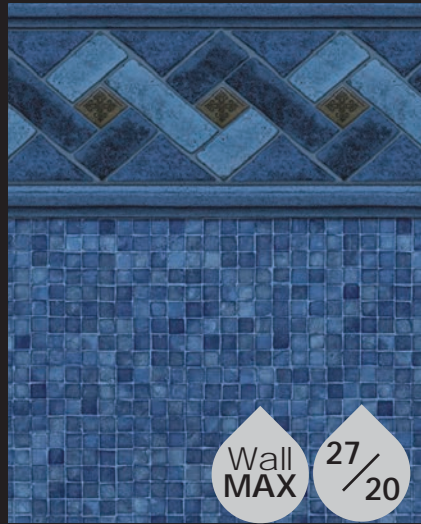

ALLURING

AGRA TILE
BRILLIANT BAHAMA BOTTOM

BLUE LANCASHIRE TILE
PEBBLE ON BLUE BOTTOM

BLACK MARBLE
ALL OVER PATTERN

HAMPTON LANCASHIRE TILE
REFLECTIONS BOTTOM

BLUE MOUNTAIN TOP TILE
BLUE MOSAIC BOTTOM

BLUE RALEIGH TILE
PEBBLE ON BLUE BOTTOM

**Upcharge Applies.*

ADDITIONAL PATTERNS

SOLIDS AND MARBLES

**Upcharge Applies.*

Plain White - 20 & 27*

Plain Blue - 20 & 27*

Gray - 27*

Royal Blue - 27*