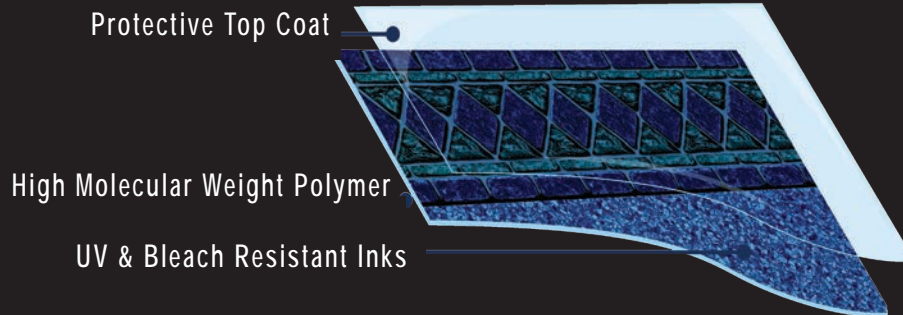

INFINITY

THE ULTIMATE LINER MATERIAL

Chemical and Bleach Resistance Test
(Exposure to 5000 ppm Tri-Chlor Solution for 24 Hours)

UV and Weathering Resistance Test
(Exposure to Xenon Arc Lamp)