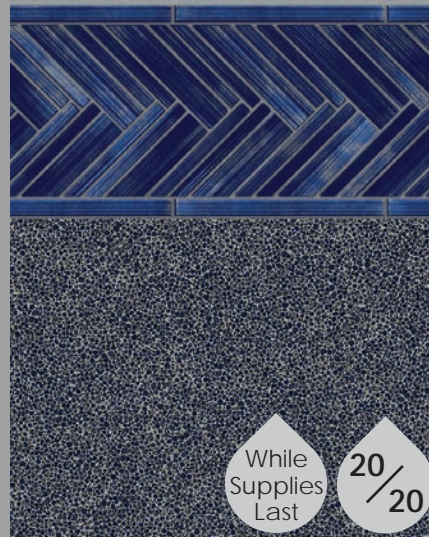

BEACHHOUSE TILE

MICRO PEBBLE BOTTOM

While Supplies Last 20/20