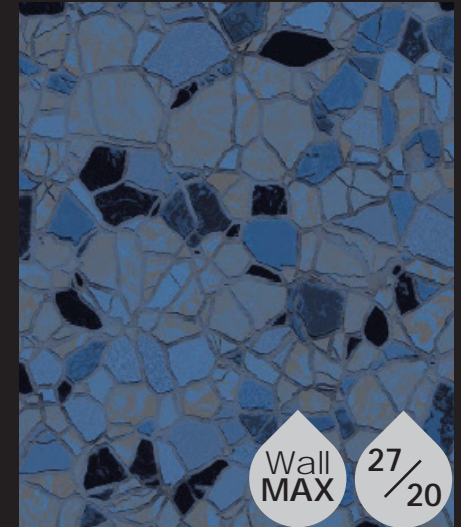

BUTTERFLY EFFECT*
ALL OVER PATTERN W/SHIMMER