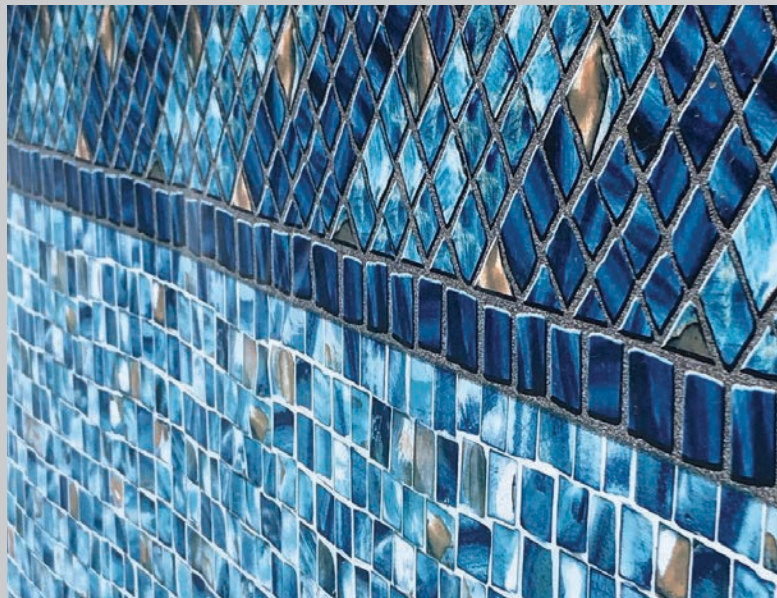

REFLECTIVE