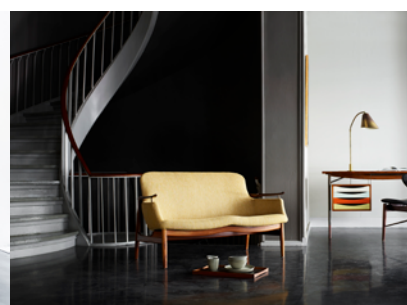

KLASSIK  
— EST. 1991 —

Klassik is recognised across the globe as being the leading specialist in classic, pre owned Danish furniture and objects.

We are searching for a 4,000 to 5,000 sq ft showroom in Mayfair or St James's.