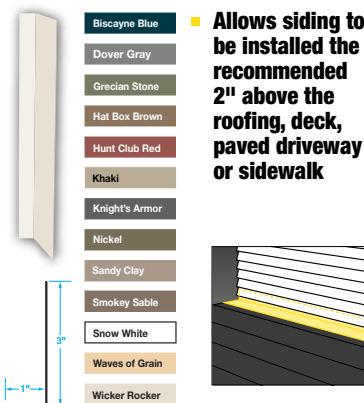

INSTALLATION ESSENTIALS

Fiber Cement · SmartSide® Siding

LAP SIDING H-MOULDING DIVIDERS

BACK FLASH ALUMINUM SEAM BACKER PLATE

ANGLE FLASHING

ALUMINUM TRIM COIL

PAINTED TRIM COIL Painted aluminum trim coil matches the soffit system and is used for custom flashing projects or hard-to-finish areas. Painted on both sides to satisfy any custom flashing requirements. 0.019 Aluminum - 1 roll per carton