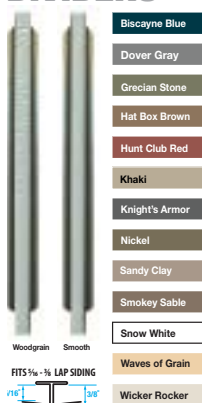

INSTALLATION ESSENTIALS

Fiber Cement · SmartSide® Siding

LAP SIDING H-MOULDING DIVIDERS