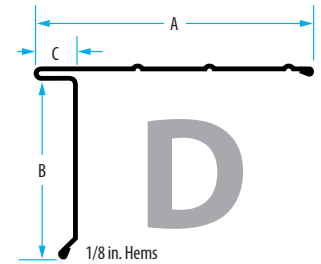

Aluminum D Edge · Hemmed

Color	12 ft. Lengths					
	2-1/2 x 1 x 3/8	2-5/8 x 1-1/2 x 3/8	2-3/4 x 1-1/8 x 7/8	2-5/8 x 1-11/16 x 3/8	2-5/8 x 1-11/16 x 3/8	3 x 2 x 7/8
Almond	-	888DAL	-	-	ADE12-AL	-
Birch White	600DBWH	888DBWH	880DBWH	ADE10-WH	ADE12-WH	-
Black	600DBL	888DBL	880DBL	ADE10-BK	ADE12-BK	-
Charcoal	-	-	-	ADE10-COAL	-	-
Coffee	-	-	-	-	ADE12-CF	-
Copper Penny	-	-	-	-	ADE12-CP	-
Desert Tan	-	-	-	ADE10-DT	ADE12-DT	-
Driftwood	-	888DDW	-	-	ADE12-DW	-
Heritage Gray	-	-	-	-	ADE12-HGRAY	-
Hickory	600DHKY	888DHKY	880DHKY	-	ADE12-HKY	-
Hunter Green	-	-	-	ADE10-HG	ADE12-HG	-
Khaki	-	-	-	-	ADE12-MKHAKI	-
Musket Brown	-	-	880DMB	ADE10-MB	-	-
Pebblestone Clay	-	888DPB	-	-	-	-
Polar White	-	-	-	-	-	894DWH
Royal Brown	600DBR	888DBR	-	ADE10-RBR	ADE12-RBR	894DBR
Sandstone	-	888DSTONE	-	-	ADE12-STONE	-
Terra Bronze	-	-	-	ADE10-TB	ADE12-TB	-
Weathered Wood	600DWW	888DWW	880DWW	-	-	-

Galvanized D Edge · Hemmed

Color	Style 500						
	2-1/2 x 1-1/8 x 7/8	2-1/2 x 1-1/2 x 7/8	2-5/8 x 1-11/16 x 3/8	2-5/8 x 1-11/16 x 7/8	2-5/8 x 1-11/16 x 7/8	3 x 2 x 7/8	4 x 1-1/8 x 7/8
Mill Finish	890D	-	-	889DAL	-	-	-
Almond	890DAL	890DHEAVY-AL	-	-	891DAL	-	-
Birch White	-	-	SDE-WH	889DWH	-	-	-
Black	890DBL	-	-	889DBL	891DBL	-	-
Coffee	-	-	-	889DCF	-	-	-
Driftwood	890DWW	-	-	889DDW	-	-	-
Heritage Gray	-	-	-	-	-	-	-
Hickory	890DHKY	-	-	889DHKY	-	-	-
Hunter Green	890DHG	-	-	889DHG	-	-	-
Polar White	890DWH	890DHEAVY-PWH	-	-	891DPWH	892DWH*	893DWH*
Royal Brown	890DBR	890DHEAVY-BR	SDE-RBR	889DBR	891DBR	892DBR*	893DBR*
Weathered Wood	890DWW	890DHEAVY-WW	-	889DWW	891DWW	--	-

* 20/Carton