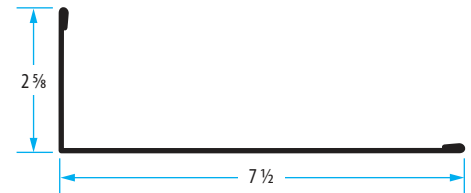

Rain Diverter Directs water away from doorways on the roof where there is no gutter present.

Description	Part #	No./Carton	Cartons/Pallet
5 ft. Aluminum Rain Diverter - 0.016 in.	10.25RD	20	45