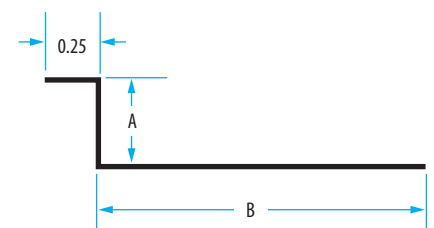

Heavy Duty Steel W-Valley - 0.015 in. Galvanized Steel · Minimum order: 100 pcs.

Size	Mill	Black	Hunter Green	Royal Brown	Weathered Wood
20 in.	20WHEAVY	20WBLHEAVY	20WHGHEAVY	20WBRHEAVY	20WWWHEAVY
24 in.	24WHEAVY	24WBLHEAVY	24WHGHEAVY	24WBRHEAVY	24WWWHEAVY
24 in. - Ribbed	24WHEAVY-R	24WBLHEAVY-R	-	-	4WWWHEAVY-R

Z-Flashing - Protects the top edge of siding sheets from water infiltration. 10 ft. lengths · Aluminum 0.019 in. (nom.) · 50 pieces per carton · 45 Cartons per pallet

Size: A x B	Mill	Polar White	Brown
3/8 in. x 1-1/8 in.	828A	828AWH	828ABR
5/8 in. x 7/8 in.	858A	858AWH	858ABR
3/4 in. x 3/4 in.	-	834AWH	-
7/8 in. x 1 in.	-	878AWH	878ABR