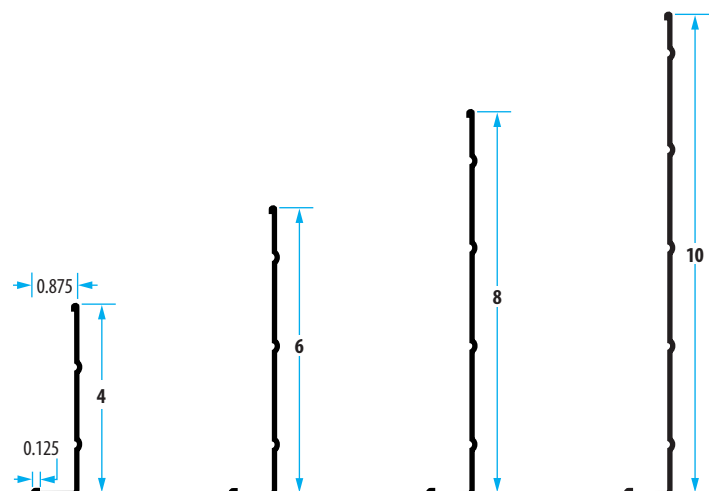

6 in. PVC Coated Fascia

Color	Part#
Birch White	PVCFH6-WH