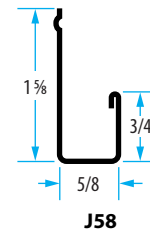

SIDING J-CHANNEL Used to trim around windows, doors and where siding meets the soffit or roof angle. 0.019 Aluminum · 12 ft. lengths

| Color | 5/8 in. Hollowback · 25/Carton | 1-1/8 in. Foamback · 50/Carton |
|----------------|--------------------------------|--------------------------------|
| Imperial Brown | J58-IBR | J18-GY |
| Gray | J58-GY | J18-IBR |
| Slate | J58-SL | J18-SLL |
| Tan | J58-TN | J18-TN |
| White | J58-WH | J18-WH |