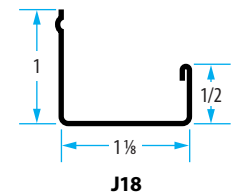

SIDING J-CHANNEL Used to trim around windows, doors and where siding meets the soffit or roof angle. 0.019 Aluminum · 12 ft. lengths

| Color | 5/8 in. Hollowback · 25/Carton | 1-1/8 in. Foamback · 50/Carton |
|----------------|--------------------------------|--------------------------------|
| Imperial Brown | J58-IBR | J18-GY |
| Gray | J58-GY | J18-IBR |
| Slate | J58-SL | J18-SLL |
| Tan | J58-TN | J18-TN |
| White | J58-WH | J18-WH |