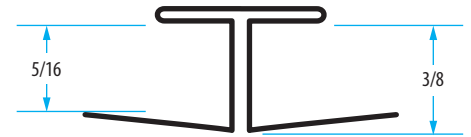

UNIVERSAL H-MOULDING FOR FIBER CEMENT

(5/16 in. - 3/8 in.) · 100 pieces per carton

Description	Part #
5-15/16 in. Primed Aluminum - Woodgrain	UH6W
7 in. Primed Aluminum - Woodgrain	UH7W
7-15/16 in. Primed Aluminum - Woodgrain	UH8W
10-15/16 in. Primed Aluminum - Woodgrain	UH11W
11-15/16 in. Primed Aluminum - Woodgrain	UH12W