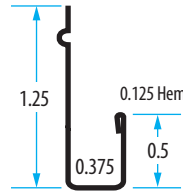

Double Channel Soffit support channel installed in corners where two soffit runs come together.
10 ft. lengths · 0.019 Aluminum · 5 pieces per carton · 50 cartons per pallet

Color	Part#	Color	Part#
Almond	DC-AL	Hickory	ADC-HKY
Birch White	ADC-WH	Hunter Green	DC-HG
Coffee	DC-CF	Khaki	DC-MKHAKI
Copper Penny	DC-CP	Royal Brown	ADC-RBR
Driftwood	DC-DW	Sandstone	DC-STONE
Heritage Gray	ADC-HGRAY	Terra Bronze	DC-TB

J-Channel Soffit support channel installed at the wall or used to finish a run of siding
12 ft. lengths · 0.019 Aluminum · 25 pieces per carton · 50 cartons per pallet

Color	Part#	Color	Part#
Almond	UT-AL	Heritage Gray	AUT-HGRAY
Birch White	AUT-WH	Hickory	AUT-HKY
Black	UT-BL	Hunter Green	AUT-HG
Coffee	UT-CF	Khaki	UT-MKHAKI
Copper Penny	UT-CP	Royal Brown	AUT-RBR
Desert Tan	UT-DT	Sandstone	UT-STONE
Driftwood	UT-DW	Terra Bronze	UT-TB

Frieze Runner (F-Channel) Soffit support channel installed at the wall. 12 ft. lengths · 0.019 Aluminum · 25 pieces per carton · 50 cartons per pallet

Frieze Runner

Color	Part#	Color	Part#
Almond	FRP-AL	Hickory	AFRP-HKY
Birch White	AFRP-WH	Hunter Green	FRP-HG
Black	FRP-BL	Khaki	AFRP-MKHAKI
Coffee	FRP-CF	Royal Brown	FRP-RBR
Copper Penny	FRP-CP	Sandstone	FRP-STONE
Heritage Gray	FRP-HGRAY	Terra Bronze	FRP-TB

Reversible Frieze Runner

Color	Part#	Color	Part#
Almond	RFR-AL	Hickory	RFR-HKY
Birch White	RFR-WH	Hunter Green	ARFR-HG
Coffee	RFR-CF	Royal Brown	ARFR-RBR
Desert Tan	RFR-DT	Sandstone	ARFR-STONE
Driftwood	RFR-DW	Terra Bronze	ARFR-TB