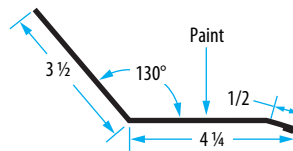

Dormer Flashing

0.012 in. Steel
10 pcs/ctn · 45 ctn/pal