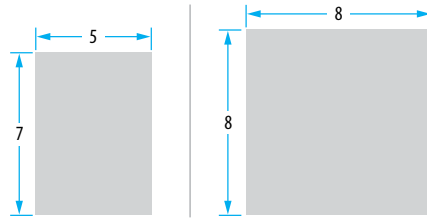

Aluminum Flat Shingles - 0.012 in.

100 pieces per bundle · 100 bundles per pallet

| Description | Part # |
|-----------------------------|--------|
| 5 in. x 7 in. - Mill Finish | 963 |
| 8 in. x 8 in. - Mill Finish | 8X8STD |