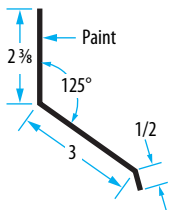

Dormer Flashing

Diverts water away from the structure where the front of a dormer wall meets the roofline.

Wall Flash

0.019 in. Aluminum
25 pcs/ctn · 45 ctn/pal