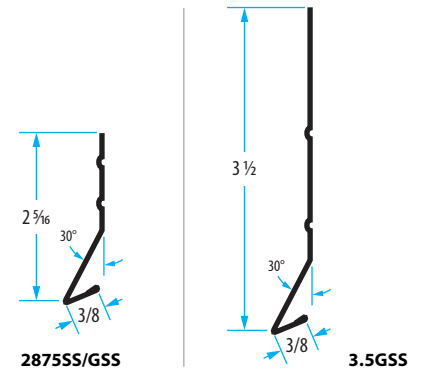

STARTER STRIP Used to hold first course of siding at the base of wall.
10 ft. lengths · Mill Finish · Sold individually

Description	Part#	No./Carton	Cartons/Pallet
Starter Strip - 0.016 Aluminum	2875SS	50	45
Starter Strip - 0.012 Galvanized Steel - 25	GSS25	25	45
Starter Strip - 0.012 Galvanized Steel	GSS	50	45
Starter Strip - 0.015 Galvanized Steel	3.5GSS	25	30