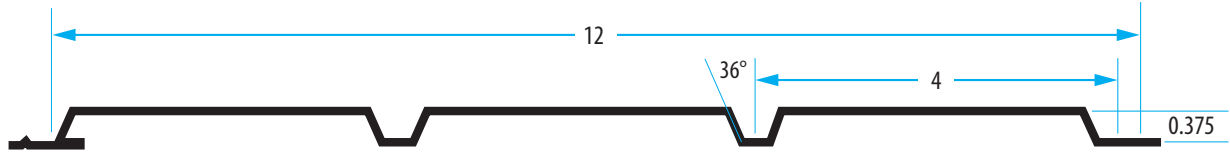

Soffit Panels are precision formed to interlock for a professional finish for eave and overhang areas
12 ft. Lengths · 0.019 Aluminum · Durable baked-on polyester finish