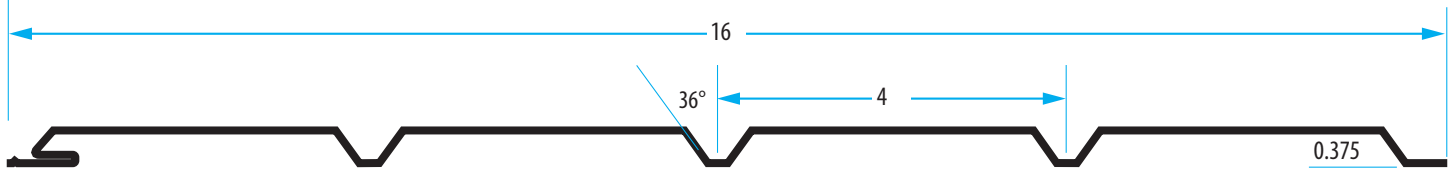

Soffit Panels are precision formed to interlock for a professional finish for eave and overhang areas
12 ft. Lengths · 0.019 Aluminum · Durable baked-on polyester finish

4-Panel Soffit - 16 in. width - 12 pieces per carton - 34 cartons per pallet