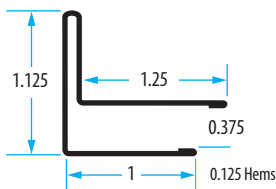

Frieze Runner