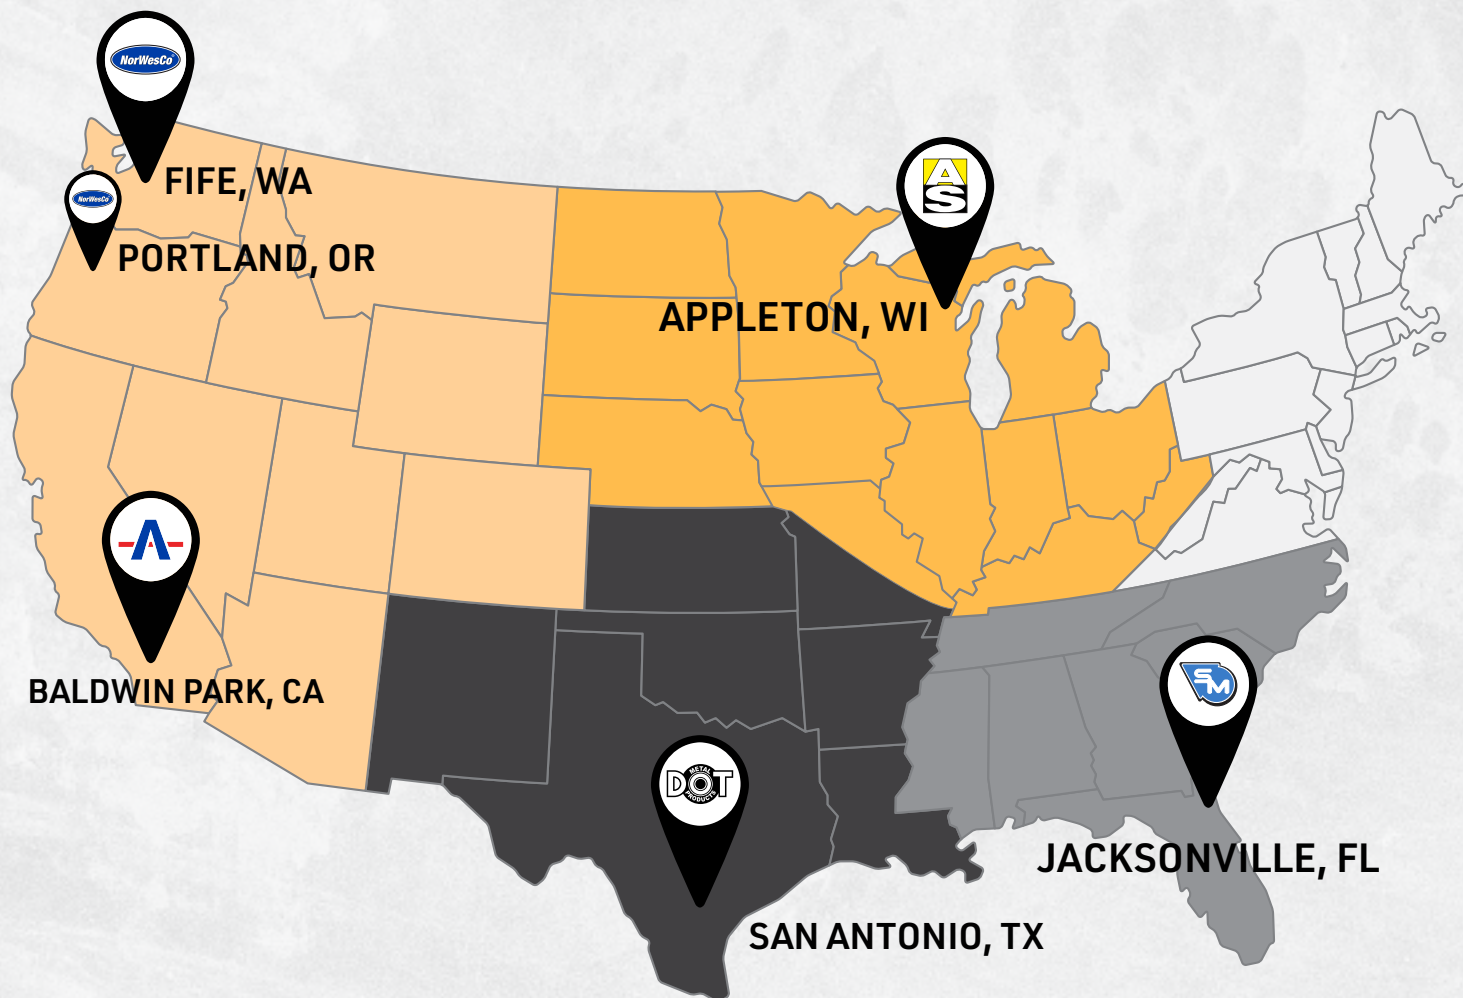

GIBRALTAR BUILDING ACCESSORIES DIVISION

"Provider Of Quality Building Accessories, Built Upon Regional Expertise"

GIBRALTAR

BUILDING ACCESSORIES DIVISION

SEMCO | DOT | APPLETON | AWARD | NORWESCO

gibraltarbuildingproducts.com

Trims & Flashing
Metal Roofing
Ventilation
Drywall Bead
Stucco & Plaster
Soffit & Fascia
Steel Framing
Gutter Protection
Safety Products