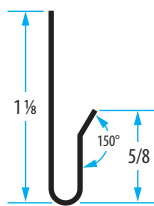

UNDERSILL TRIM

Designed to hold the cut edge of siding in place.
0.019 Aluminum · 12 ft. lengths · 50/Carton

Color	Smooth Utility Trim
Imperial Brown	UTW-IBR
Gray	UTW-GY
Slate	UTW-SL
Tan	UTW-WH
White	UTW-TN