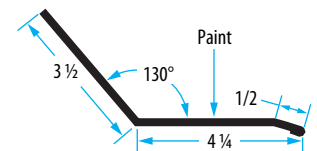

Dormer Flashing - Heavy

0.015 in. Steel
10 pcs/ctn · 45 ctn/pal