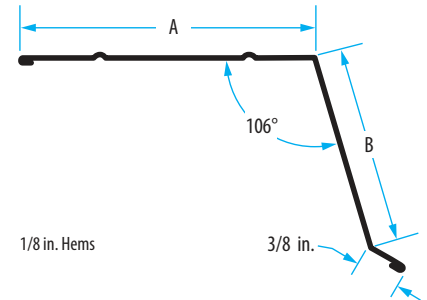

GUTTER APRON Directs water into the gutter system. Installed over the roof edge, extending into the gutter.
10 ft. lengths · 25 pieces per carton · 45 cartons per pallet

Aluminum Gutter Apron

Color	2-1/2 in. x 2 in.	3 in. x 2 in.
Almond	GA-AL	-
Birch White	GA-WH	GA2X3-BWH
Coffee	GA-CF	-
Driftwood	GA-DW	-
Heritage Gray	GA-HGRAY	-
Hunter Green	GA-HG	-
Hickory	GA-HKY	-
Khaki	GA-MKHAKI	-
Polar White	-	GA2X3-PWH
Royal Brown	GA-RBR	GA2X3-BR
Sandstone	GA-STONE	-
Terra Bronze	GA-TB	-

Galvanized Steel Gutter Apron

Color	2-3/8 x 2	3 in. x 2 in.
Almond	960AL	GGA2X3HEAVY-AL
Black	960BL	GGA2X3HEAVY-BL
Coffee	960CF	-
Driftwood	960DW	-
Hickory	960HKY	-
Hunter Green	960HG	GGA2X3HEAVY-HG
Polar White	960WH	GGA2X3HEAVY-PWH
Royal Brown	960BR	GGA2X3HEAVY-RBR
Weath'd Wood	960WW	GGA2X3HEAVY-WW