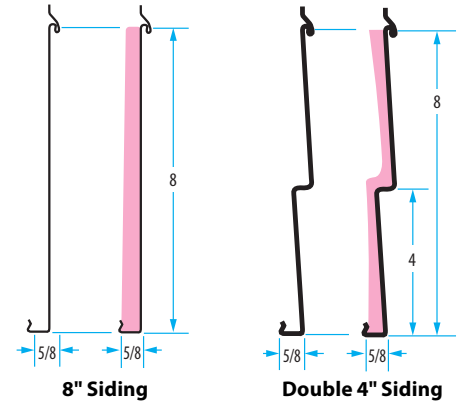

HORIZONTAL SIDING Woodgrain Aluminum Siding used to beautify the exterior of your home.
0.019 Aluminum · 12 ft. 6 in. lengths · 12 pieces per carton/square · Minimum Order: Full Square

8 in. Aluminum Horizontal Siding

Color	8 in. Woodgrain Hollowback	8 in. Woodgrain Foamback	8 in. Smooth Hollowback*	8 in. Smooth Foamback*
Imperial Brown	8H19-IBR	8INS-IBR	-	-
Gray	8H19-GY	8INS-GY	-	-
Slate	8H19-SL	8INS-SL	-	-
Tan	8H19-TN	8INS-TN	-	-
White	8INS-WH	8INS-WH	8HS19-WH	8INSM19-WH

*Additional lead time may be required

Double 4 in. Aluminum Horizontal Siding

Color	Woodgrain Hollowback	Woodgrain Foamback
Imp. Brown	DH19-IBR	D4INS-IBR
Gray	DH19-GY	D4INS-GY
Slate	DH19-SL	D4INS-SL
Tan	DH19-TN	D4INS-TN
White	DH19-WH	D4INS-WH

SIDING J-CHANNEL Used to trim around windows, doors and where siding meets the soffit or roof angle. 0.019 Aluminum · 12 ft. lengths

Color	5/8 in. Hollowback · 25/Carton	1-1/8 in. Foamback · 50/Carton
Imperial Brown	J58-IBR	J18-GY
Gray	J58-GY	J18-IBR
Slate	J58-SL	J18-SLL
Tan	J58-TN	J18-TN
White	J58-WH	J18-WH

UNDERSILL TRIM

Designed to hold the cut edge of siding in place.
0.019 Aluminum · 12 ft. lengths · 50/Carton

Color	Smooth Utility Trim
Imperial Brown	UTW-IBR
Gray	UTW-GY
Slate	UTW-SL
Tan	UTW-WH
White	UTW-TN