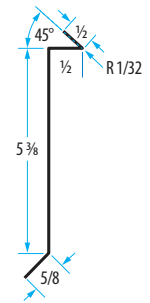

Four 32 in. Side Flashings, Twelve 6 in. x 8 in. Step Flashings
30 Gauge Galvanized Steel.

Chimney Flashing Reglet 30 Gauge Galvanized Steel. 10 ft. lengths.

Color	Part #	Carton	Pallet
Black	CFGBL	10	45
Mill	CFGM	10	45
Royal Brown	CFG BR	10	45
Weathered Wood	CFGWW	10	45