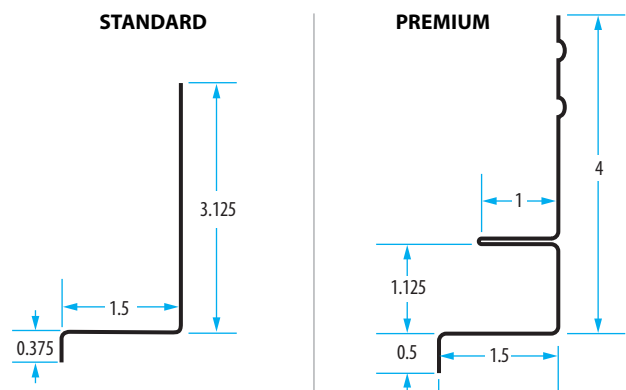

Deck Flashing

Prevents moisture from entering the house at your ledger board connection.
30 Gauge Galvanized Steel. 10 ft. lengths.

Color	Part #	Carton	Pallet
Royal Brown	4DECKBRG	25	45
Weathered Wood	4DECKWWG	25	45

Color	Part #	Carton	Pallet
Premium Deck Flashing Black	PDFLASH	10	-
Deck Flashing Weathered Wood	4DECKWW	25	-