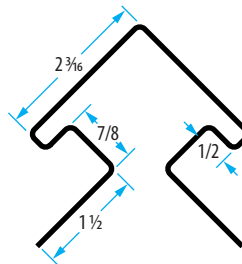

OUTSIDE CORNER POST

Woodgrain siding outside corner.
0.019 Aluminum · 10 ft. lengths · 10/Carton

Color	Outside Corner Post
Imperial Brown	BP1-IBR
Gray	BP1-GY
Slate	BP1-SL
Tan	BP1-TN
White	BP1-WH