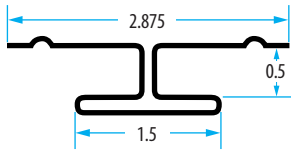

Double Channel Soffit support channel installed in corners where two soffit runs come together.
10 ft. lengths · 0.019 Aluminum · 5 pieces per carton · 50 cartons per pallet

Color	Part#	Color	Part#
Almond	DC-AL	Hickory	ADC-HKY
Birch White	ADC-WH	Hunter Green	DC-HG
Coffee	DC-CF	Khaki	DC-MKHAKI
Copper Penny	DC-CP	Royal Brown	ADC-RBR
Driftwood	DC-DW	Sandstone	DC-STONE
Heritage Gray	ADC-HGRAY	Terra Bronze	DC-TB

J-Channel Soffit support channel installed at the wall or used to finish a run of siding
12 ft. lengths · 0.019 Aluminum · 25 pieces per carton · 50 cartons per pallet