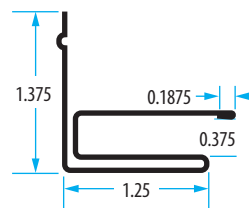

Reversible Frieze Runner

Color	Part#	Color	Part#
Almond	RFR-AL	Hickory	RFR-HKY
Birch White	RFR-WH	Hunter Green	ARFR-HG
Coffee	RFR-CF	Royal Brown	ARFR-RBR
Desert Tan	RFR-DT	Sandstone	ARFR-STONE
Driftwood	RFR-DW	Terra Bronze	ARFR-TB