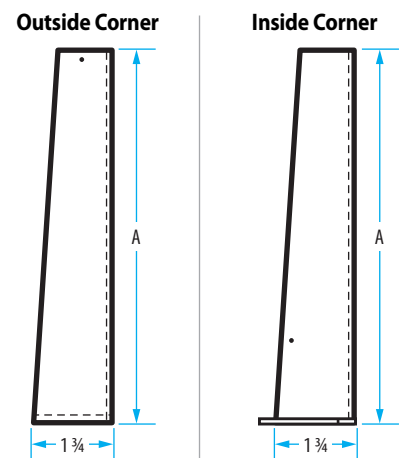

FOAM BACKER - R0.96

Description	Part #	No./Carton	Carton/Pallet
4 in. Foam Backer for Double 4 in. Siding	4FOM	-	-
8 in. Foam Backer for 8 in. Siding	8FOM	-	-

ENGINEERED WOOD SIDING CORNERS FOR HARDBOARD SIDING Individual aluminum corners for 7/16 inch hardboard siding.
0.019 Primed Aluminum · 100 pieces per carton · 100 cartons per pallet

Description	Part #
6 in. Primed Outside Corner - Smooth	1000
8 in. Primed Outside Corner - Smooth	1100
10 in. Primed Outside Corner - Smooth	1200
12 in. Primed Outside Corner - Smooth	2101
8 in. Primed Siding Corner - Smooth - XL	2108XL
8 in. Primed Siding Corner - Woodgrain - XL	2108XL-W
12 in. Primed Siding Corner - Smooth - XL	2110XL
12 in. Primed Siding Corner - Woodgrain -XL	2110XL-W
12 in. Primed Inside Corner - Smooth - 10/package	2110X-IS-10