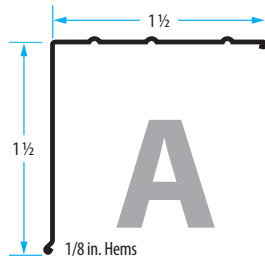

A Edge Drip Edge that covers and protects the exposed edge of the roofline. 0.012 Galvanized Steel
10 ft. lengths · 25 per Carton

Description	Part #
1-1/2 in. x 1-1/2 in.	150A

D Edge Drip Edge with shingle support that covers and protects the exposed edge of the roofline.
10 ft. lengths · 25 per Carton