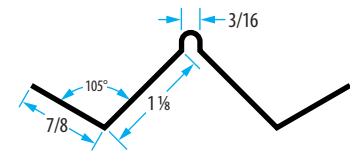

INSIDE CORNER POST

Smooth siding outside corner.
0.019 Aluminum · 10 ft. lengths · 10/Carton

Color	Inside Corner Post
Imperial Brown	IC1-IBR
Gray	IC1-GY
Slate	IC1-SL
Tan	IC1-TN
White	IC1-WH