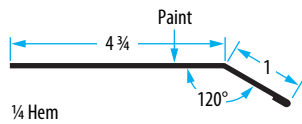

Roof Starter

0.012 in. Steel
25 pcs/ctn · 45 ctn/pal