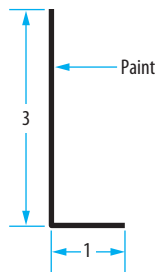

Angle Flashing Protection along dormers and rooflines. Installed under the course of shingles along the roof line. 10 ft. lengths.

1 in. x 3 in. - Inside Angle

0.016 Aluminum

50 pieces per carton · 45 Cartons per pallet

Color	Part #
Snow White	A1X3-SW