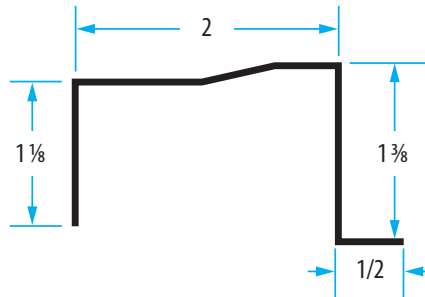

BRICK MOULDING Used as a protective and decorative cover for edgings of doorways and garage doors.
10 ft. lengths · 10 pieces per carton · 10 cartons per pallet

Color	Part#
Birch White	BM-WH
Coffee	BM-CF
Driftwood	BM-DW
Hickory	BM-HKY
Hunter Green	BM-HG
Royal Brown	BM-RBR
Terra Bronze	BM-TB