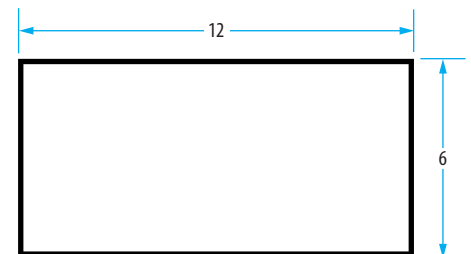

BACKFLASH Aluminum seam backer plate for fiber cement siding
0.012 Aluminum · 100 pieces per carton · 100 Cartons per pallet

Description	Part #
6 in. x 12 in. - Birch White over Royal Brown	BACKFLASH-EA