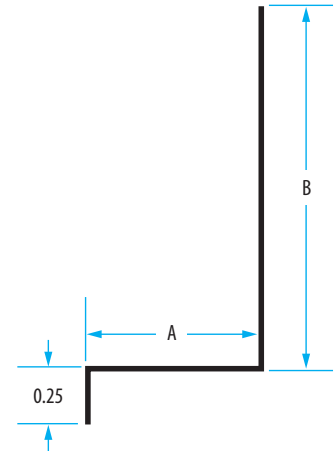

Aluminum Drip Cap

10 ft. lengths · 0.019 in. (nom.) · 50 pieces per carton · 45 Cartons per pallet

Size: A x B	White	Birch White	Polar White	Hickory	Brown	Mill
1 in. x 1-5/8 in.		-	1WH	-	-	-
1-1/8 in. x 1-5/8 in.		-	815WH	-	-	-
1-1/4 in. x 1-1/4 in.	ADC125-WH	-	-	ADC125-HKY	ADC125-RBR	-
1-1/4 in. x 1-1/2 in.		-	816WH	-	816BR	816
1-3/8 in. x 1-3/8 in.		-	817WH	-	817BR	-
1-1/2 in. x 1-1/8		ADC15-WH				
1-5/8 in. x 1-1/8 in.		-	818AWH	-	-	-
1-3/4 in. x 1 in.		-	827WH	-	827BR	-
2 in. x 1 in.		-	829AWH	-	829ARBR	-