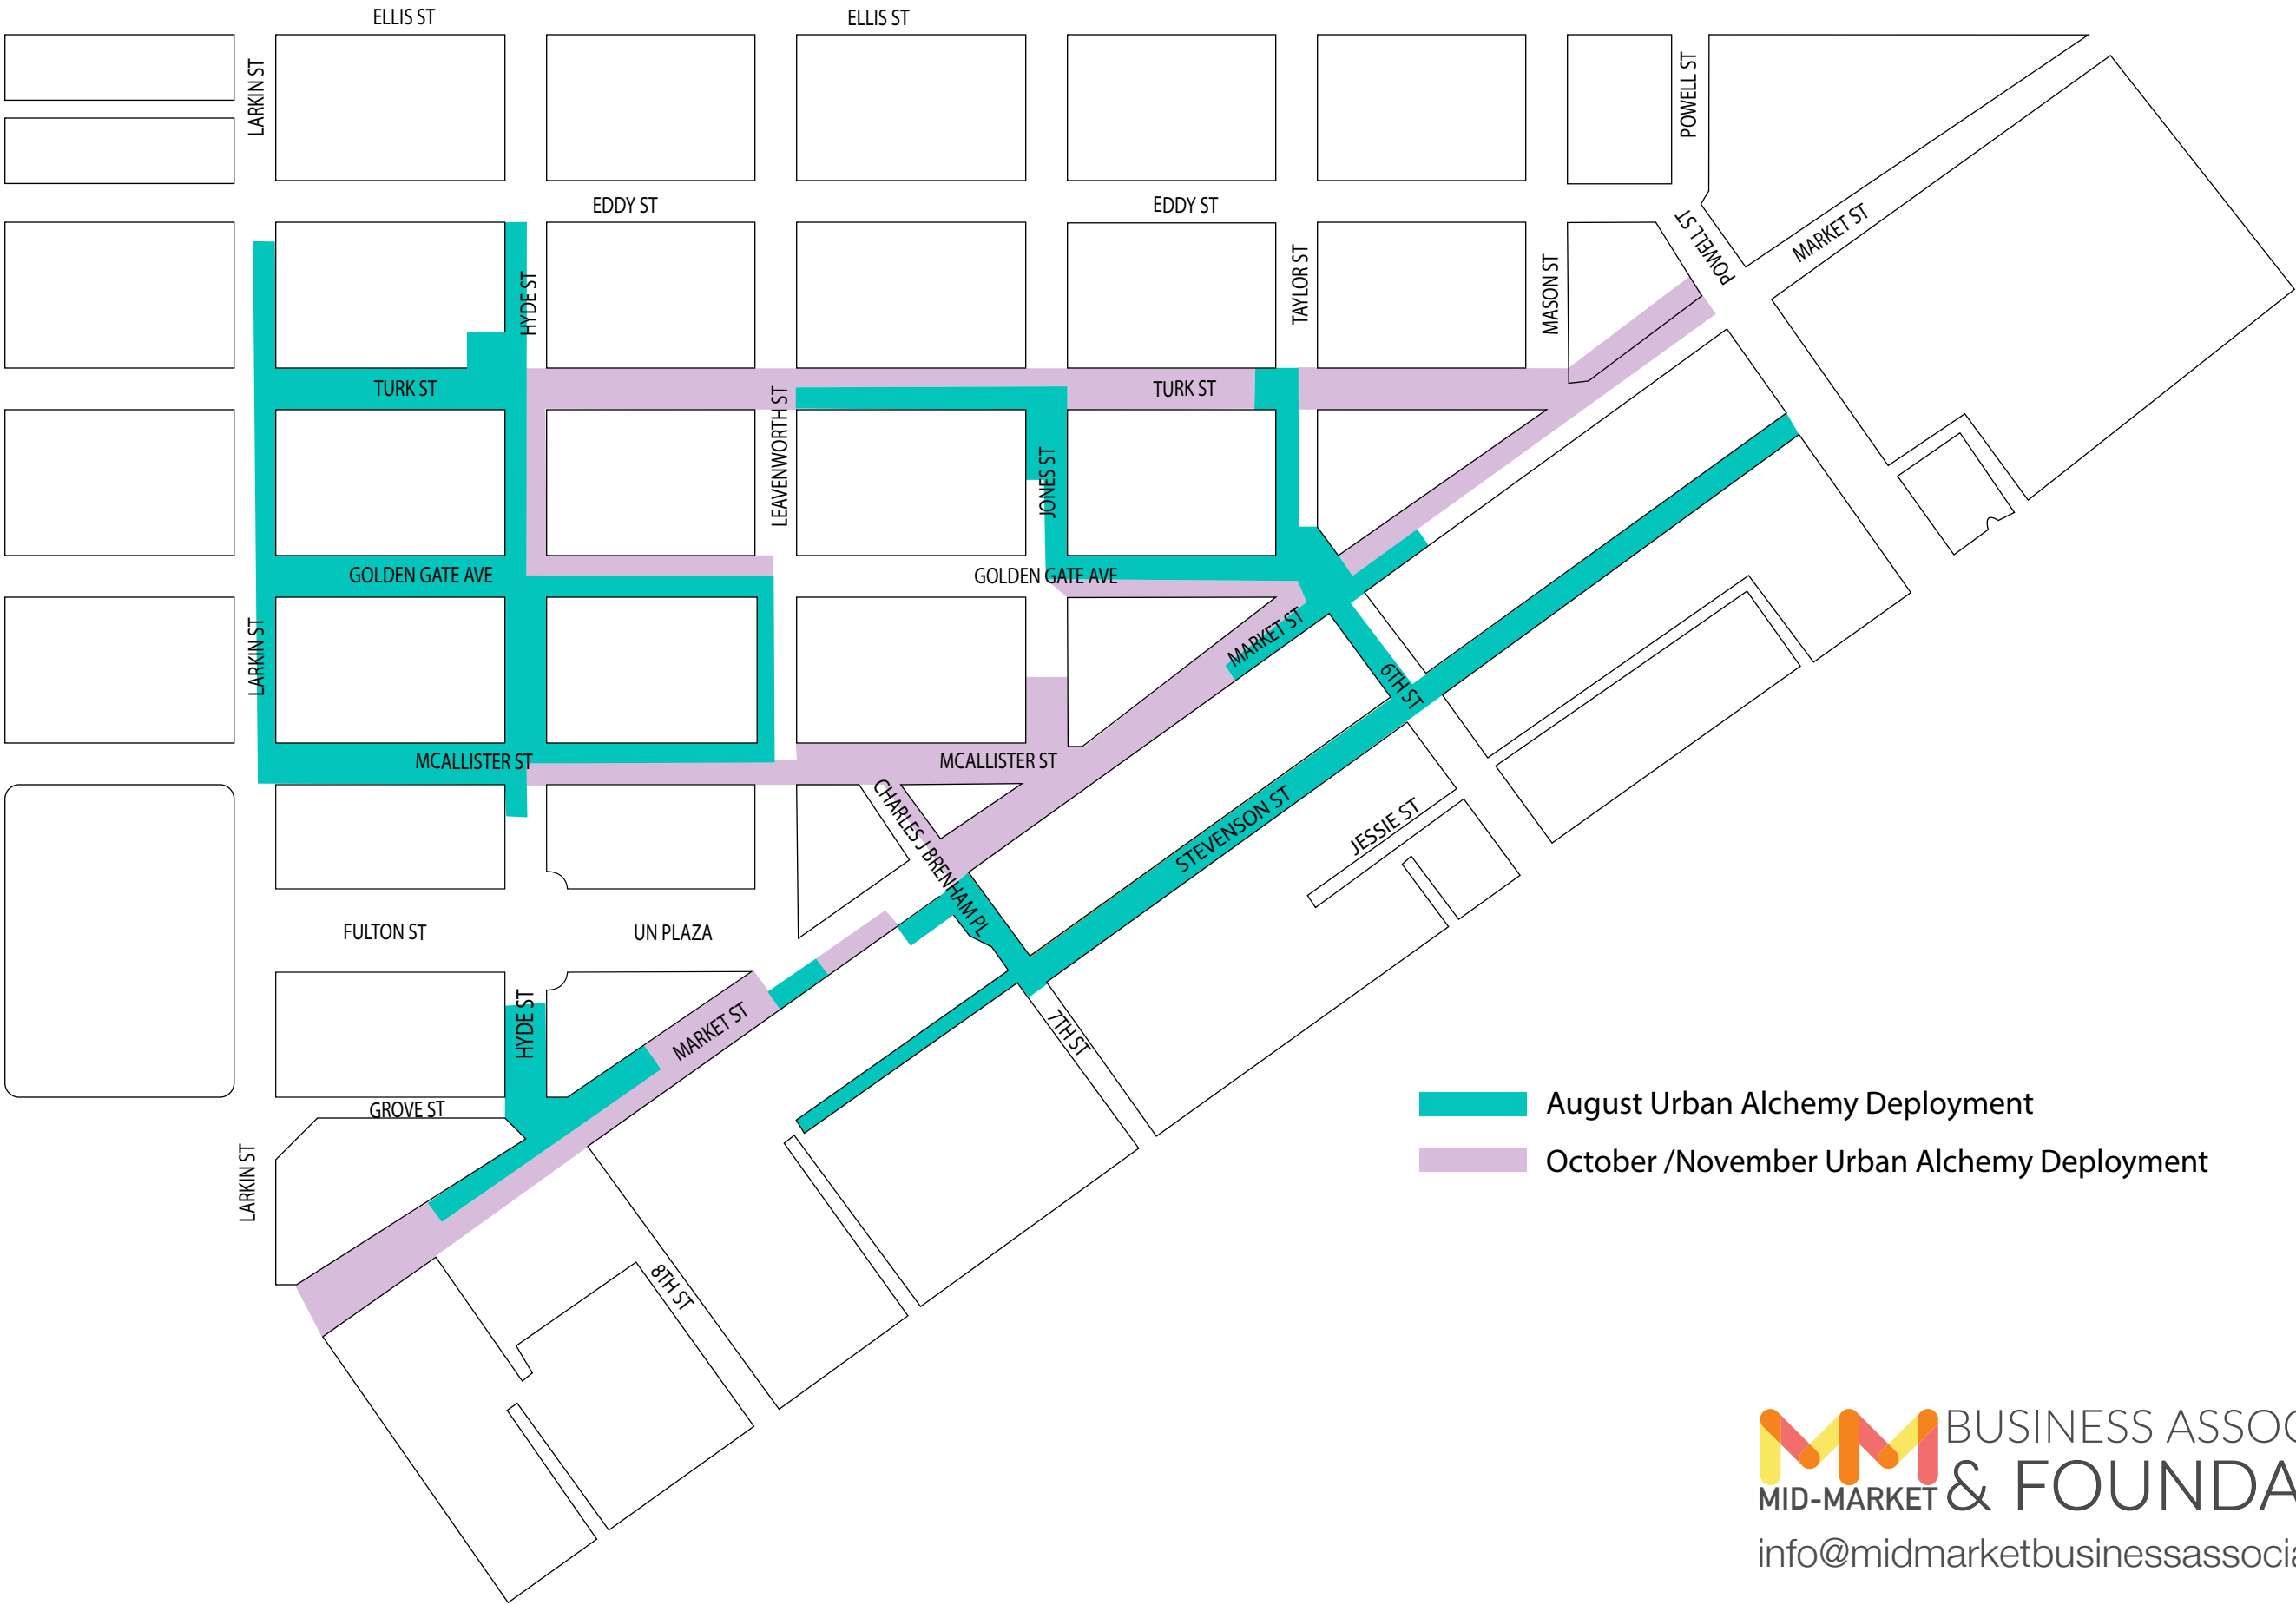

Tenderloin, Mid-Market, UN Plaza Community-based Safety Program

 August Urban Alchemy Deployment
 October /November Urban Alchemy Deployment