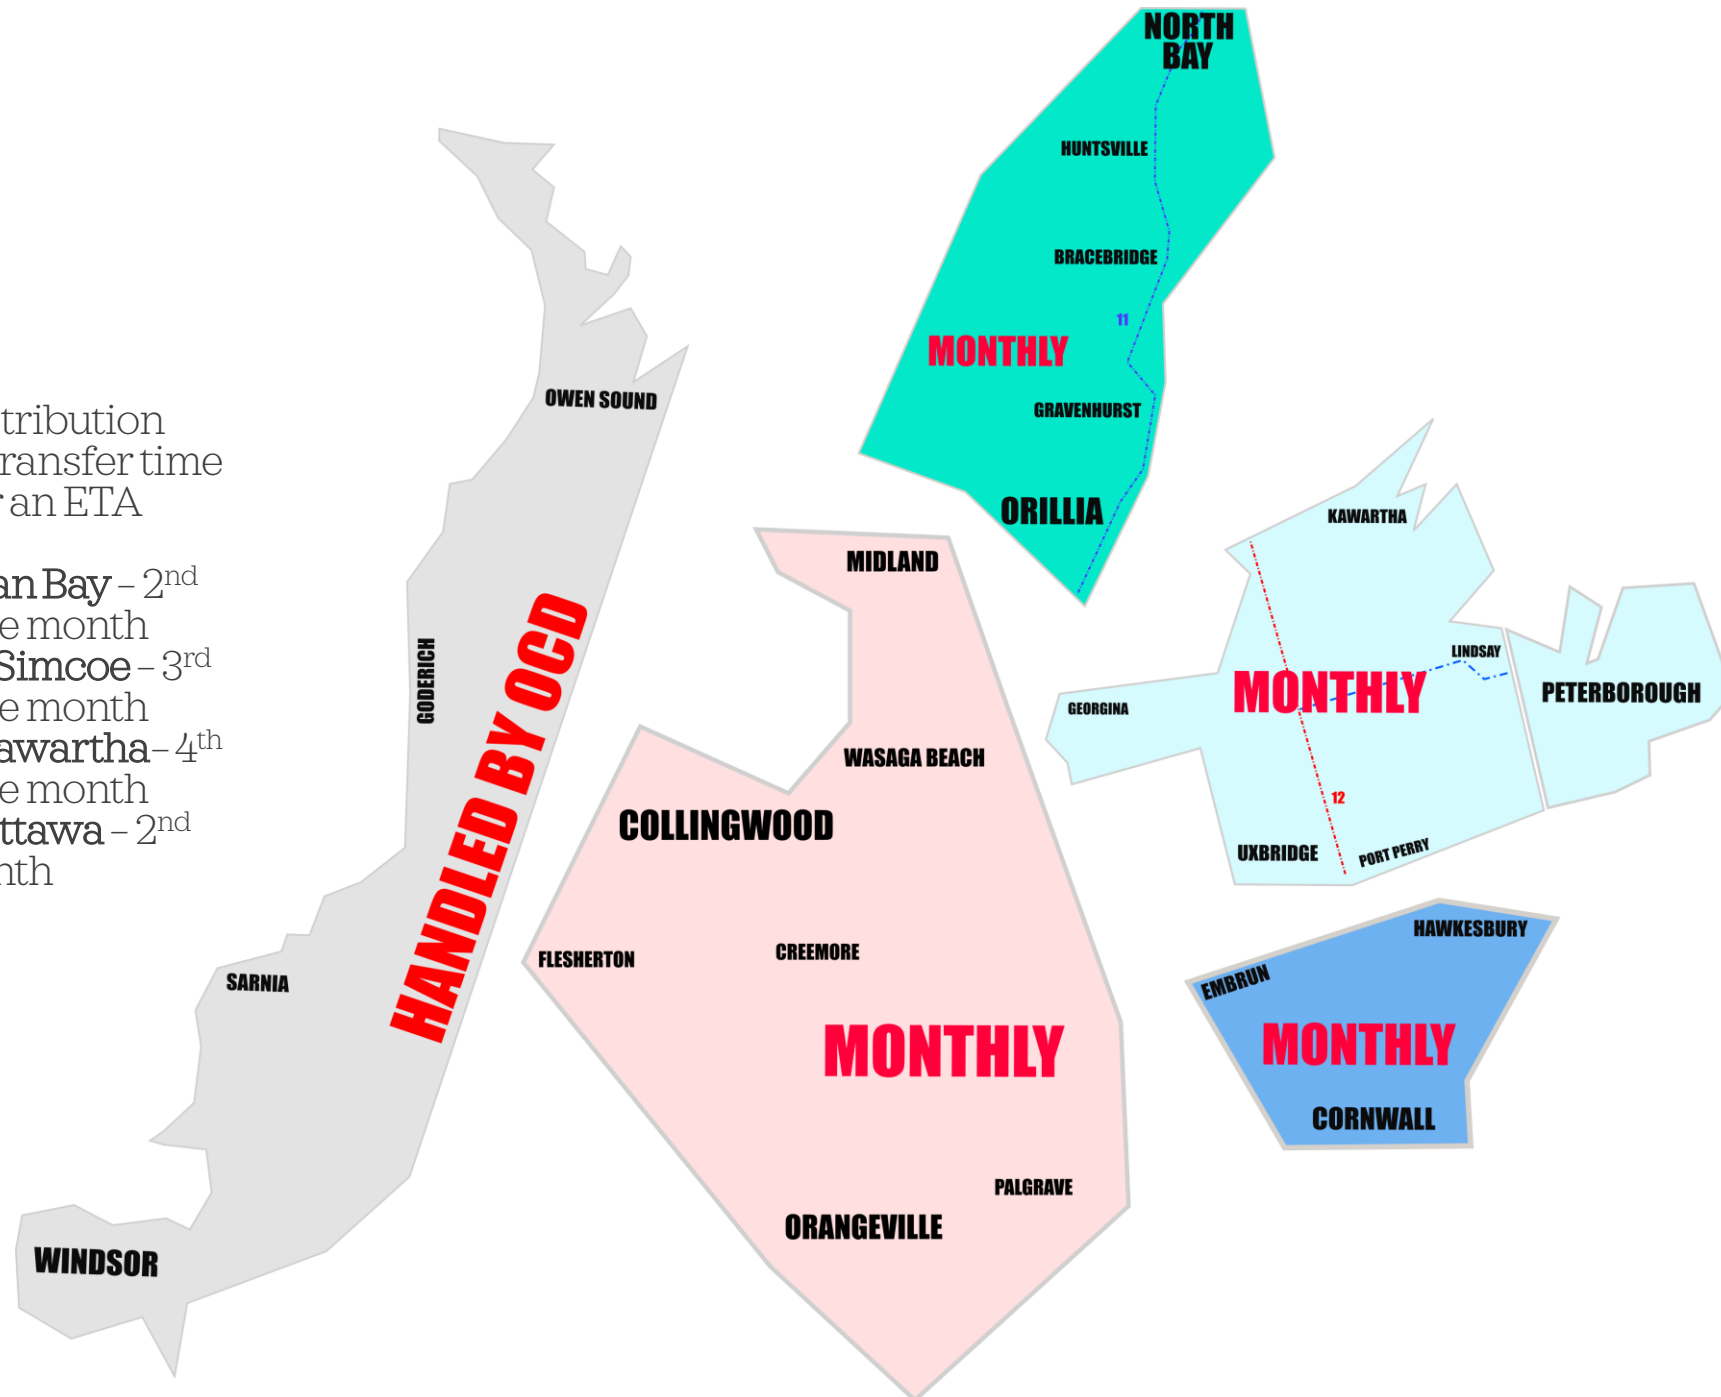

Licensee Delivery

- Daily deliveries to Toronto
- Weekly and twice-weekly deliveries from London to Ottawa
- Partnership with Ontario Craft Distribution for Southwestern Ontario
 - Bi-Weekly deliveries to everywhere west of our delivery zones
- 6 Weeks free warehousing

Core Delivery Schedule

MONDAY THURSDAY	FRIDAY
TUESDAY FRIDAY	TUESDAY FRIDAY
TUESDAY FRIDAY	THURSDAY
WEDNESDAY	TUESDAY
MONDAY THURSDAY	DAILY

Occasional Delivery Schedule

- Ontario Craft Distribution (OCD) Requires transfer time - Please email for an ETA
- Dufferin/Georgian Bay - 2nd Wednesday of the month
- Muskoka/North Simcoe - 3rd Wednesday of the month
- Peterborough/Kawartha - 4th Wednesday of the month
- Cornwall/East Ottawa - 2nd Friday of the month

DELIVERY MAP

- Ontario Craft Distribution (OCD) Requires transfer time - Please email for an ETA
- Dufferin/Georgian Bay - 2nd Wednesday of the month
- Muskoka/North Simcoe - 3rd Wednesday of the month
- Peterborough/Kawartha - 4th Wednesday of the month
- Cornwall/East Ottawa - 2nd Friday of the month

MONDAY THURSDAY	FRIDAY
TUESDAY FRIDAY	TUESDAY FRIDAY
TUESDAY FRIDAY	THURSDAY
WEDNESDAY	TUESDAY
MONDAY THURSDAY	DAILY

Brands We Work With

AVLING™

Farm League BREWING

MATRON

Spy

Fee Structure

- Drop-offs to our warehouse are welcome from 10:30am – 4:30pm, Mon-Fri
- Pickup available on delivery days in your region