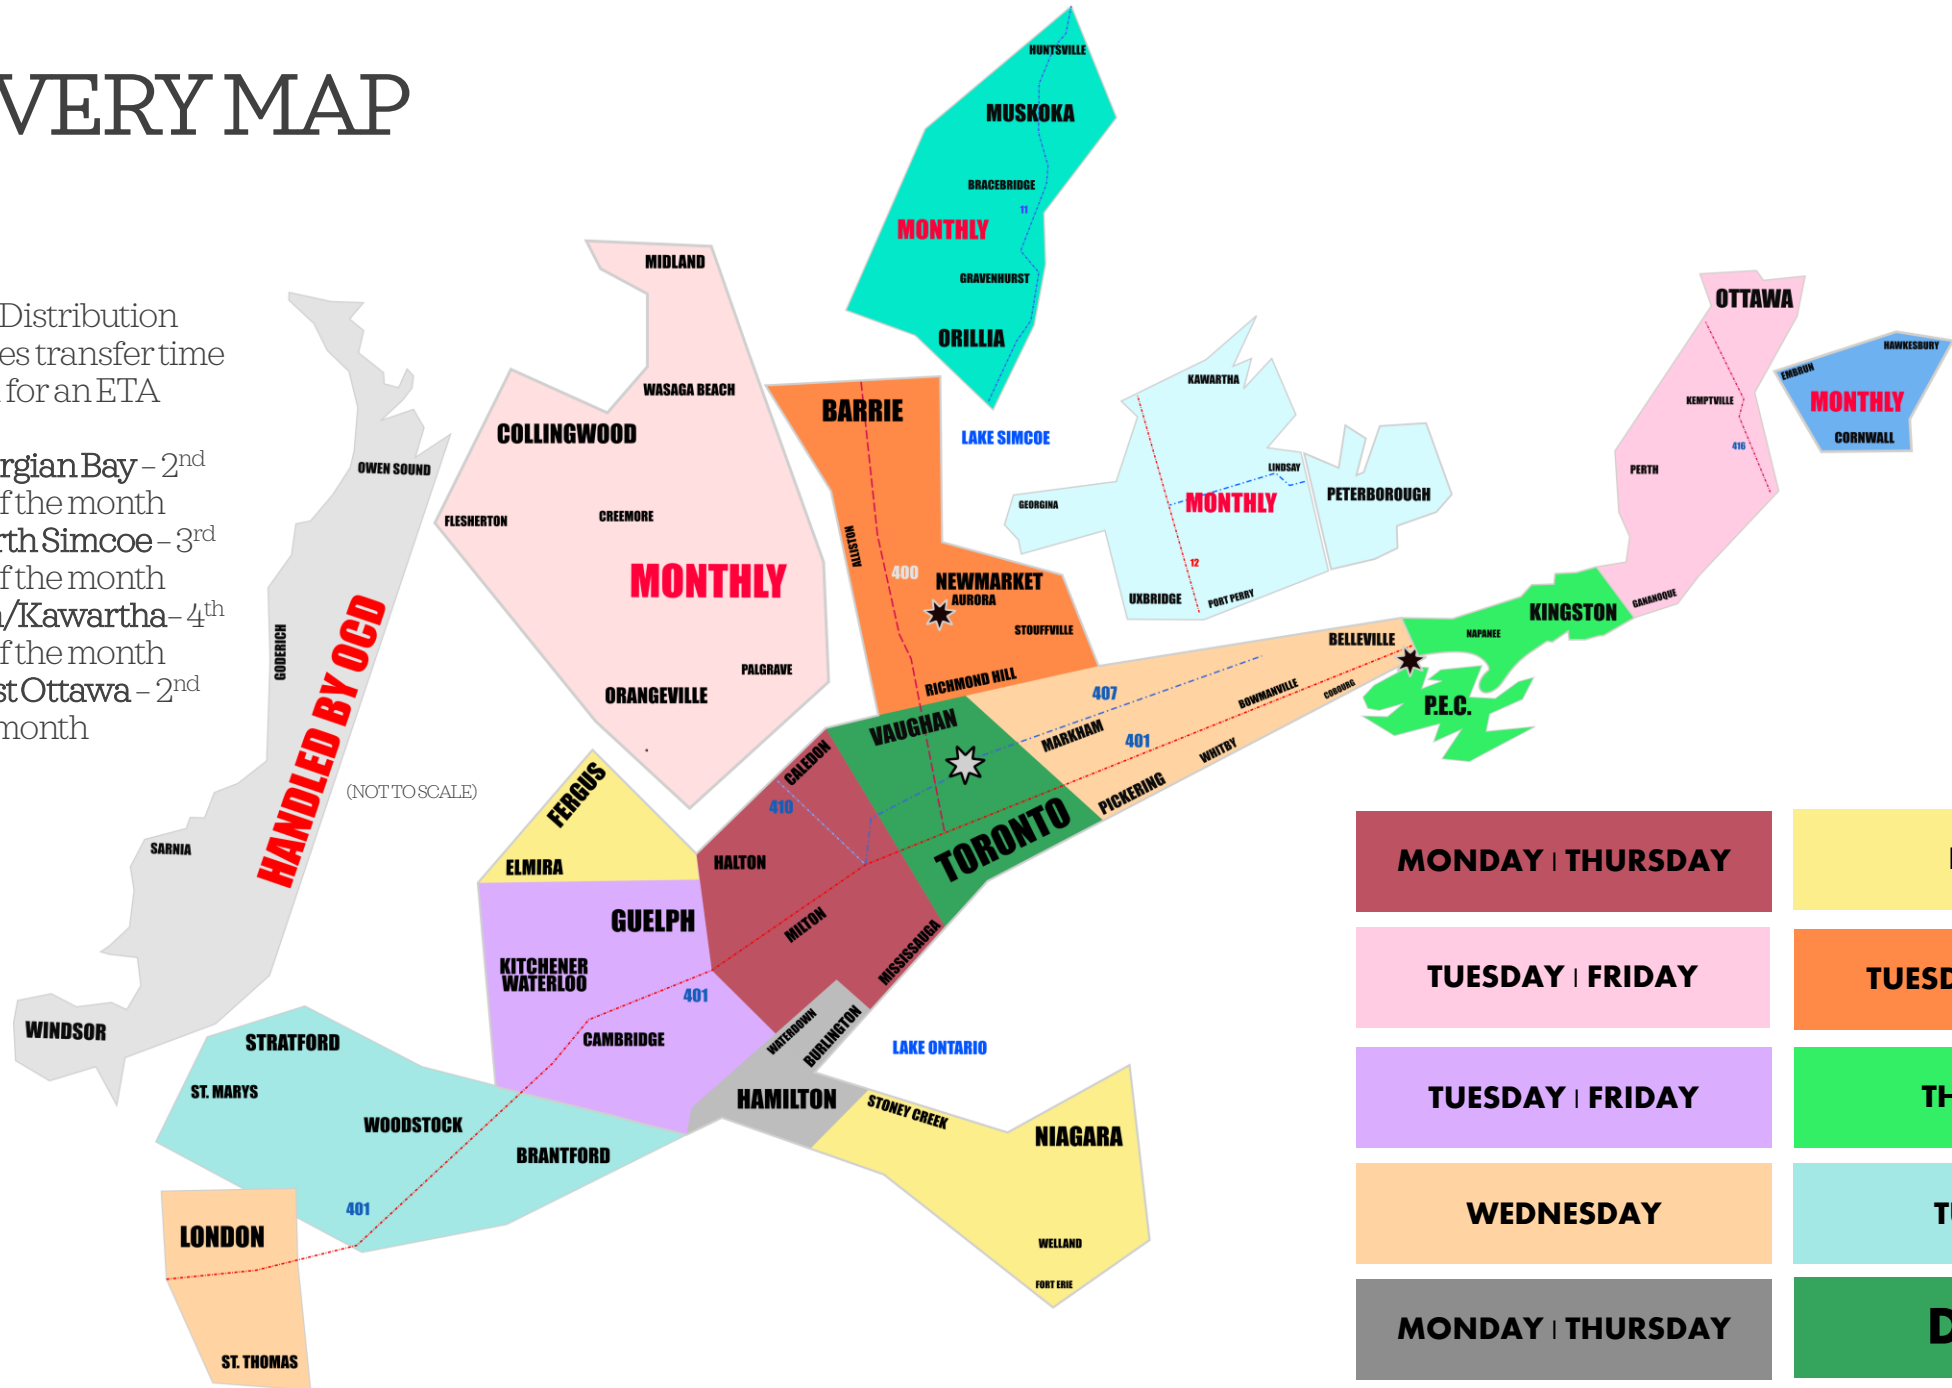

Licensee Delivery

- Daily deliveries to Toronto
- Weekly and twice-weekly deliveries from London to Ottawa
- Partnership with Ontario Craft Distribution for Southwestern Ontario
 - Bi-Weekly deliveries to everywhere west of our delivery zones
- 6 Weeks free warehousing

Core Delivery Schedule

MONDAY THURSDAY	FRIDAY
TUESDAY FRIDAY	TUESDAY FRIDAY
TUESDAY FRIDAY	THURSDAY
WEDNESDAY	TUESDAY
MONDAY THURSDAY	DAILY

Occasional Delivery Schedule

- Ontario Craft Distribution (OCD) Requires transfer time - Please email for an ETA
- Dufferin/Georgian Bay - 2nd Wednesday of the month
- Muskoka/North Simcoe - 3rd Wednesday of the month
- Peterborough/Kawartha - 4th Wednesday of the month
- Cornwall/East Ottawa - 2nd Friday of the month

DELIVERY MAP

- Ontario Craft Distribution (OCD) Requires transfer time - Please email for an ETA
- Dufferin/Georgian Bay - 2nd Wednesday of the month
- Muskoka/North Simcoe - 3rd Wednesday of the month
- Peterborough/Kawartha - 4th Wednesday of the month
- Cornwall/East Ottawa - 2nd Friday of the month

MONDAY THURSDAY	FRIDAY
TUESDAY FRIDAY	TUESDAY FRIDAY
TUESDAY FRIDAY	THURSDAY
WEDNESDAY	TUESDAY
MONDAY THURSDAY	DAILY

Brands We Work With

AVLING™

Farm League BREWING

MATRON

Spy

Fee Structure

- Drop-offs to our warehouse are welcome from 10:30am – 4:30pm, Mon-Fri
- Pickup available on delivery days in your region