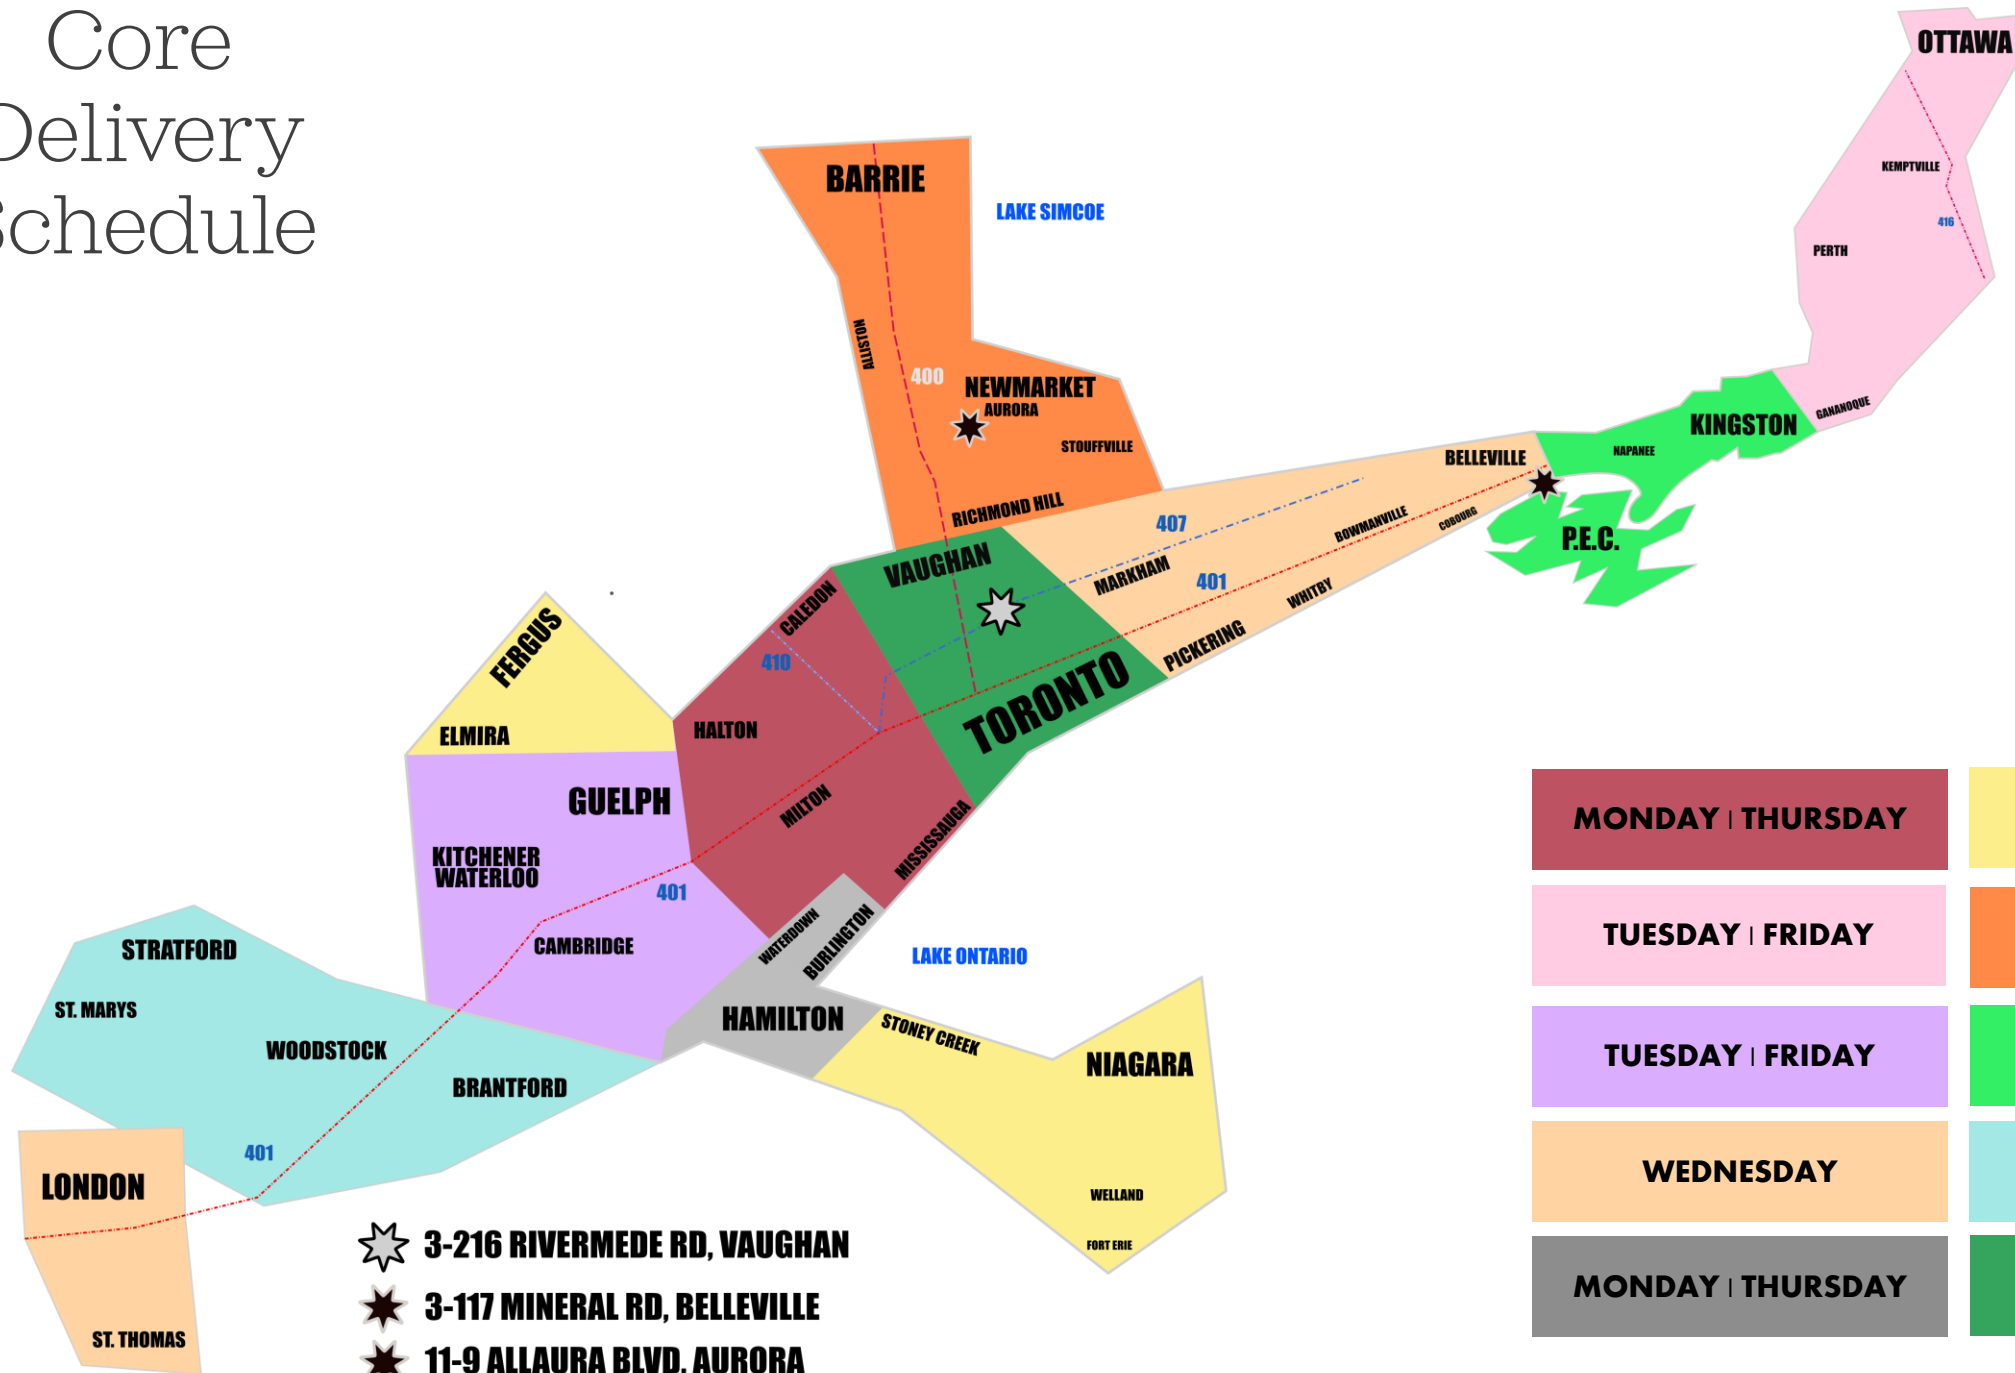

Licensee Delivery

- Daily deliveries to Toronto
- Weekly and twice-weekly deliveries from London to Ottawa
- Partnership with Ontario Craft Distribution for Southwestern Ontario
 - Bi-Weekly deliveries to everywhere west of our delivery zones
- 6 Weeks free warehousing

Core Delivery Schedule

MONDAY THURSDAY	FRIDAY
TUESDAY FRIDAY	TUESDAY FRIDAY
TUESDAY FRIDAY	THURSDAY
WEDNESDAY	TUESDAY
MONDAY THURSDAY	DAILY

Occasional Delivery Schedule

- Ontario Craft Distribution (OCD) Requires transfer time - Please email for an ETA
- Dufferin/Georgian Bay - 2nd Wednesday of the month
- Muskoka/North Simcoe - 3rd Wednesday of the month
- Peterborough/Kawartha - 4th Wednesday of the month
- Cornwall/East Ottawa - 2nd Friday of the month

DELIVERY MAP

- Ontario Craft Distribution (OCD) Requires transfer time - Please email for an ETA
- Dufferin/Georgian Bay - 2nd Wednesday of the month
- Muskoka/North Simcoe - 3rd Wednesday of the month
- Peterborough/Kawartha - 4th Wednesday of the month
- Cornwall/East Ottawa - 2nd Friday of the month

MONDAY THURSDAY	FRIDAY
TUESDAY FRIDAY	TUESDAY FRIDAY
TUESDAY FRIDAY	THURSDAY
WEDNESDAY	TUESDAY
MONDAY THURSDAY	DAILY

Brands We Work With

AVLING™

Farm League BREWING

MATRON

Spy

Fee Structure

- Drop-offs to our warehouse are welcome from 10:30am – 4:30pm, Mon-Fri
- Pickup available on delivery days in your region