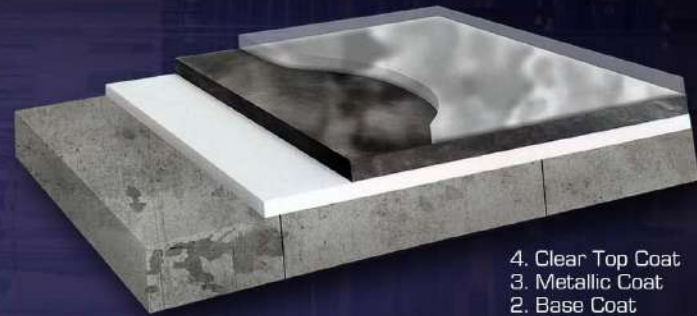

LIQUID METALS

HIGH PERFORMANCE COATING SYSTEMS

- Seamless Flooring with no Grout Lines
- Easy to Clean and Maintain
- Limitless Color Options
- Available in 3 gallon & 15 gallon kit

4. Clear Top Coat
3. Metallic Coat
2. Base Coat
1. Prepped Concrete