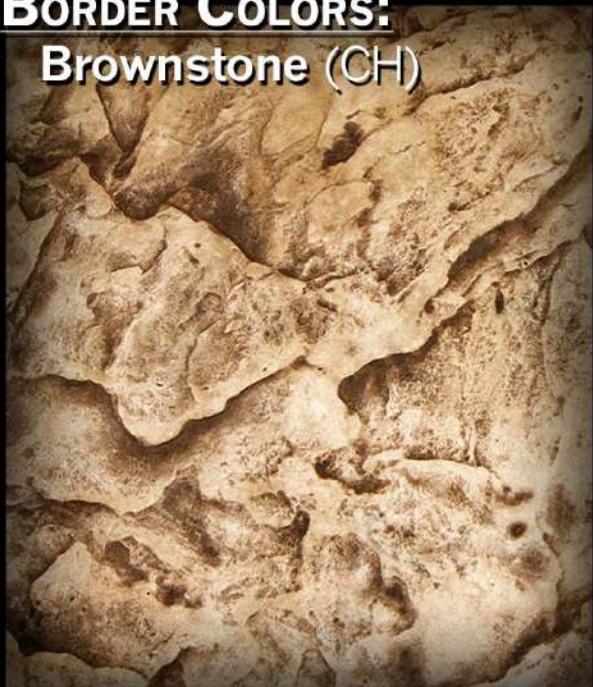

Seamless Roman Slate

Dimensions 4' x 4'

FIELD COLORS:
Cappuccino (CH)
Buckskin (CH)
Smokey Brown (RA)

Sawed into 2ft. sections

BORDER COLORS:
Brownstone (CH)