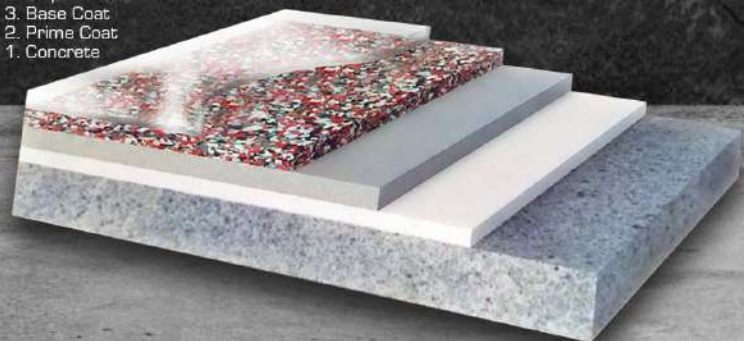

5. Top Coat
4. Chips
3. Base Coat
2. Prime Coat
1. Concrete