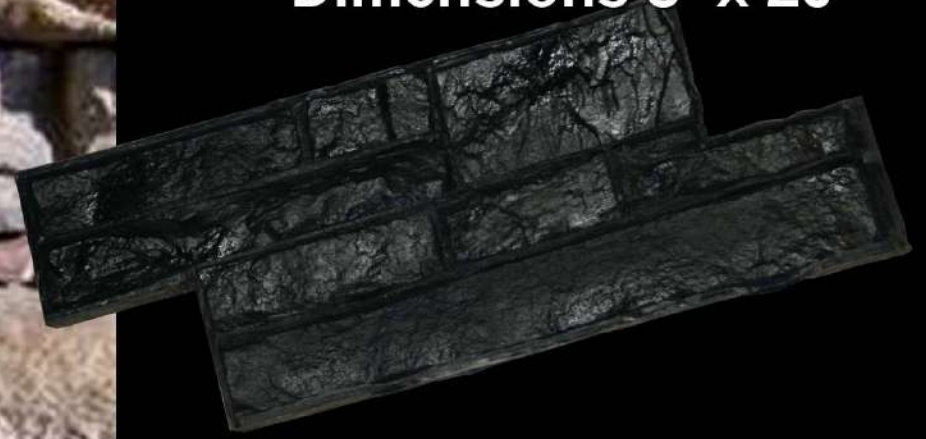

Eastern Ledge Stone

Dimensions 8" x 20"