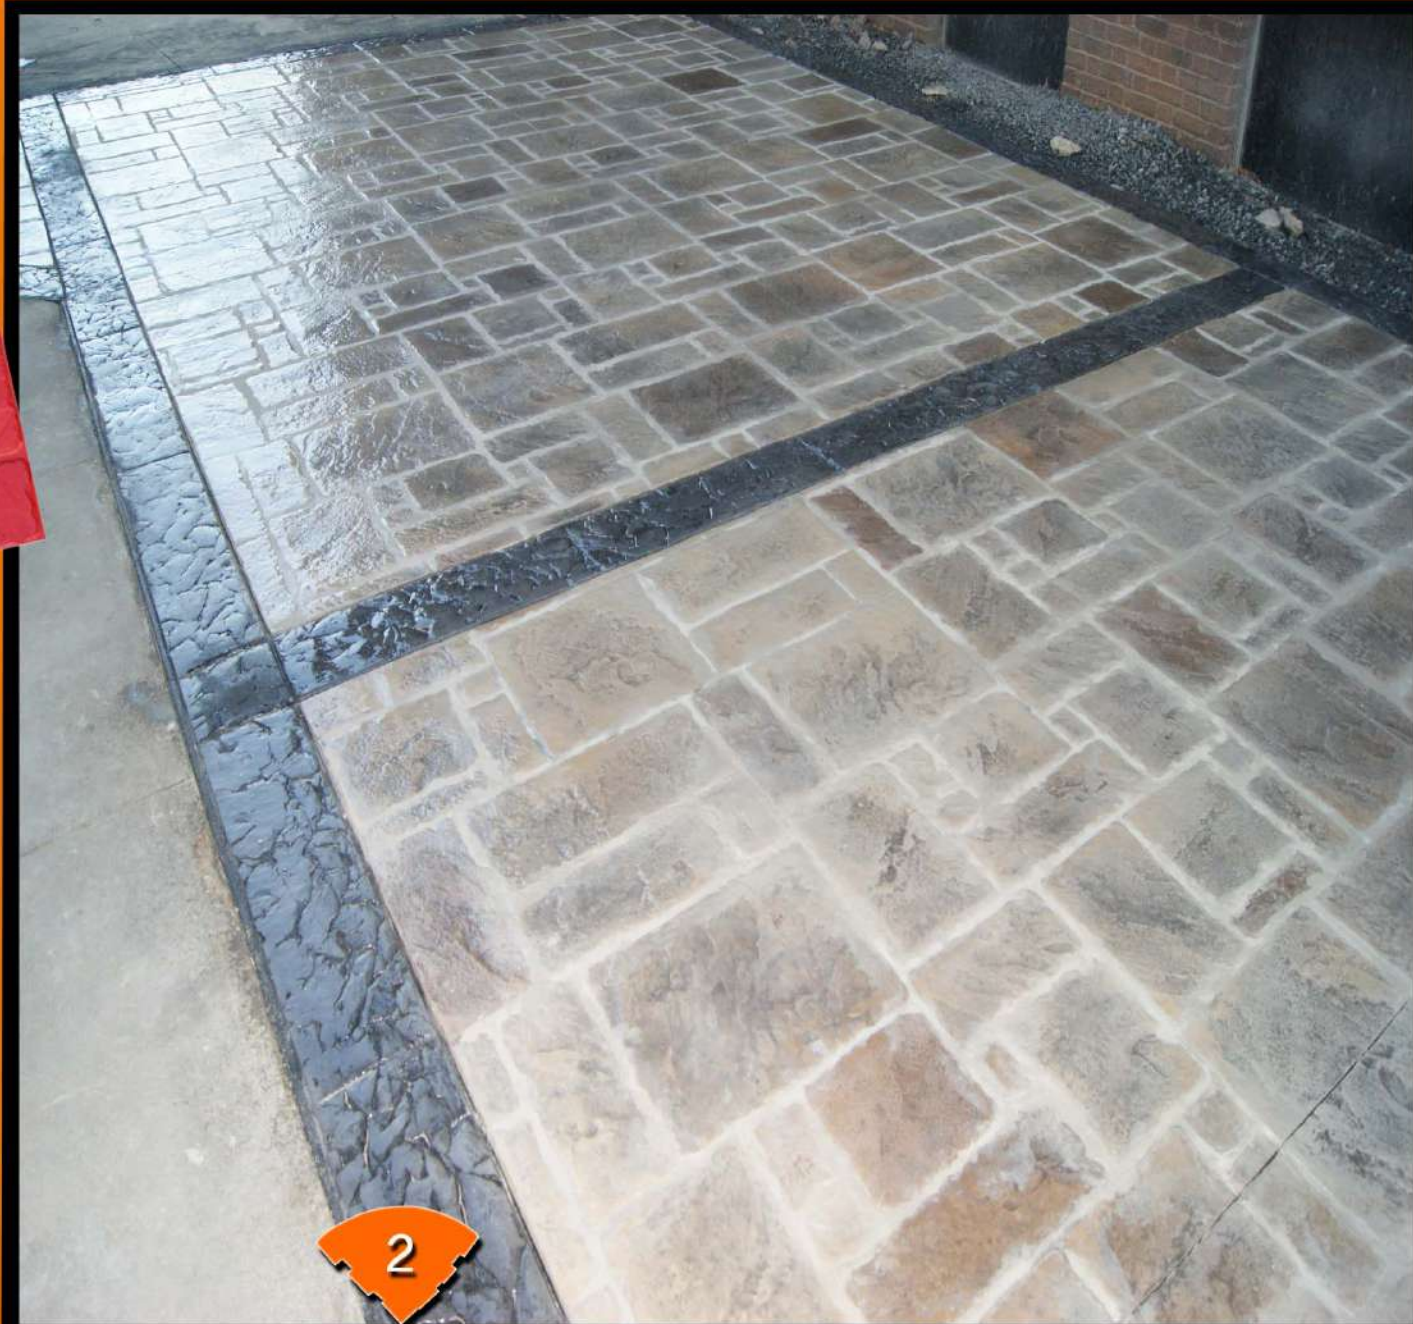

BORDER COLORS:

Medium Gray (CH)
w/ Dark Gray (RA)