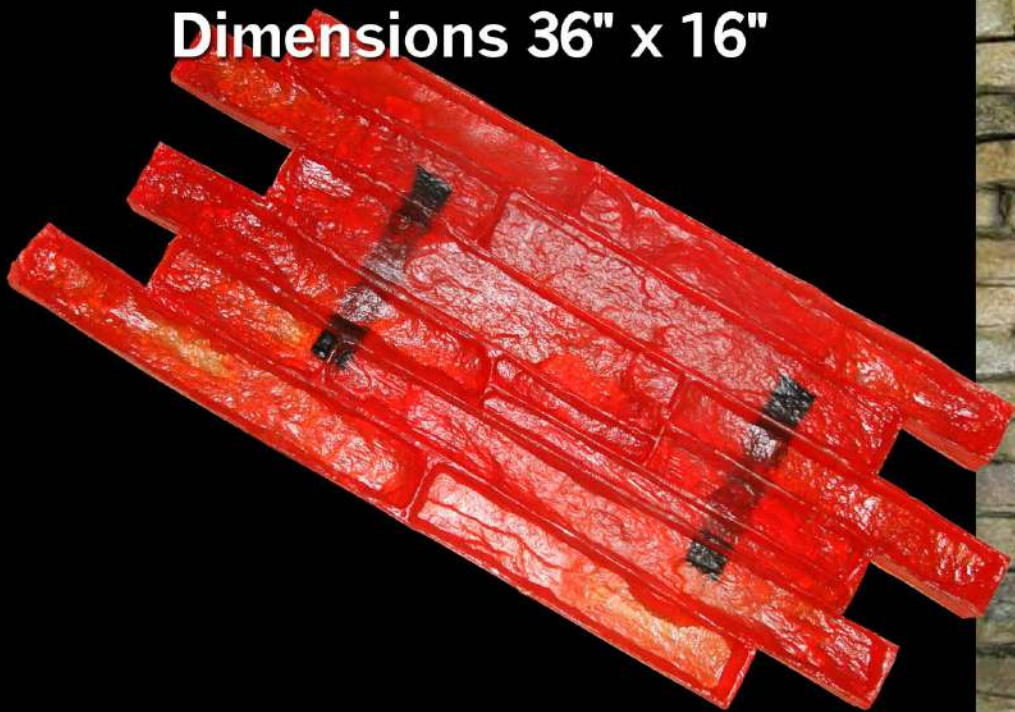

Dimensions 36" x 15"

Vertical Concrete Stamps

Vineyard

Dimensions 24" x 12"

Southern Ledgestone

Dimensions 36" x 16"

LIQUID METALS

HIGH PERFORMANCE COATING SYSTEMS