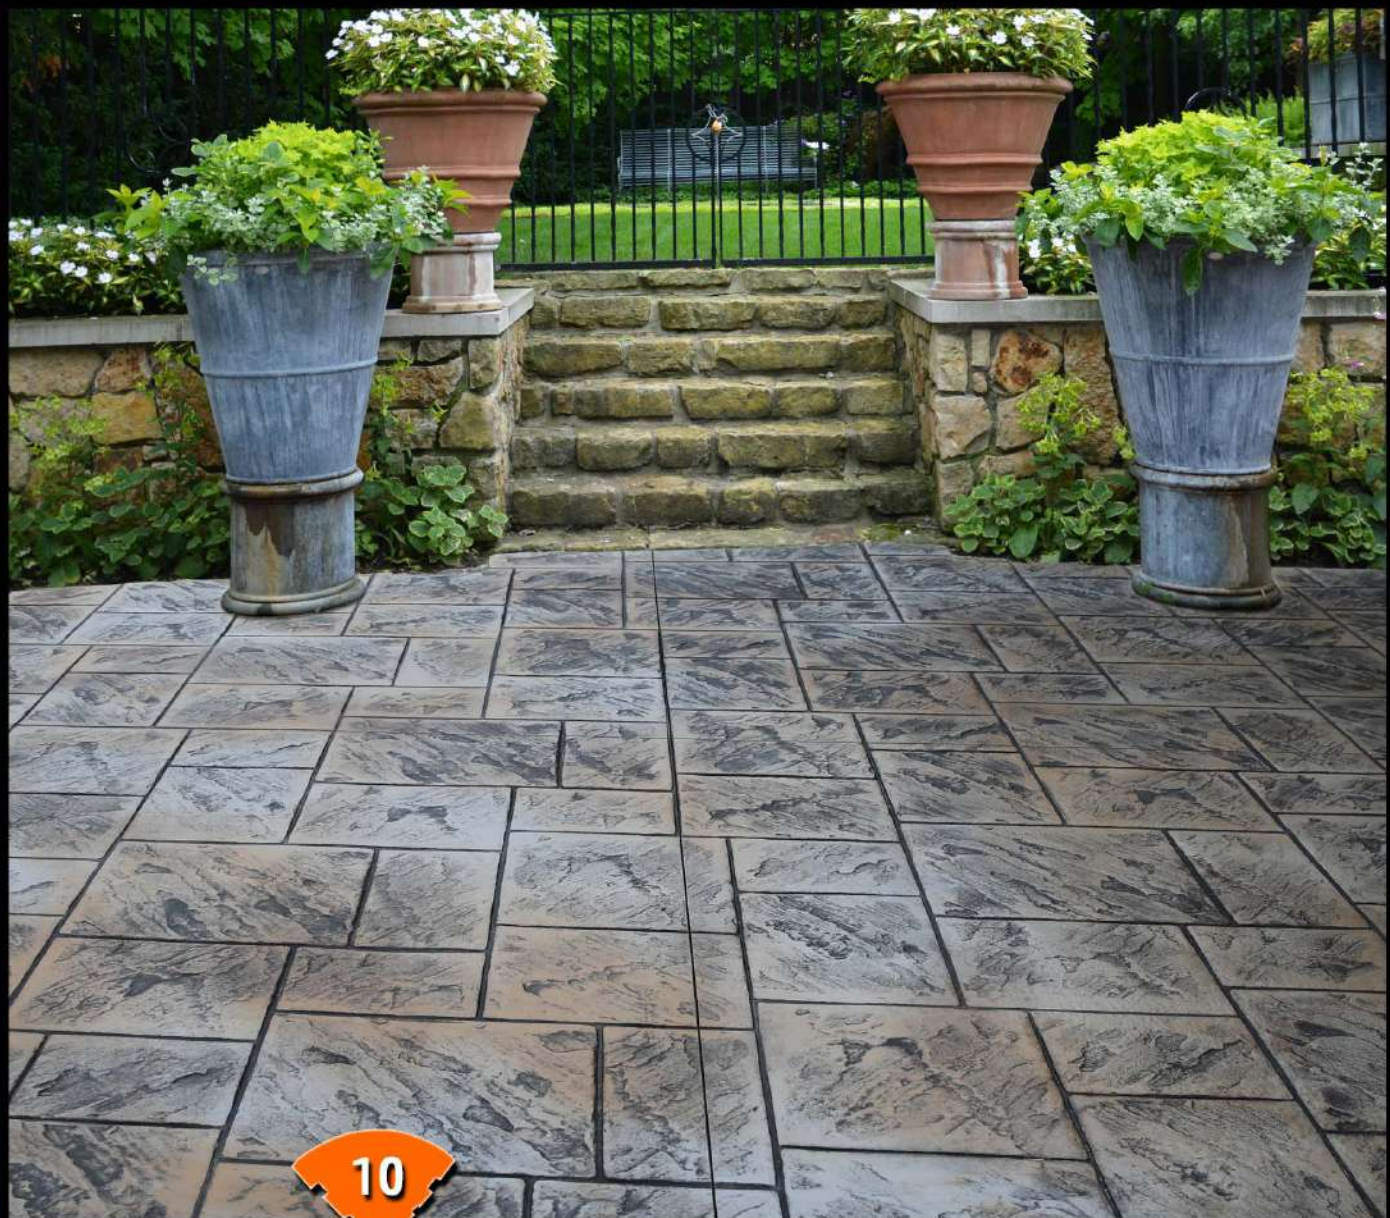

FIELD COLORS:

Dolphin (CH)
Buckskin (CH)
Black (RA)