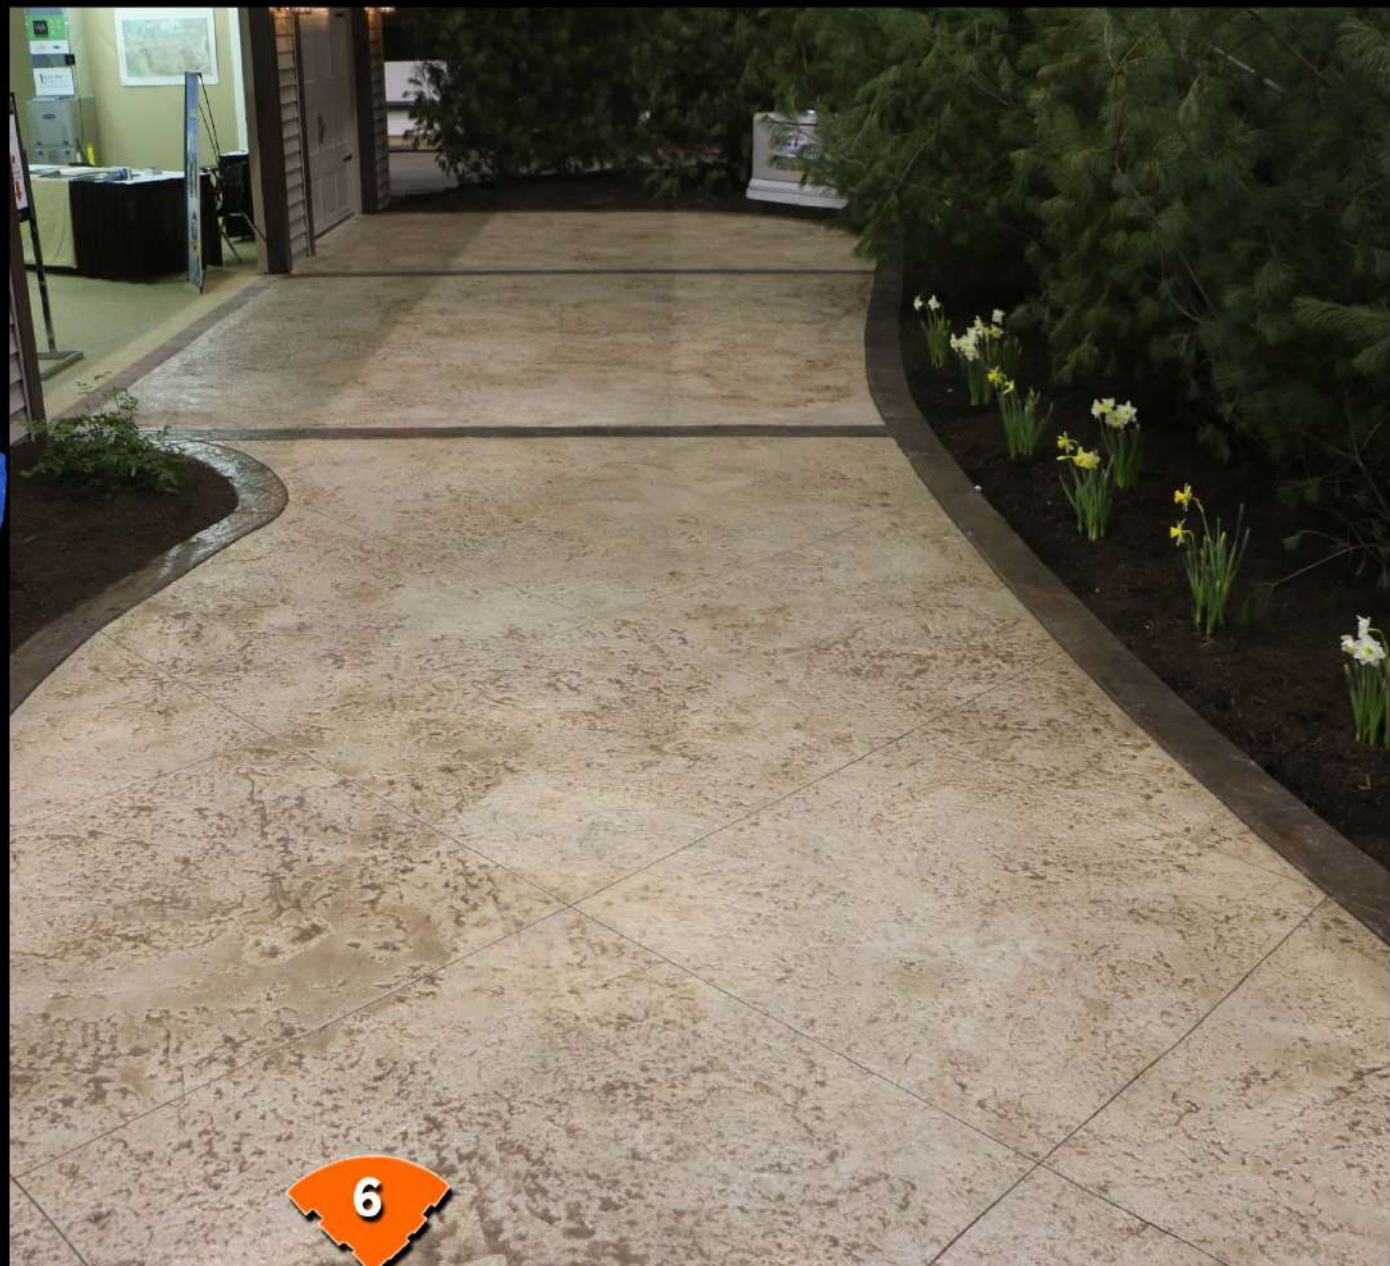

Sun Buff (CH) &
Oyster White (CH)
w/Chocolate (RA)

BORDER COLORS:

Chocolate (CH)
w/Chocolate (RA)

Seamless Italian Slate

Dimensions 4' x 4'

FIELD COLORS:
Cappuccino (CH)
w/ Brownstone (RA)

Seamless Roman Slate