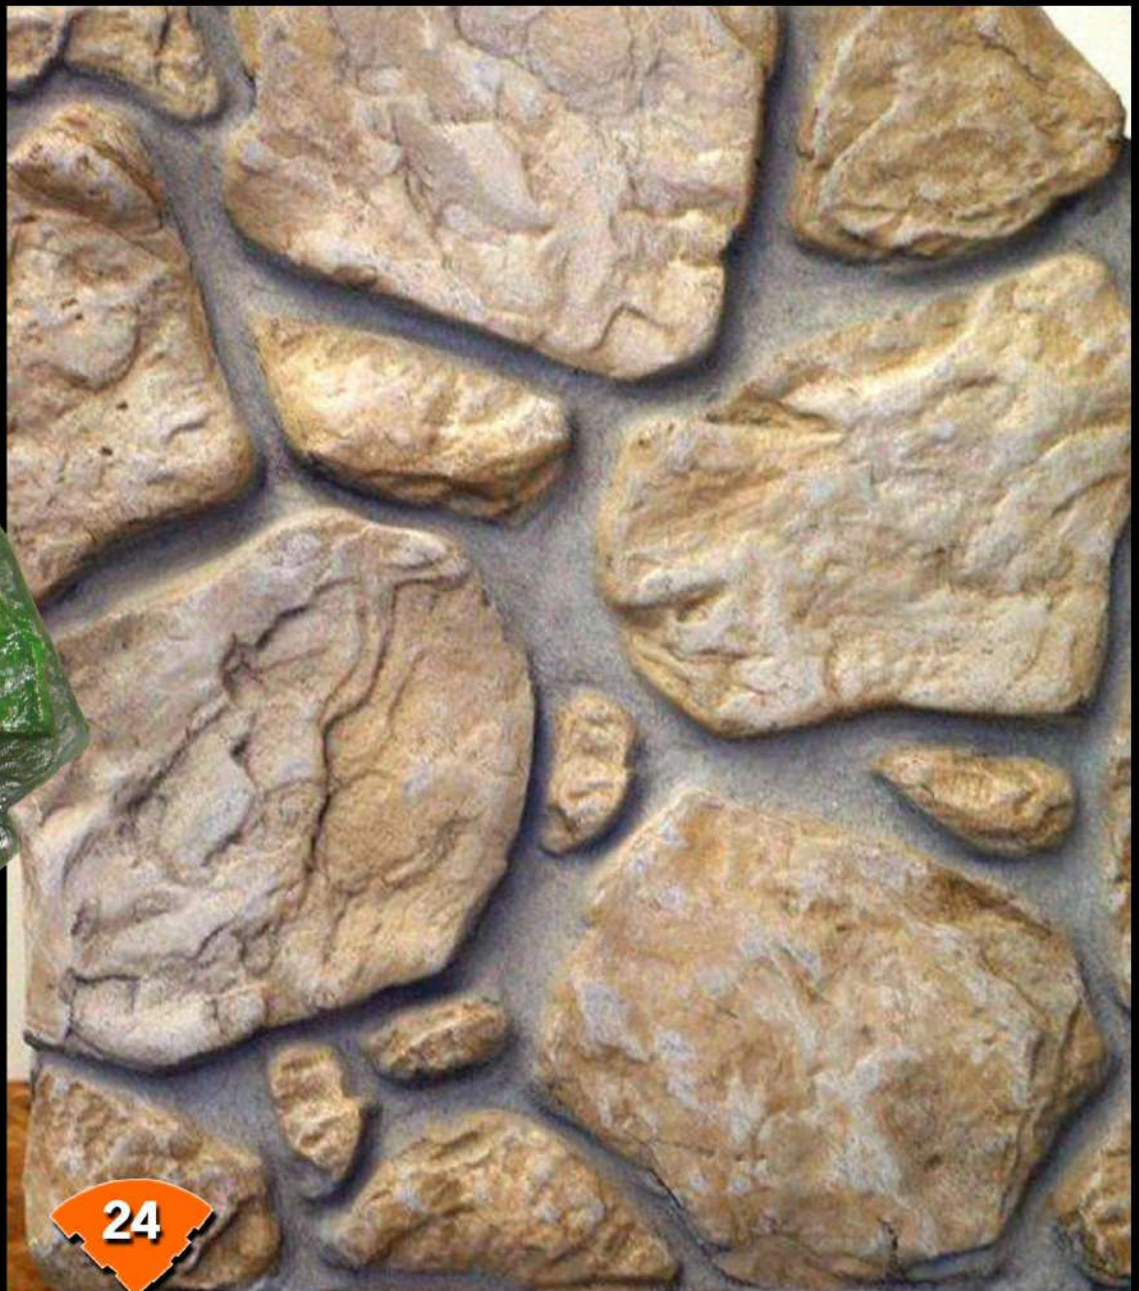

Orchard Stone

Dimensions 36" x 15"