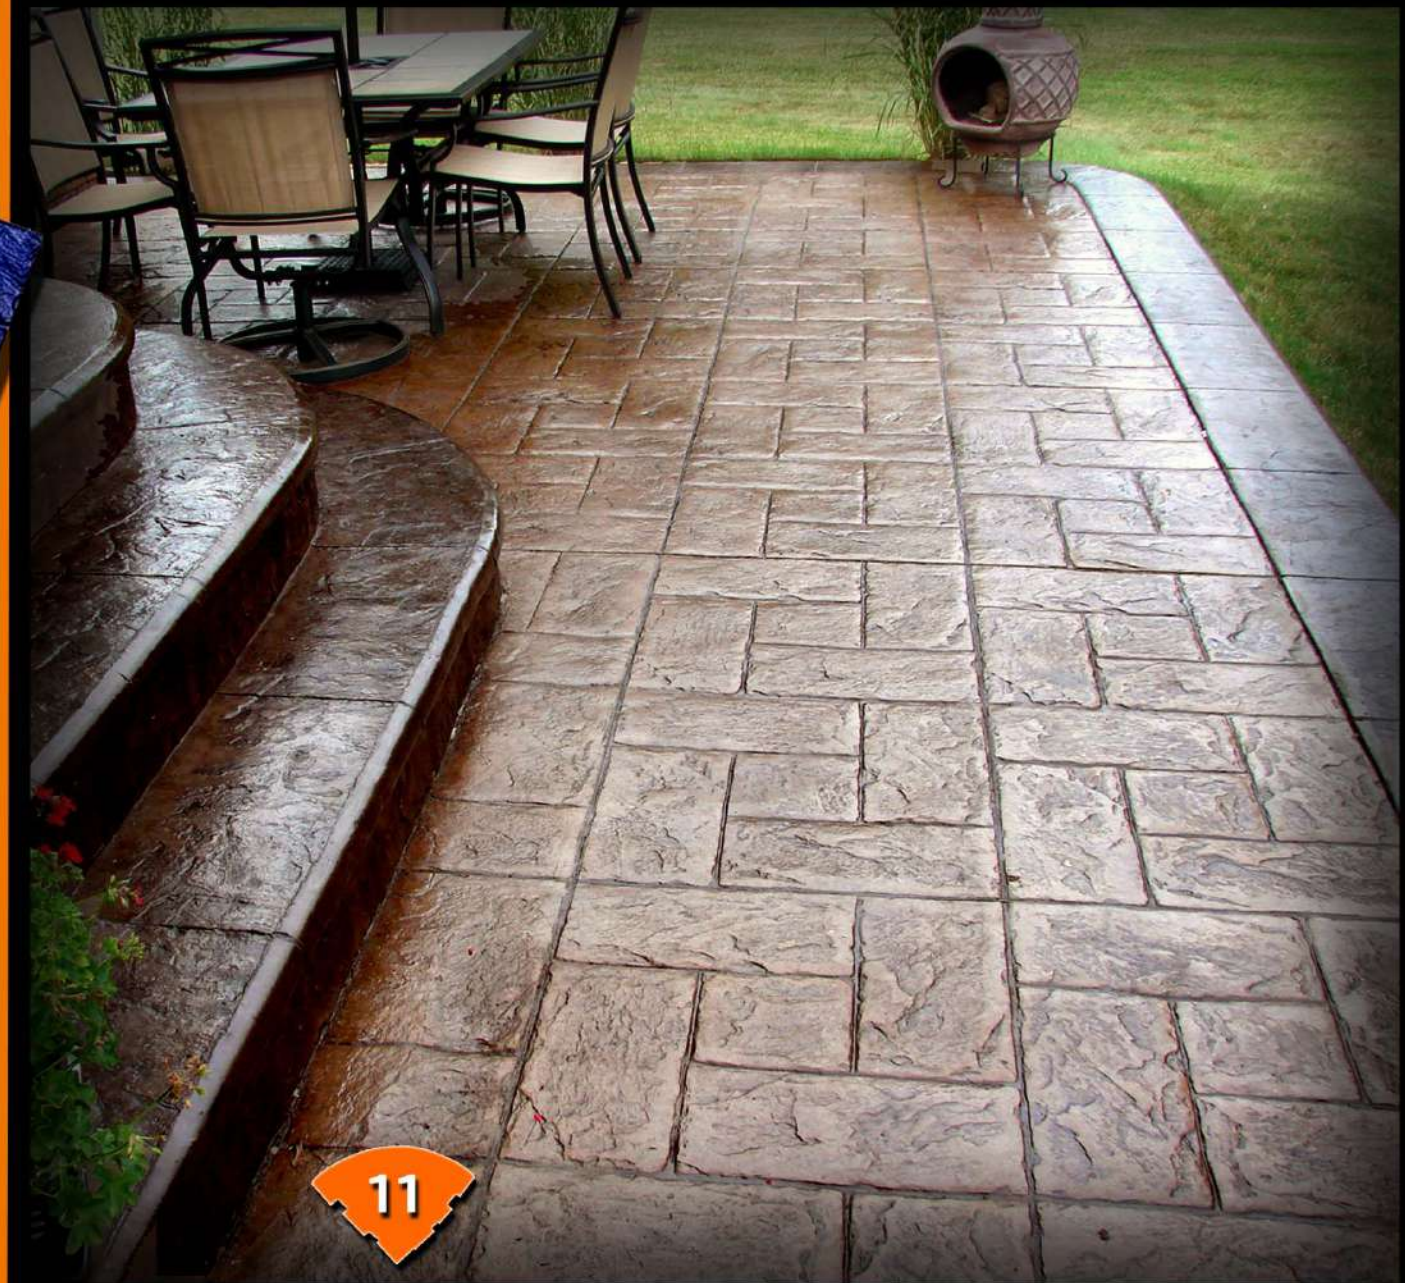

BORDER COLORS:

Chocolate (CH)
w/ Chocolate (RA)