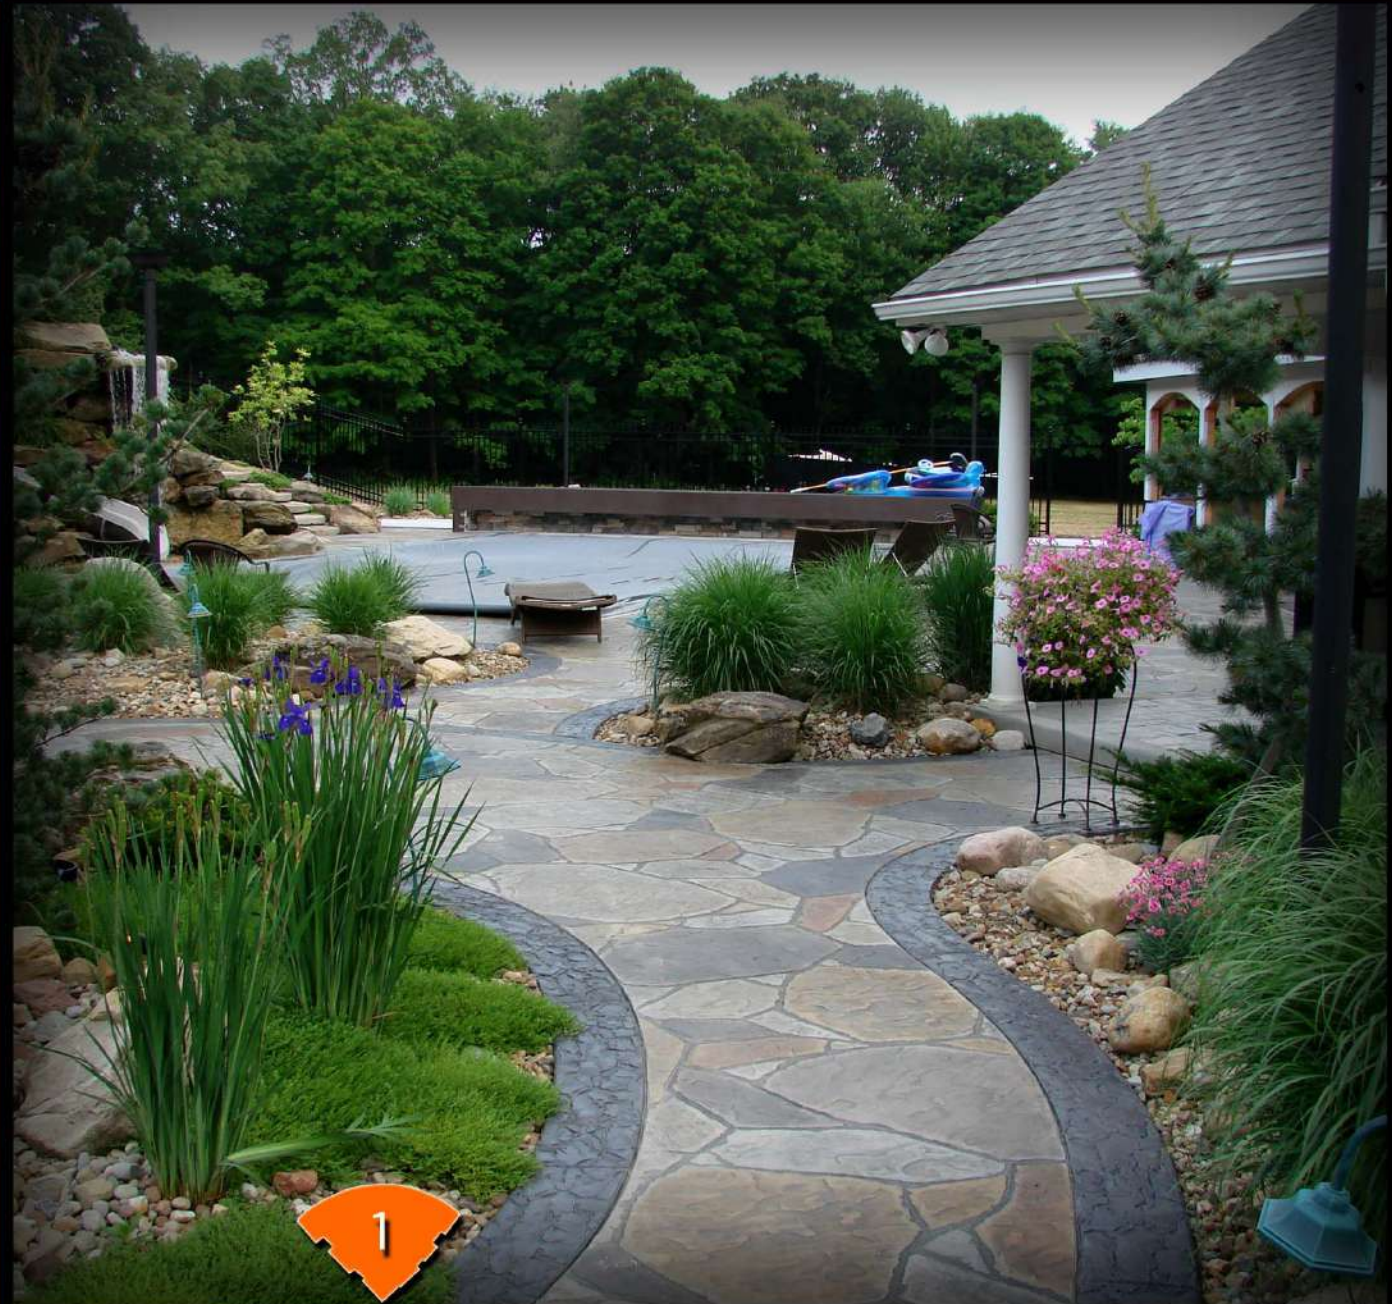

BORDER COLORS:

Medium Gray (CH)
w/ Dark Gray (RA)