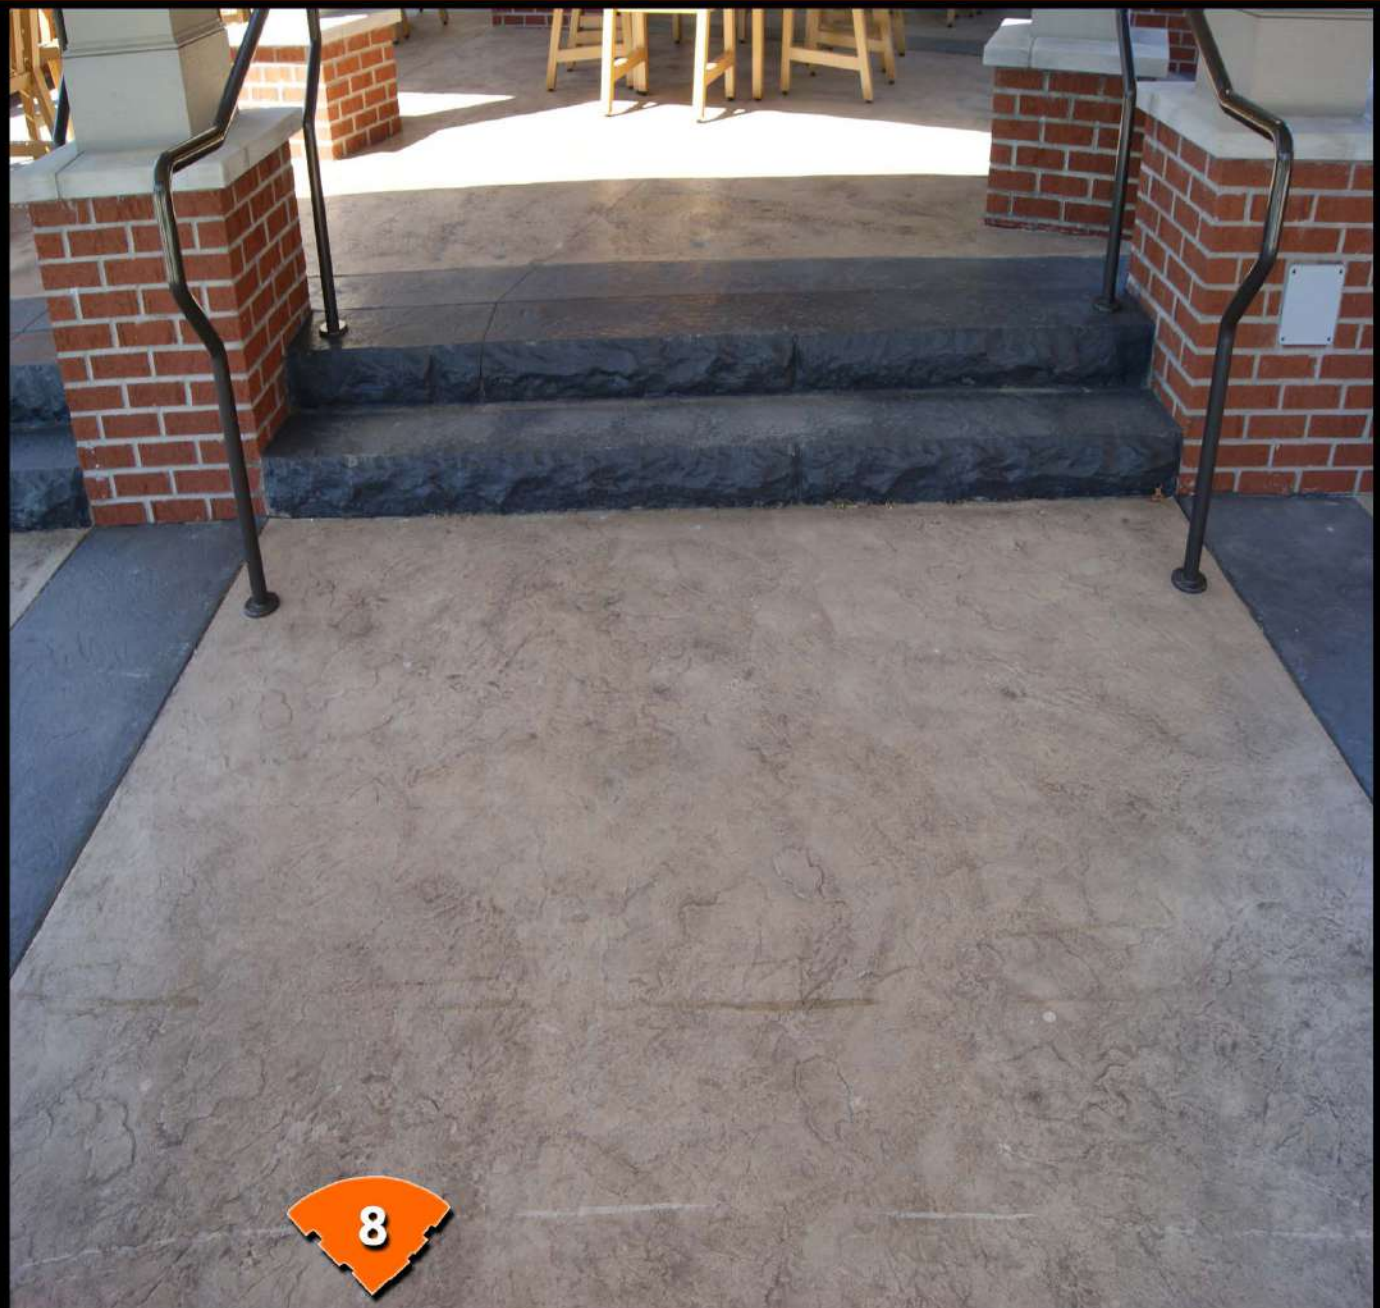

BORDER:

Dark Gray (CH)
w/ Dark Gray (RA)