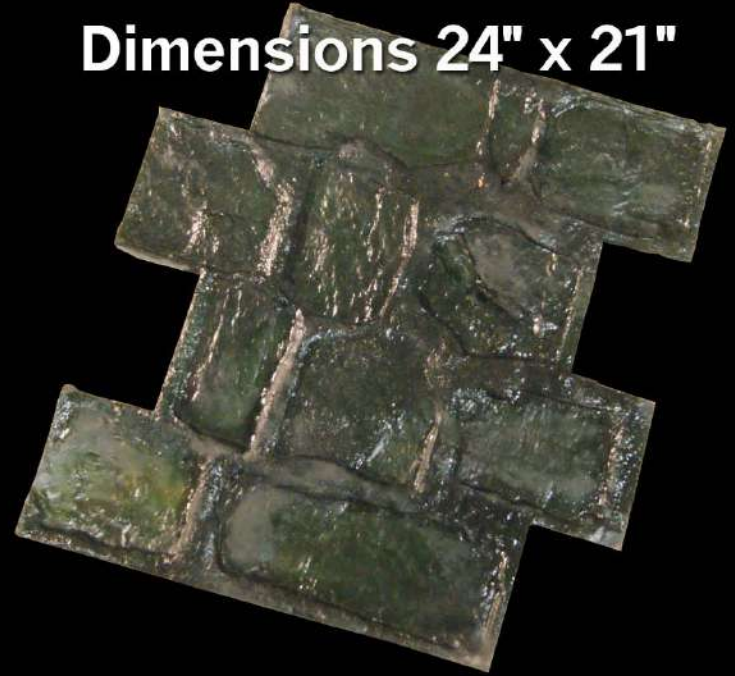

Eastern Ledge Stone

Dimensions 8" x 20"

Mountain Dry Stack

Dimensions 22" x 12"

Vertical Concrete Stamps

English Cobblestone

Dimensions 24" x 21"

Orchard Stone

Dimensions 36" x 15"

Vertical Concrete Stamps

Vineyard

Dimensions 24" x 12"

Southern Ledgestone

Dimensions 36" x 16"

LIQUID METALS

HIGH PERFORMANCE COATING SYSTEMS