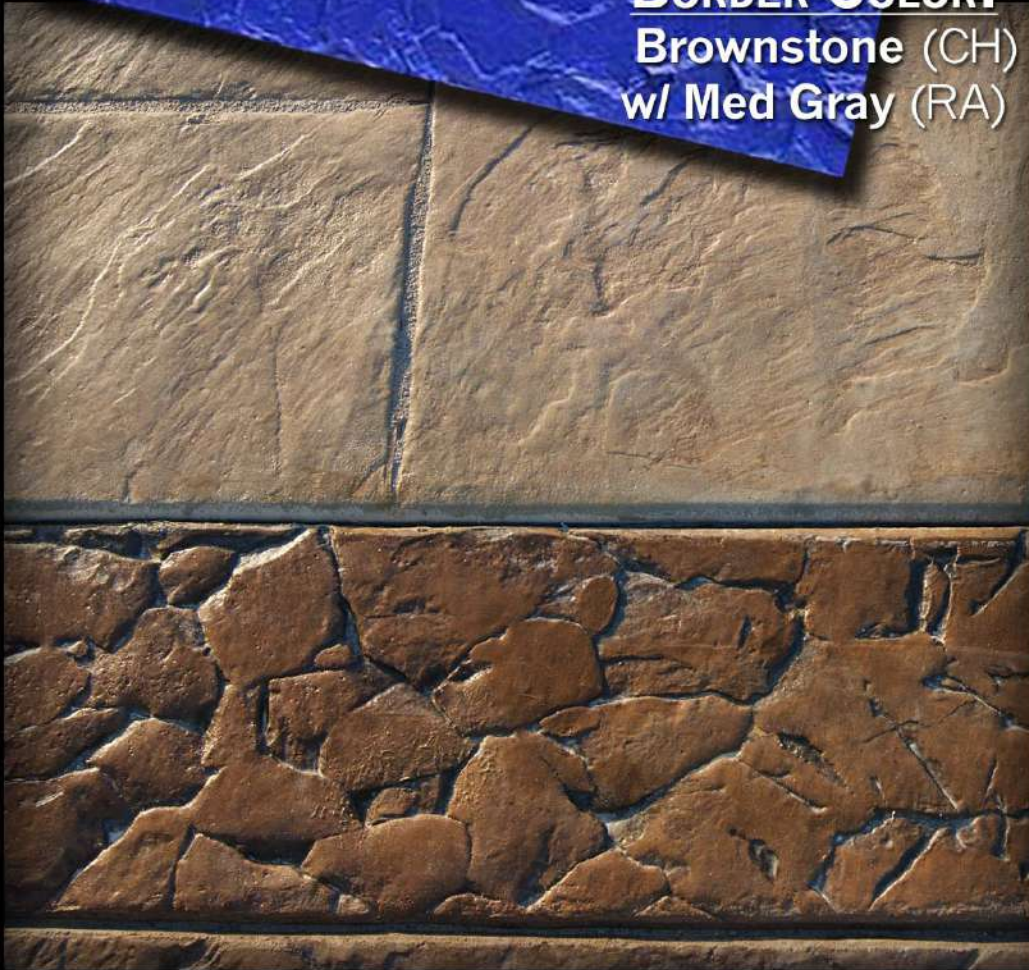

Fan

Dimensions 26" x 46"

FIELD COLORS:

Terra Cotta (CH)
w/ Dark Gray (RA)

9" Classic Stone Border

Dimensions 9" x 36"

FIELD COLOR:
Shale Stone (CH)
Lava Stone (CH)
w/ Brownstone (RA)

BORDER COLOR:
Brownstone (CH)
w/ Med Gray (RA)