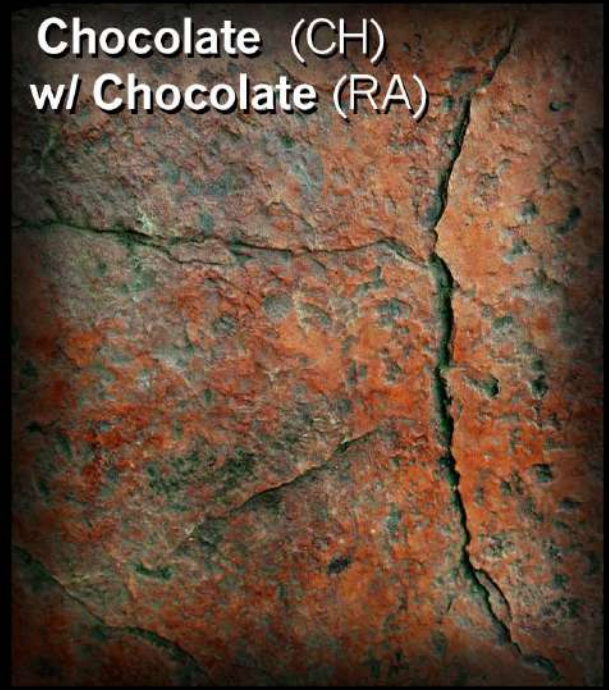

Old Granite Cleft Stone

Dimensions 4' x 4'

FIELD COLORS:
Cappaccino (CH)
Buckskin (CH)
w/ Chocolate (RA)

BORDER COLORS:
Chocolate (CH)
w/ Chocolate (RA)

Seamless Sedonna Flagstone

(Seamless Magnetic Stamp)