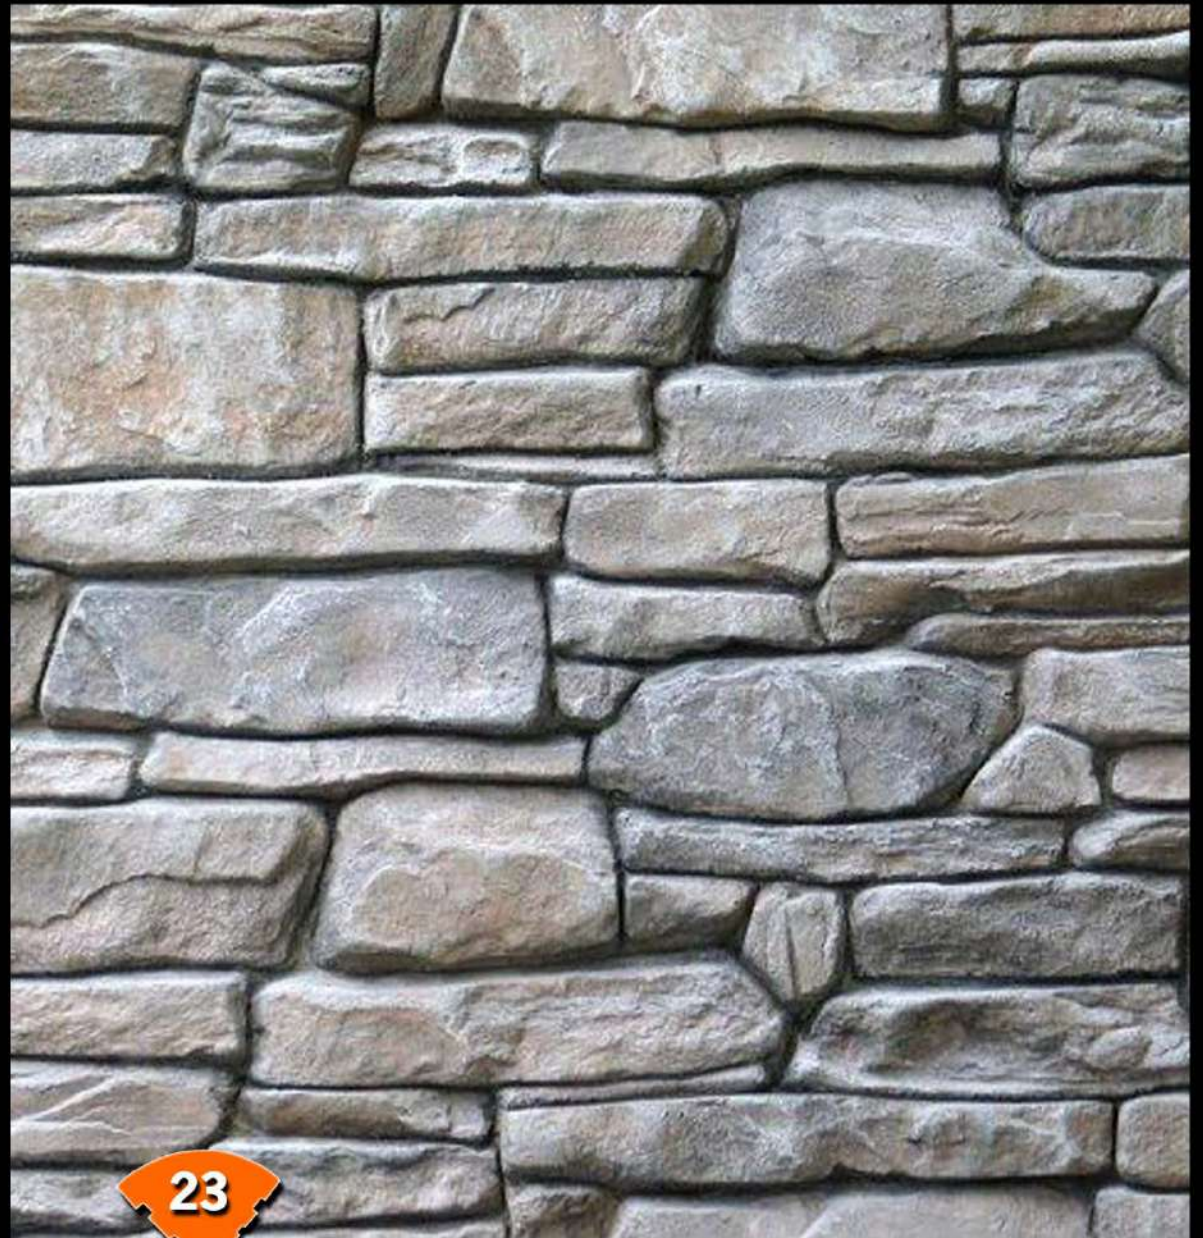

Mountain Dry Stack

Dimensions 22" x 12"