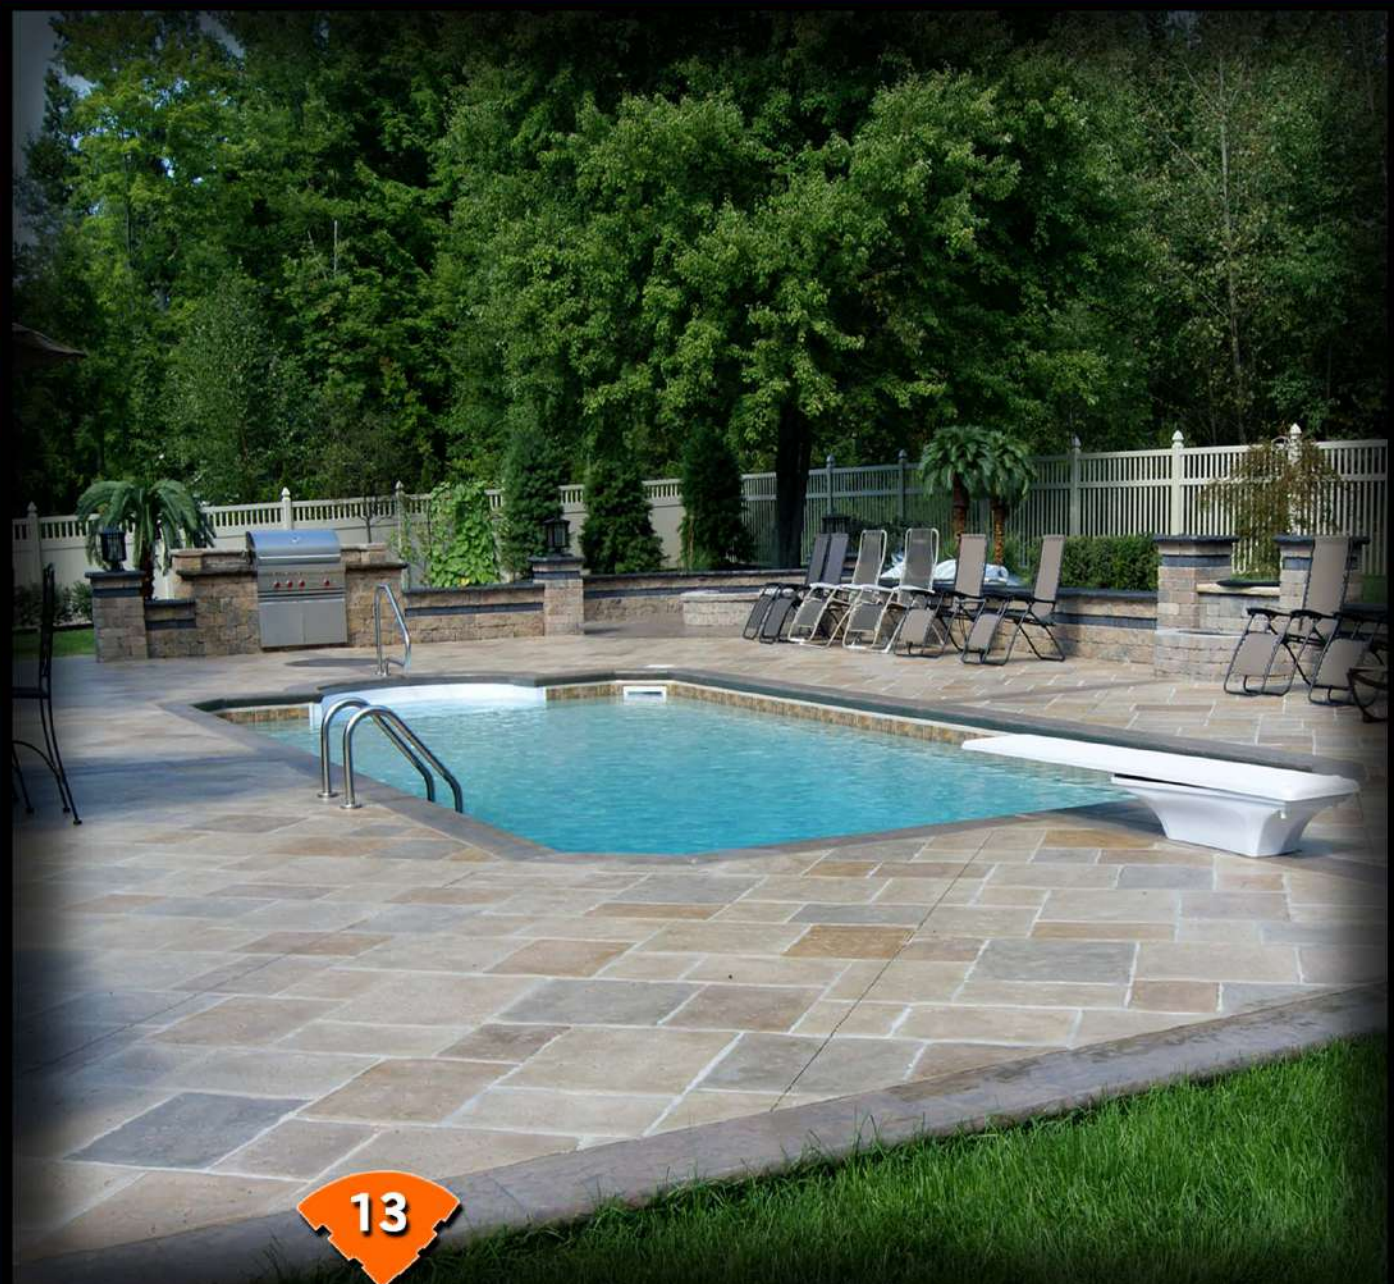

BORDER COLORS:

Rustic Brown (CH)
w/ Light Gray (RA)