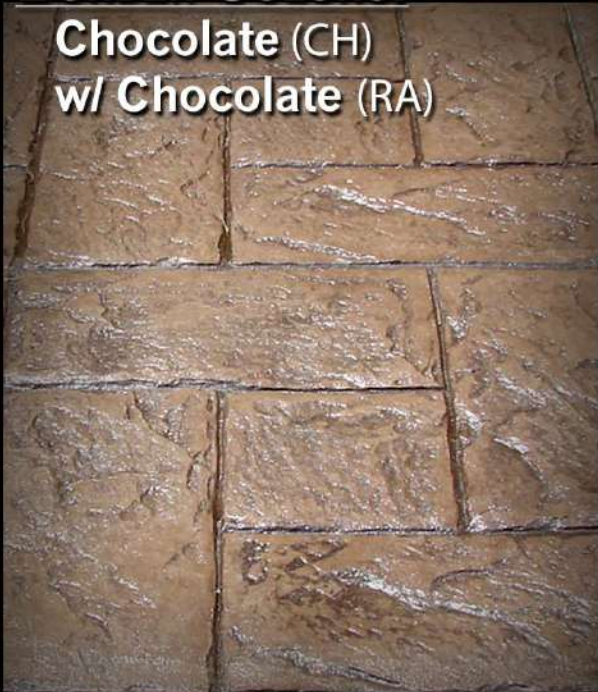

BORDER COLORS:

Chocolate (CH)
w/ Chocolate (RA)