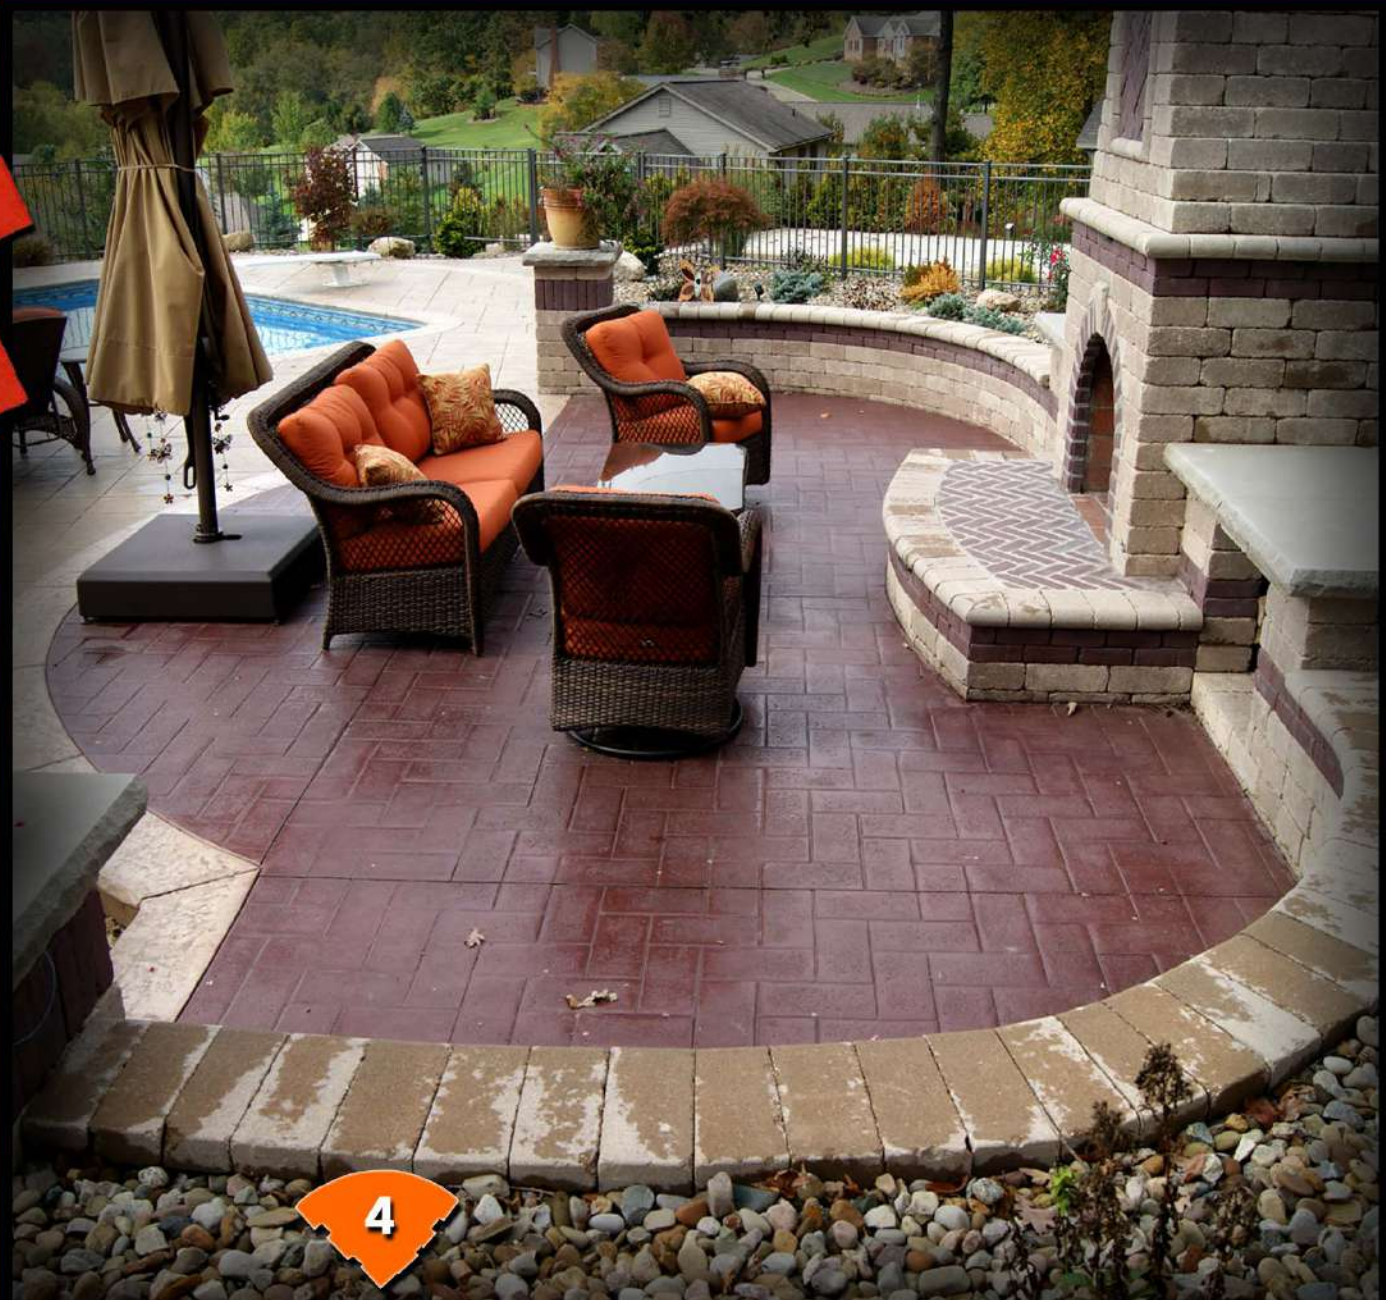

BORDER COLORS:

Travertine (CH)
w/ Rustic Brown (RA)