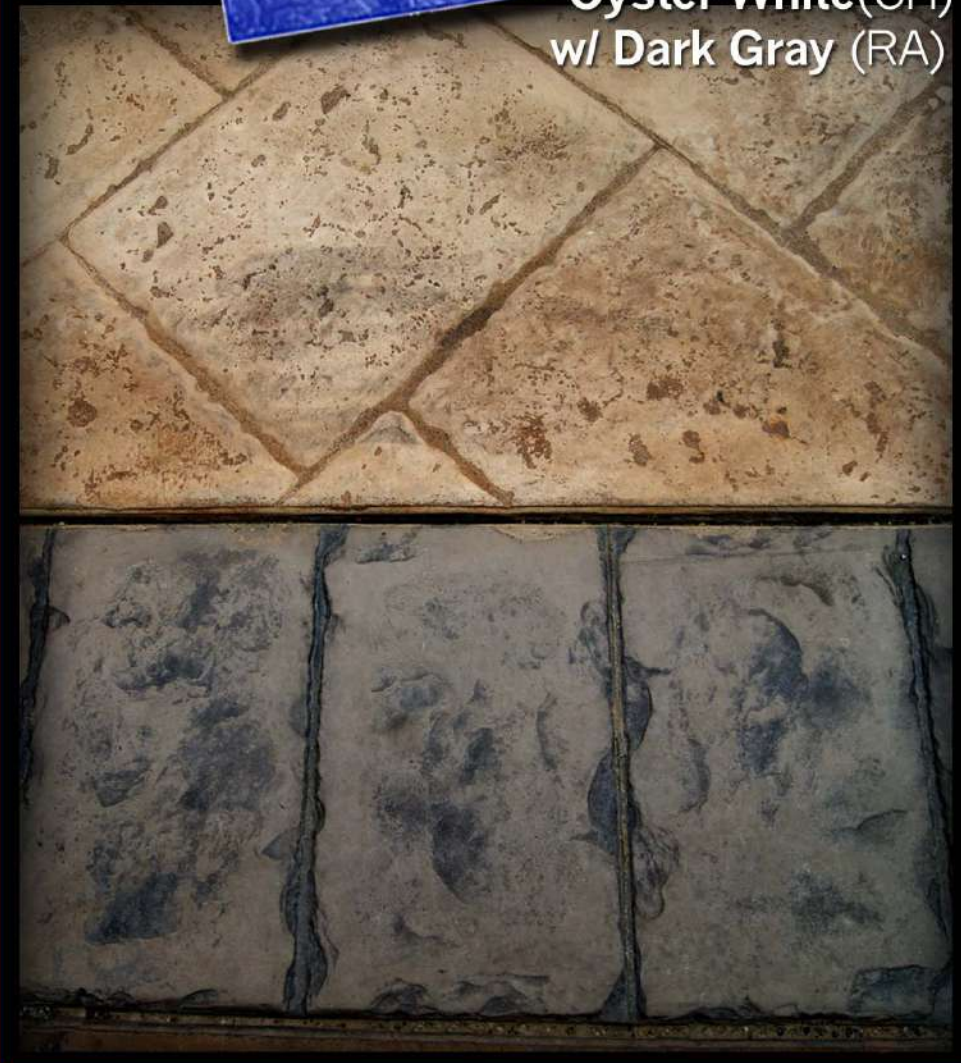

FIELD COLOR:
Travertine (CH)
Cappuccino(CH)
w/ Buckskin (RA)

BORDER COLOR:
Oyster White(CH)
w/ Dark Gray (RA)