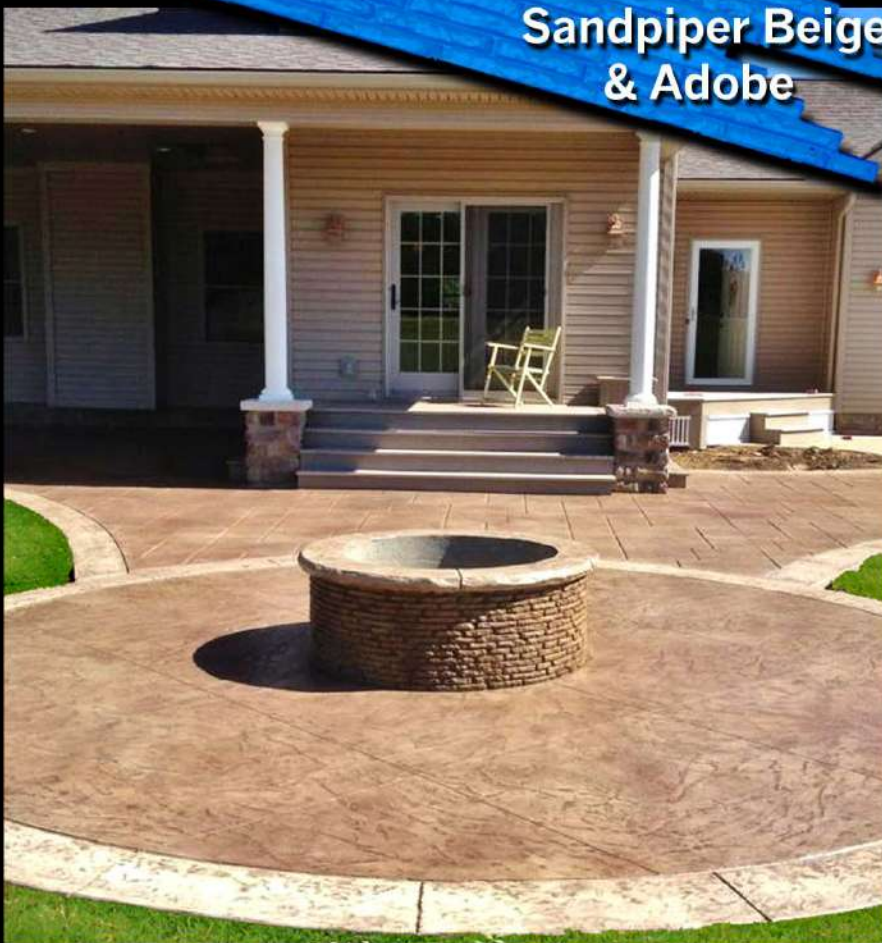

**Ledger Stone
Fire Pit**

Dimensions 4'

**WALL CAP
COLOR:**

2" SPLIT LIMESTONE
Travertine (CH)

STAIN COLORS:
Sandpiper Beige
& Adobe