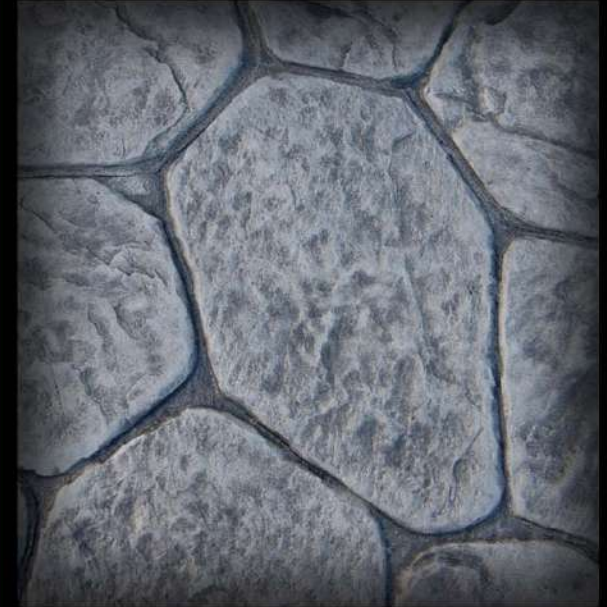

BORDER COLORS:

Rustic Brown (CH)
w/ Light Gray (RA)

Large Random Stone

Dimensions 36" x 36"

FIELD COLORS:

Dolphin (CH)
w/ Dark Gray (RA)

BORDER:

Dark Gray (CH)
w/ Black (RA)