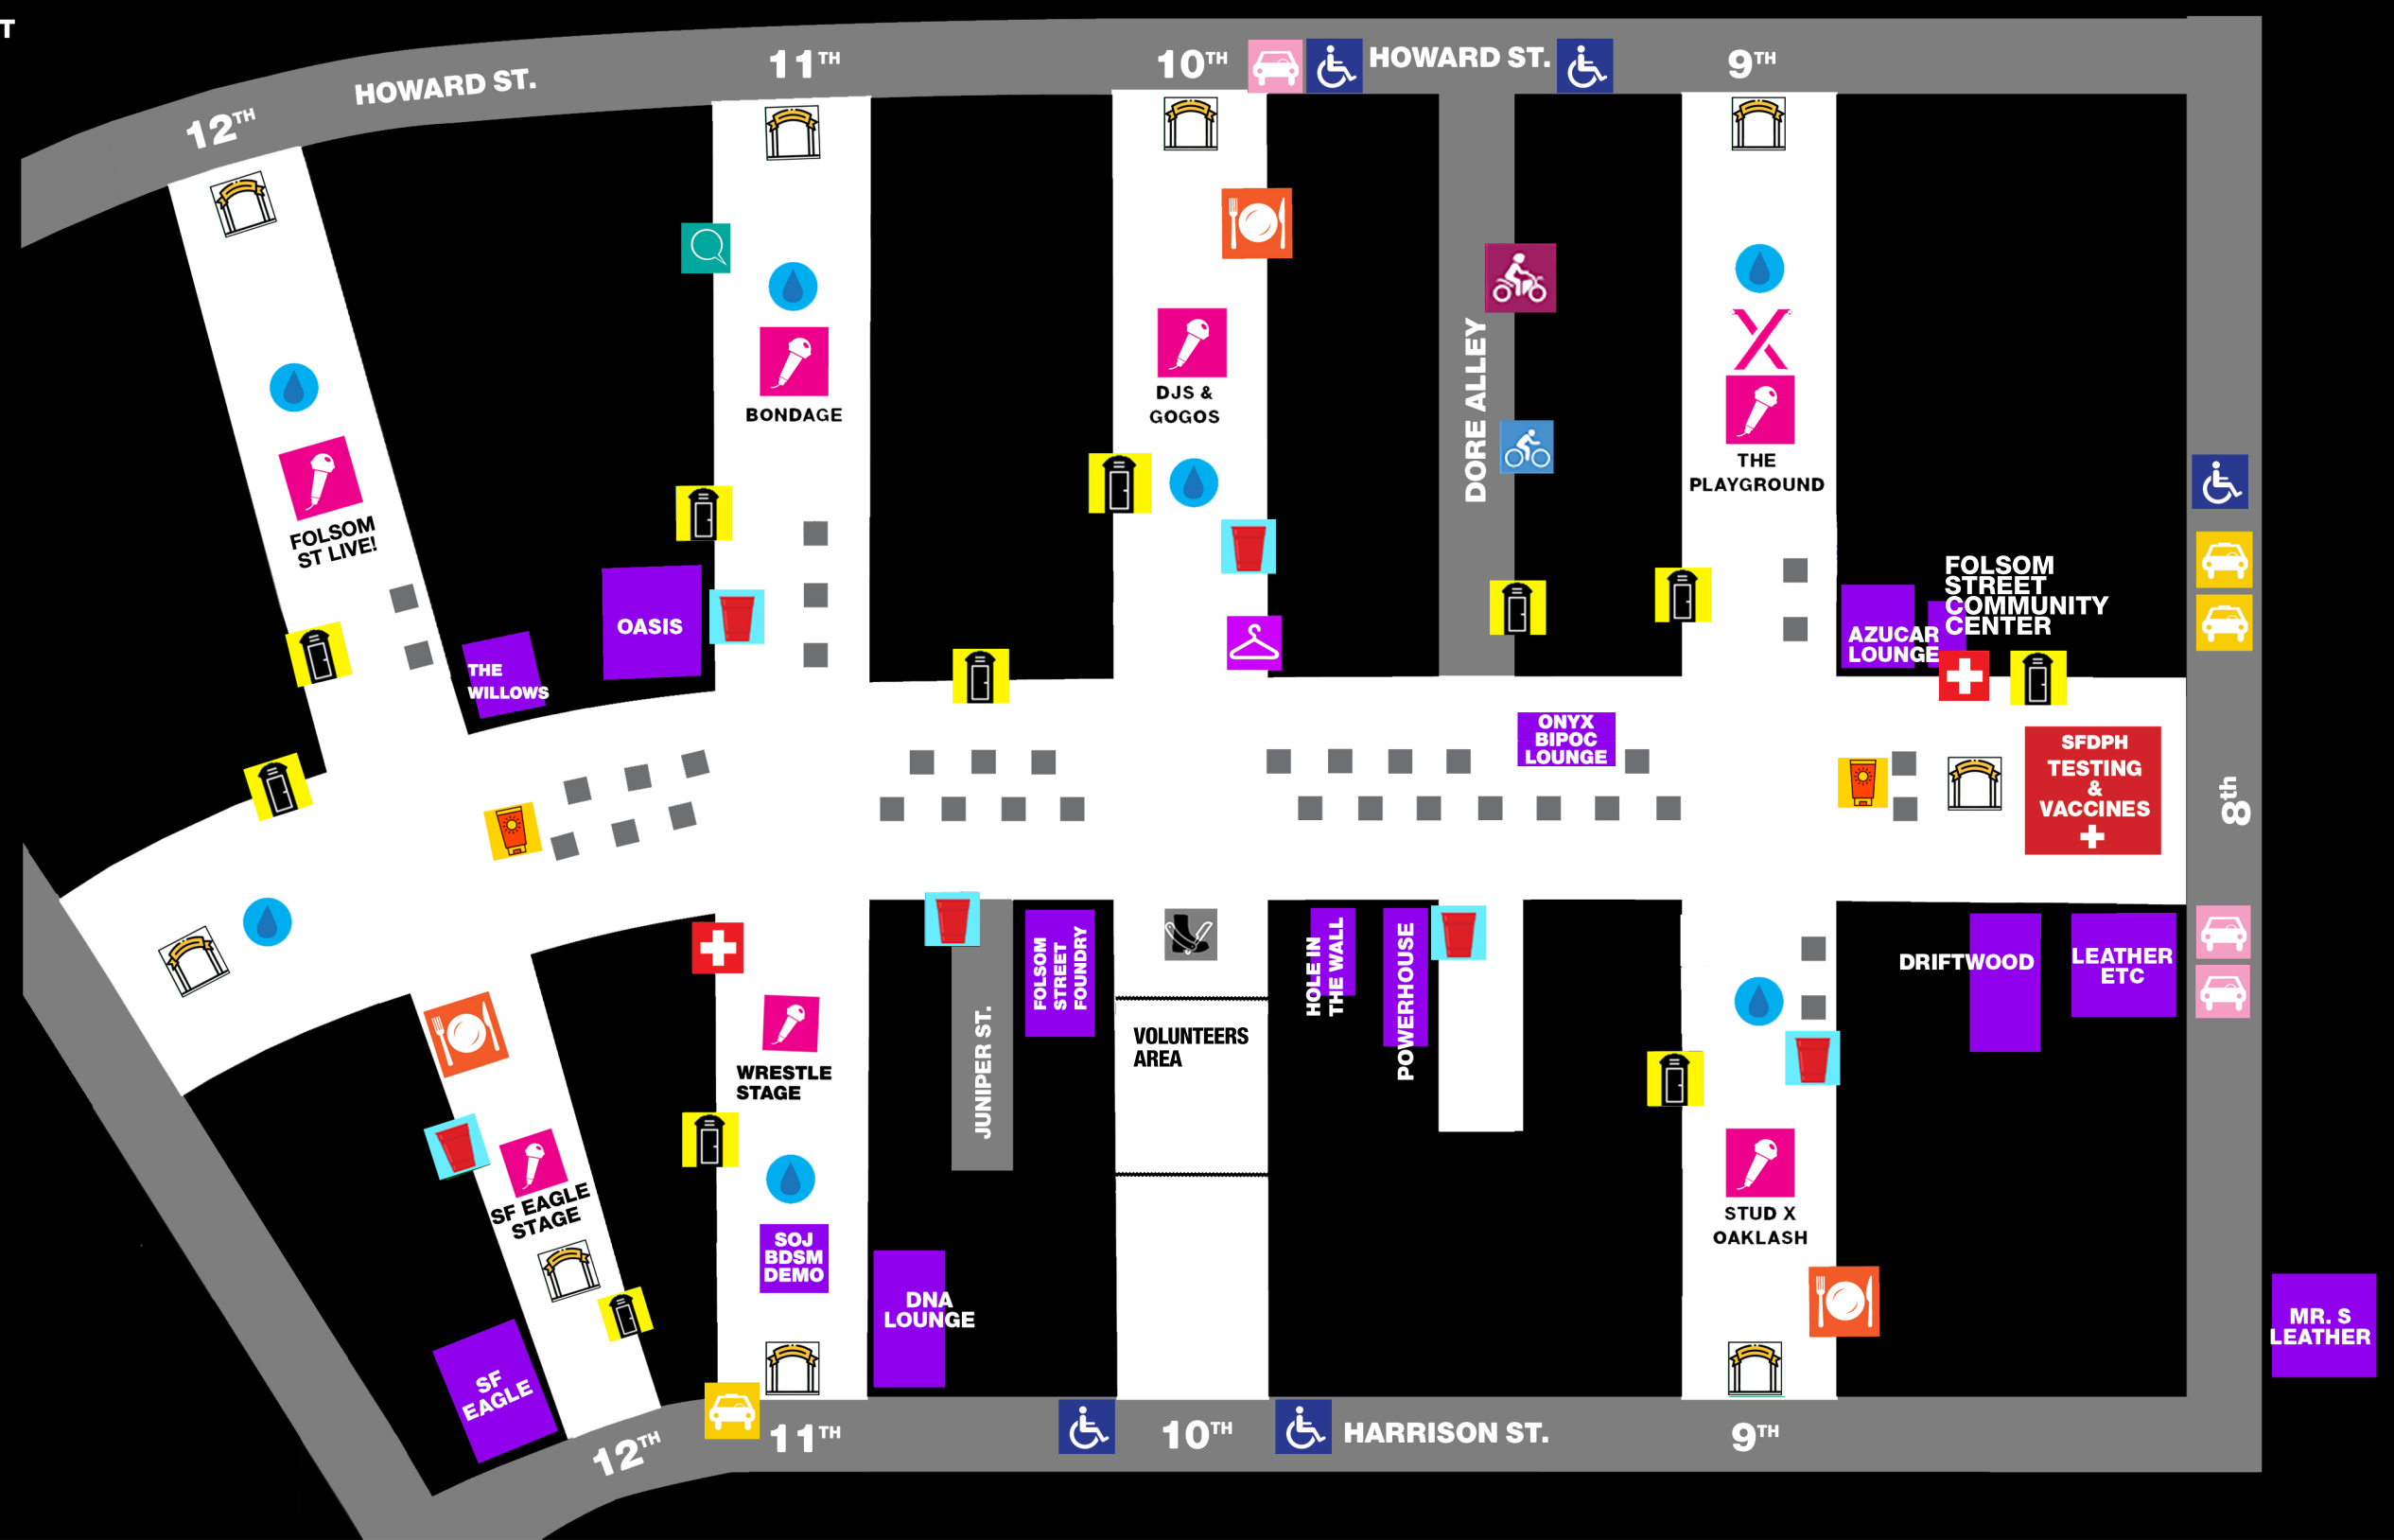

-  1ST AMENDMENT AREA
-  ACCESSIBLE PARKING
-  BARS
-  BICYCLE PARKING
-  BOOTBLACK & BARBER
-  CLOTHES & COAT CHECK
-  COMMUNITY STAGES
-  GATE
-  EXHIBITORS & VENDORS
-  FOOD
-  MEDICAL FIRST AID
-  MOTORCYCLE PARKING
-  RIDESHARE PICK UP
-  SUNSCREEN
-  TAXIS
-  TOILETS
-  WATER REFILL STATION

FOLSOM STREET FAIR