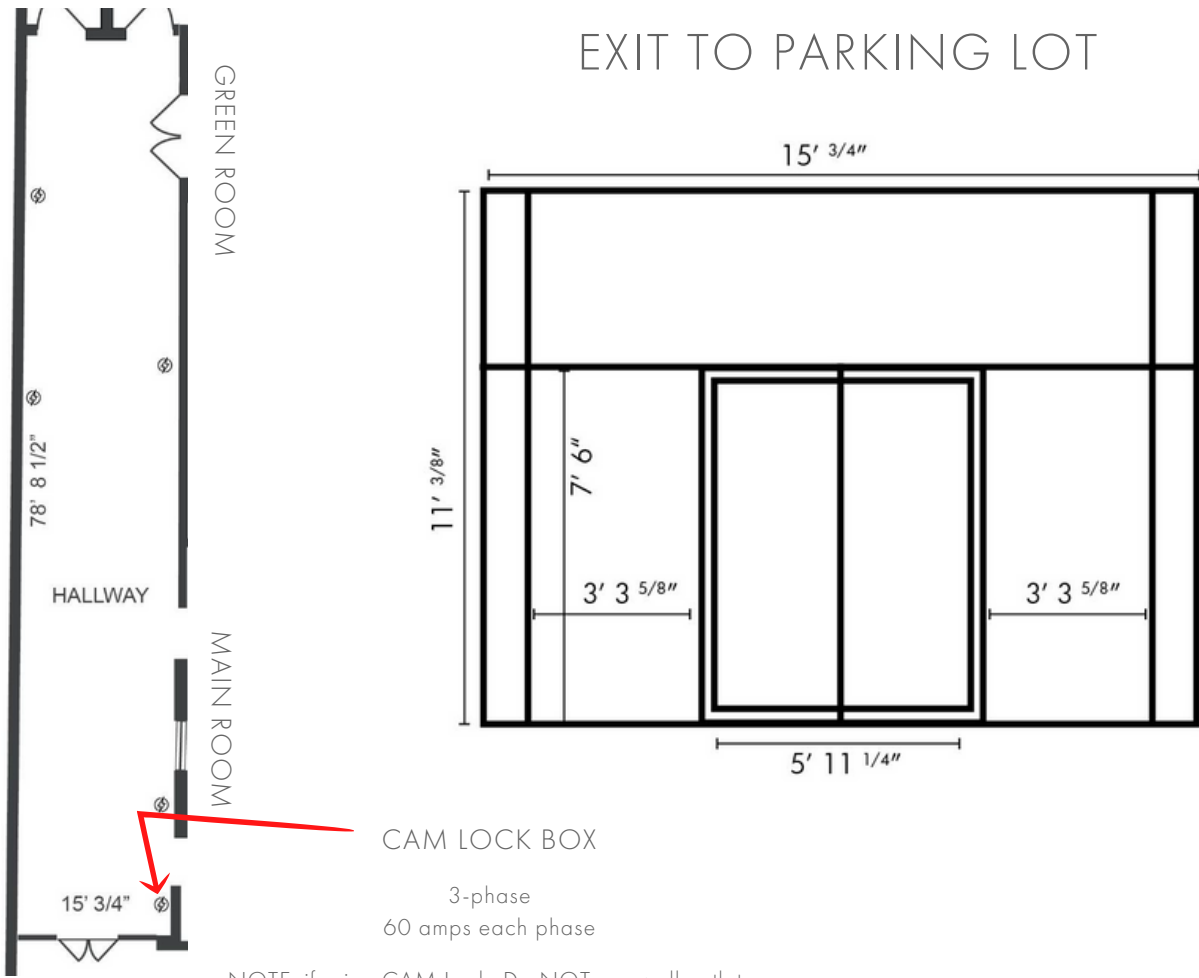


SHELL'S LOFT

MORE THAN JUST A PRETTY SPACE.

SHELL'S LOFT | RED HOOK

120 HAMILTON AVE. BROOKLYN, NY 11231

www.shellsloft.com

FLOOR PLAN

MAIN SPACE

⚡ = ELECTRICAL OUTLET

WINDOW WALL

INTERIOR WALL

MAIN SPACE

LEFT WALL / ENTRANCE TO HALLWAY

RIGHT WALL / ENTRANCE TO KITCHEN + BATHROOMS

MAIN SPACE

CEILING BEAMS AGAINST FLOOR PLAN

CEILING BEAMS AGAINST ELEVATION

HALLWAY AREA

NOTE: if using CAM Lock, Do NOT use wall outlets

KITCHEN & BATHROOMS

KITCHEN

BATHROOMS

GREEN ROOM & HMU ROOM

GREEN ROOM

HMU ROOM