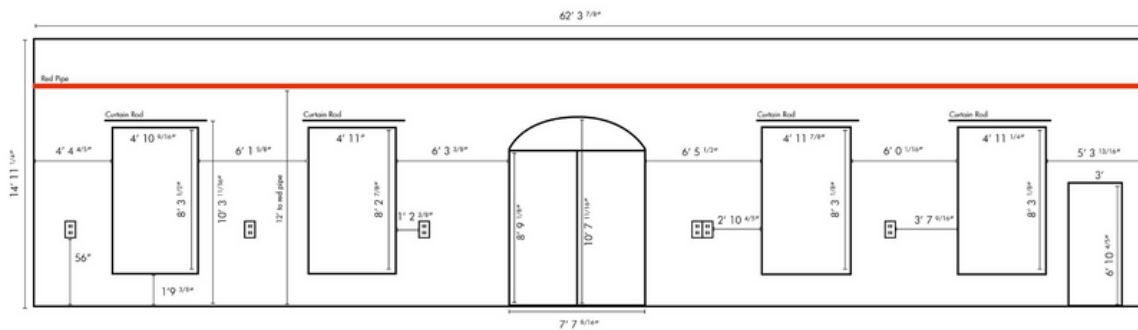


SHELL'S LOFT

MORE THAN JUST A PRETTY SPACE.

SHELL'S LOFT | RED HOOK

120 HAMILTON AVE. BROOKLYN, NY 11231

www.shellsloft.com

FLOOR PLAN

MAIN SPACE

⚡ = ELECTRICAL OUTLET

WINDOW WALL

INTERIOR WALL

MAIN SPACE

LEFT WALL / ENTRANCE TO HALLWAY

RIGHT WALL / ENTRANCE TO KITCHEN + BATHROOMS

MAIN SPACE

CEILING BEAMS AGAINST FLOOR PLAN

CEILING BEAMS AGAINST ELEVATION