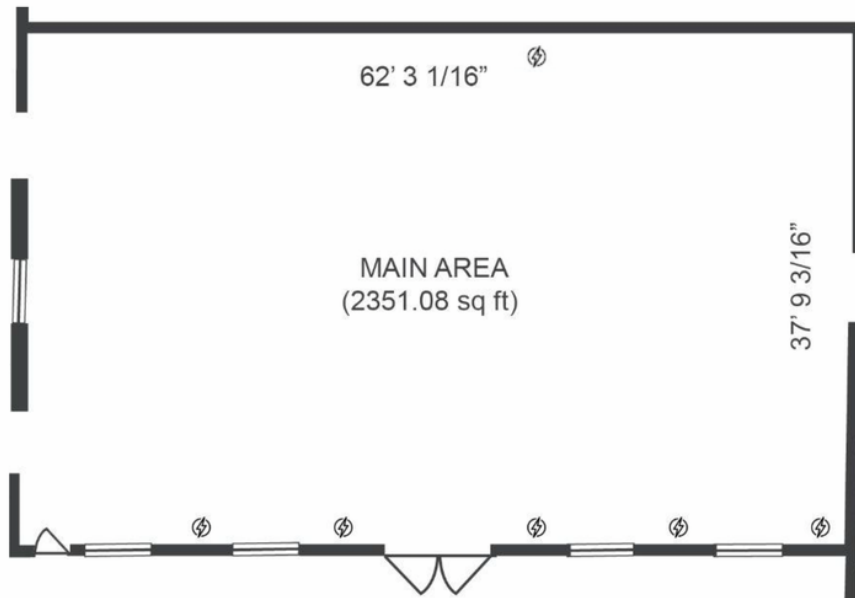


SHELL'S LOFT

MORE THAN JUST A PRETTY SPACE.

SHELL'S LOFT | RED HOOK

120 HAMILTON AVE. BROOKLYN, NY 11231

www.shellsloft.com

FLOOR PLAN

MAIN SPACE

⚡ = ELECTRICAL OUTLET

WINDOW WALL

INTERIOR WALL

MAIN SPACE

LEFT WALL / ENTRANCE TO HALLWAY

RIGHT WALL / ENTRANCE TO KITCHEN + BATHROOMS

MAIN SPACE

CEILING BEAMS AGAINST FLOOR PLAN

CEILING BEAMS AGAINST ELEVATION