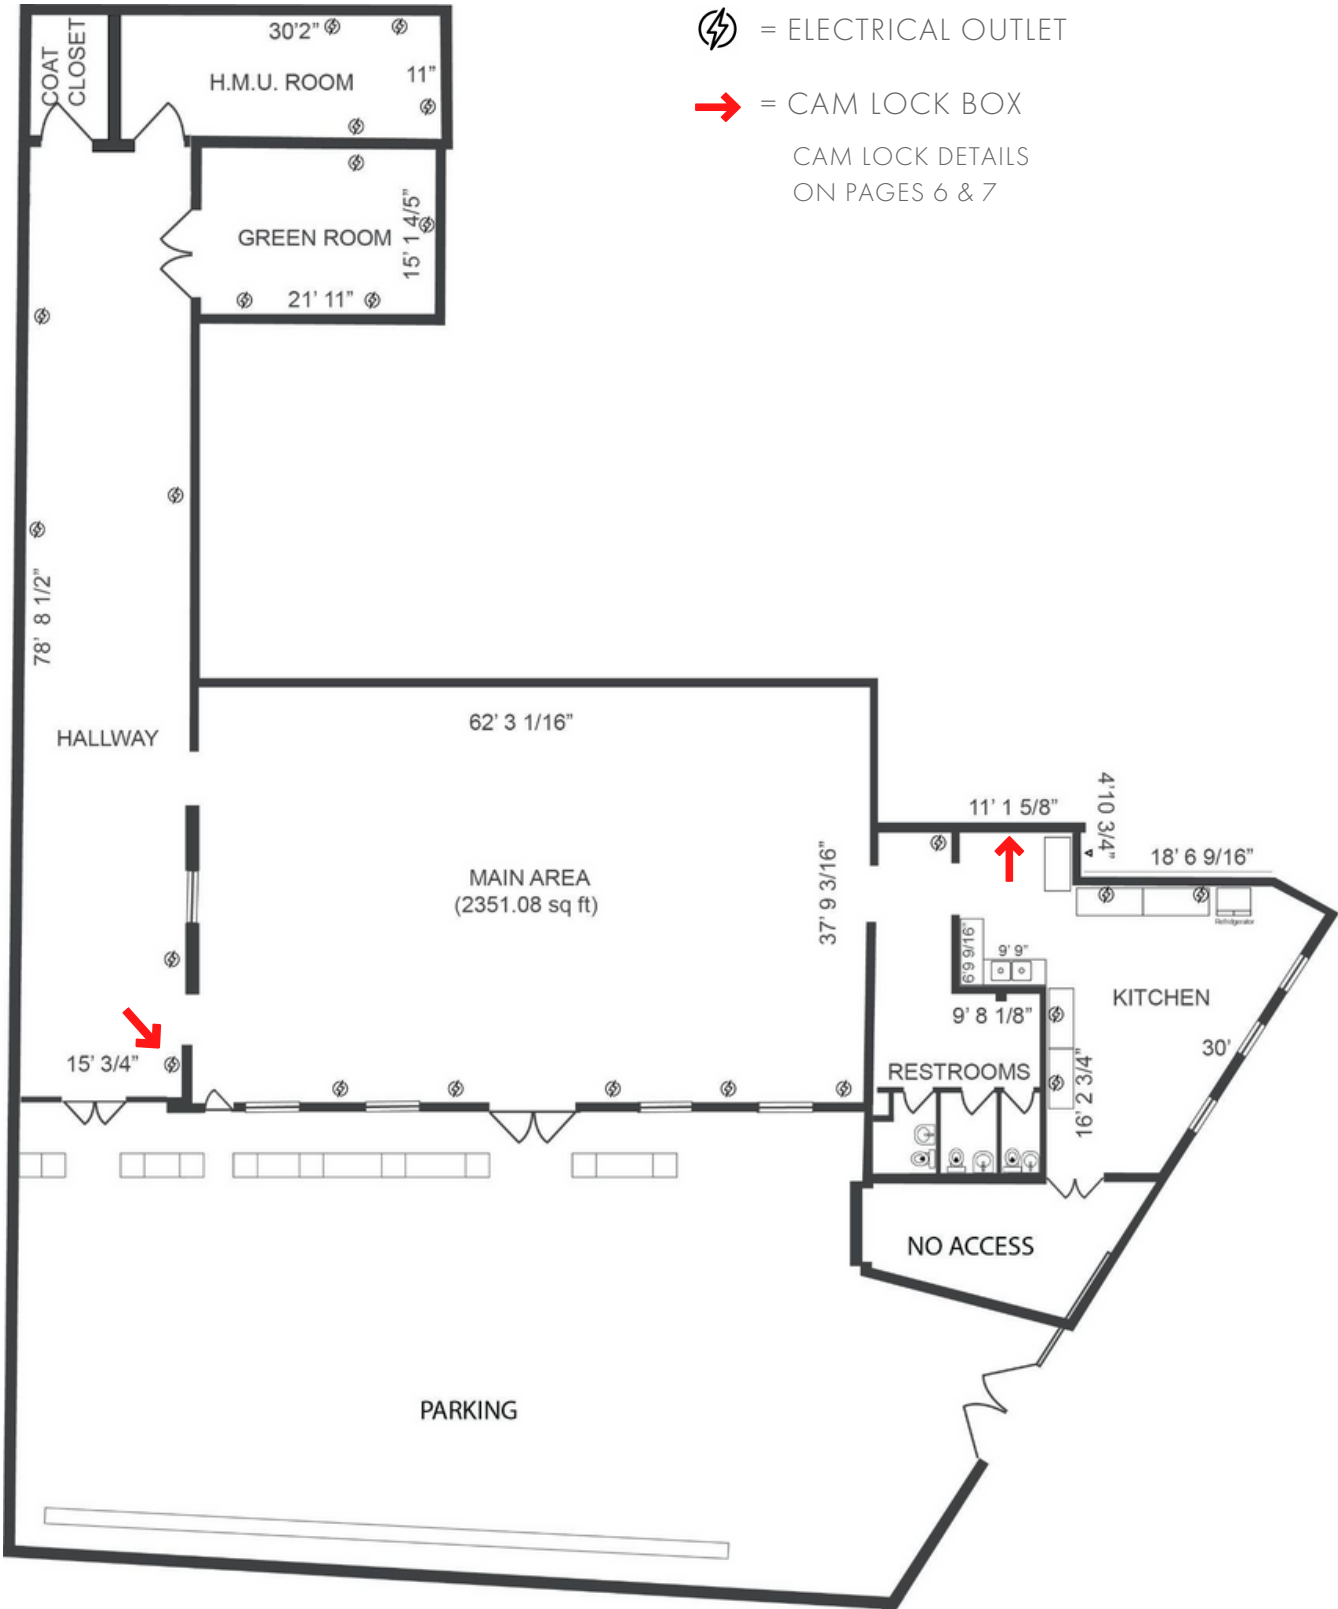


SHELL'S LOFT

MORE THAN JUST A PRETTY SPACE.

SHELL'S LOFT | RED HOOK

120 HAMILTON AVE. BROOKLYN, NY 11231

www.shellsloft.com

FLOOR PLAN

MAIN SPACE

⚡ = ELECTRICAL OUTLET

WINDOW WALL

INTERIOR WALL

MAIN SPACE

LEFT WALL / ENTRANCE TO HALLWAY

RIGHT WALL / ENTRANCE TO KITCHEN + BATHROOMS

MAIN SPACE

CEILING BEAMS AGAINST FLOOR PLAN

CEILING BEAMS AGAINST ELEVATION

HALLWAY AREA

NOTE: if using CAM Lock, Do NOT use wall outlets

KITCHEN & BATHROOMS

KITCHEN

BATHROOMS

GREEN ROOM & HMU ROOM

GREEN ROOM

HMU ROOM