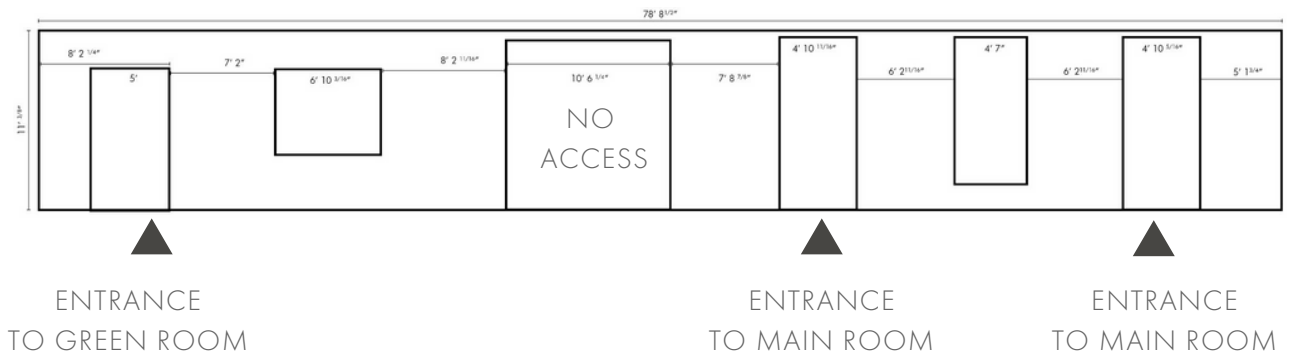

WINDOW WALL

INTERIOR WALL

MAIN SPACE

LEFT WALL / ENTRANCE TO HALLWAY

RIGHT WALL / ENTRANCE TO KITCHEN + BATHROOMS

MAIN SPACE

CEILING BEAMS AGAINST FLOOR PLAN

CEILING BEAMS AGAINST ELEVATION

HALLWAY AREA

NOTE: if using CAM Lock, Do NOT use wall outlets

KITCHEN & BATHROOMS

KITCHEN

BATHROOMS

GREEN ROOM & HMU ROOM

GREEN ROOM

HMU ROOM