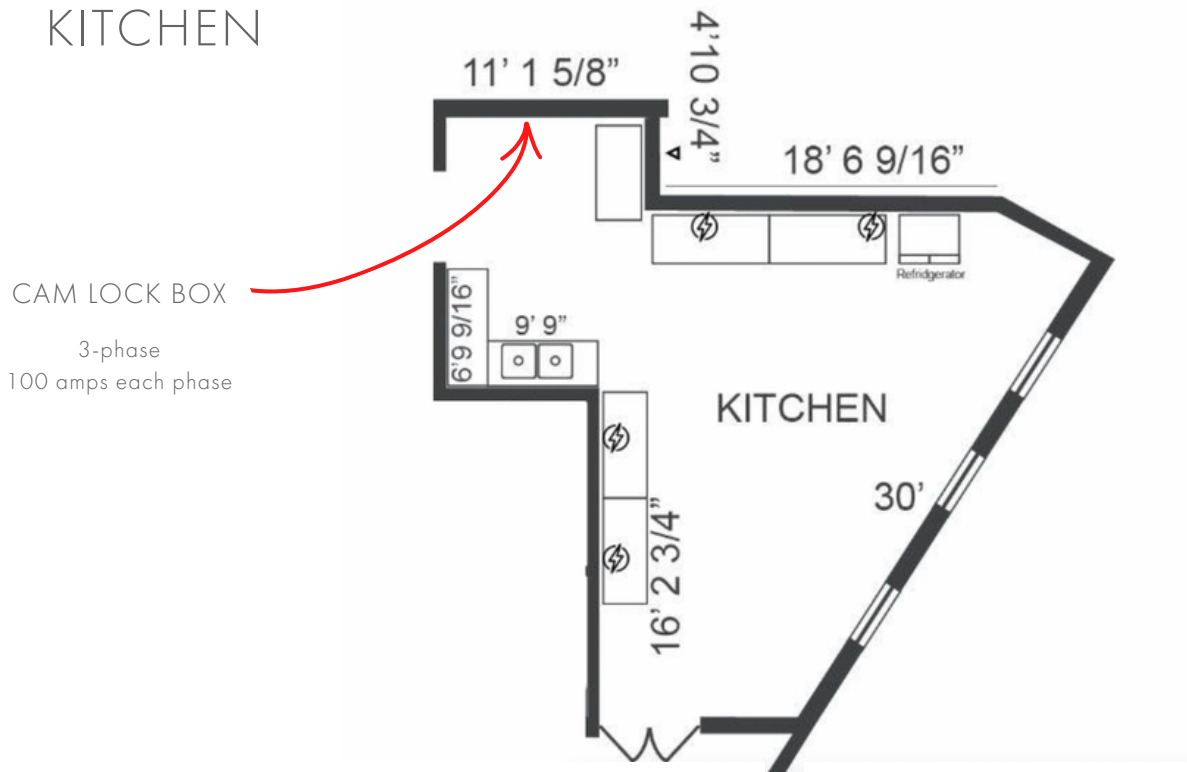

WINDOW WALL

INTERIOR WALL

MAIN SPACE

LEFT WALL / ENTRANCE TO HALLWAY

RIGHT WALL / ENTRANCE TO KITCHEN + BATHROOMS

MAIN SPACE

CEILING BEAMS AGAINST FLOOR PLAN

CEILING BEAMS AGAINST ELEVATION

HALLWAY AREA

NOTE: if using CAM Lock, Do NOT use wall outlets

KITCHEN & BATHROOMS

KITCHEN

BATHROOMS

GREEN ROOM & HMU ROOM

GREEN ROOM

HMU ROOM