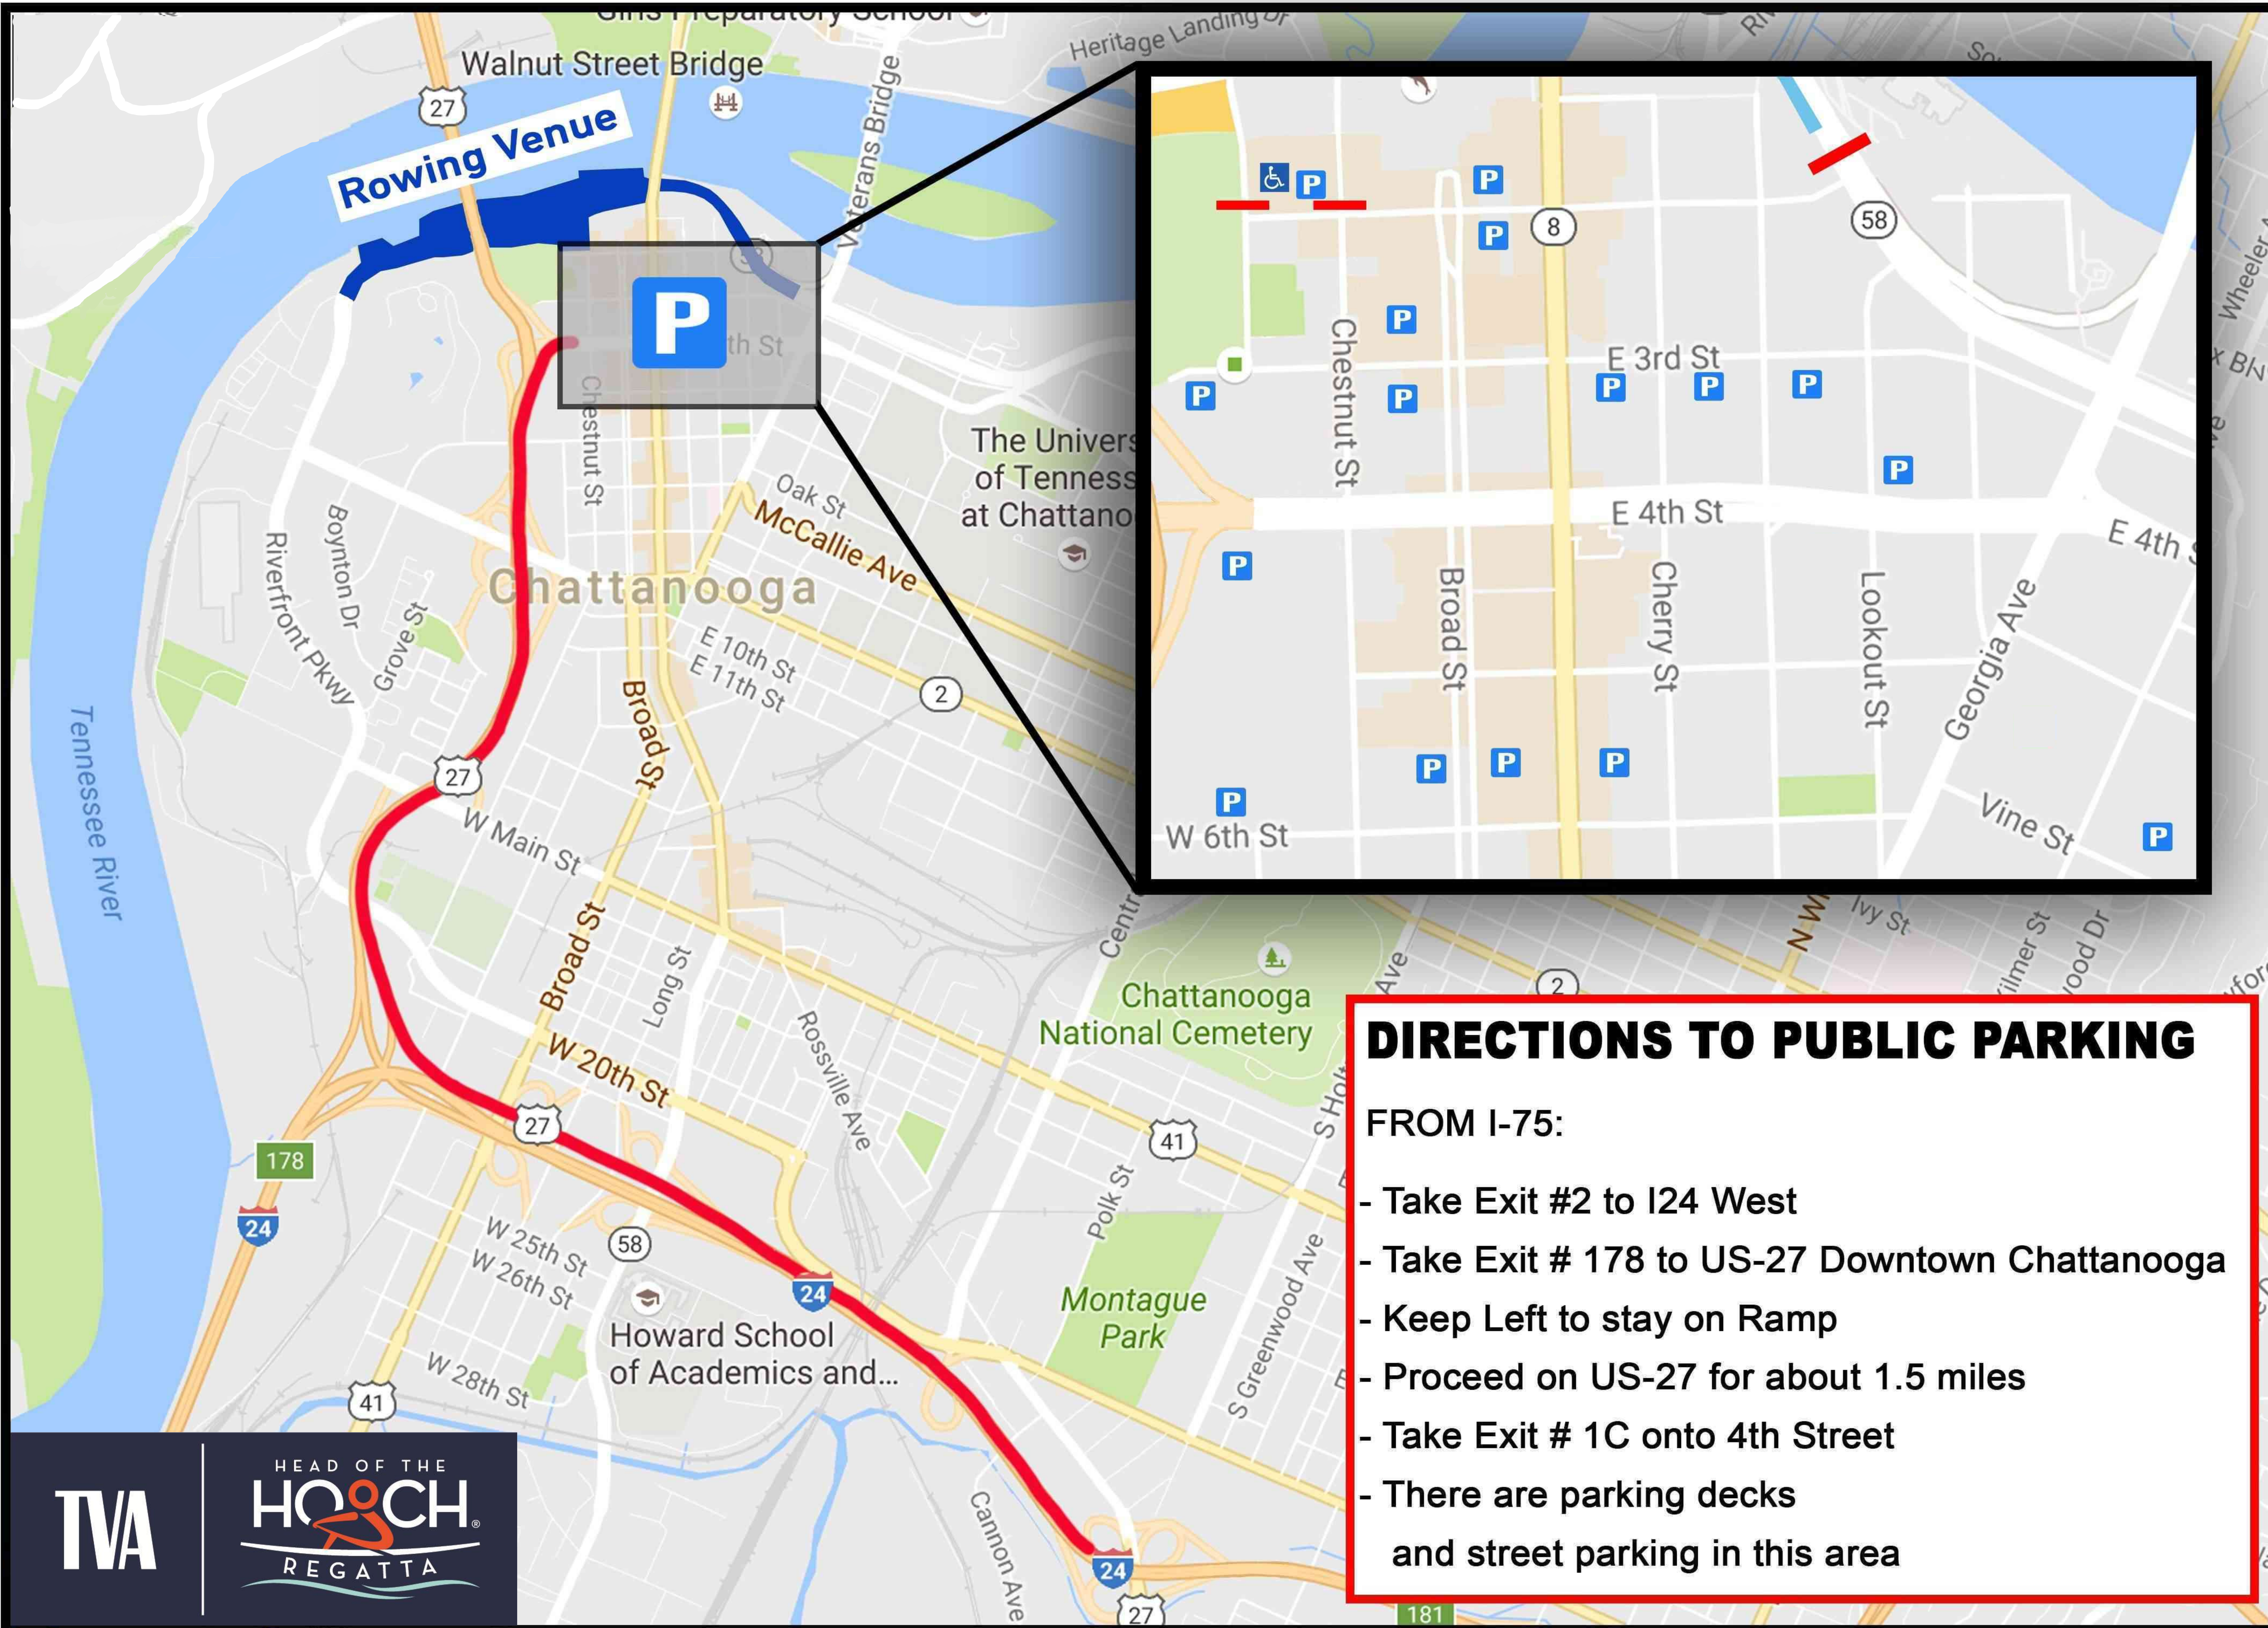

2023 Venue Map (#5) - Public Parking

DIRECTIONS TO PUBLIC PARKING

FROM I-75:

- Take Exit #2 to I24 West
- Take Exit # 178 to US-27 Downtown Chattanooga
- Keep Left to stay on Ramp
- Proceed on US-27 for about 1.5 miles
- Take Exit # 1C onto 4th Street
- There are parking decks and street parking in this area