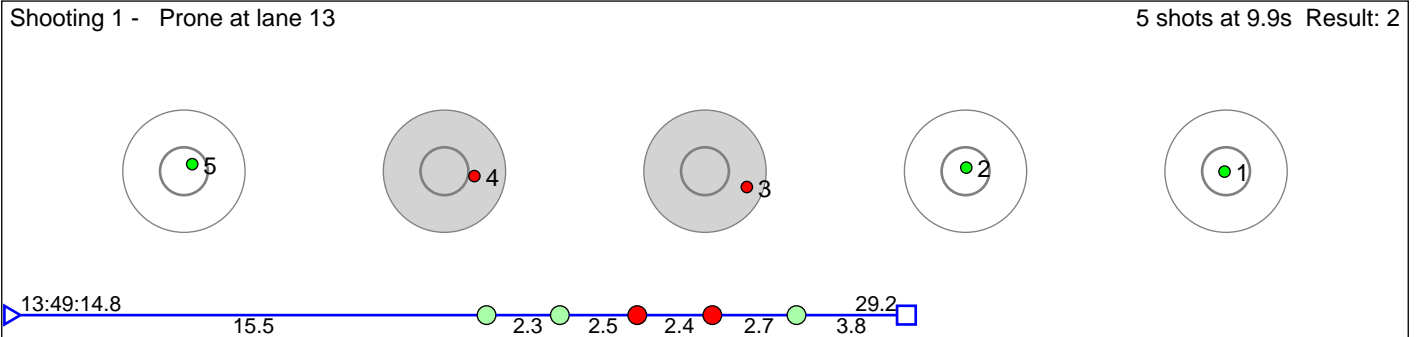

# 11 TYVOLD Samuel Stig

Byåsen Skiskytterlag

Result: 3

**Disclaimer:**

These results are unofficial since only the final output from the timing system can provide complete and correct competition results. The graphic plot of each series, presents the location of the shots on each of the five targets. Please observe that the accuracy of the plotting has some limitations due to image resolution and/or printer quality.

# 12 HEGRE Mathias

Sirdal Skilag

Result: 3

**Disclaimer:**

These results are unofficial since only the final output from the timing system can provide complete and correct competition results. The graphic plot of each series, presents the location of the shots on each of the five targets. Please observe that the accuracy of the plotting has some limitations due to image resolution and/or printer quality.

# 13 WANG Ask Grøtan

Fossum IF / Team Fosen Yard

Result: 5

**Disclaimer:**

These results are unofficial since only the final output from the timing system can provide complete and correct competition results. The graphic plot of each series, presents the location of the shots on each of the five targets. Please observe that the accuracy of the plotting has some limitations due to image resolution and/or printer quality.