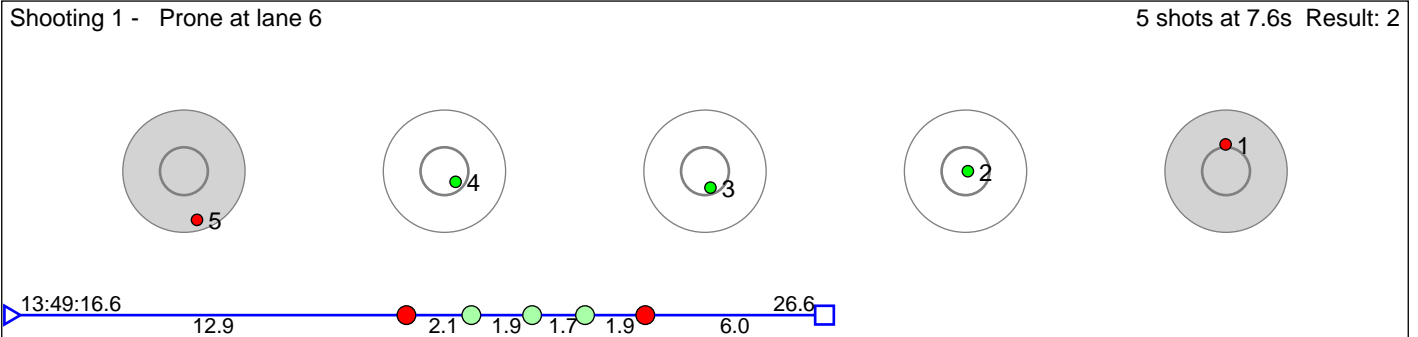

### 3 MANDZYN Vitalii

Norges Skiskytterforbund

Result: 4

**Disclaimer:**

These results are unofficial since only the final output from the timing system can provide complete and correct competition results. The graphic plot of each series, presents the location of the shots on each of the five targets. Please observe that the accuracy of the plotting has some limitations due to image resolution and/or printer quality.

# 5 WILLASSEN Johannes

Oslo Skiskytterlag / Team Fosen Yard

Result: 2

**Disclaimer:**

These results are unofficial since only the final output from the timing system can provide complete and correct competition results. The graphic plot of each series, presents the location of the shots on each of the five targets. Please observe that the accuracy of the plotting has some limitations due to image resolution and/or printer quality.

# 6 KVANLI Ole-Kristian

Målselvs Skiskytterre

Result: 3

**Disclaimer:**

These results are unofficial since only the final output from the timing system can provide complete and correct competition results. The graphic plot of each series, presents the location of the shots on each of the five targets. Please observe that the accuracy of the plotting has some limitations due to image resolution and/or printer quality.