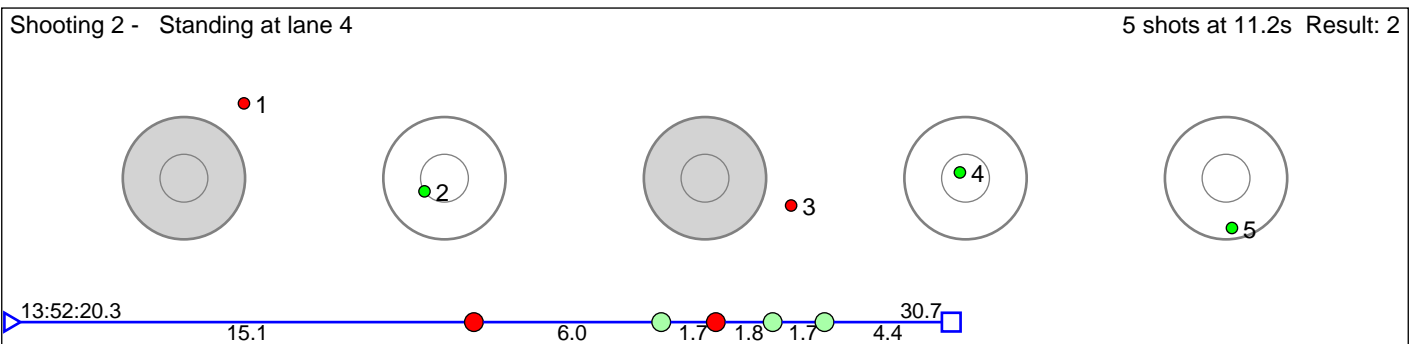

# 11 TYVOLD Samuel Stig

Byåsen Skiskytterlag

Result: 3

**Disclaimer:**

These results are unofficial since only the final output from the timing system can provide complete and correct competition results. The graphic plot of each series, presents the location of the shots on each of the five targets. Please observe that the accuracy of the plotting has some limitations due to image resolution and/or printer quality.

# 12 HEGRE Mathias

Sirdal Skilag

Result: 3

**Disclaimer:**

These results are unofficial since only the final output from the timing system can provide complete and correct competition results. The graphic plot of each series, presents the location of the shots on each of the five targets. Please observe that the accuracy of the plotting has some limitations due to image resolution and/or printer quality.

# 13 WANG Ask Grøtan

Fossum IF / Team Fosen Yard

Result: 5

**Disclaimer:**

These results are unofficial since only the final output from the timing system can provide complete and correct competition results. The graphic plot of each series, presents the location of the shots on each of the five targets. Please observe that the accuracy of the plotting has some limitations due to image resolution and/or printer quality.

# 14 SUHRKE Ole Tafjord

Ivrig IL / Team Fosen Yard

Result: 3

**Disclaimer:**

These results are unofficial since only the final output from the timing system can provide complete and correct competition results. The graphic plot of each series, presents the location of the shots on each of the five targets. Please observe that the accuracy of the plotting has some limitations due to image resolution and/or printer quality.