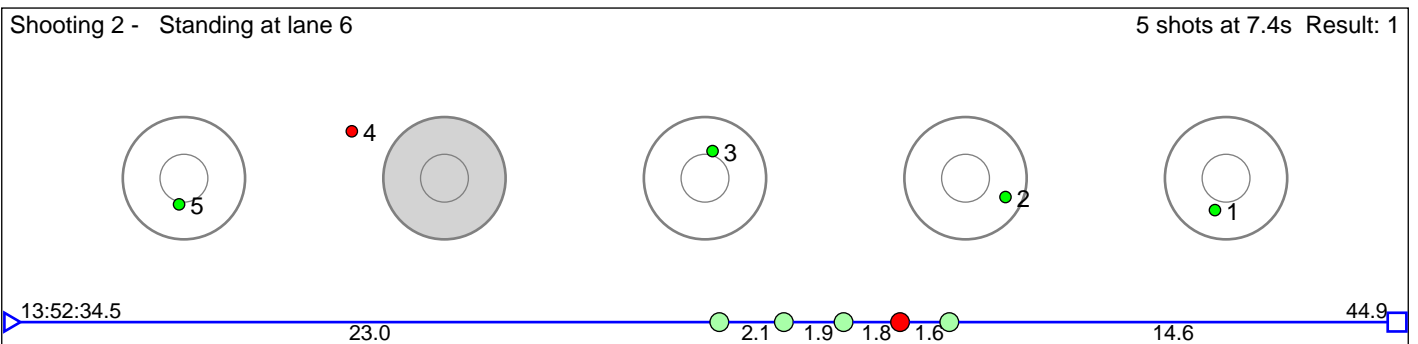

### 3 MANDZYN Vitalii

Norges Skiskytterforbund

Result: 4

**Disclaimer:**

These results are unofficial since only the final output from the timing system can provide complete and correct competition results. The graphic plot of each series, presents the location of the shots on each of the five targets. Please observe that the accuracy of the plotting has some limitations due to image resolution and/or printer quality.

# 5 WILLASSEN Johannes

Oslo Skiskytterlag / Team Fosen Yard

Result: 2

**Disclaimer:**

These results are unofficial since only the final output from the timing system can provide complete and correct competition results. The graphic plot of each series, presents the location of the shots on each of the five targets. Please observe that the accuracy of the plotting has some limitations due to image resolution and/or printer quality.

# 6 KVANLI Ole-Kristian

Målselvs Skiskytterre

Result: 3

**Disclaimer:**

These results are unofficial since only the final output from the timing system can provide complete and correct competition results. The graphic plot of each series, presents the location of the shots on each of the five targets. Please observe that the accuracy of the plotting has some limitations due to image resolution and/or printer quality.