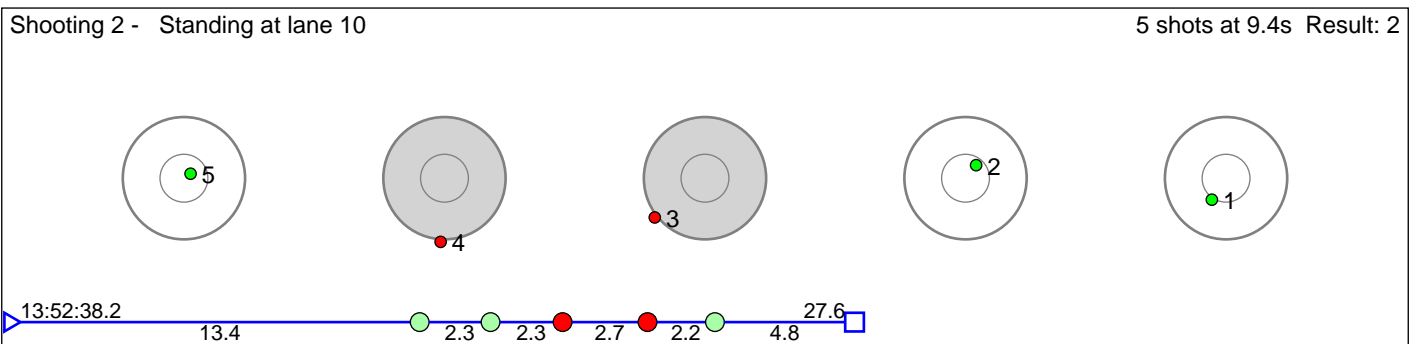

7 WALLENIUS Jakob

Oslo Skiskytterlag / Team Woodcon

Result: 4

Disclaimer:

These results are unofficial since only the final output from the timing system can provide complete and correct competition results. The graphic plot of each series, presents the location of the shots on each of the five targets. Please observe that the accuracy of the plotting has some limitations due to image resolution and/or printer quality.