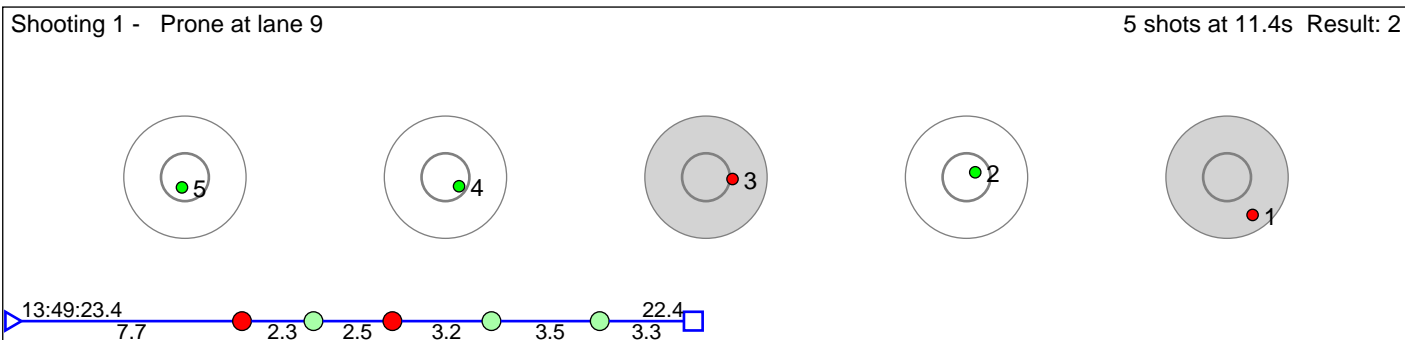

# 7 WALLENIUS Jakob

Oslo Skiskytterlag / Team Woodcon

Result: 4

**Disclaimer:**

These results are unofficial since only the final output from the timing system can provide complete and correct competition results. The graphic plot of each series, presents the location of the shots on each of the five targets. Please observe that the accuracy of the plotting has some limitations due to image resolution and/or printer quality.

# 8 RUNER Fabian von Saldern

Bærums Skiklub / Team Woodcon

Result: 3

**Disclaimer:**

These results are unofficial since only the final output from the timing system can provide complete and correct competition results. The graphic plot of each series, presents the location of the shots on each of the five targets. Please observe that the accuracy of the plotting has some limitations due to image resolution and/or printer quality.

# 9 SPORALAND Erik

Figgjo IL / Team Geilo

Result: 4

**Disclaimer:**

These results are unofficial since only the final output from the timing system can provide complete and correct competition results. The graphic plot of each series, presents the location of the shots on each of the five targets. Please observe that the accuracy of the plotting has some limitations due to image resolution and/or printer quality.