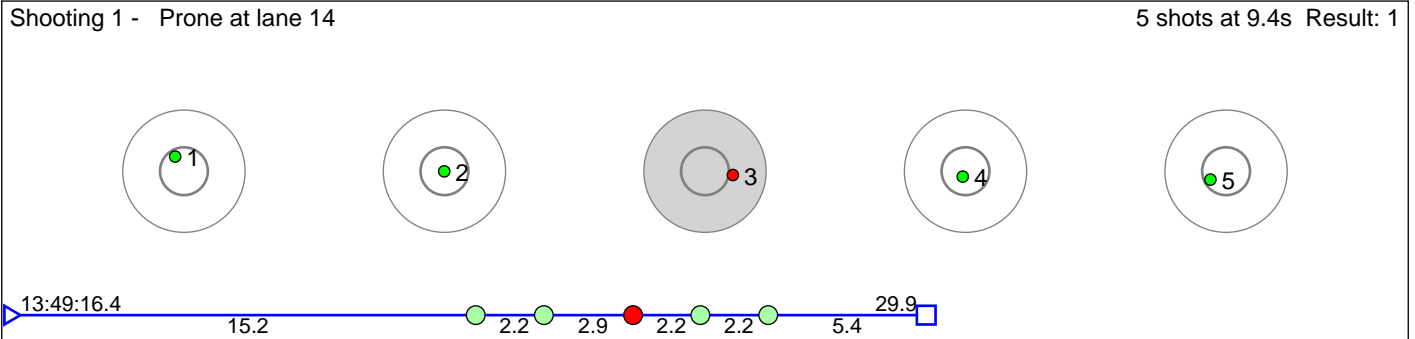

# 11 TYVOLD Samuel Stig

Byåsen Skiskytterlag

Result: 3

**Disclaimer:**

These results are unofficial since only the final output from the timing system can provide complete and correct competition results. The graphic plot of each series, presents the location of the shots on each of the five targets. Please observe that the accuracy of the plotting has some limitations due to image resolution and/or printer quality.

# 12 HEGRE Mathias

Sirdal Skilag

Result: 3

**Disclaimer:**

These results are unofficial since only the final output from the timing system can provide complete and correct competition results. The graphic plot of each series, presents the location of the shots on each of the five targets. Please observe that the accuracy of the plotting has some limitations due to image resolution and/or printer quality.

# 13 WANG Ask Grøtan

Fossum IF / Team Fosen Yard

Result: 5

**Disclaimer:**

These results are unofficial since only the final output from the timing system can provide complete and correct competition results. The graphic plot of each series, presents the location of the shots on each of the five targets. Please observe that the accuracy of the plotting has some limitations due to image resolution and/or printer quality.

# 14 SUHRKE Ole Tafjord

Ivrig IL / Team Fosen Yard

Result: 3

**Disclaimer:**

These results are unofficial since only the final output from the timing system can provide complete and correct competition results. The graphic plot of each series, presents the location of the shots on each of the five targets. Please observe that the accuracy of the plotting has some limitations due to image resolution and/or printer quality.