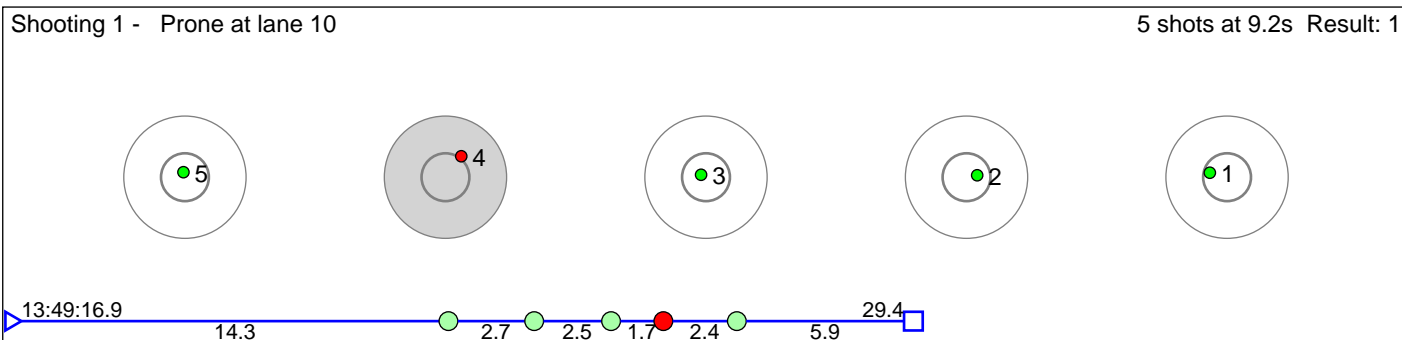

10 BERLAND Vinjar Aurstad

Vingrom IL / Team Fosen Yard

Result: 4

Disclaimer:

These results are unofficial since only the final output from the timing system can provide complete and correct competition results. The graphic plot of each series, presents the location of the shots on each of the five targets. Please observe that the accuracy of the plotting has some limitations due to image resolution and/or printer quality.