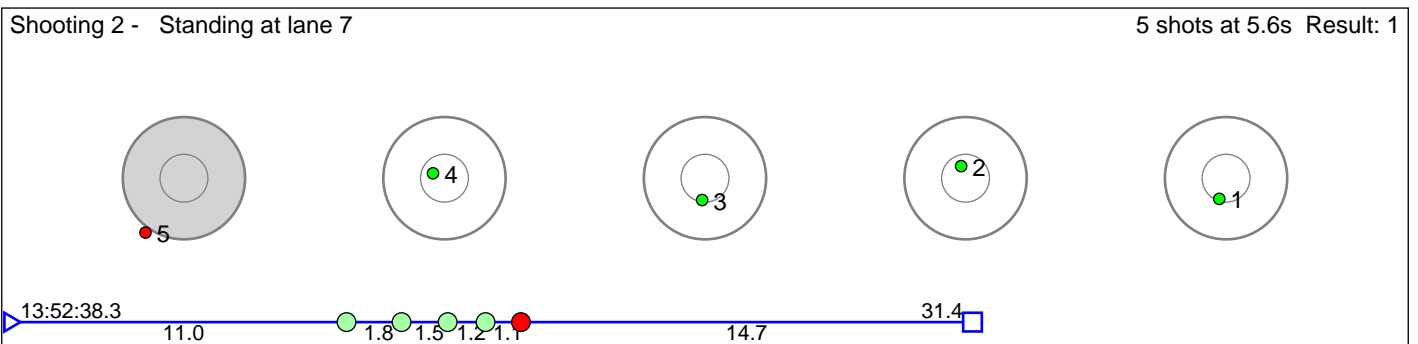

# 9 SPORALAND Erik

Figgjo IL / Team Geilo

Result: 4

**Disclaimer:**

These results are unofficial since only the final output from the timing system can provide complete and correct competition results. The graphic plot of each series, presents the location of the shots on each of the five targets. Please observe that the accuracy of the plotting has some limitations due to image resolution and/or printer quality.

# 10 BERLAND Vinjar Aurstad

Vingrom IL / Team Fosen Yard

Result: 4

**Disclaimer:**

These results are unofficial since only the final output from the timing system can provide complete and correct competition results. The graphic plot of each series, presents the location of the shots on each of the five targets. Please observe that the accuracy of the plotting has some limitations due to image resolution and/or printer quality.

# 11 TYVOLD Samuel Stig

Byåsen Skiskytterlag

Result: 3

**Disclaimer:**

These results are unofficial since only the final output from the timing system can provide complete and correct competition results. The graphic plot of each series, presents the location of the shots on each of the five targets. Please observe that the accuracy of the plotting has some limitations due to image resolution and/or printer quality.

# 12 HEGRE Mathias

Sirdal Skilag

Result: 3

**Disclaimer:**

These results are unofficial since only the final output from the timing system can provide complete and correct competition results. The graphic plot of each series, presents the location of the shots on each of the five targets. Please observe that the accuracy of the plotting has some limitations due to image resolution and/or printer quality.