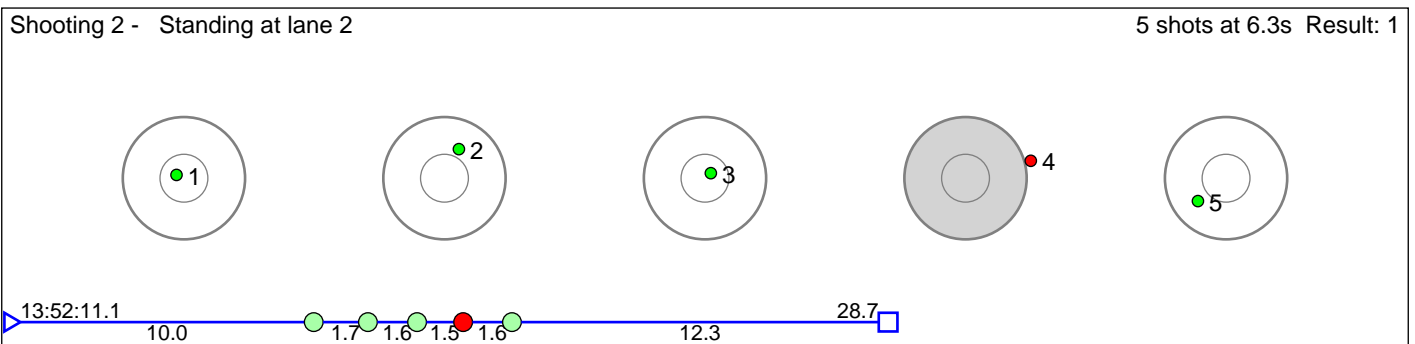

# 1 FREY Isak Leknes

Bærums Skiklub

Result: 2

**Disclaimer:**

These results are unofficial since only the final output from the timing system can provide complete and correct competition results. The graphic plot of each series, presents the location of the shots on each of the five targets. Please observe that the accuracy of the plotting has some limitations due to image resolution and/or printer quality.

These results are unofficial since only the final output from the timing system can provide complete and correct competition results. The graphic plot of each series, presents the location of the shots on each of the five targets. Please observe that the accuracy of the plotting has some limitations due to image resolution and/or printer quality.