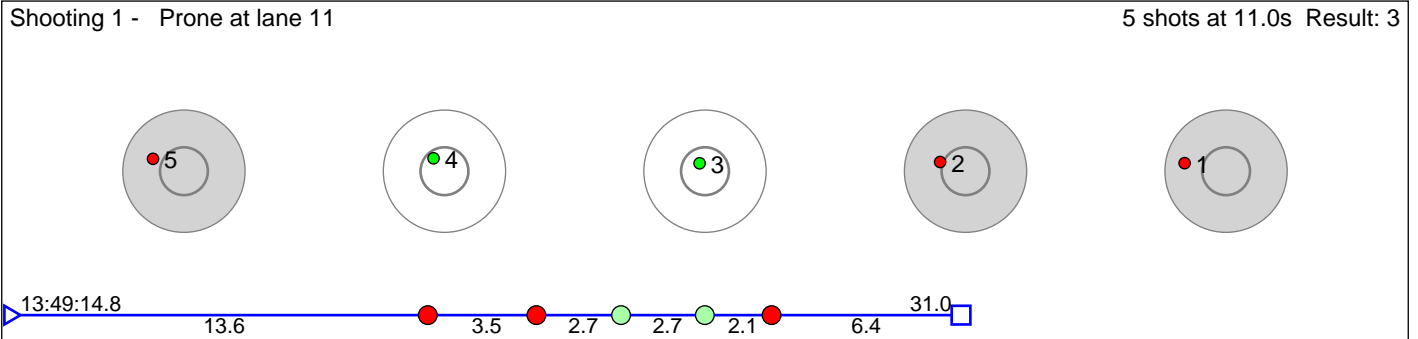

# 9 SPORALAND Erik

Figgjo IL / Team Geilo

Result: 4

**Disclaimer:**

These results are unofficial since only the final output from the timing system can provide complete and correct competition results. The graphic plot of each series, presents the location of the shots on each of the five targets. Please observe that the accuracy of the plotting has some limitations due to image resolution and/or printer quality.

# 10 BERLAND Vinjar Aurstad

Vingrom IL / Team Fosen Yard

Result: 4

**Disclaimer:**

These results are unofficial since only the final output from the timing system can provide complete and correct competition results. The graphic plot of each series, presents the location of the shots on each of the five targets. Please observe that the accuracy of the plotting has some limitations due to image resolution and/or printer quality.

# 11 TYVOLD Samuel Stig

Byåsen Skiskytterlag

Result: 3

**Disclaimer:**

These results are unofficial since only the final output from the timing system can provide complete and correct competition results. The graphic plot of each series, presents the location of the shots on each of the five targets. Please observe that the accuracy of the plotting has some limitations due to image resolution and/or printer quality.

# 12 HEGRE Mathias

Sirdal Skilag

Result: 3

**Disclaimer:**

These results are unofficial since only the final output from the timing system can provide complete and correct competition results. The graphic plot of each series, presents the location of the shots on each of the five targets. Please observe that the accuracy of the plotting has some limitations due to image resolution and/or printer quality.