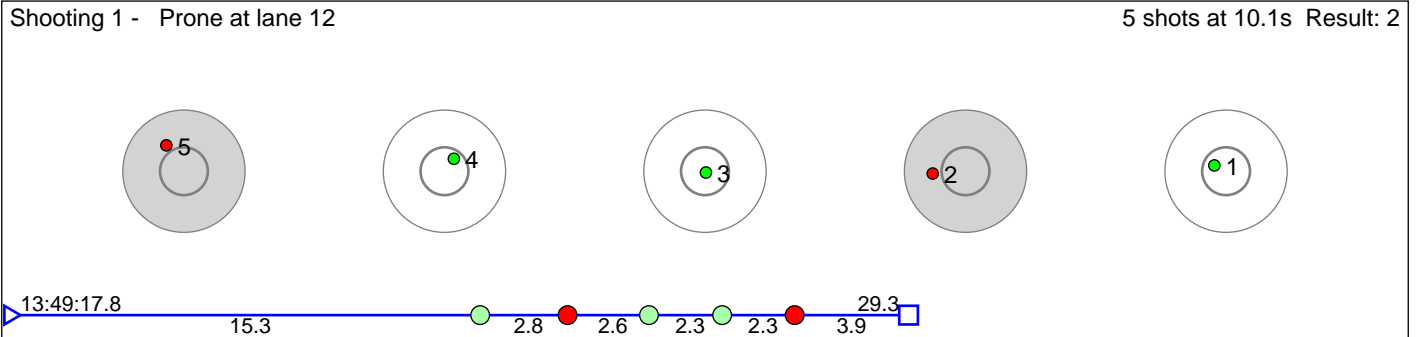

# 9 SPORALAND Erik

Figgjo IL / Team Geilo

Result: 4

**Disclaimer:**

These results are unofficial since only the final output from the timing system can provide complete and correct competition results. The graphic plot of each series, presents the location of the shots on each of the five targets. Please observe that the accuracy of the plotting has some limitations due to image resolution and/or printer quality.

# 10 BERLAND Vinjar Aurstad

Vingrom IL / Team Fosen Yard

Result: 4

**Disclaimer:**

These results are unofficial since only the final output from the timing system can provide complete and correct competition results. The graphic plot of each series, presents the location of the shots on each of the five targets. Please observe that the accuracy of the plotting has some limitations due to image resolution and/or printer quality.

# 11 TYVOLD Samuel Stig

Byåsen Skiskytterlag

Result: 3

**Disclaimer:**

These results are unofficial since only the final output from the timing system can provide complete and correct competition results. The graphic plot of each series, presents the location of the shots on each of the five targets. Please observe that the accuracy of the plotting has some limitations due to image resolution and/or printer quality.

# 12 HEGRE Mathias

Sirdal Skilag

Result: 3

**Disclaimer:**

These results are unofficial since only the final output from the timing system can provide complete and correct competition results. The graphic plot of each series, presents the location of the shots on each of the five targets. Please observe that the accuracy of the plotting has some limitations due to image resolution and/or printer quality.