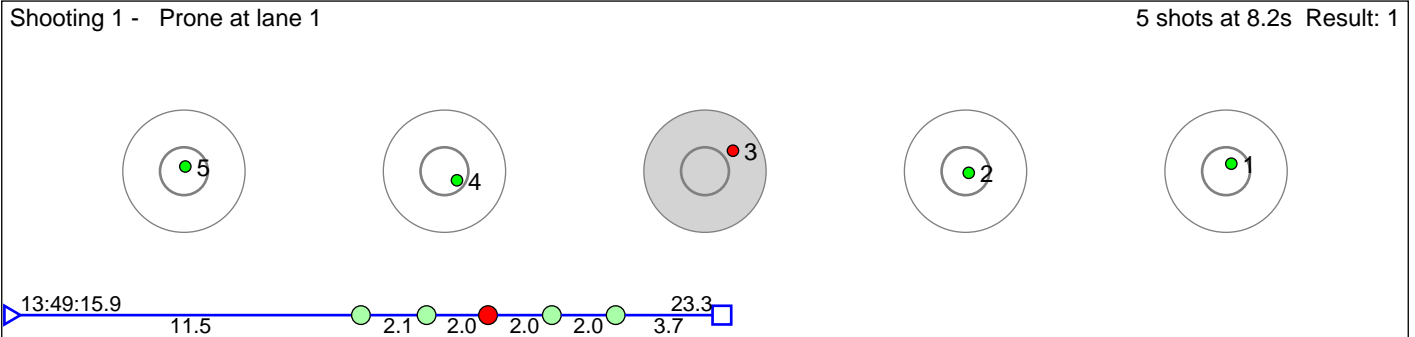

# 1 FREY Isak Leknes

Bærums Skiklub

Result: 2

**Disclaimer:**

These results are unofficial since only the final output from the timing system can provide complete and correct competition results. The graphic plot of each series, presents the location of the shots on each of the five targets. Please observe that the accuracy of the plotting has some limitations due to image resolution and/or printer quality.

These results are unofficial since only the final output from the timing system can provide complete and correct competition results. The graphic plot of each series, presents the location of the shots on each of the five targets. Please observe that the accuracy of the plotting has some limitations due to image resolution and/or printer quality.