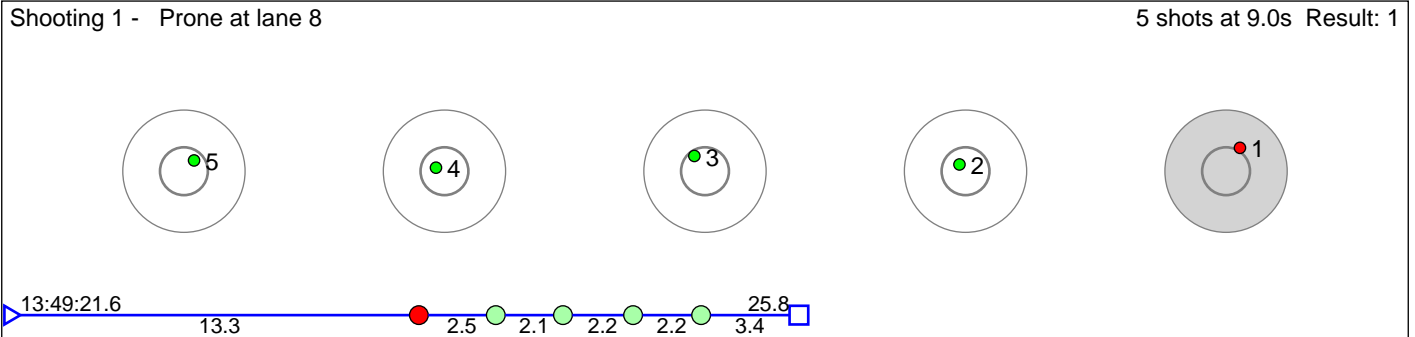

8 RUNER Fabian von Saldern

Bærums Skiklub / Team Woodcon

Result: 3

Disclaimer:

These results are unofficial since only the final output from the timing system can provide complete and correct competition results. The graphic plot of each series, presents the location of the shots on each of the five targets. Please observe that the accuracy of the plotting has some limitations due to image resolution and/or printer quality.