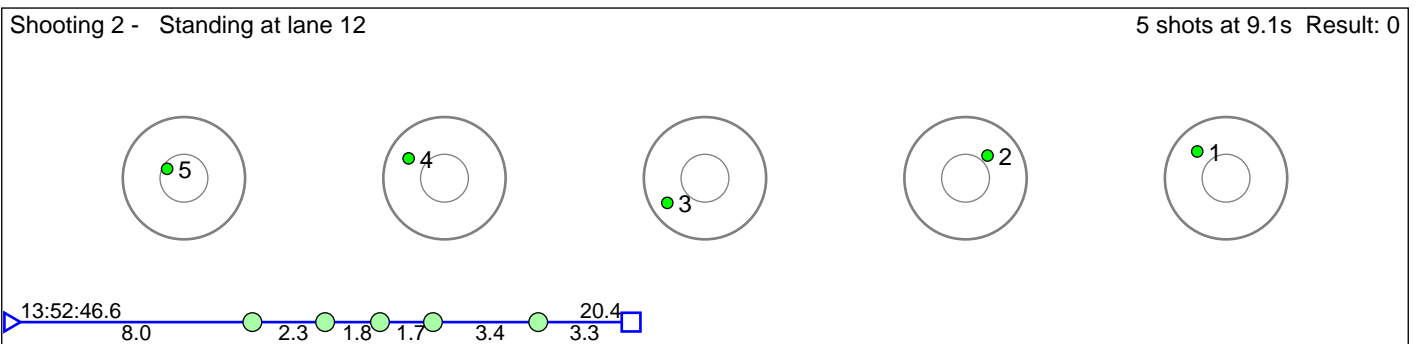

# 1 FREY Isak Leknes

Bærums Skiklub

Result: 2

**Disclaimer:**

These results are unofficial since only the final output from the timing system can provide complete and correct competition results. The graphic plot of each series, presents the location of the shots on each of the five targets. Please observe that the accuracy of the plotting has some limitations due to image resolution and/or printer quality.

## 2 AAS Andreas

Birkenes IL

Result: 5

Shooting 1 - Prone at lane 2

5 shots at 13.6s Result: 3

Shooting 2 - Standing at lane 11

5 shots at 10.1s Result: 2

**Disclaimer:**

These results are unofficial since only the final output from the timing system can provide complete and correct competition results. The graphic plot of each series, presents the location of the shots on each of the five targets. Please observe that the accuracy of the plotting has some limitations due to image resolution and/or printer quality.

### 3 MANDZYN Vitalii

Norges Skiskytterforbund

Result: 4

**Disclaimer:**

These results are unofficial since only the final output from the timing system can provide complete and correct competition results. The graphic plot of each series, presents the location of the shots on each of the five targets. Please observe that the accuracy of the plotting has some limitations due to image resolution and/or printer quality.