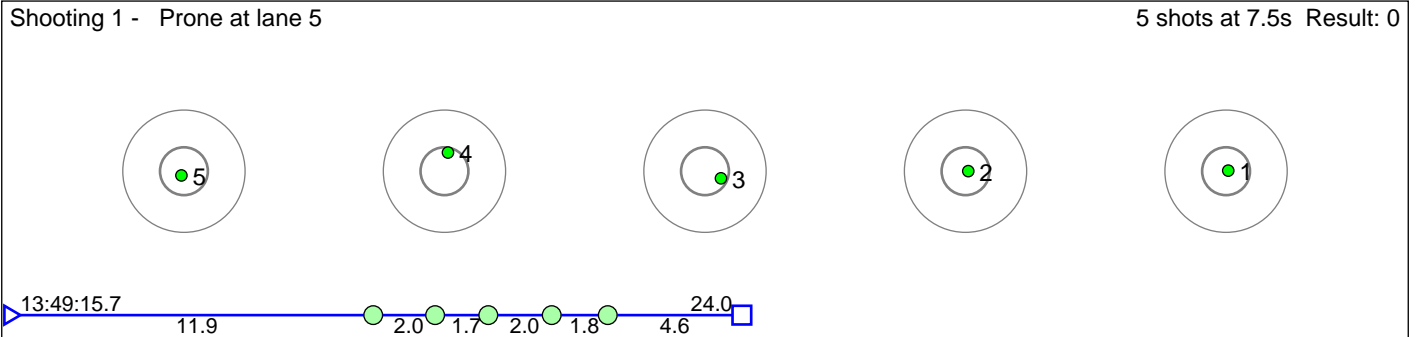

5 WILLASSEN Johannes

Oslo Skiskytterlag / Team Fosen Yard

Result: 2

Disclaimer:

These results are unofficial since only the final output from the timing system can provide complete and correct competition results. The graphic plot of each series, presents the location of the shots on each of the five targets. Please observe that the accuracy of the plotting has some limitations due to image resolution and/or printer quality.