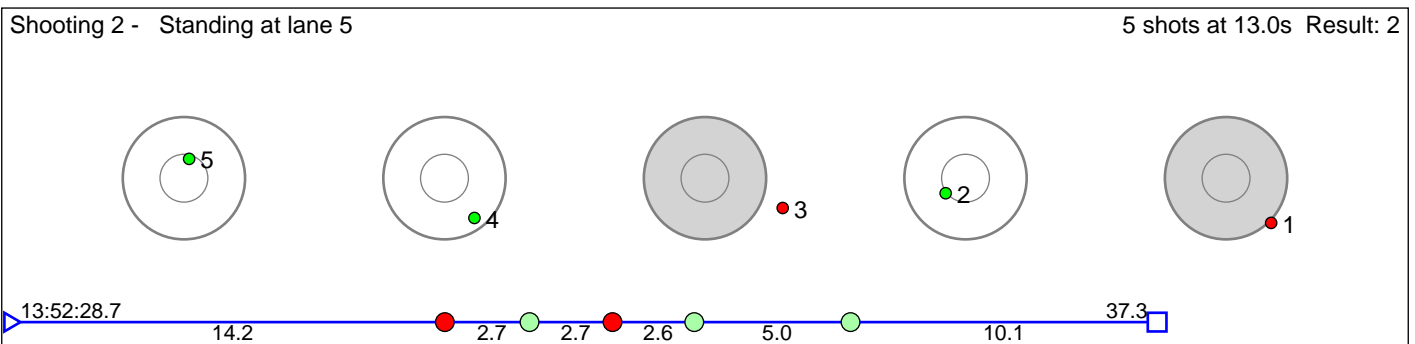

8 RUNER Fabian von Saldern

Bærums Skiklub / Team Woodcon

Result: 3

Disclaimer:

These results are unofficial since only the final output from the timing system can provide complete and correct competition results. The graphic plot of each series, presents the location of the shots on each of the five targets. Please observe that the accuracy of the plotting has some limitations due to image resolution and/or printer quality.