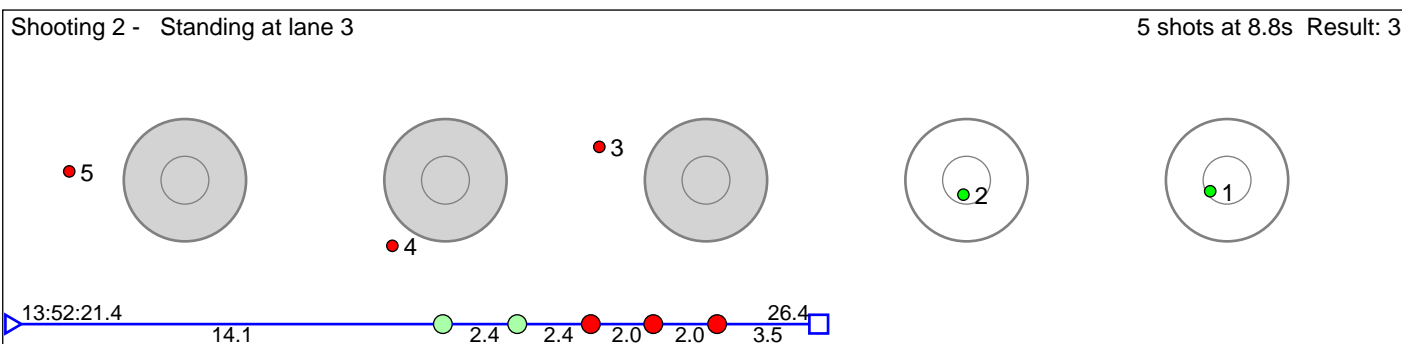

10 BERLAND Vinjar Aurstad

Vingrom IL / Team Fosen Yard

Result: 4

Disclaimer:

These results are unofficial since only the final output from the timing system can provide complete and correct competition results. The graphic plot of each series, presents the location of the shots on each of the five targets. Please observe that the accuracy of the plotting has some limitations due to image resolution and/or printer quality.