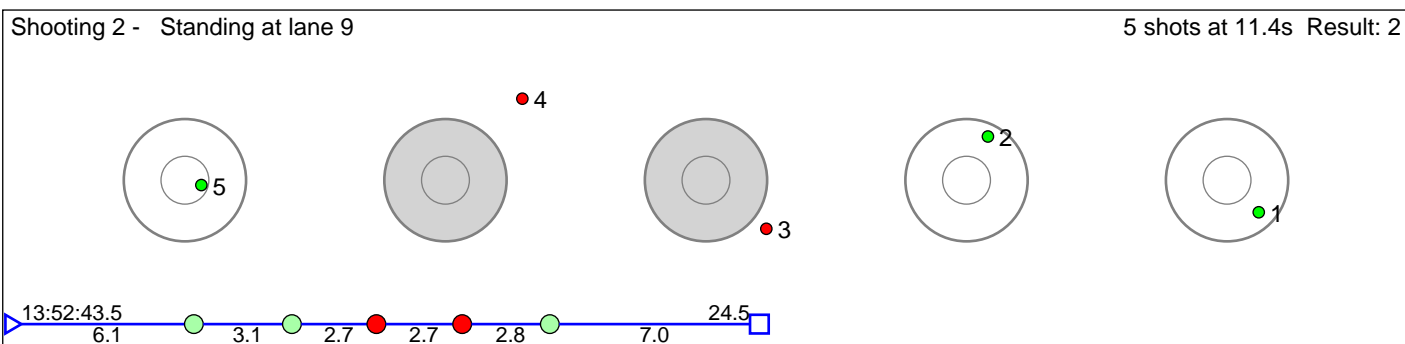

# 7 WALLENIUS Jakob

Oslo Skiskytterlag / Team Woodcon

Result: 4

**Disclaimer:**

These results are unofficial since only the final output from the timing system can provide complete and correct competition results. The graphic plot of each series, presents the location of the shots on each of the five targets. Please observe that the accuracy of the plotting has some limitations due to image resolution and/or printer quality.

# 8 RUNER Fabian von Saldern

Bærums Skiklub / Team Woodcon

Result: 3

**Disclaimer:**

These results are unofficial since only the final output from the timing system can provide complete and correct competition results. The graphic plot of each series, presents the location of the shots on each of the five targets. Please observe that the accuracy of the plotting has some limitations due to image resolution and/or printer quality.

# 9 SPORALAND Erik

Figgjo IL / Team Geilo

Result: 4

**Disclaimer:**

These results are unofficial since only the final output from the timing system can provide complete and correct competition results. The graphic plot of each series, presents the location of the shots on each of the five targets. Please observe that the accuracy of the plotting has some limitations due to image resolution and/or printer quality.