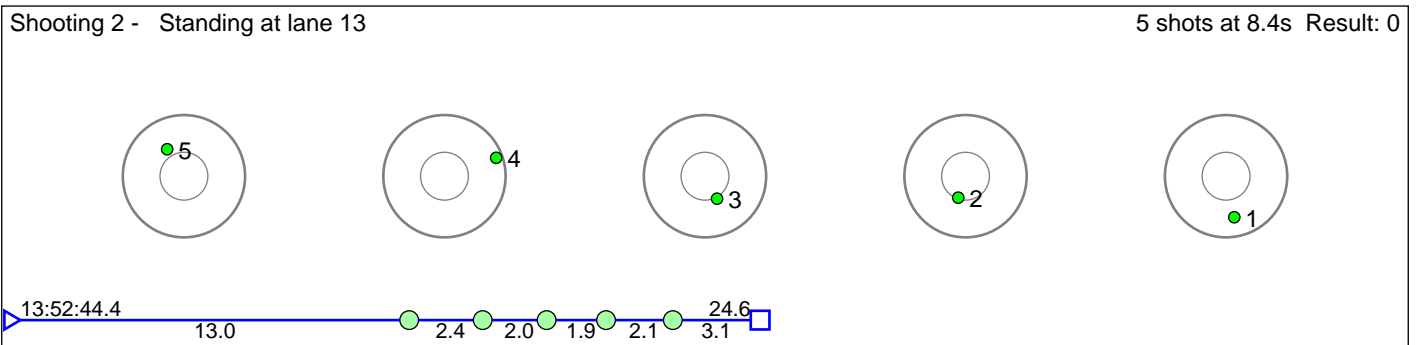

# 9 SPORALAND Erik

Figgjo IL / Team Geilo

Result: 4

**Disclaimer:**

These results are unofficial since only the final output from the timing system can provide complete and correct competition results. The graphic plot of each series, presents the location of the shots on each of the five targets. Please observe that the accuracy of the plotting has some limitations due to image resolution and/or printer quality.

# 10 BERLAND Vinjar Aurstad

Vingrom IL / Team Fosen Yard

Result: 4

**Disclaimer:**

These results are unofficial since only the final output from the timing system can provide complete and correct competition results. The graphic plot of each series, presents the location of the shots on each of the five targets. Please observe that the accuracy of the plotting has some limitations due to image resolution and/or printer quality.

# 11 TYVOLD Samuel Stig

Byåsen Skiskytterlag

Result: 3

**Disclaimer:**

These results are unofficial since only the final output from the timing system can provide complete and correct competition results. The graphic plot of each series, presents the location of the shots on each of the five targets. Please observe that the accuracy of the plotting has some limitations due to image resolution and/or printer quality.