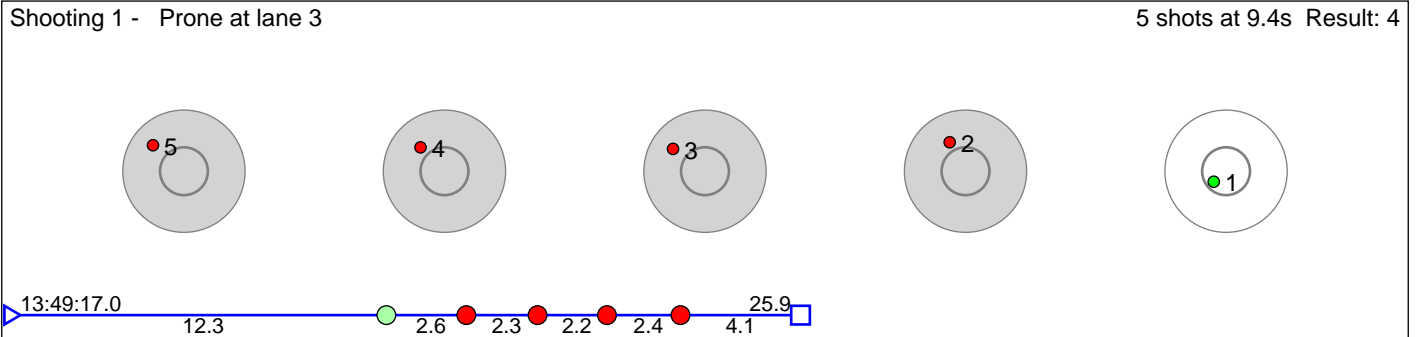

# 1 FREY Isak Leknes

Bærums Skiklub

Result: 2

**Disclaimer:**

These results are unofficial since only the final output from the timing system can provide complete and correct competition results. The graphic plot of each series, presents the location of the shots on each of the five targets. Please observe that the accuracy of the plotting has some limitations due to image resolution and/or printer quality.

## 2 AAS Andreas

Birkenes IL

Result: 5

Shooting 1 - Prone at lane 2

5 shots at 13.6s Result: 3

Shooting 2 - Standing at lane 11

5 shots at 10.1s Result: 2

**Disclaimer:**

These results are unofficial since only the final output from the timing system can provide complete and correct competition results. The graphic plot of each series, presents the location of the shots on each of the five targets. Please observe that the accuracy of the plotting has some limitations due to image resolution and/or printer quality.

### 3 MANDZYN Vitalii

Norges Skiskytterforbund

Result: 4

**Disclaimer:**

These results are unofficial since only the final output from the timing system can provide complete and correct competition results. The graphic plot of each series, presents the location of the shots on each of the five targets. Please observe that the accuracy of the plotting has some limitations due to image resolution and/or printer quality.