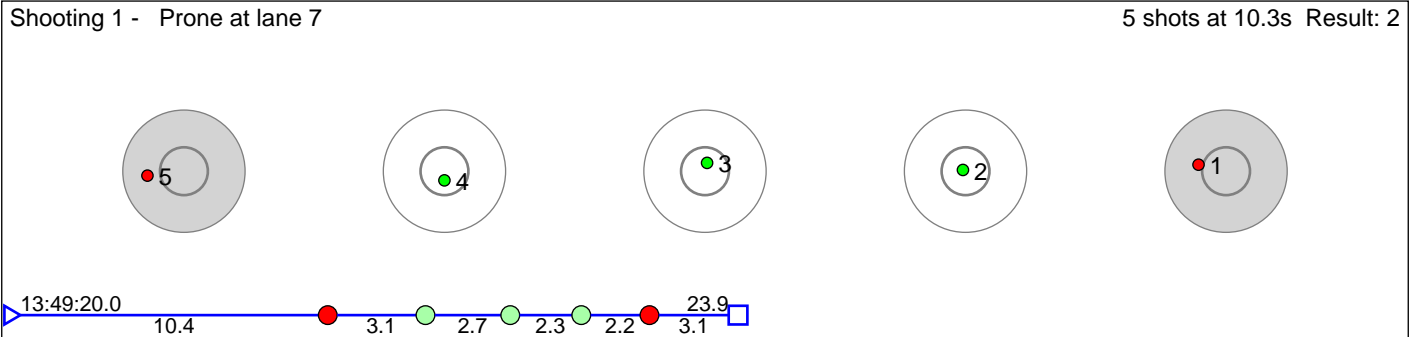

7 WALLENIUS Jakob

Oslo Skiskytterlag / Team Woodcon

Result: 4

Disclaimer:

These results are unofficial since only the final output from the timing system can provide complete and correct competition results. The graphic plot of each series, presents the location of the shots on each of the five targets. Please observe that the accuracy of the plotting has some limitations due to image resolution and/or printer quality.