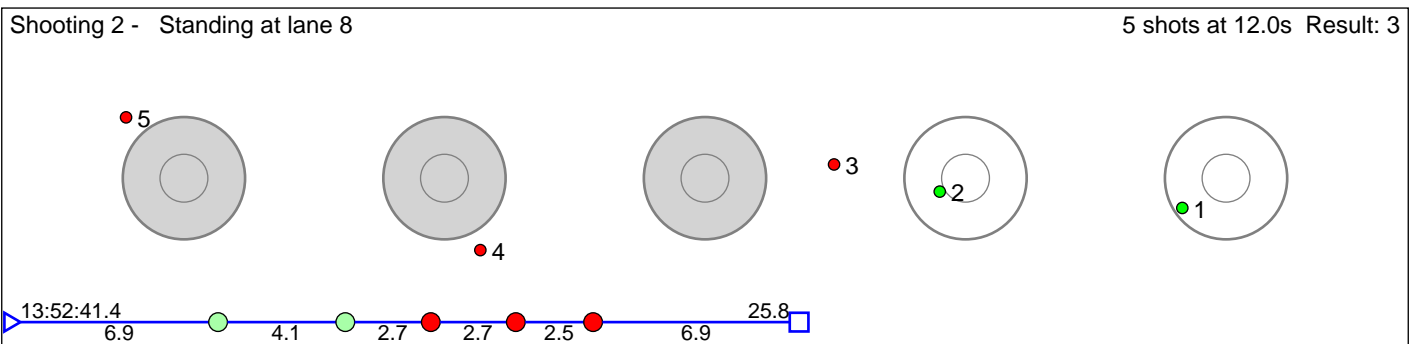

# 11 TYVOLD Samuel Stig

Byåsen Skiskytterlag

Result: 3

**Disclaimer:**

These results are unofficial since only the final output from the timing system can provide complete and correct competition results. The graphic plot of each series, presents the location of the shots on each of the five targets. Please observe that the accuracy of the plotting has some limitations due to image resolution and/or printer quality.

# 12 HEGRE Mathias

Sirdal Skilag

Result: 3

**Disclaimer:**

These results are unofficial since only the final output from the timing system can provide complete and correct competition results. The graphic plot of each series, presents the location of the shots on each of the five targets. Please observe that the accuracy of the plotting has some limitations due to image resolution and/or printer quality.

# 13 WANG Ask Grøtan

Fossum IF / Team Fosen Yard

Result: 5

**Disclaimer:**

These results are unofficial since only the final output from the timing system can provide complete and correct competition results. The graphic plot of each series, presents the location of the shots on each of the five targets. Please observe that the accuracy of the plotting has some limitations due to image resolution and/or printer quality.