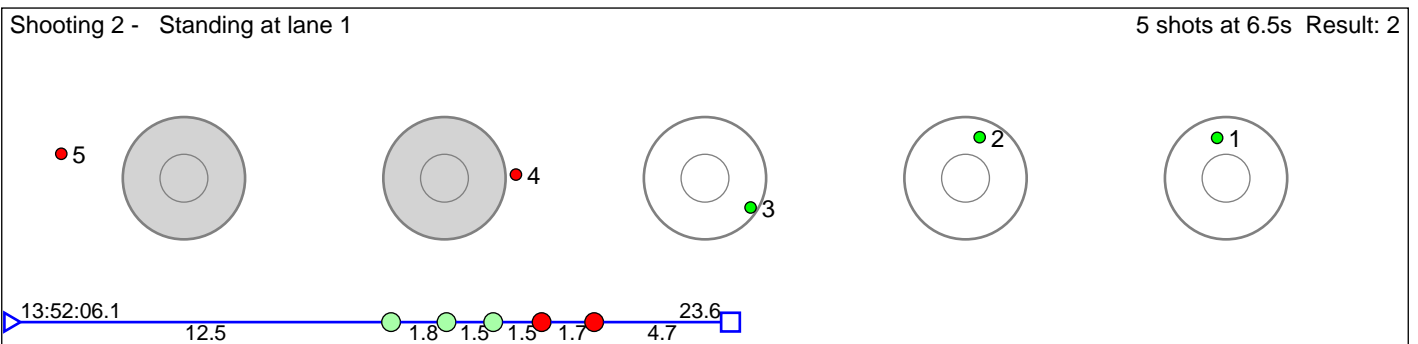

5 WILLASSEN Johannes

Oslo Skiskytterlag / Team Fosen Yard

Result: 2

Disclaimer:

These results are unofficial since only the final output from the timing system can provide complete and correct competition results. The graphic plot of each series, presents the location of the shots on each of the five targets. Please observe that the accuracy of the plotting has some limitations due to image resolution and/or printer quality.