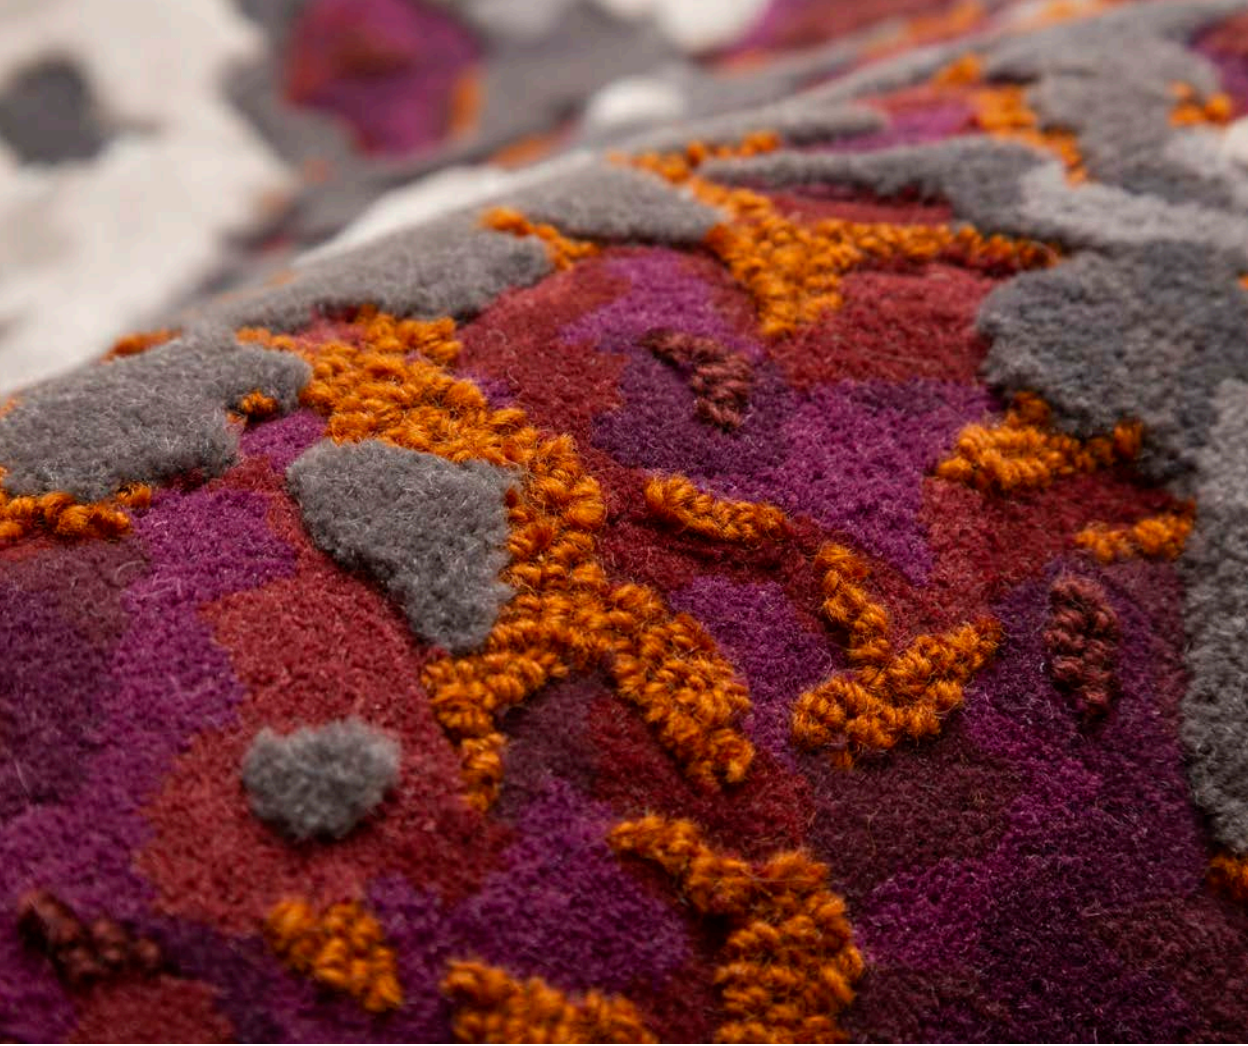

Handtufted: NH-037300-3