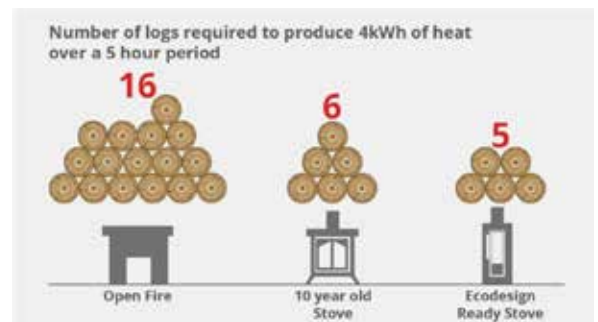

All the Mourne Collection Eco range of stoves are Eco Design ready.

Cleaner Burning

Ecodesign Ready stoves have been engineered to burn wood more completely thus reducing particulate matter (organic particles that come from incomplete combustion of the fuel).

The Mourne Eco stoves feature targeted introduction of combustion air at higher levels in the fire box, reigniting the particles of smoke before they can leave the stove.

More Efficient

As well as greatly reducing the emission of particulate matter, Mourne Eco stoves are also more efficient, reducing the amount of fuel you need to use in the stove, and maximising heat output.