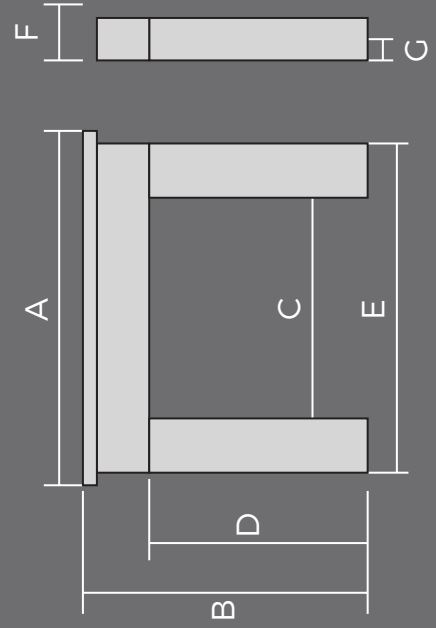

The Mourne Collection Dimensions

Surround	Shelf Width (A)		Overall Height (B)		Opening (CxD)		Leg Width (E)		Shelf Depth (F)		Internal Return (G)		Material			
	inches	mm	inches	mm	inches	mm	inches	mm	inches	mm	inches	mm	Ivory	Spelga Stone	Ice White	New Carrara
Ben Ciom	54	1375	44	1125	36x36	915x915	49	1235	7	180	3	75			✓	
Binnian	54	1375	46	1170	36x36	915x915	51	1285	12	305	3	75	✓			
Binnian	59	1500	51	1295	36x36	915x915	54	1365	13	335	3	75	✓	✓	✓	
Brompton	54	1375	45	1145	36x36	915x915	51	1305	8	200	3	75	✓			
Carr	54	1375	44	1130	29x33	745x826	49	1255	9	225	3	75	✓			
Carr	60	1525	48	1220	36x36	910x915	56	1420	10	250	3	75	✓			
Commedagh	54	1375	49	1250	35x36	890x915	52	1310	10	265	3	75	✓			
Doan	54	1375	46	1170	36x36	915x915	51	1295	9	235	3	75	✓			
Donard	54	1375	46	1175	36x36	915x915	50	1265	11	280	3	75	✓			
Dublin Corbel	54	1375	46	1180	36x36	915x915	50	1275	11	280	3	75	✓			
Glenmore	58	1475	47	1190	36x36	920x915	53	1340	10	250	3	75		✓		✓
Gullion	54	1375	46	1180	36x36	915x915	51	1295	10	260	3	75	✓	✓	✓	
Gullion	60	1525	48	1225	36x36	915x915	55	1405	11	280	3	75	✓			
Gullion	66	1675	50	1270	36x36	915x915	61	1540	12	300	3	75		✓	✓	
Mealbeg	58	1475	46	1180	36x36	915x915	53	1335	9	9	3	75		✓	✓	
Hearth													✓			
Hearth																✓
Hearth													✓			
Back Panel																✓

54x18" (comes with loose risers)

58x18" (comes with loose risers)

60x18" (comes with loose risers)

37x37" panel with 16x22" opening (3 piece)

- All dimensions are provided as a guide only and subject to a tolerance of +/- 20mm
- Speak to your expert retailer about your particular installation before committing to a fireplace
- Stone will appear a different colour in different light.
- 5 year guarantee on Eco collection stoves applies to body only and excludes consumable stove parts.