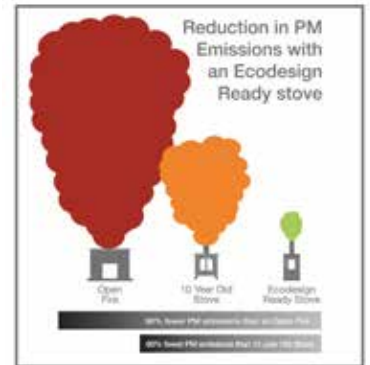

Latest Technology

Mourne Eco stoves are packed with all the features needed to heat your room and make it look stunning. All stoves feature: Primary Air along with a Secondary Airwash system to ensure the glass of your stove stays clear, allowing you to enjoy the beautiful flame picture. Mourne Eco Stoves also benefit from a Tertiary Air system to help aid a cleaner burn.

All the Mourne Collection Eco range of stoves are Eco Design ready.

Cleaner Burning

Ecodesign Ready stoves have been engineered to burn wood more completely thus reducing particulate matter (organic particles that come from incomplete combustion of the fuel).

The Mourne Eco stoves feature targeted introduction of combustion air at higher levels in the fire box, reigniting the particles of smoke before they can leave the stove.

More Efficient

As well as greatly reducing the emission of particulate matter, Mourne Eco stoves are also more efficient, reducing the amount of fuel you need to use in the stove, and maximising heat output.