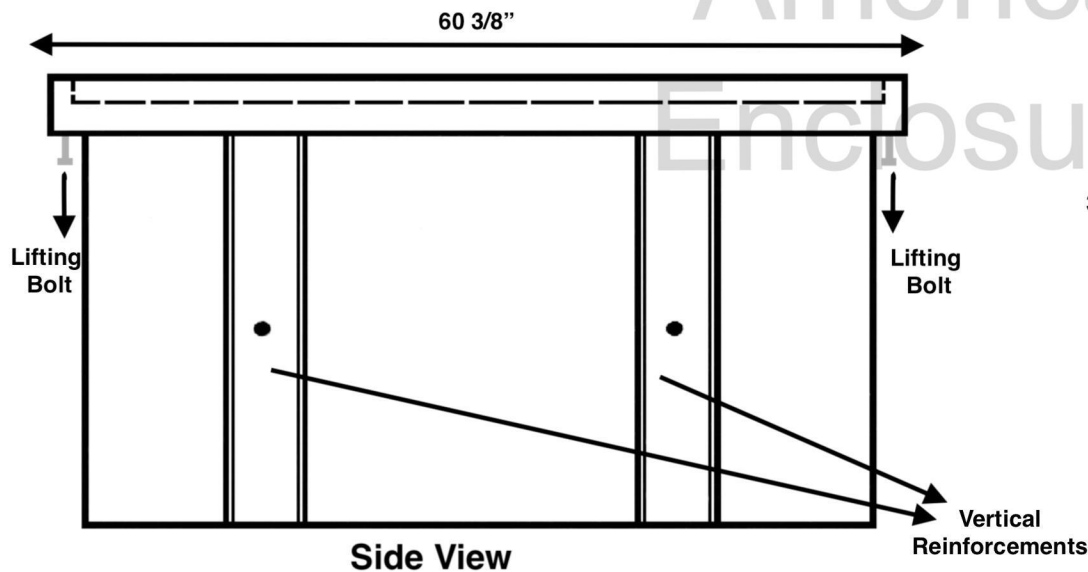

APC 366036 Polymer Concrete Box & Cover 2 Piece Cover

Part No. APC366036
Body: Polymer Concrete
Cover: Polymer Concrete
Weight: 822 lbs Tolerance: +/- 1/8"
Material: Polymer Concrete
Standrad Color: Gray
Tier 22