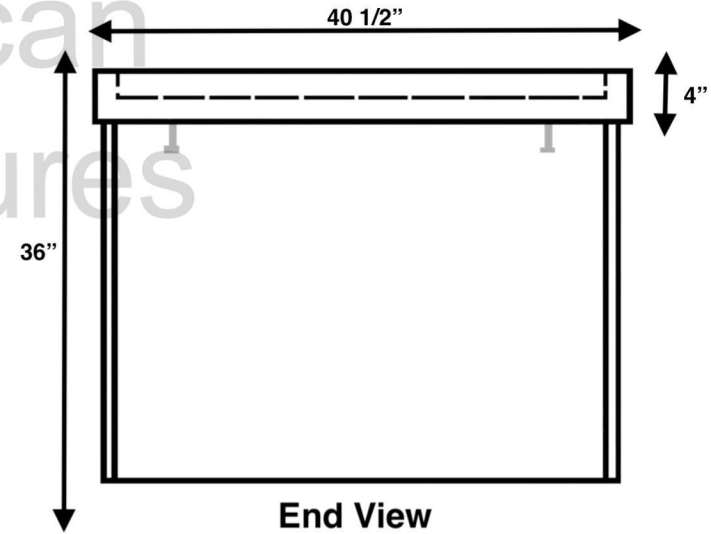

APC 366036 Polymer Concrete Box & Cover 2 Piece Cover

Part No. APC366036
Body: Polymer Concrete
Cover: Polymer Concrete
Weight: 822 lbs Tolerance: +/- 1/8"
Material: Polymer Concrete
Standrad Color: Gray
Tier 22