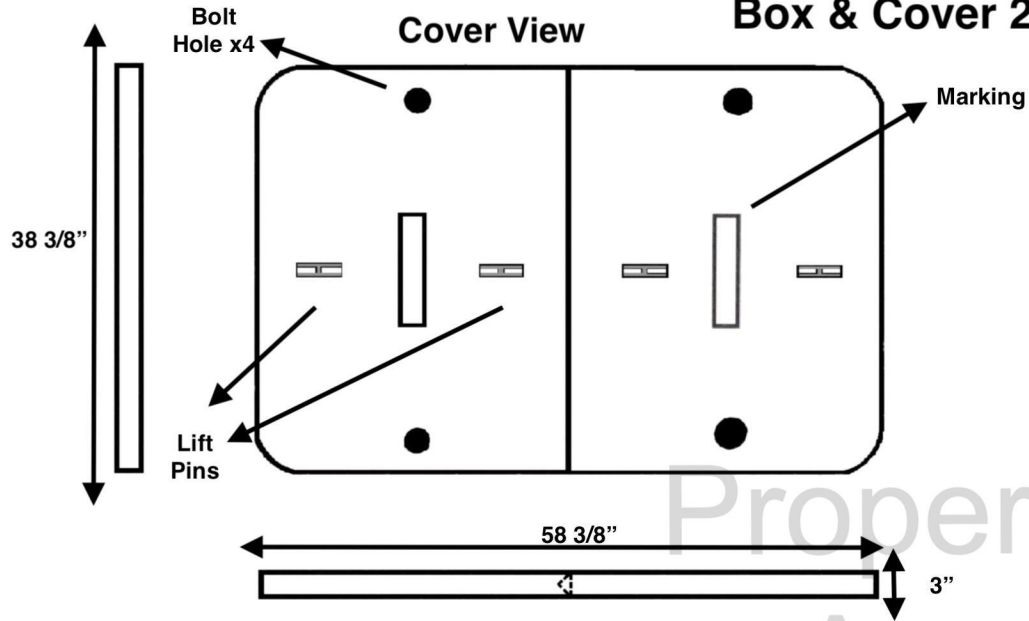

APC 366036 Polymer Concrete Box & Cover 2 Piece Cover

Part No. APC366036
Body: Polymer Concrete
Cover: Polymer Concrete
Weight: 822 lbs Tolerance: +/- 1/8"
Material: Polymer Concrete
Standrad Color: Gray
Tier 22