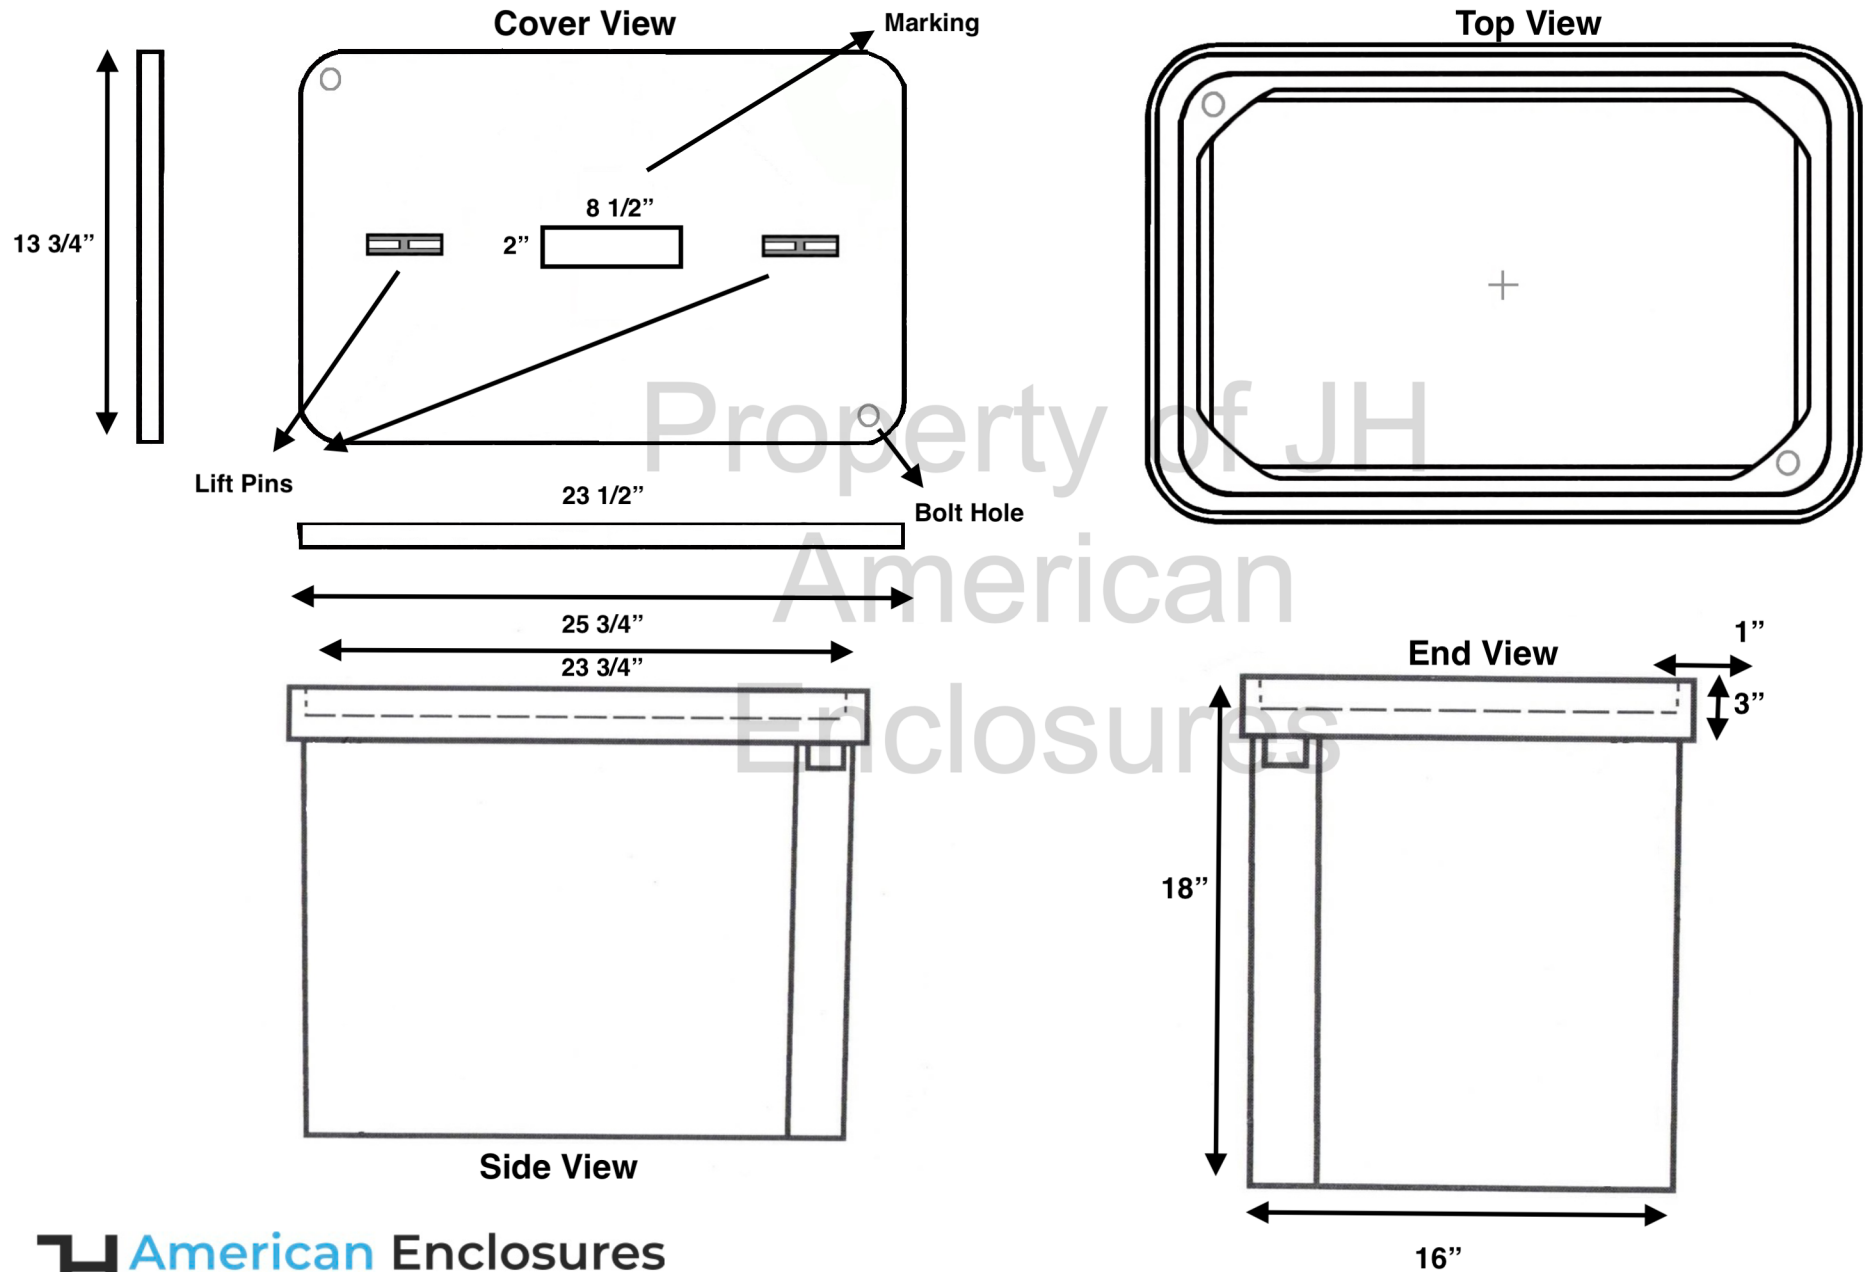

# APC 1324 Polymer Concrete Box & Cover

**JH American Enclosures**  
 Made from over 30 years of experience

**PO Box 330596**  
**Forth Worth, TX 76163**  
**jh\_american@yahoo.com**

<b>Part No. APC 1324</b>	
<b>Body: Polymer Concrete</b>	
<b>Cover: Polymer Concrete</b>	
<b>Weight: 95-130 lbs</b>	<b>Tolerance: +/- 1/8"</b>