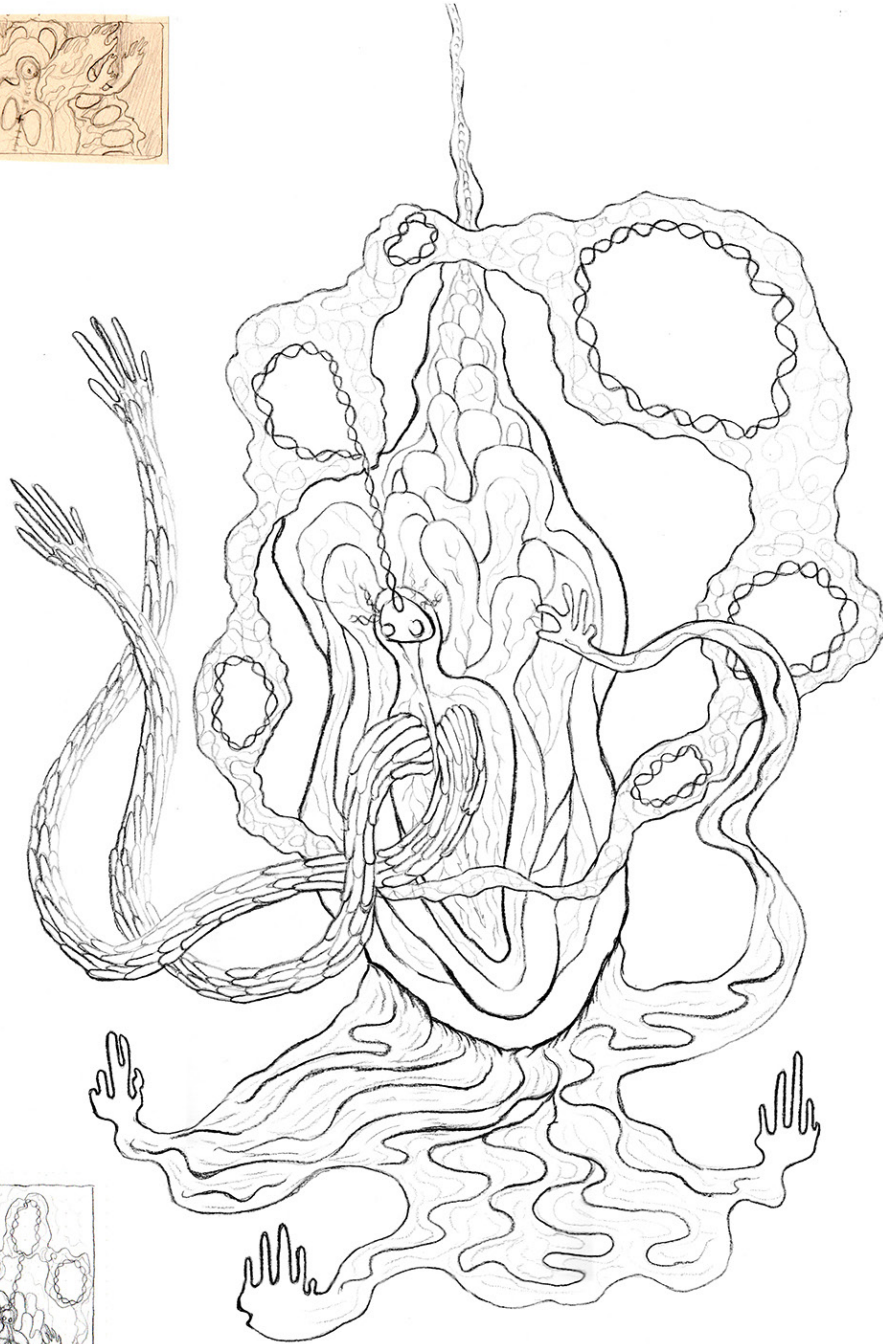

Carasoul, Salon

Kaeti
Leila
MacNeil

Body

acrylic and ink on paper, 11 x 7.5 in.

Kaeti
Leila
MacNeil

Torus

acrylic and ink on paper, 7.5 x 11 in.

Kaeti
Leila
MacNeil

Kaeti
Leila
MacNeil

Shadow Hands

acrylic and ink on paper, 11 x 11 in.

Shadows
center face
will have

in shadows
opposite
of face
not part
of light.

SD

hand open to reveal
cut to CV of water level

SB

500 to behind arm of AD 267

SS Back New

hand a AD 267
now behind the water level

Kaeti
Leila
MacNeil

Future Hands

acrylic and ink on paper, 8 x 12 in.

Kaeti
Leila
MacNeil

Manifestation

encaustic on wood, 9 x 12 in.

*Kaeti
Leila
MacNeil*

The Whole

ink on paper, 18 x 12 in.

1505 15 992 'knot

Kaeti
Leila
MacNeil

Color Study

acrylic and ink on paper, 11 x 14 in.