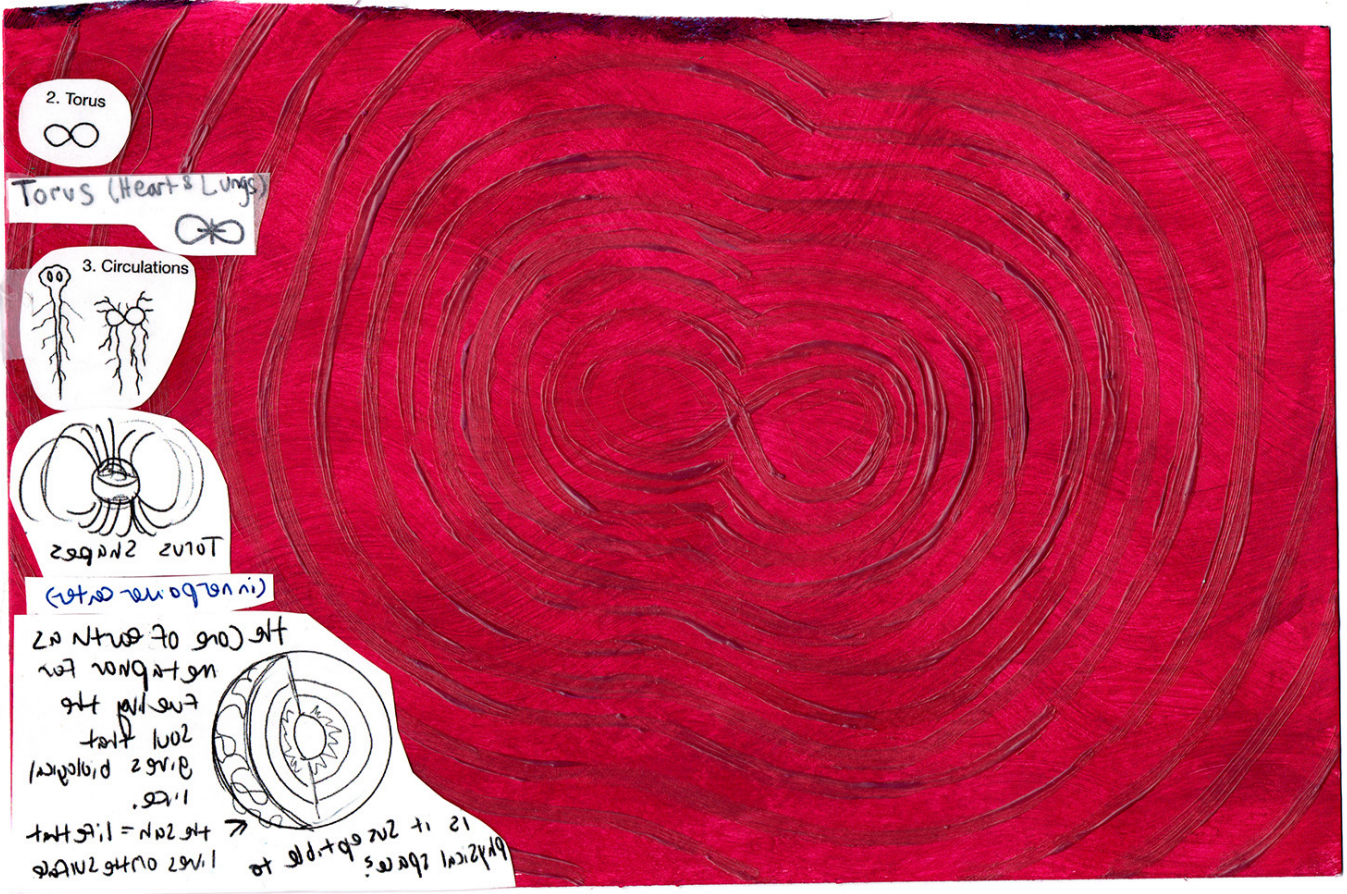

Carasoul, Salon

Kaeti
Leila
MacNeil

Body

acrylic and ink on paper, 11 x 7.5 in.

Kaeti
Leila
MacNeil

Torus

acrylic and ink on paper, 7.5 x 11 in.

Kaeti
Leila
MacNeil

Figure Study

acrylic on paper, 17 x 11 in.

*Kaeti
Leila
MacNeil*

Aura

acrylic and ink on paper, 7.5 x 12 in.

Kaeti
Leila
MacNeil

4th Dimensional Bodies

acrylic and ink on paper, 9.5 x 9.5 in.

Kaeti
Leila
MacNeil

Shadow Hands

acrylic and ink on paper, 11 x 11 in.

Shadows
center face
will have

in shadows
opposite
of face
not part
of light.

SD

hand open to reveal
cut to CV of water level

SB

500 to behind arm of AD 267

SS Back New

hand a AD 267
now behind the water level

Kaeti
Leila
MacNeil

Future Hands

acrylic and ink on paper, 8 x 12 in.

Kaeti
Leila
MacNeil

Manifestation