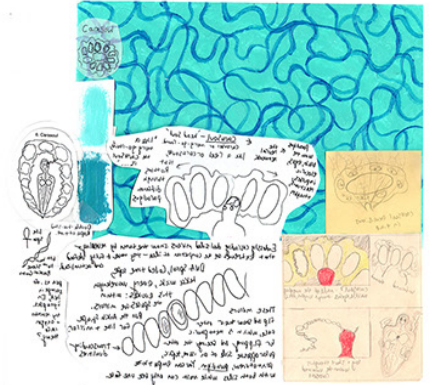

Carasoul, Salon

Kaeti
Leila
MacNeil

Body

acrylic and ink on paper, 11 x 7.5 in.

Kaeti
Leila
MacNeil

Torus

acrylic and ink on paper, 7.5 x 11 in.

Kaeti
Leila
MacNeil

Figure Study

acrylic on paper, 17 x 11 in.

*Kaeti
Leila
MacNeil*

Aura

acrylic and ink on paper, 7.5 x 12 in.

Kaeti
Leila
MacNeil

4th Dimensional Bodies

acrylic and ink on paper, 9.5 x 9.5 in.

Kaeti
Leila
MacNeil

Shadow Hands

acrylic and ink on paper, 11 x 11 in.

Shadows
center face
will have

in shadows
opposite
of face
not part
of light.

SD

hand open to reveal
cut to CV of water level

SB

500 to behind arm of AD 267

SS Back New

hand a AD 267
now behind the water level

Kaeti
Leila
MacNeil

Future Hands

acrylic and ink on paper, 8 x 12 in.

Kaeti
Leila
MacNeil

Manifestation