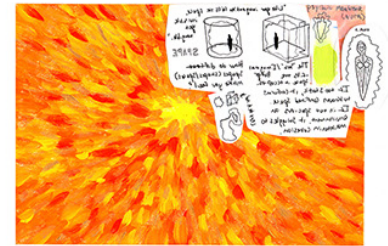

Carasoul, Salon

Kaeti
Leila
MacNeil

Body

acrylic and ink on paper, 11 x 7.5 in.

Kaeti
Leila
MacNeil

Torus

acrylic and ink on paper, 7.5 x 11 in.

Kaeti
Leila
MacNeil

Figure Study

acrylic on paper, 17 x 11 in.

*Kaeti
Leila
MacNeil*

Aura

acrylic and ink on paper, 7.5 x 12 in.

Kaeti
Leila
MacNeil

4th Dimensional Bodies

acrylic and ink on paper, 9.5 x 9.5 in.

Kaeti
Leila
MacNeil

Shadow Hands

acrylic and ink on paper, 11 x 11 in.

Shadows
center face
will have

in shadows
opposite
of face
not part
of light.

SD

hand open to reveal
cut to CV of water level

SB