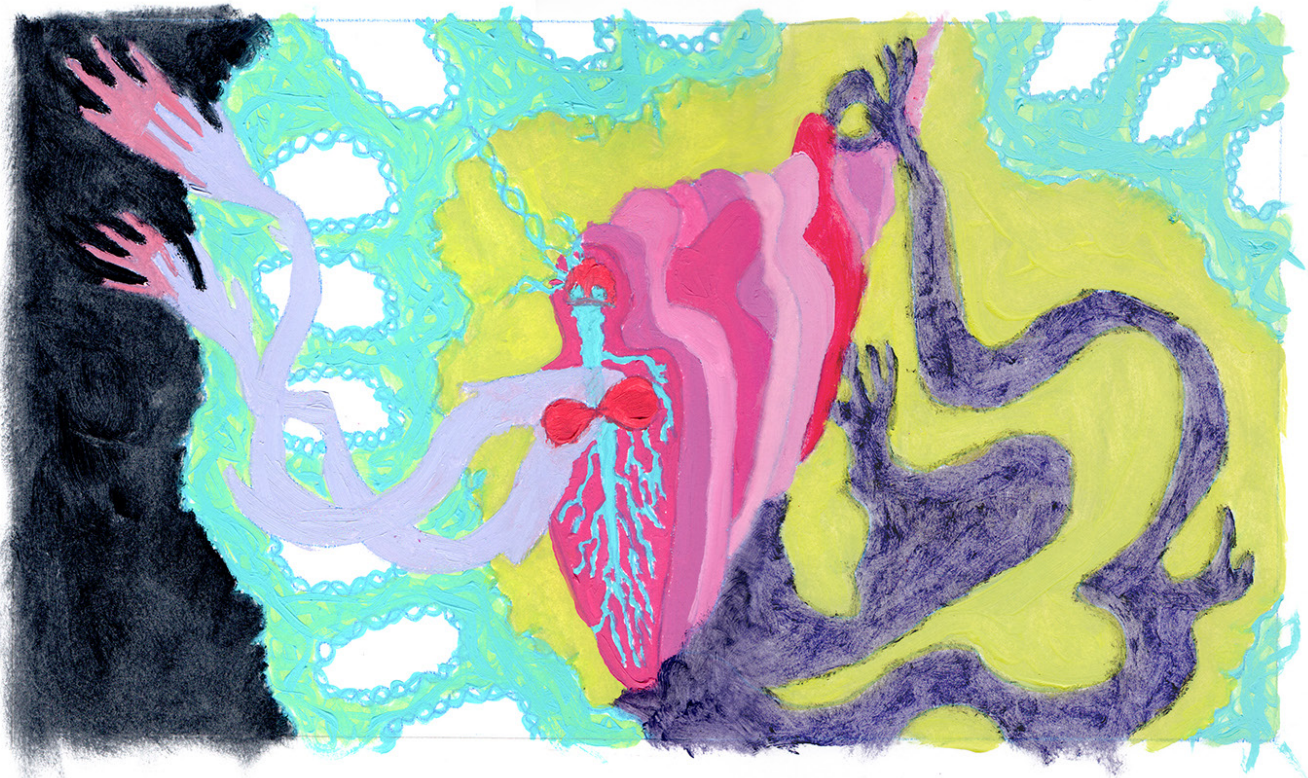

Carasoul, Salon

Kaeti
Leila
MacNeil

Body

acrylic and ink on paper, 11 x 7.5 in.

Kaeti
Leila
MacNeil

Torus

acrylic and ink on paper, 7.5 x 11 in.

Kaeti
Leila
MacNeil

encaustic on wood, 9 x 12 in.

*Kaeti
Leila
MacNeil*

The Whole

ink on paper, 18 x 12 in.

1505 15 992 'knot

Kaeti
Leila
MacNeil

Color Study

acrylic and ink on paper, 11 x 14 in.