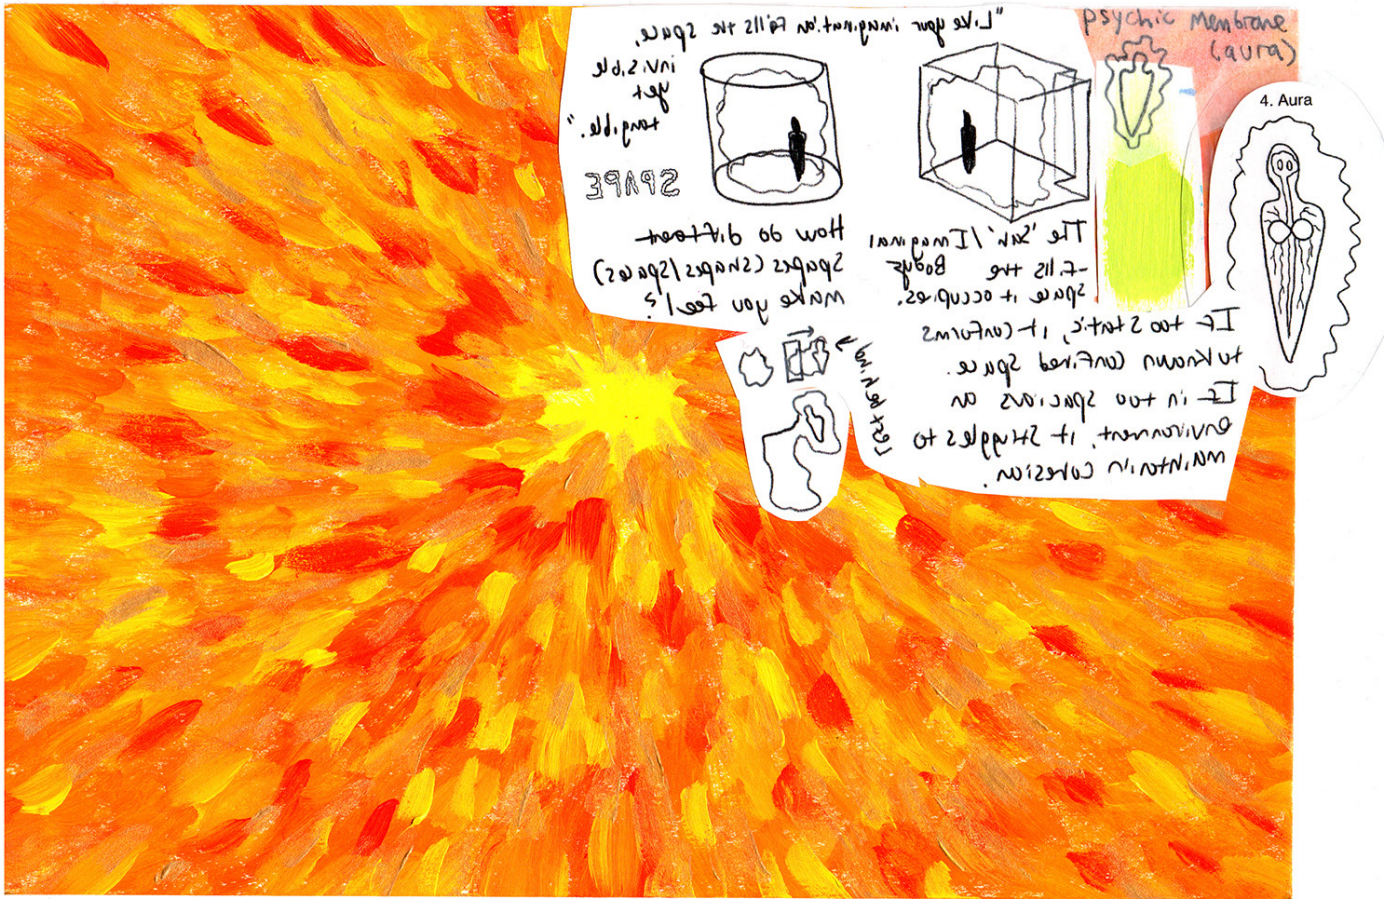

Carasoul, Salon

Kaeti
Leila
MacNeil

Body

acrylic and ink on paper, 11 x 7.5 in.

Kaeti
Leila
MacNeil

Torus

acrylic and ink on paper, 7.5 x 11 in.

Kaeti
Leila
MacNeil

Figure Study

acrylic on paper, 17 x 11 in.

*Kaeti
Leila
MacNeil*

Aura

acrylic and ink on paper, 7.5 x 12 in.

Kaeti
Leila
MacNeil

4th Dimensional Bodies

acrylic and ink on paper, 9.5 x 9.5 in.

Kaeti
Leila
MacNeil

Shadow Hands

acrylic and ink on paper, 11 x 11 in.

Shadows
center face
will have

in shadows
opposite
of face
not part
of light.

SD

hand open to reveal
cut to CV of water level

SB