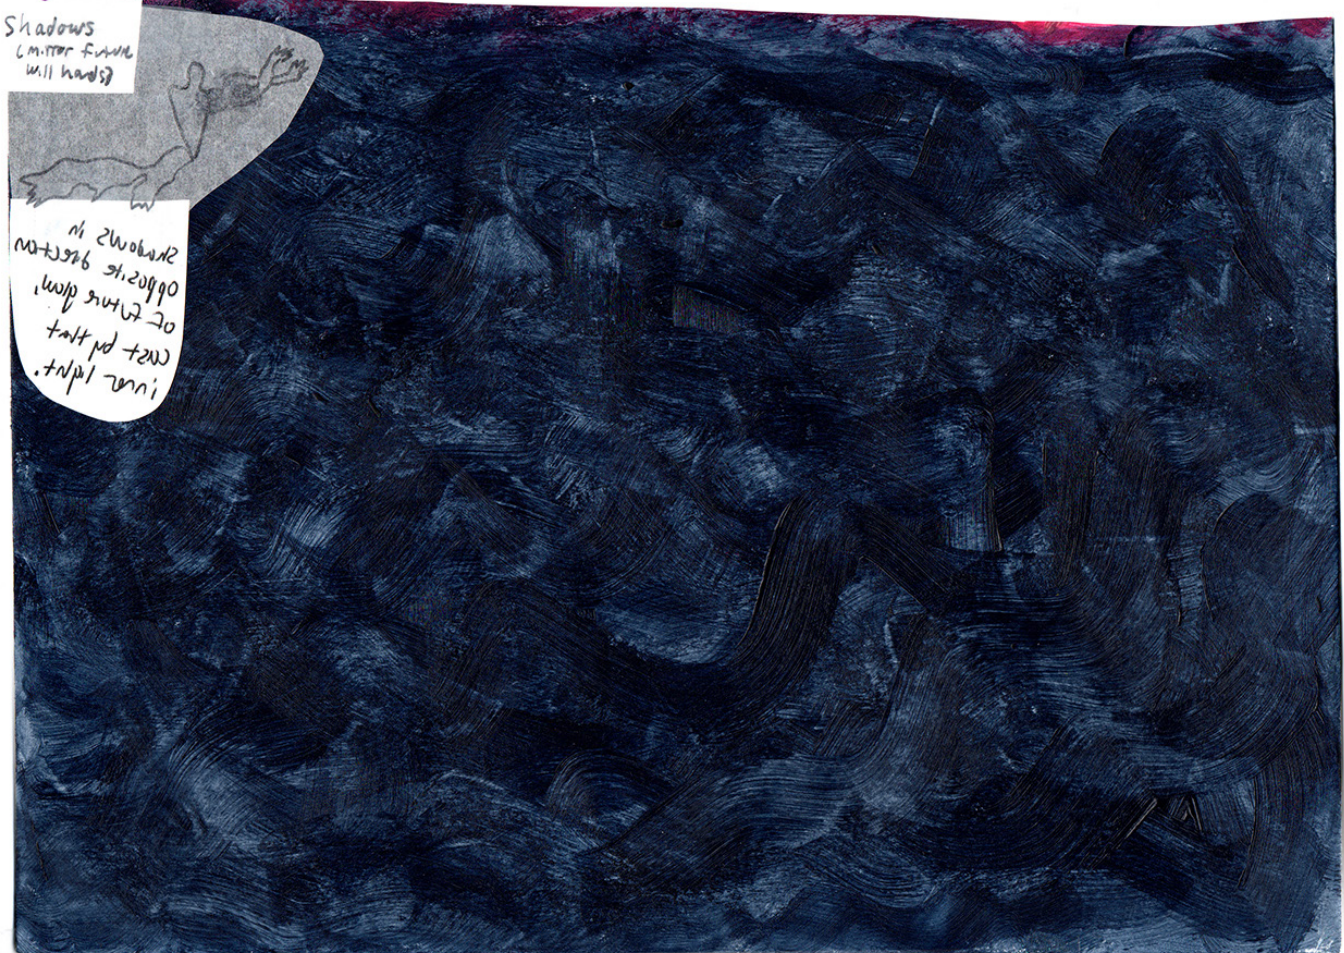

Carasoul, Salon

Kaeti
Leila
MacNeil

Body

acrylic and ink on paper, 11 x 7.5 in.

Kaeti
Leila
MacNeil

Torus

acrylic and ink on paper, 7.5 x 11 in.

Kaeti
Leila
MacNeil

Figure Study

acrylic on paper, 17 x 11 in.

*Kaeti
Leila
MacNeil*

Aura

acrylic and ink on paper, 7.5 x 12 in.

Kaeti
Leila
MacNeil

4th Dimensional Bodies

acrylic and ink on paper, 9.5 x 9.5 in.

Kaeti
Leila
MacNeil

Shadow Hands

acrylic and ink on paper, 11 x 11 in.

Shadows
center face
will have

in shadows
opposite
of face
not part
of light.

SD

hand open to reveal
cut to CV of water level

SB

500 to behind arm of AD 267

SS Back New

hand a AD 267
now behind the water level

Kaeti
Leila
MacNeil

Future Hands

acrylic and ink on paper, 8 x 12 in.

Kaeti
Leila
MacNeil

Manifestation