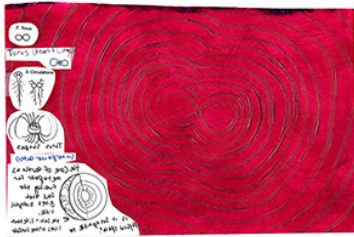

Carasoul, Salon

Kaeti
Leila
MacNeil

Body

acrylic and ink on paper, 11 x 7.5 in.

Kaeti
Leila
MacNeil

Torus

acrylic and ink on paper, 7.5 x 11 in.

Kaeti
Leila
MacNeil

Figure Study

acrylic on paper, 17 x 11 in.

*Kaeti
Leila
MacNeil*

Aura

acrylic and ink on paper, 7.5 x 12 in.

Kaeti
Leila
MacNeil

4th Dimensional Bodies

acrylic and ink on paper, 9.5 x 9.5 in.

Kaeti
Leila
MacNeil

Shadow Hands

acrylic and ink on paper, 11 x 11 in.

Shadows
center face
will have

in shadows
opposite
of face
not part
of light.

SD

hand open to reveal
cut to CV of water level

SB