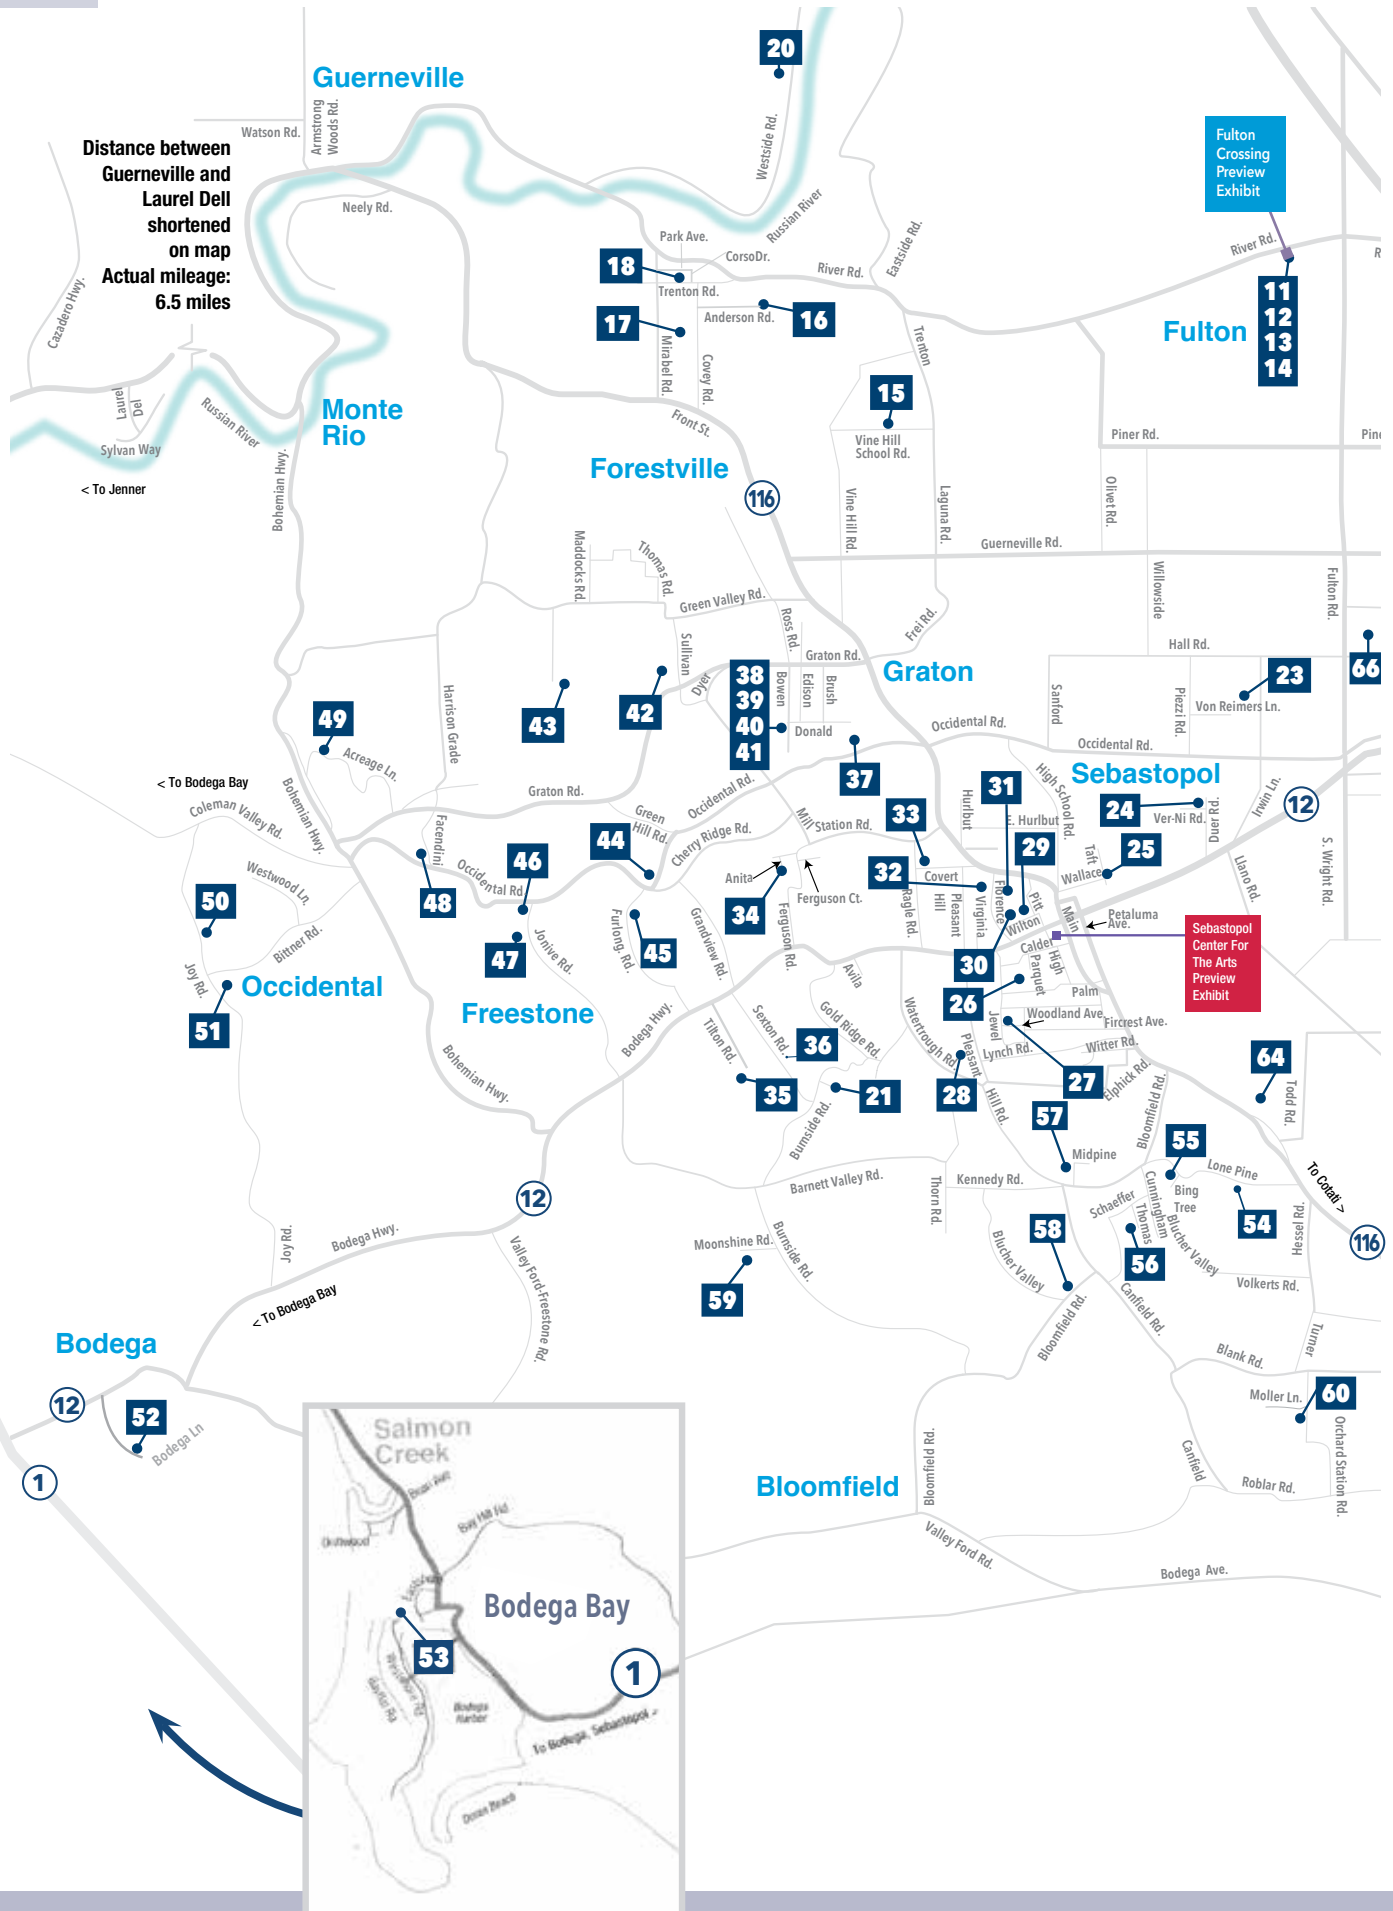

FultonCrossing.com

EXHIBITION

SEP 2 - OCT 2

OPENING ARTIST RECEPTION

SEP 10

2PM - 4PM

Distance between Guerneville and Laurel Dell shortened on map Actual mileage: 6.5 miles

Fulton Crossing Preview Exhibit