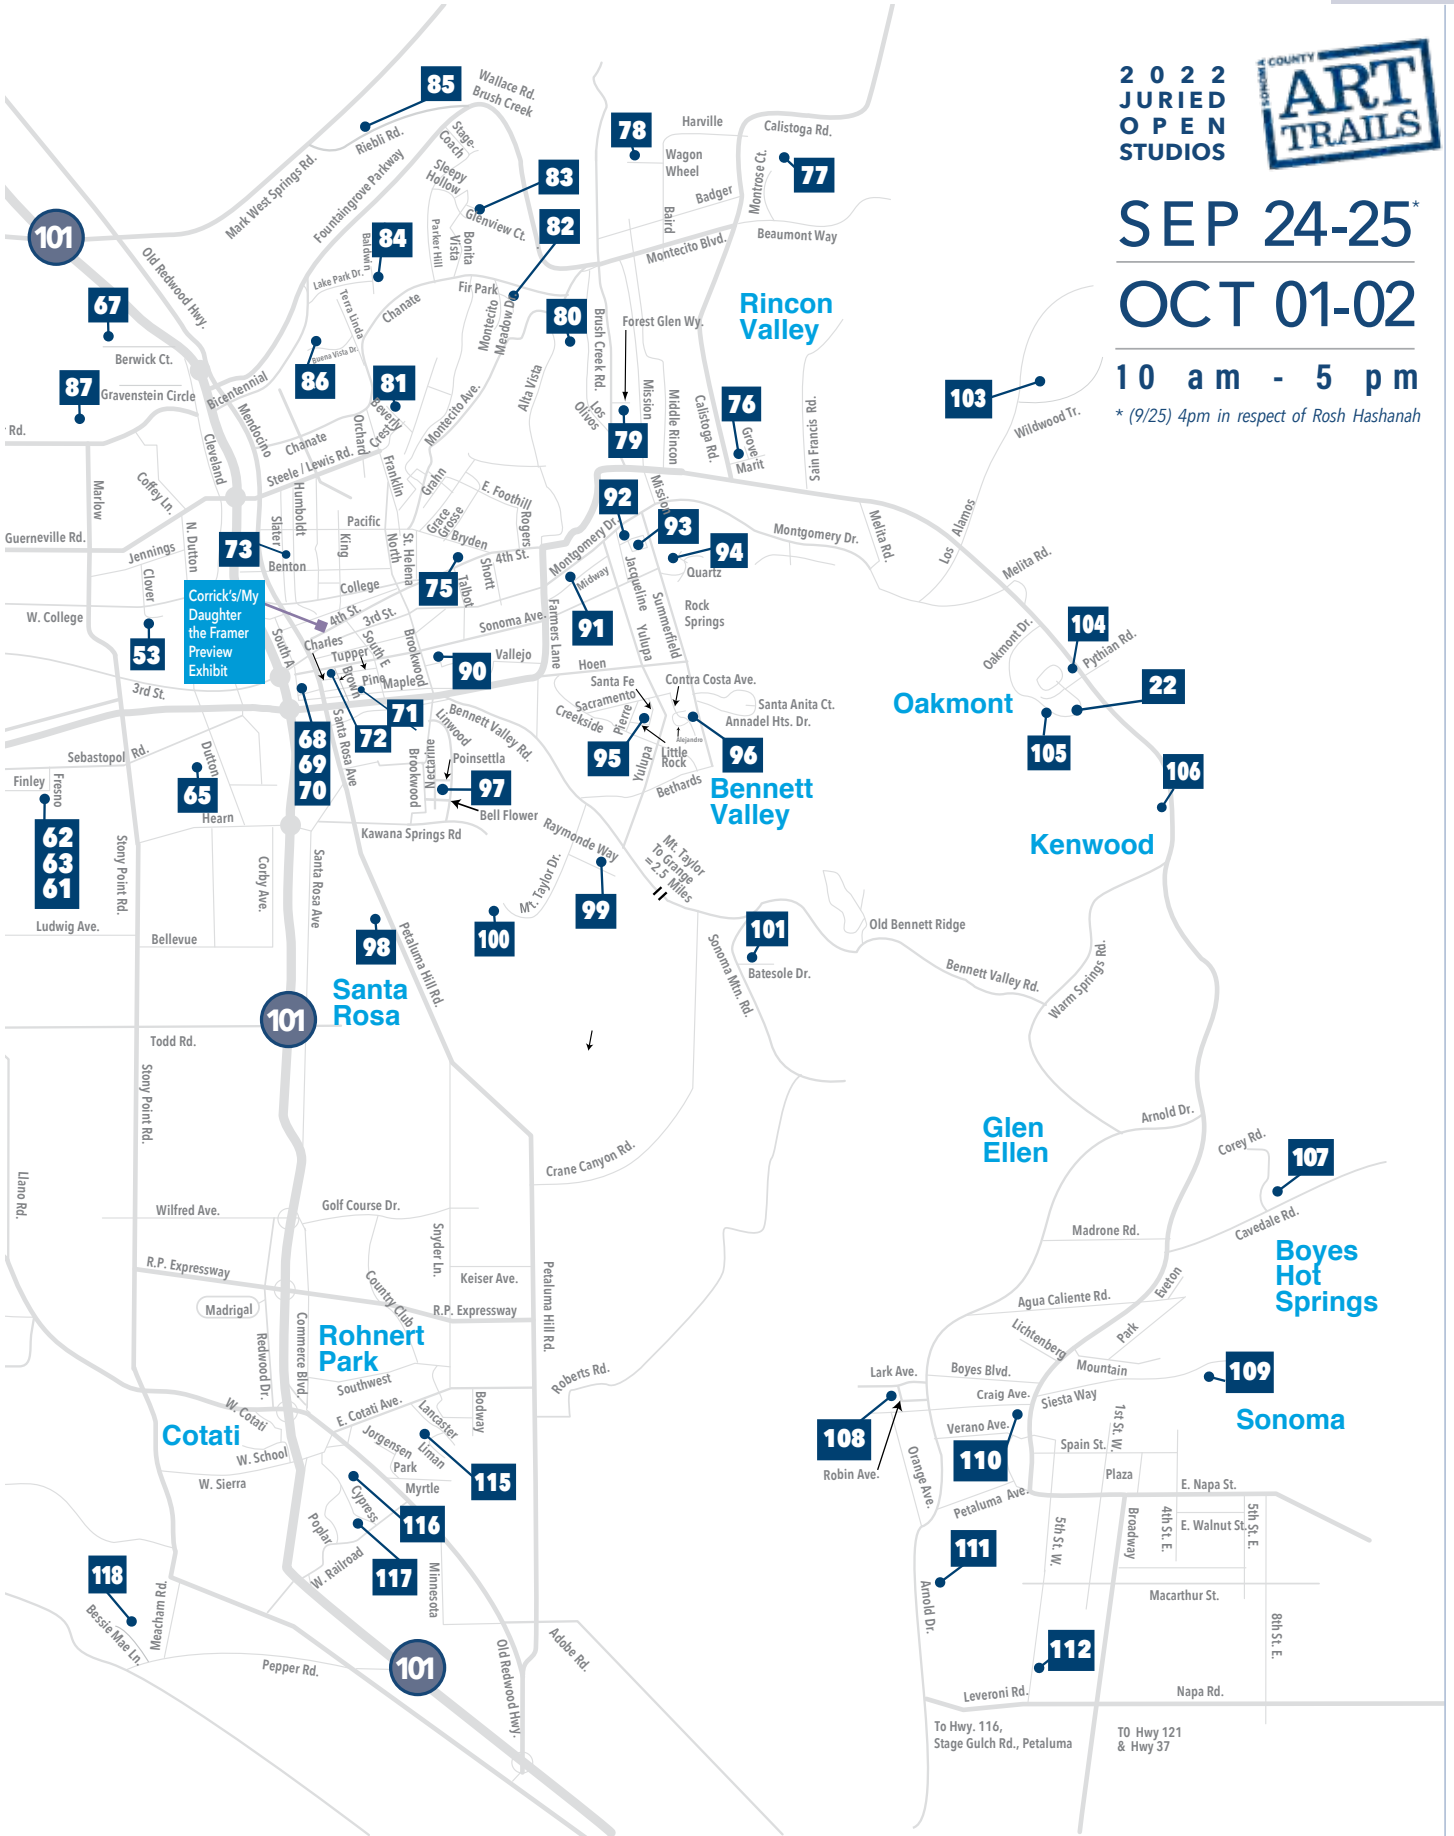

2022 JURIED OPEN STUDIOS

SEP 24-25*
OCT 01-02

10 am - 5 pm

* (9/25) 4pm in respect of Rosh Hashanah

Corrick's/My Daughter the Framer Preview Exhibit

To Hwy 116, Stage Gulch Rd., Petaluma

To Hwy 121 & Hwy 37