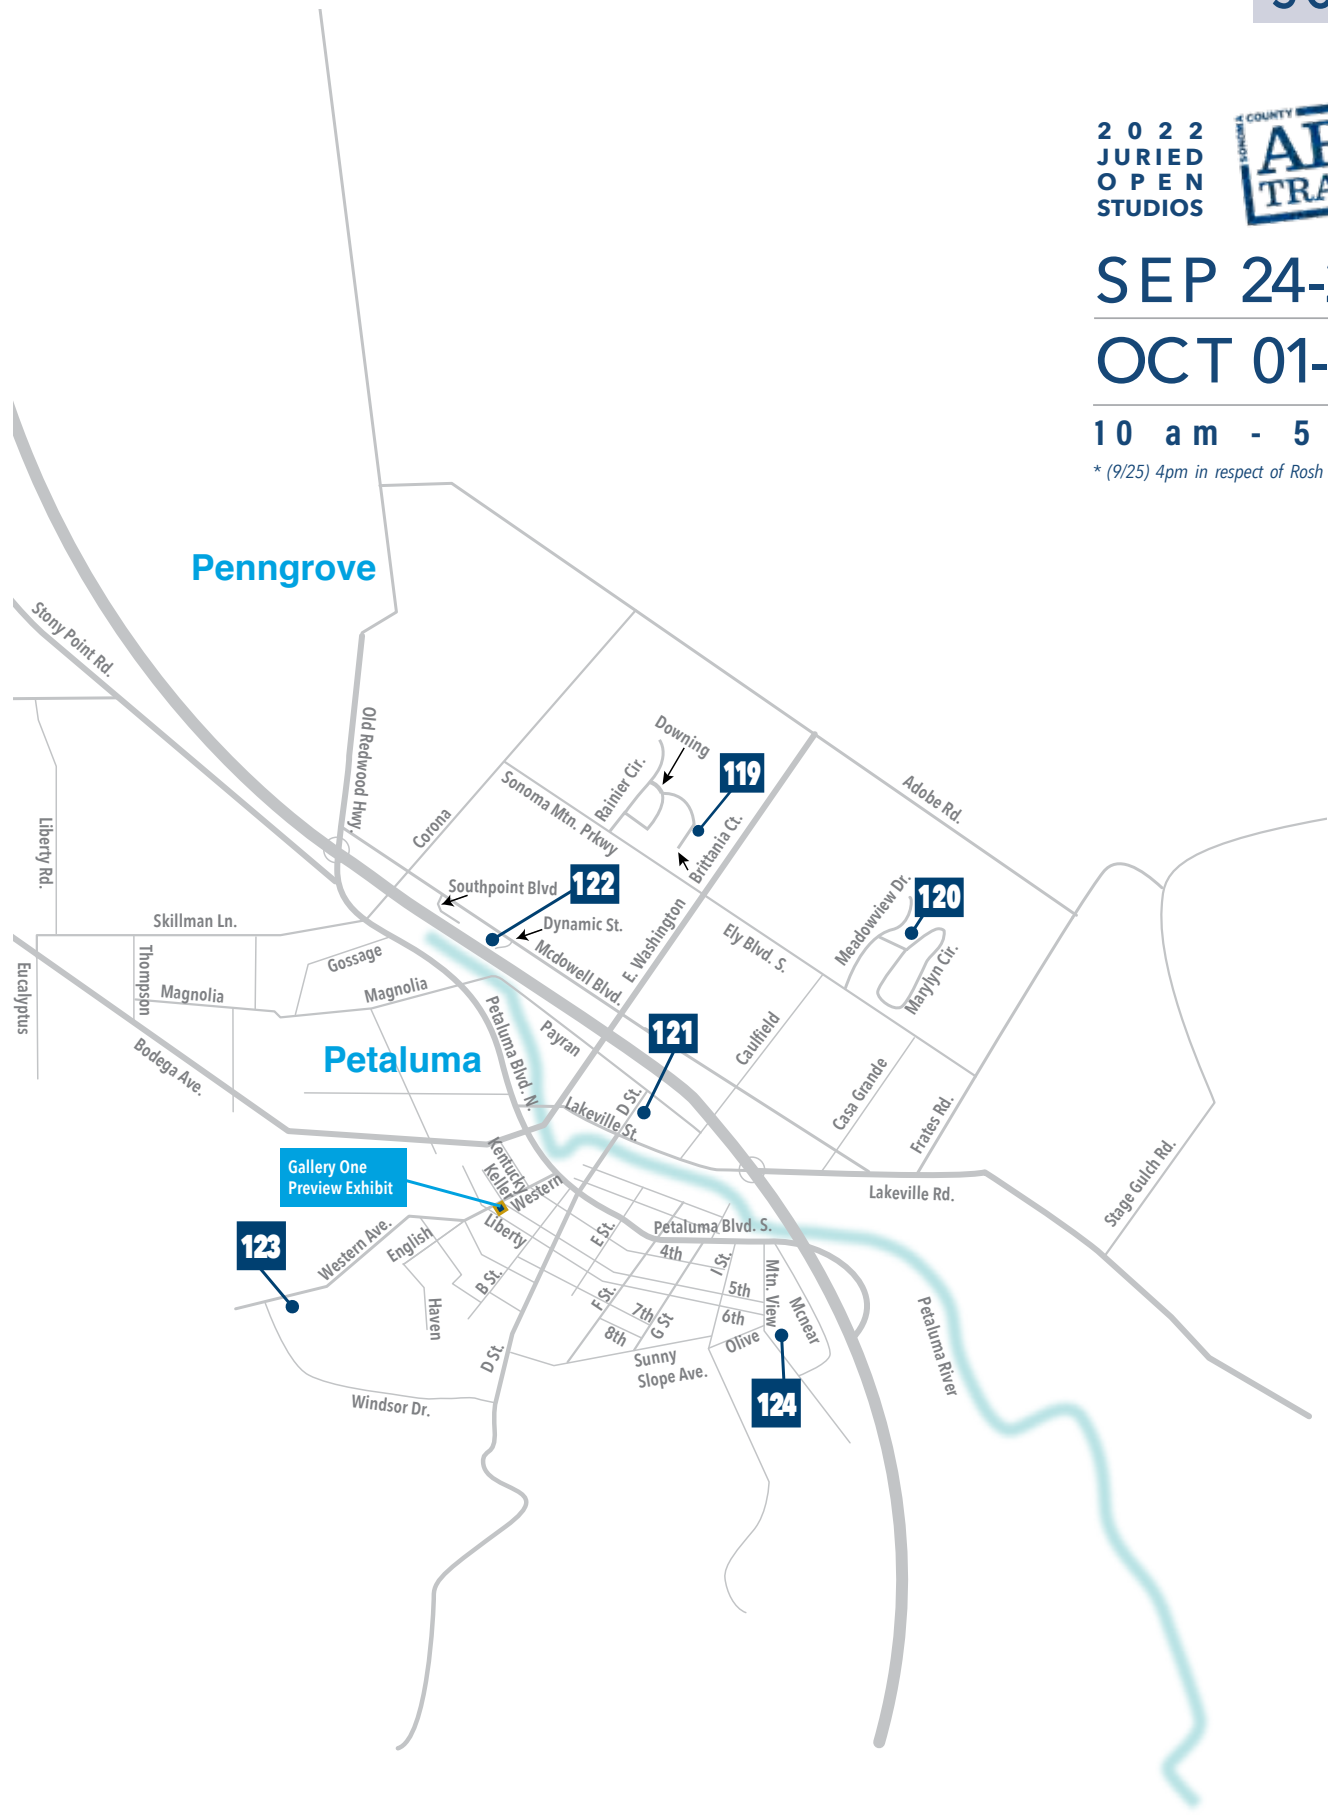

2022
JURIED
OPEN
STUDIOS

SEP 24-25*
OCT 01-02

10 am - 5 pm
*(9/25) 4pm in respect of Rosh Hashanah

Penngrove

Petaluma

Gallery One
Preview Exhibit

123

119

120

121

122

124