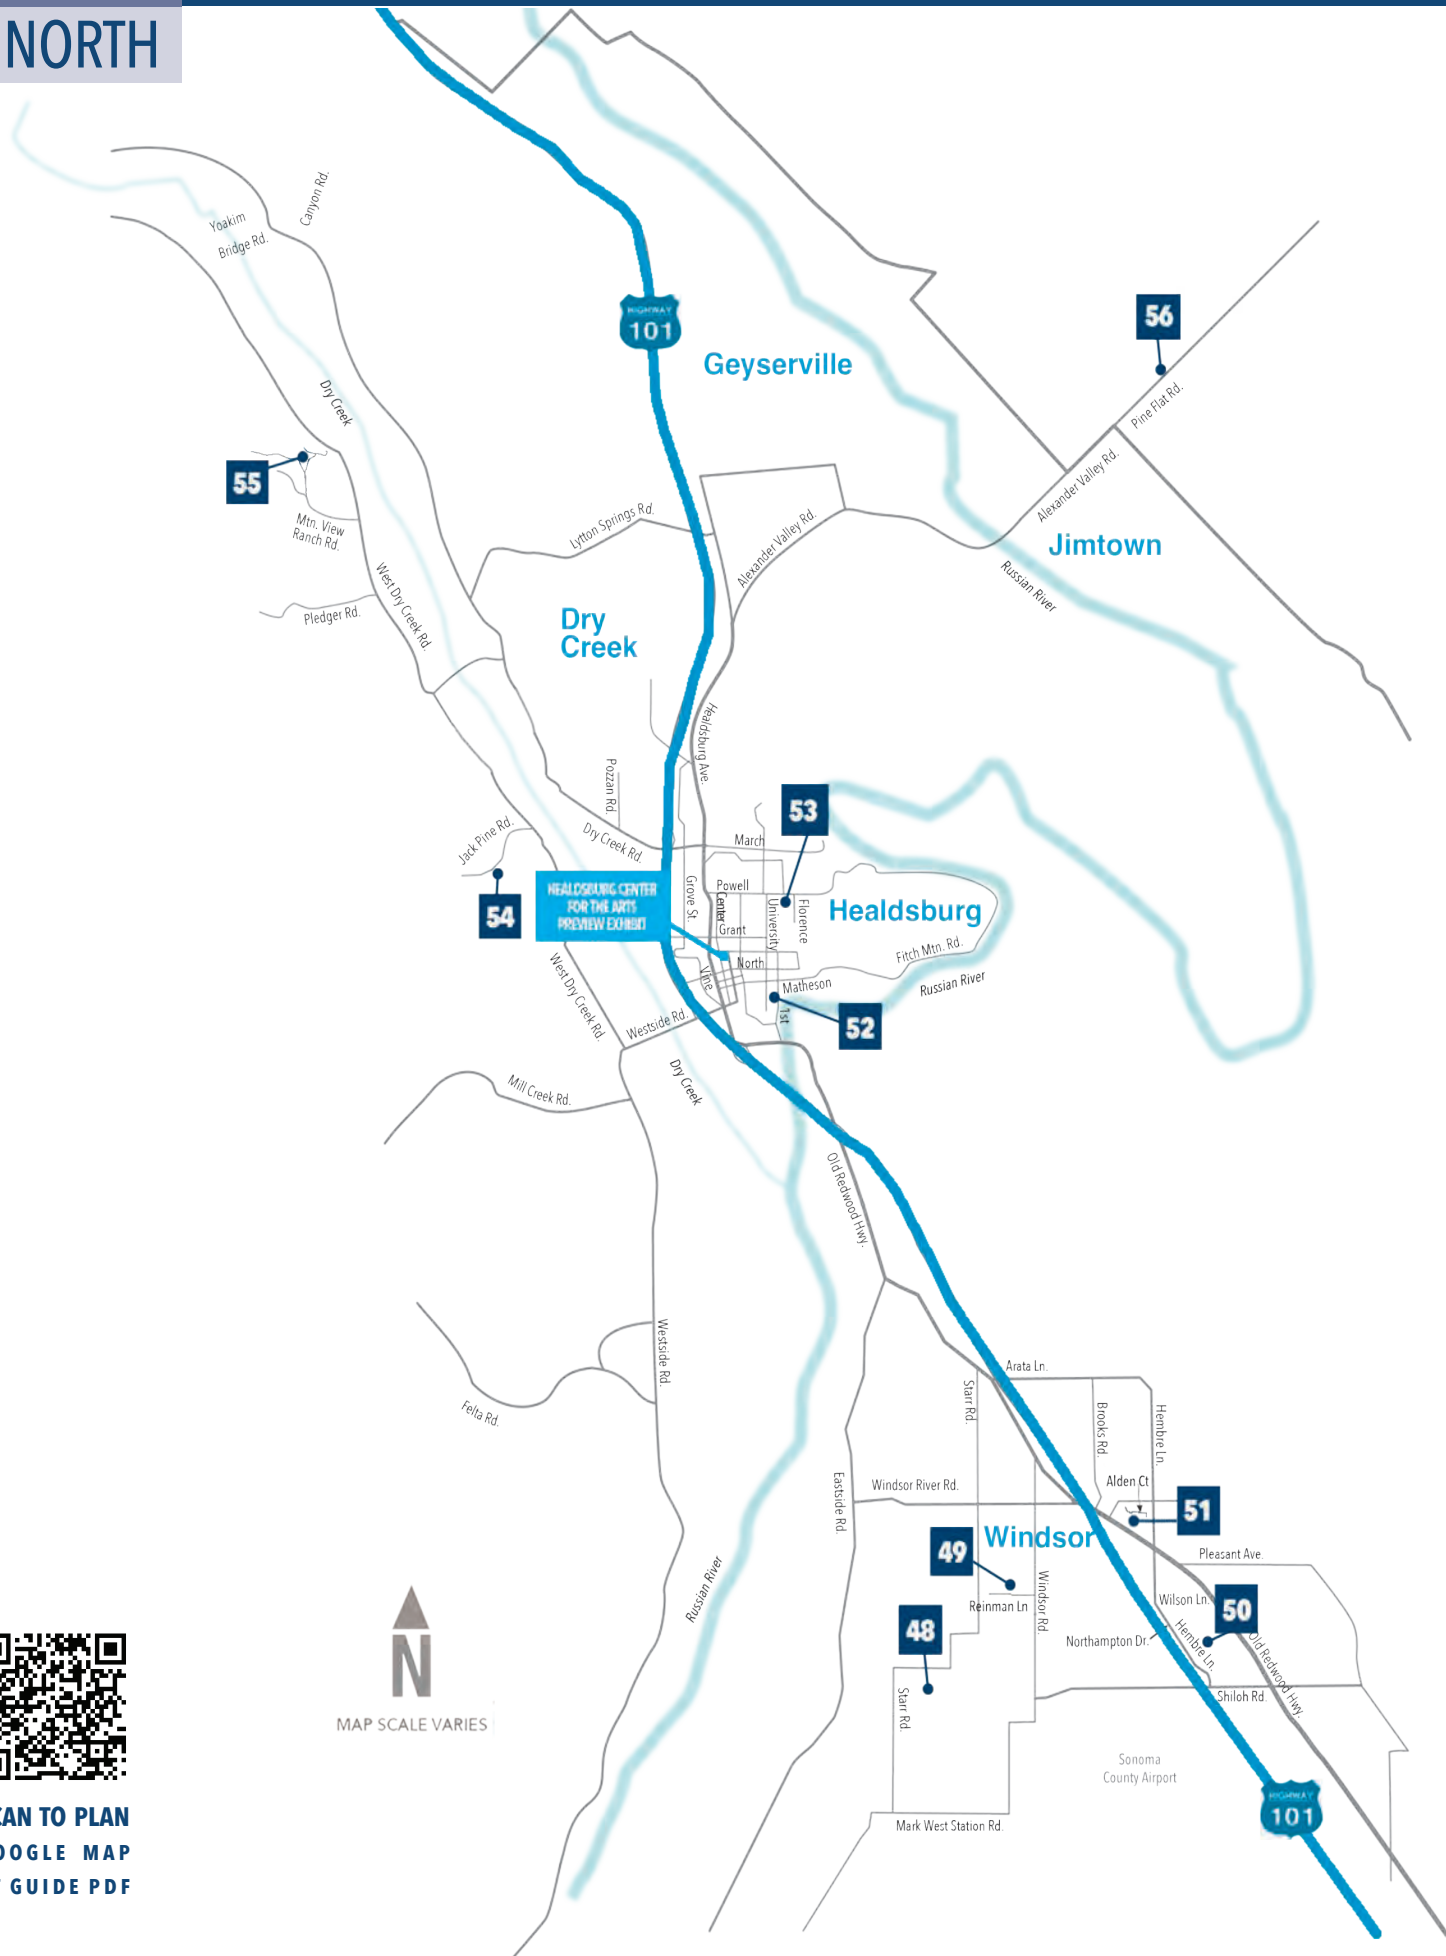

2023
JURIED
OPEN
STUDIOS

SEP30/OCT01
OCT07/OCT08

2 WEEKENDS: 10 am - 5 pm
SonomaCountyArtTrails.org

SCAN TO PLAN
GOOGLE MAP
AT GUIDE PDF

SCAN TO PLAN
GOOGLE MAP
AT GUIDE PDF

2023
JURIED
OPEN
STUDIOS

SEP30/OCT01