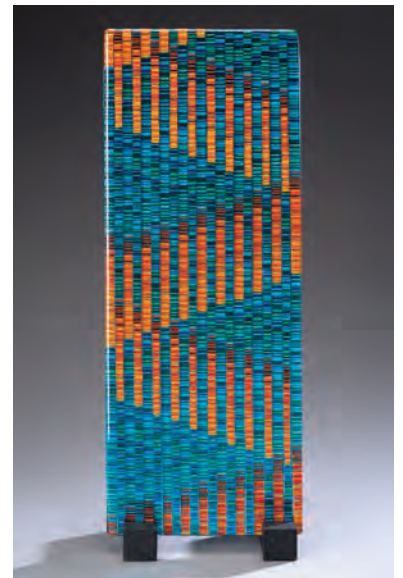

3

MELISSA MCCANN
GLASS

*Fused Glass Art: Garden, Wall, Table,
and Jewelry*
4065 Acreage Ln, Sebastopol
(707) 874-9345
mm@melissaglassart.com
melissaglassart.com