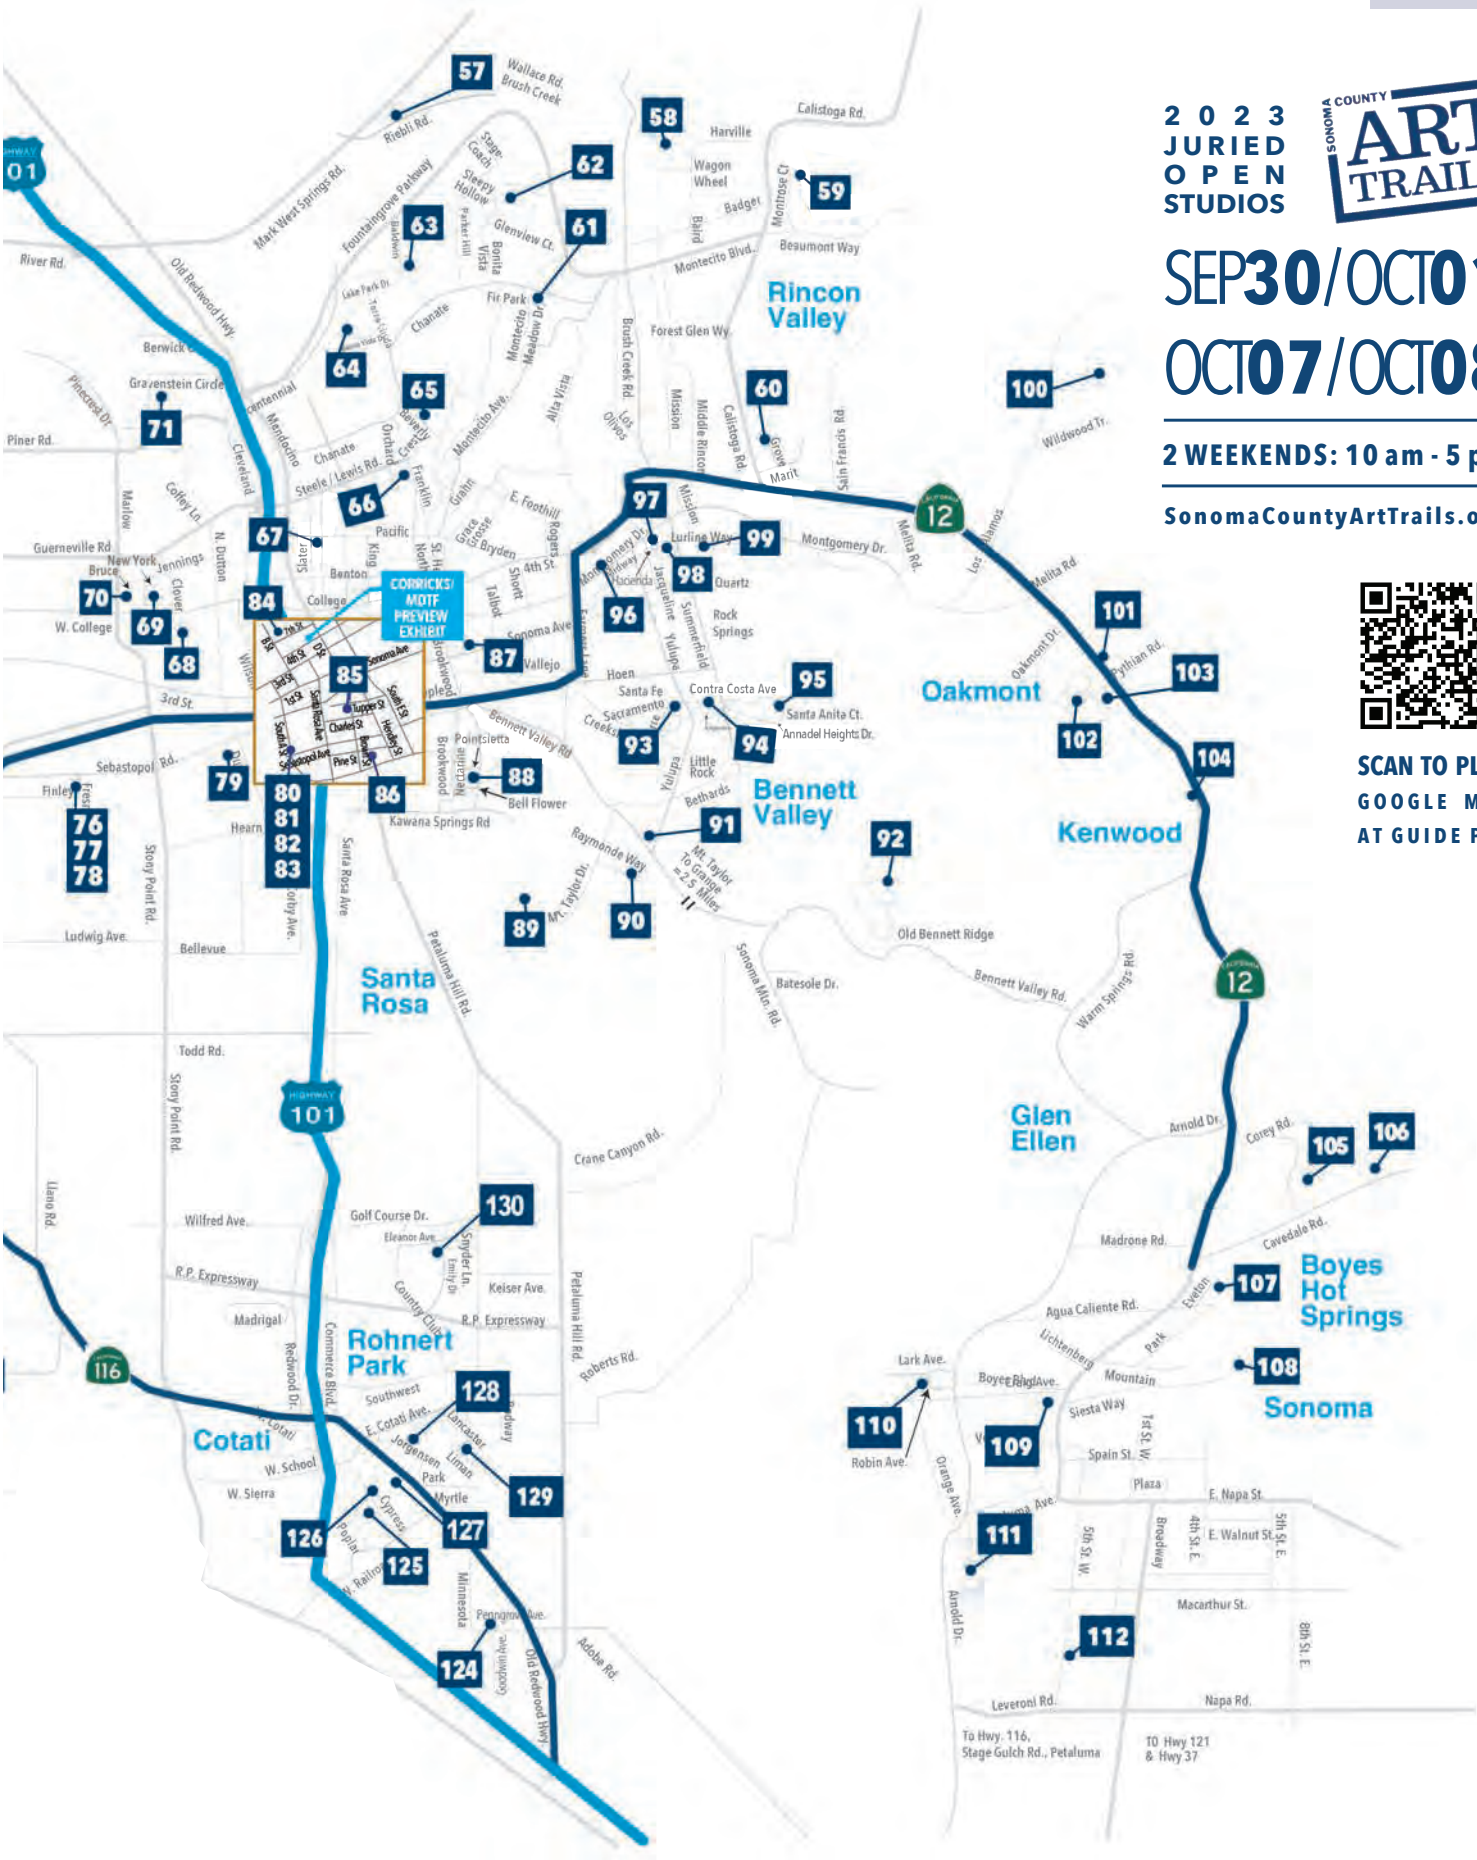

2023
JURIED
OPEN
STUDIOS

SEP30/OCT01
OCT07/OCT08

2 WEEKENDS: 10 am - 5 pm
SonomaCountyArtTrails.org

SCAN TO PLAN
GOOGLE MAP
AT GUIDE PDF

SCAN TO PLAN
GOOGLE MAP
AT GUIDE PDF

2023
JURIED
OPEN
STUDIOS

SEP30/OCT01