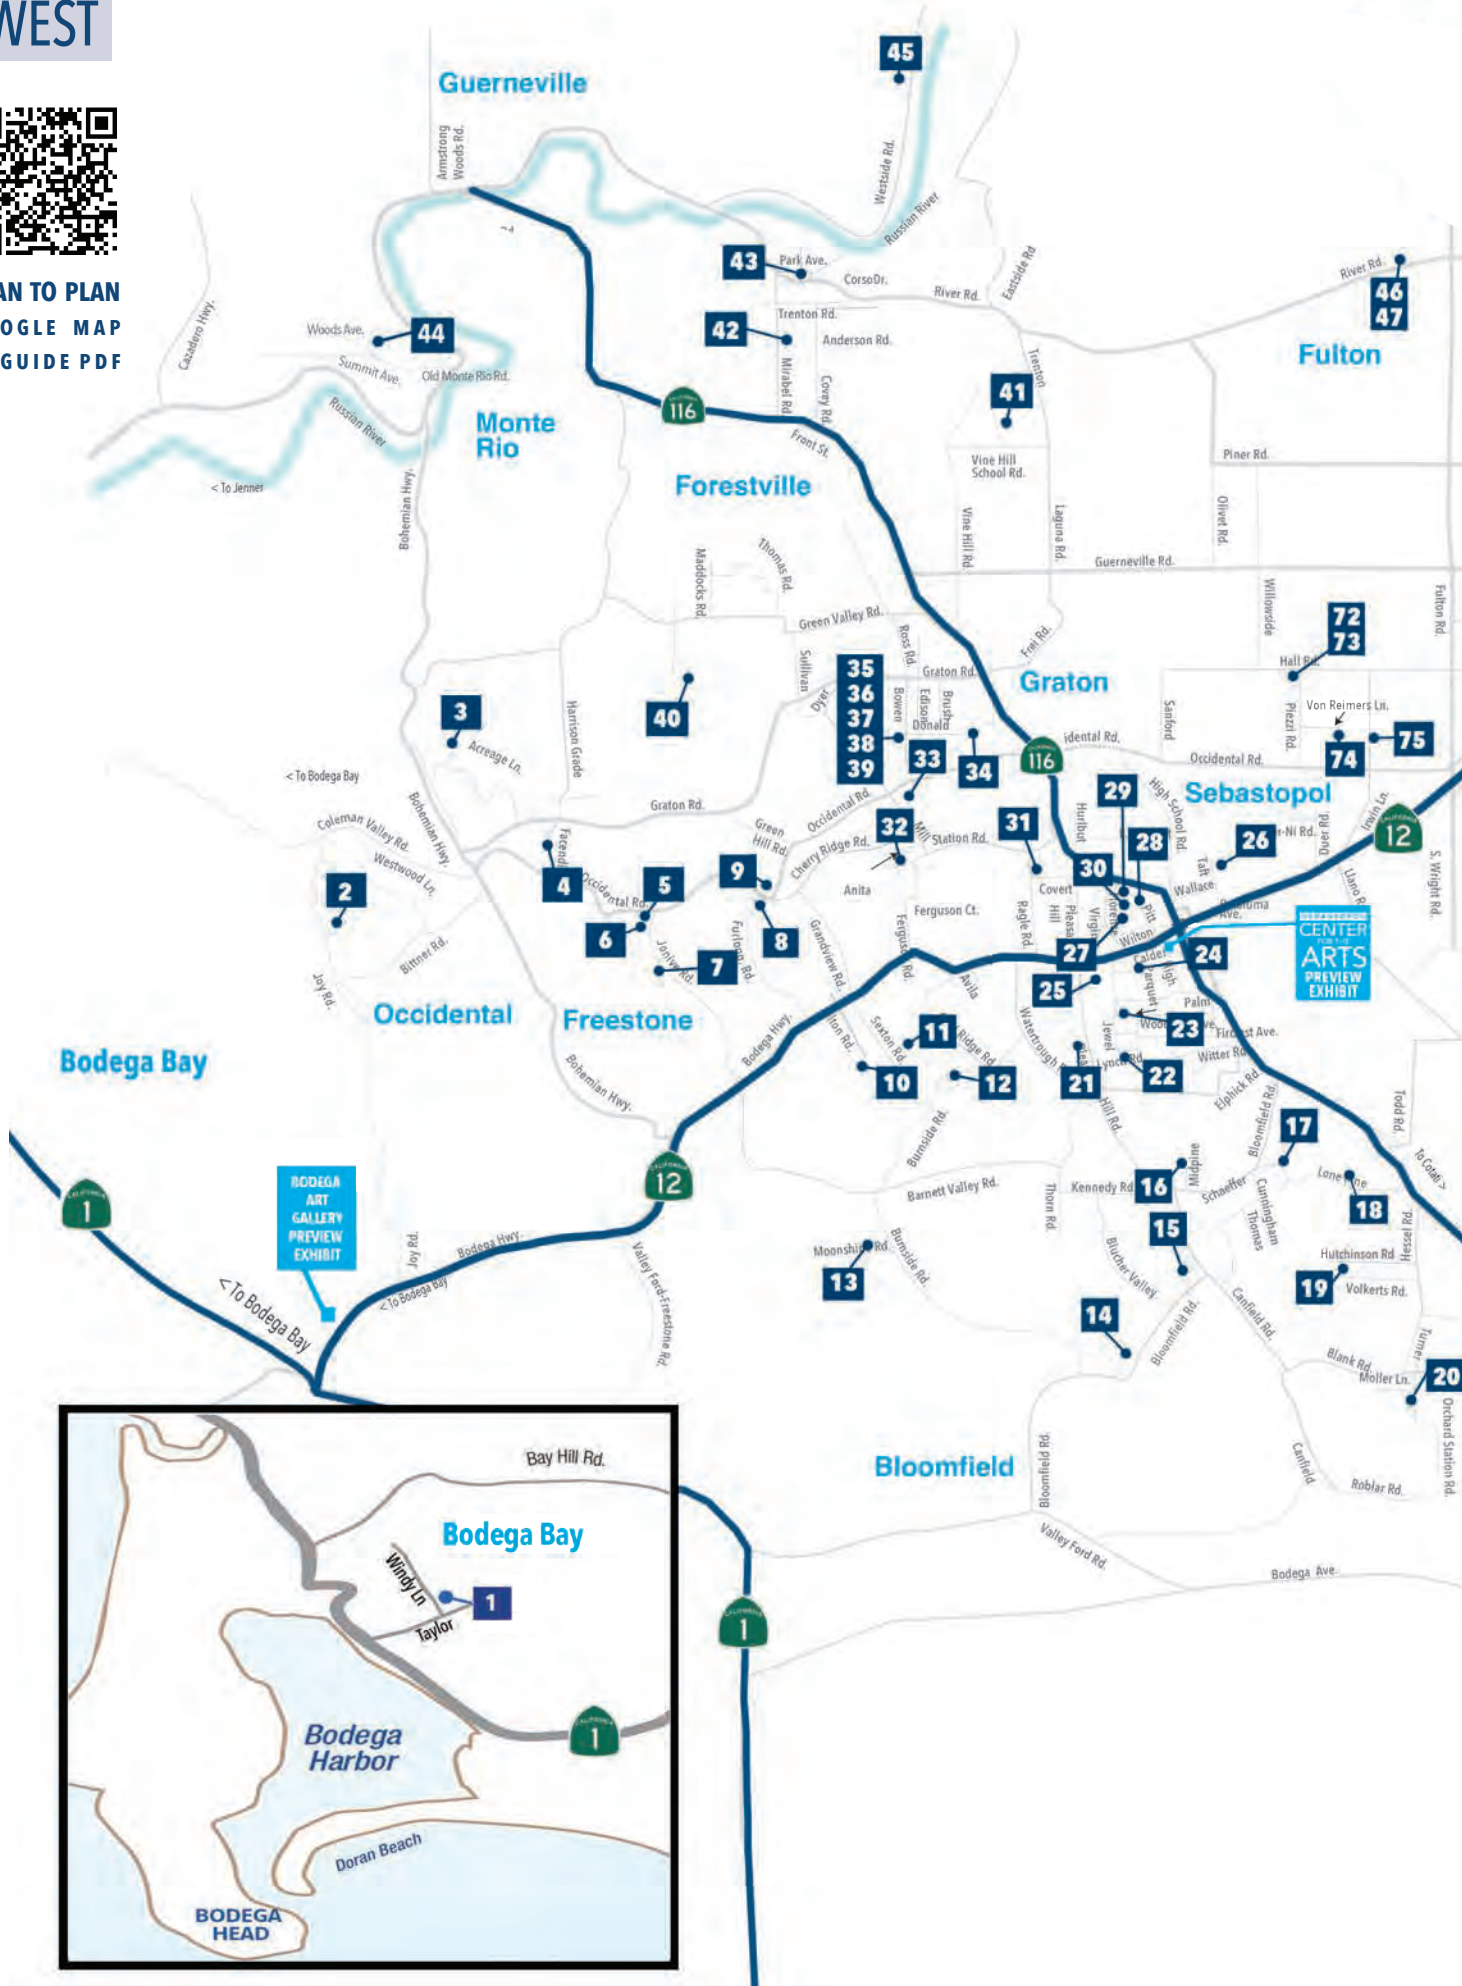

TUNE IN NOW
95.1 FM

RIVER THEATER RADIO . COM

Keeping Guerneville Groovy

LIVE RADIO ~ PODCAST ~ LIVE STREAMING ~ LIVE EVENTS

TUNE IN FOR
ART TRAILS
OPEN STUDIO
ARTIST
INTERVIEWS!

SCAN TO PLAN
GOOGLE MAP
AT GUIDE PDF